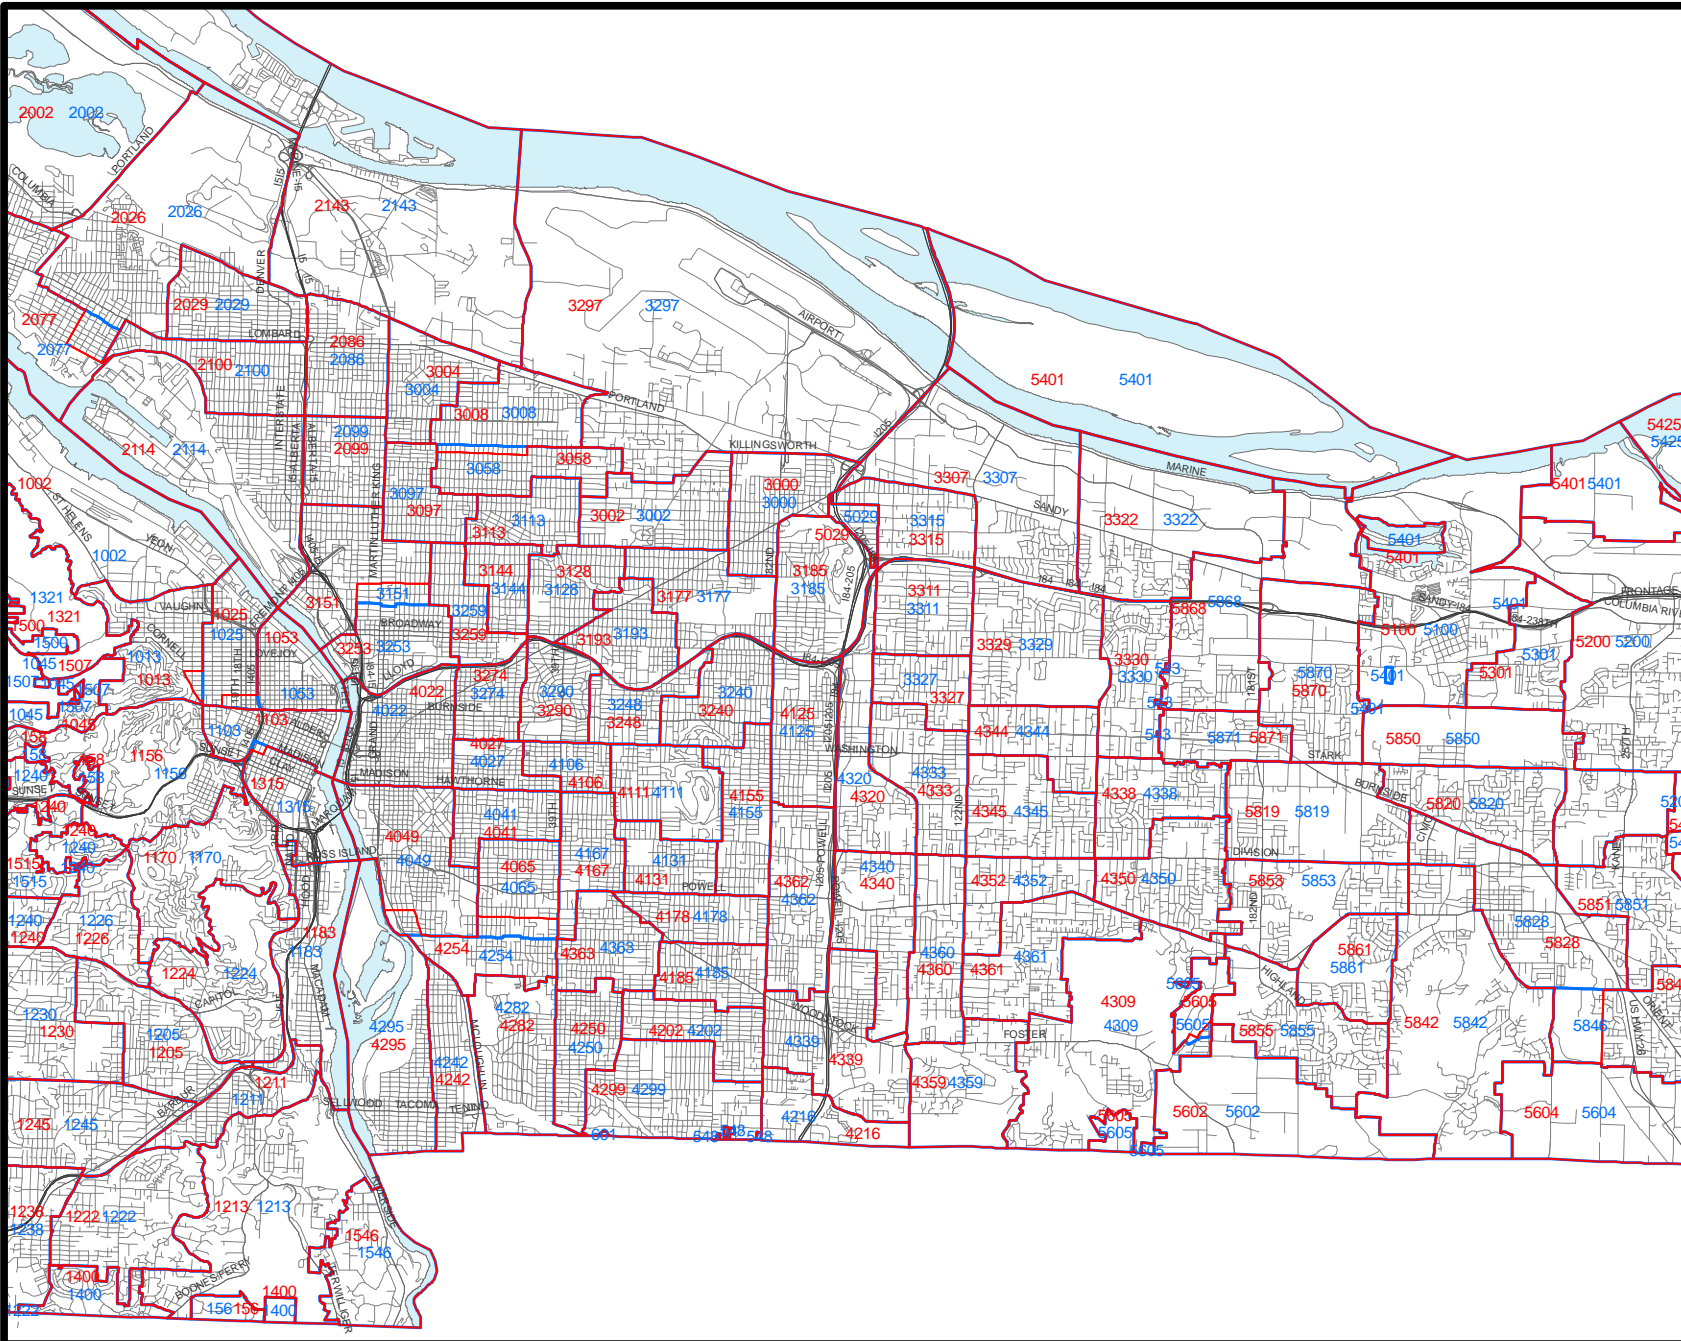

Precinct Boundary Changes

Blue lines show old precinct lines.
Red lines are current precincts.
Precincts were adjusted as registration increased or when boundary changes occurred.

Legend

- New Precincts (2005-current)
- Old Precincts (2001-04)
- Freeways
- Major Arterials
- Water
- Streets

This map is provided for informational purposes only. Information used to develop this map has been obtained from many sources and is not guaranteed to be accurate. Multnomah County assumes no responsibility for the accuracy of information appearing on this map.