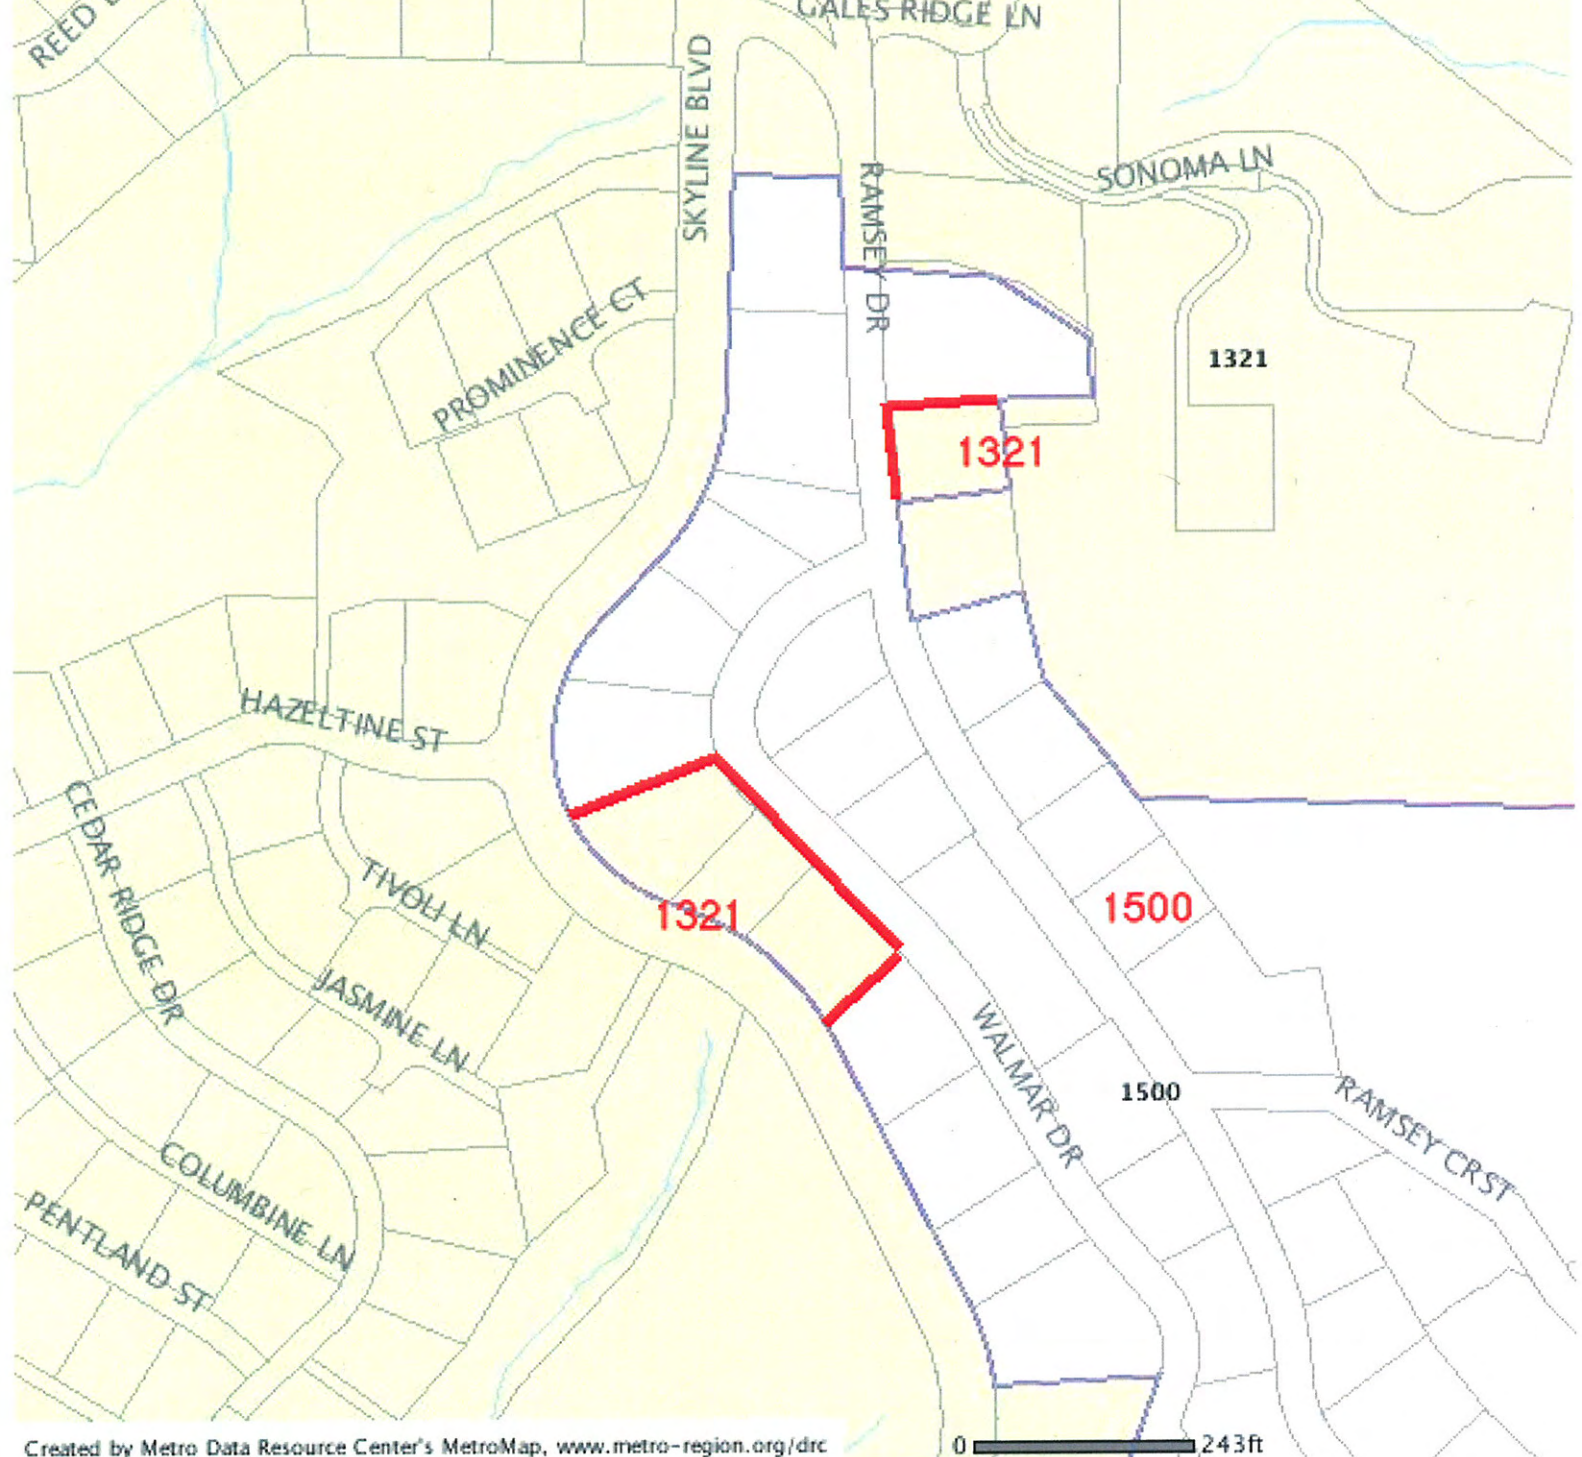

Precinct adjustment between 1213 and 1546

Created by Metro Data Resource Center's MetroMap, www.metro-region.org/drc

0 352ft

Adjust Precinct lines for 5846 and 5828

Precinct adjustment between 1500 and 1321 on NW Walmar (or Walmer) Dr and NW Ramsey Dr

Created by Metro Data Resource Center's MetroMap, www.metro-region.org/drc

0 243ft

Adjust Precinct lines for 2077 and 2026