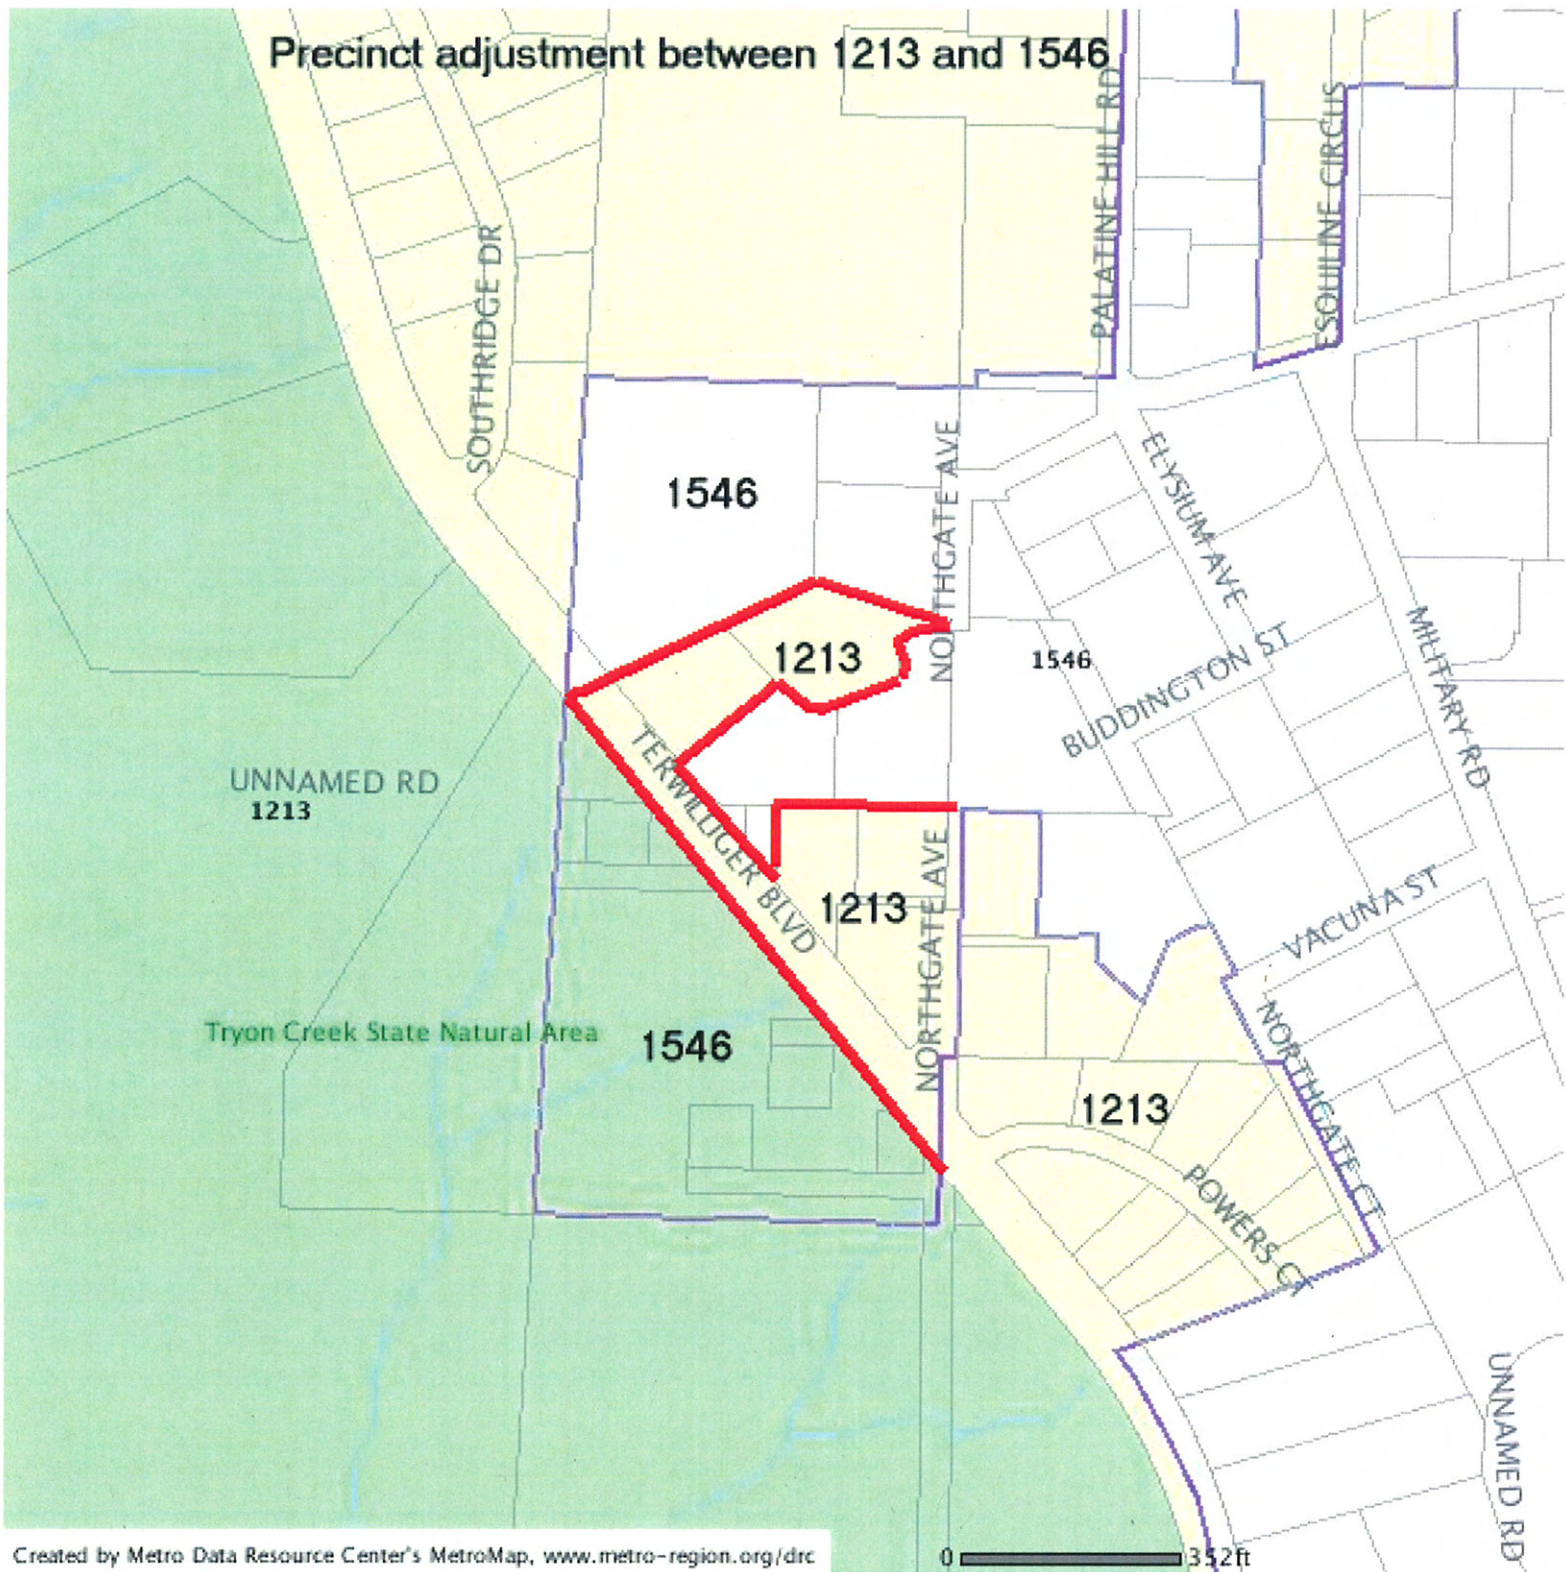

Precinct adjustment between 1213 and 1546

Created by Metro Data Resource Center's MetroMap, www.metro-region.org/drc

0 352ft

Adjust Precinct lines for 5846 and 5828

Precinct adjustment between 1500 and 1321 on NW Walmar (or Walmer) Dr and NW Ramsey Dr

Created by Metro Data Resource Center's MetroMap, www.metro-region.org/drc

0 243ft

Adjust Precinct lines for 2077 and 2026