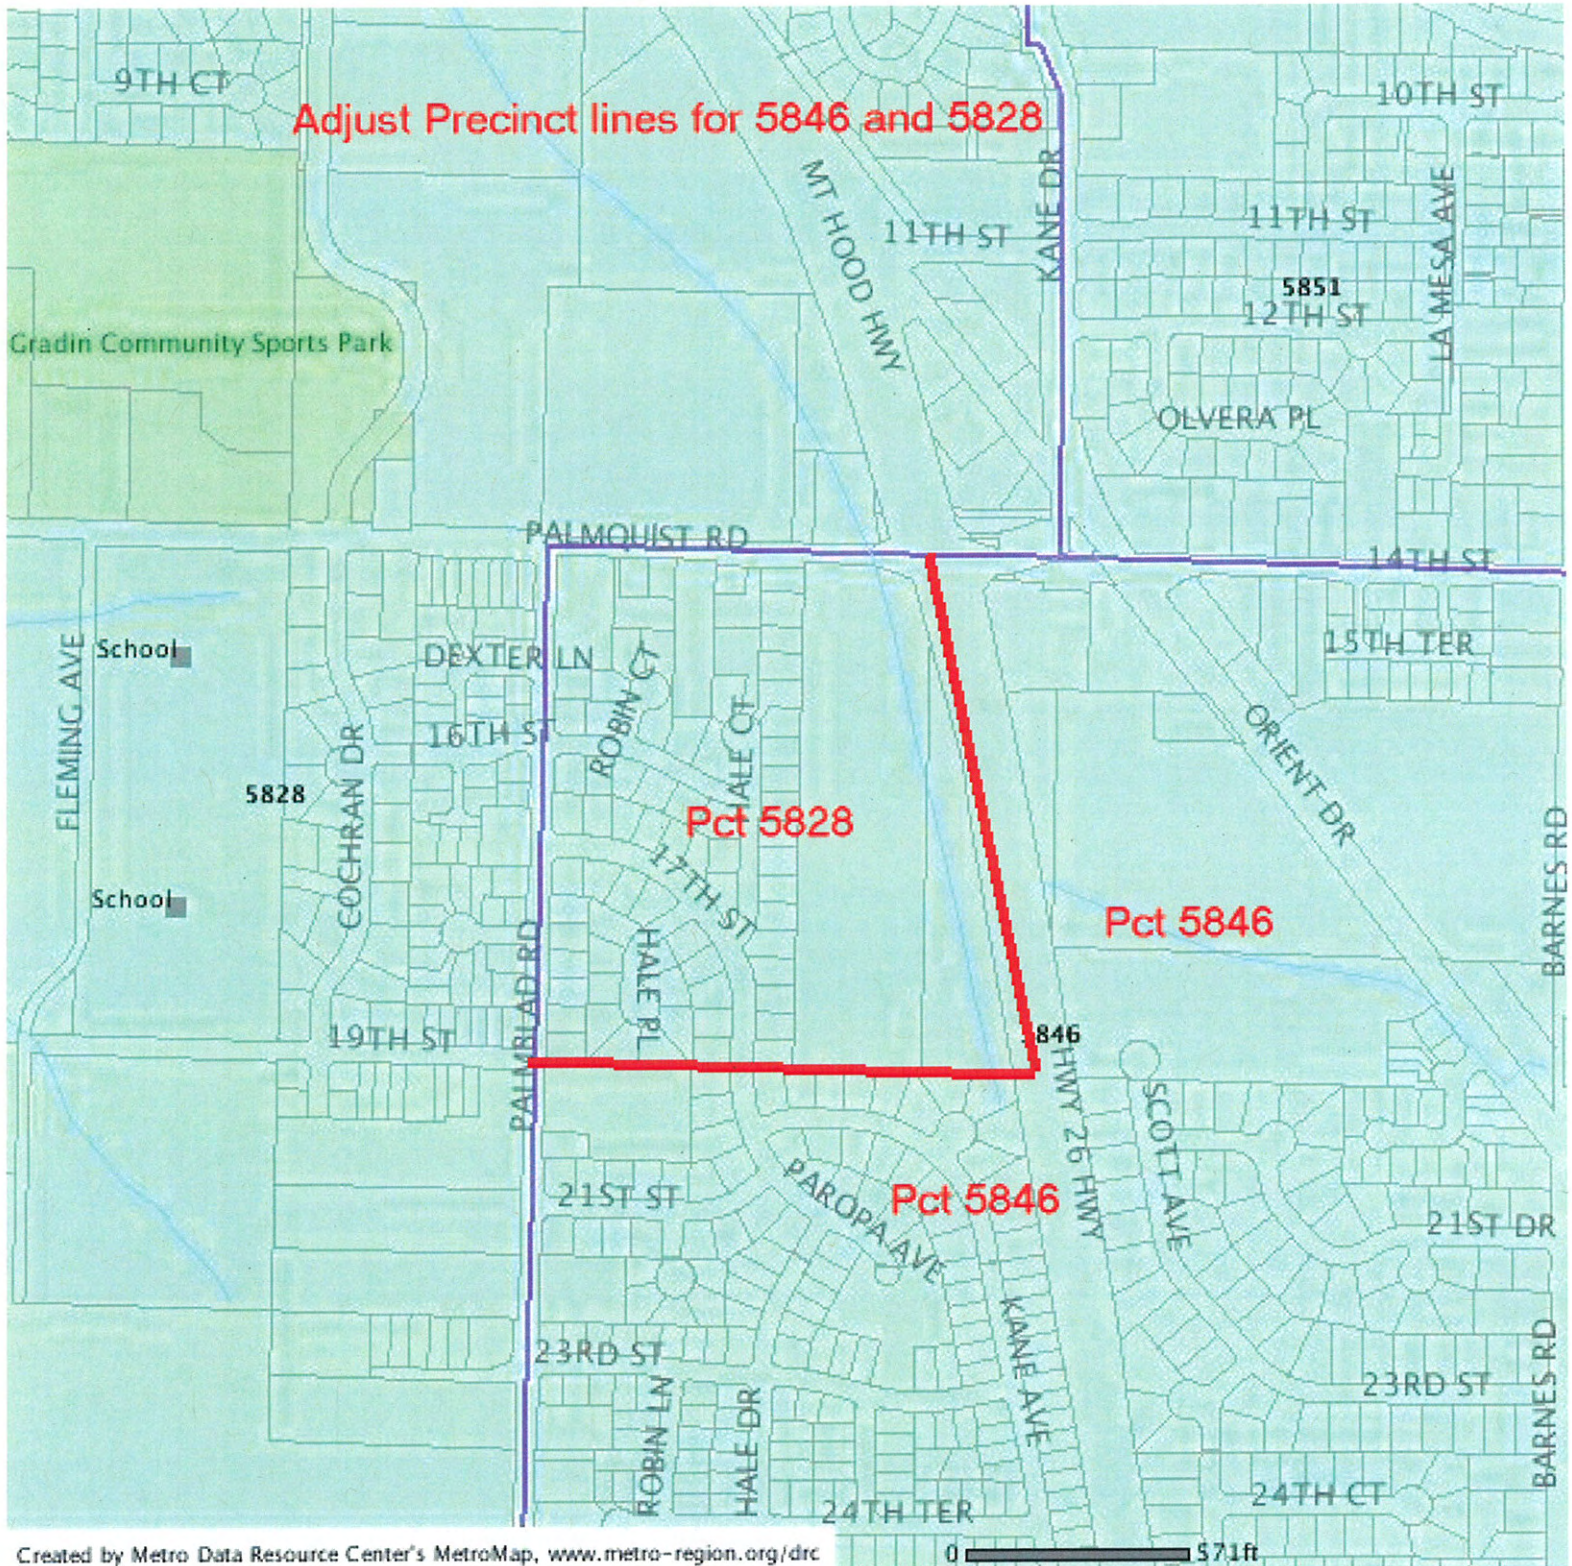

Precinct adjustment between 1213 and 1546

Created by Metro Data Resource Center's MetroMap, www.metro-region.org/drc

0 352ft

Adjust Precinct lines for 5846 and 5828

Precinct adjustment between 1500 and 1321 on NW Walmar (or Walmer) Dr and NW Ramsey Dr

Created by Metro Data Resource Center's MetroMap, www.metro-region.org/drc

0 243ft

Adjust Precinct lines for 2077 and 2026