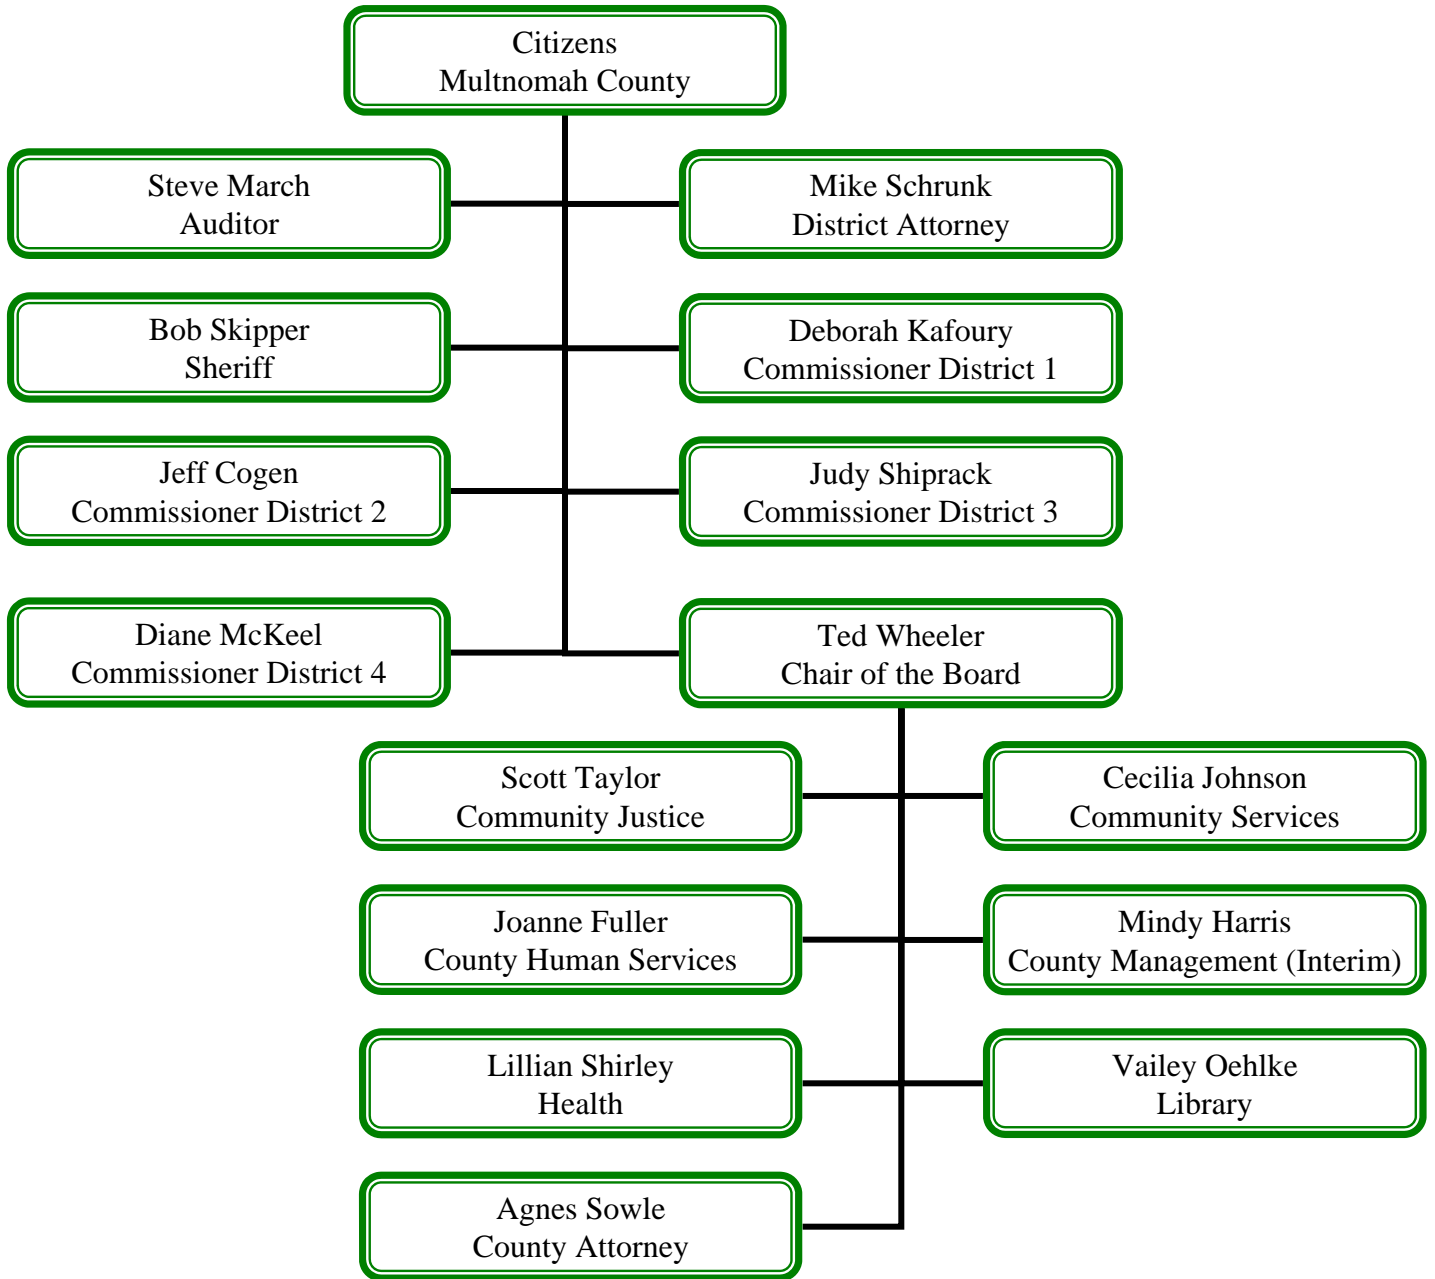

MULTNOMAH COUNTY, OREGON

MULTNOMAH COUNTY, OREGON
Department of County Management

*As of July 1, 2009, Emergency Management and Information Technology were moved out of the Department of County Management, to report to the Chair's Office.

MULTNOMAH COUNTY, OREGON
Department of County Management
Finance & Risk Management Division

*As of July 1, 2009, SAP was moved out of Finance and Risk Management to Information Technology, which was moved out of the Department of County Management to report to the Chair's Office.