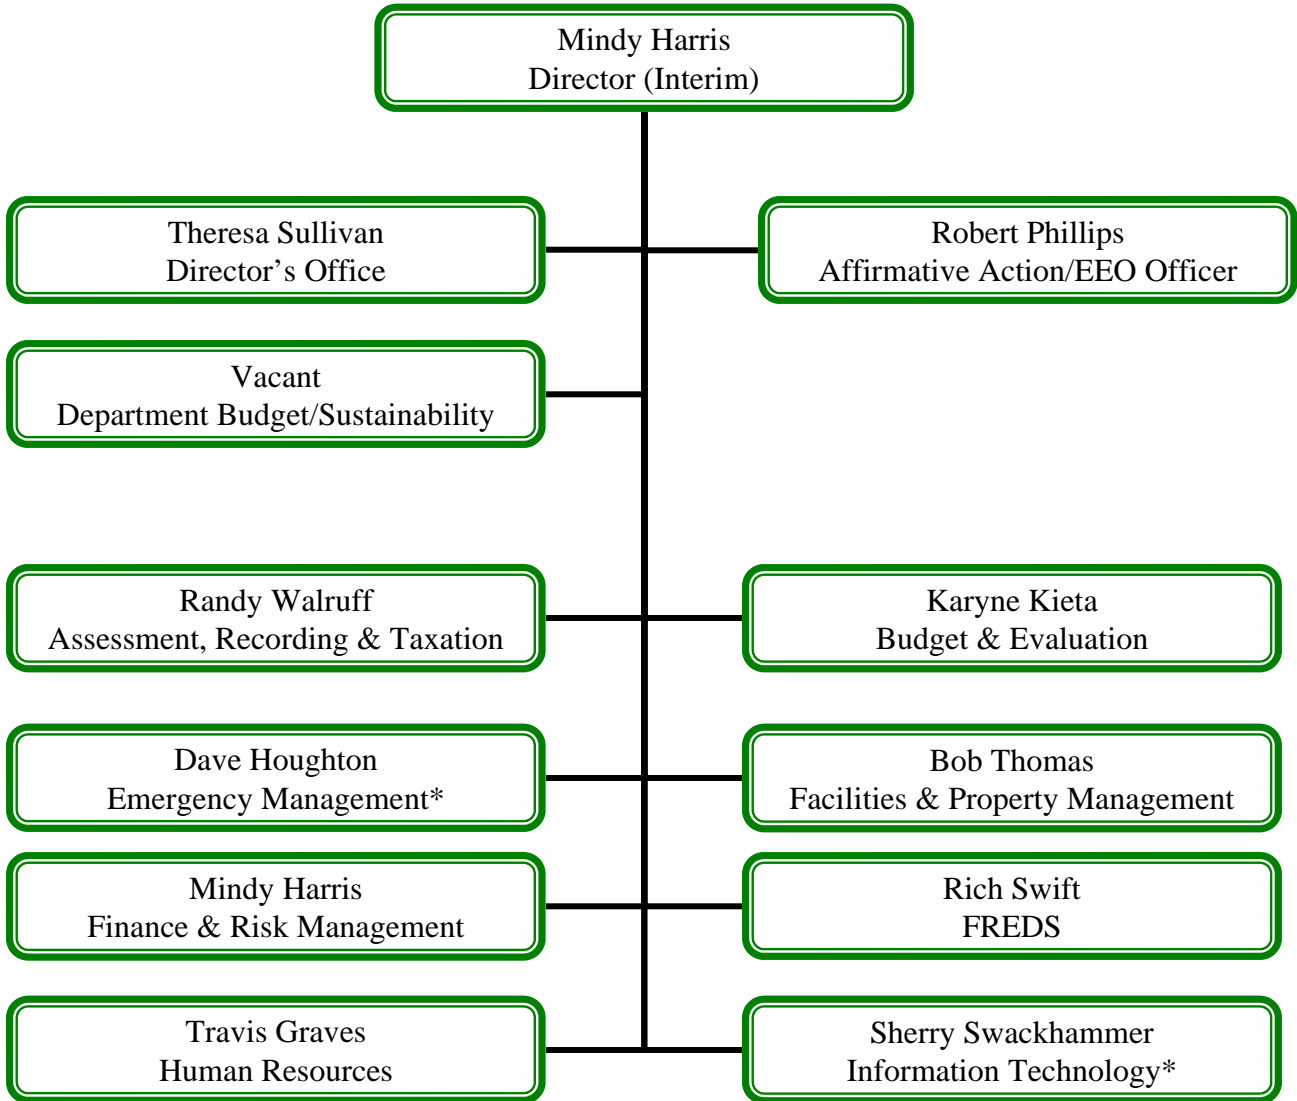

MULTNOMAH COUNTY, OREGON

MULTNOMAH COUNTY, OREGON
Department of County Management

*As of July 1, 2009, Emergency Management and Information Technology were moved out of the Department of County Management, to report to the Chair's Office.

MULTNOMAH COUNTY, OREGON
Department of County Management
Finance & Risk Management Division

*As of July 1, 2009, SAP was moved out of Finance and Risk Management to Information Technology, which was moved out of the Department of County Management to report to the Chair's Office.