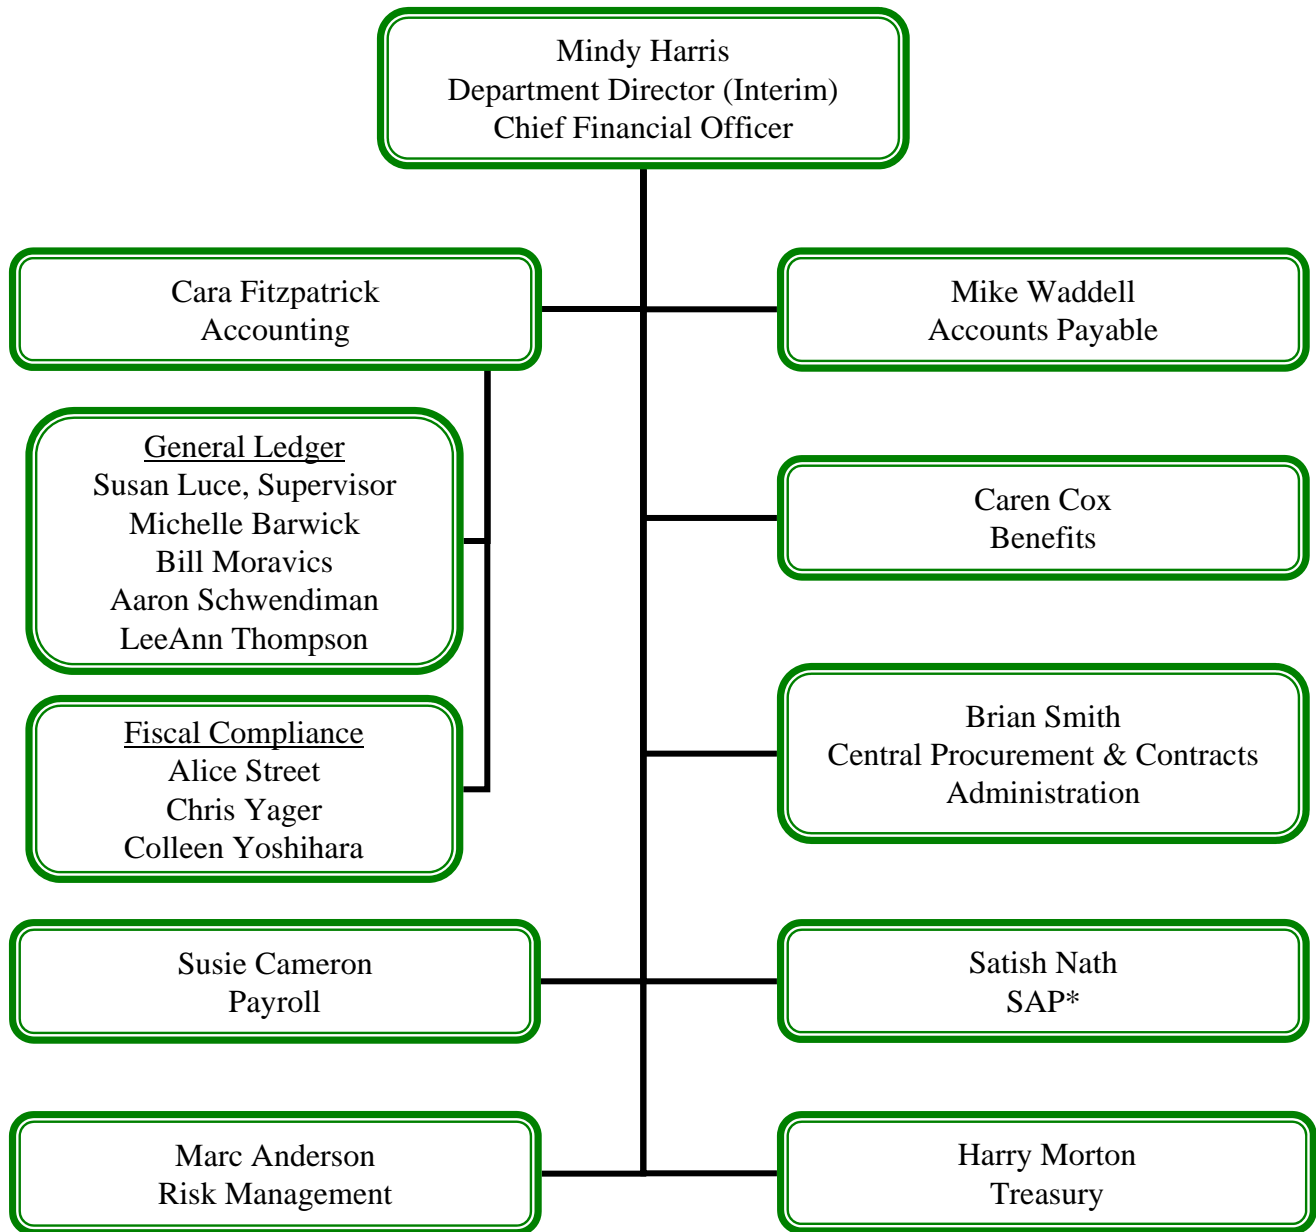

MULTNOMAH COUNTY, OREGON

MULTNOMAH COUNTY, OREGON
Department of County Management

*As of July 1, 2009, Emergency Management and Information Technology were moved out of the Department of County Management, to report to the Chair's Office.

MULTNOMAH COUNTY, OREGON
Department of County Management
Finance & Risk Management Division

*As of July 1, 2009, SAP was moved out of Finance and Risk Management to Information Technology, which was moved out of the Department of County Management to report to the Chair's Office.