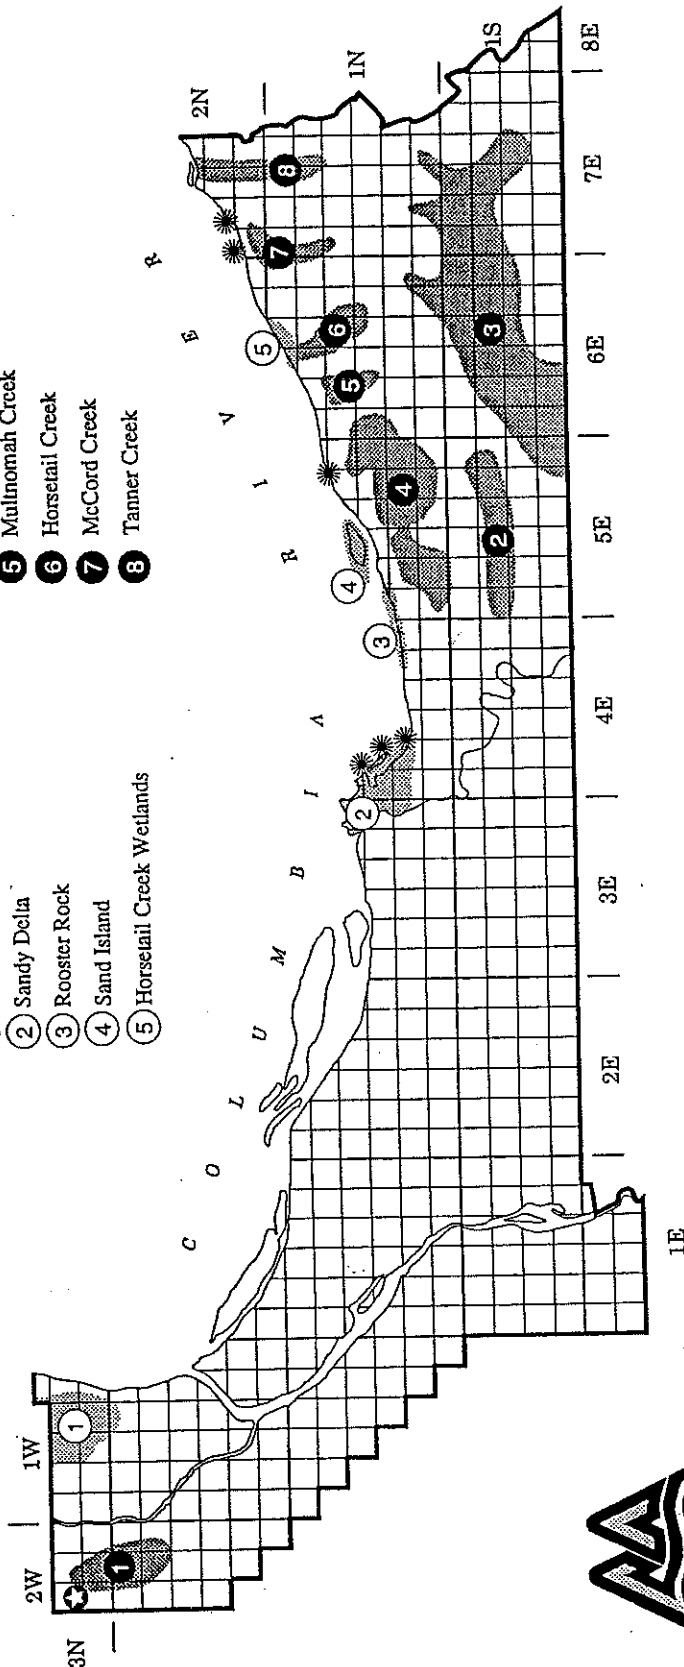

WILDLIFE HABITAT

Sensitive Big Game Wintering Areas

- 1 West Hills
- 2 Gordon Creek
- 3 Bull Run
- 4 Latourell - Bridal Veil Creeks
- 5 Multnomah Creek
- 6 Horsetail Creek
- 7 McCord Creek
- 8 Tanner Creek

Bald Eagle Roost

Osprey Nest

Sensitive Waterfowl Areas

- 1 Sauvie Island
- 2 Sandy Delta
- 3 Rooster Rock
- 4 Sand Island
- 5 Horsetail Creek Wetlands

MULTNOMAH COUNTY