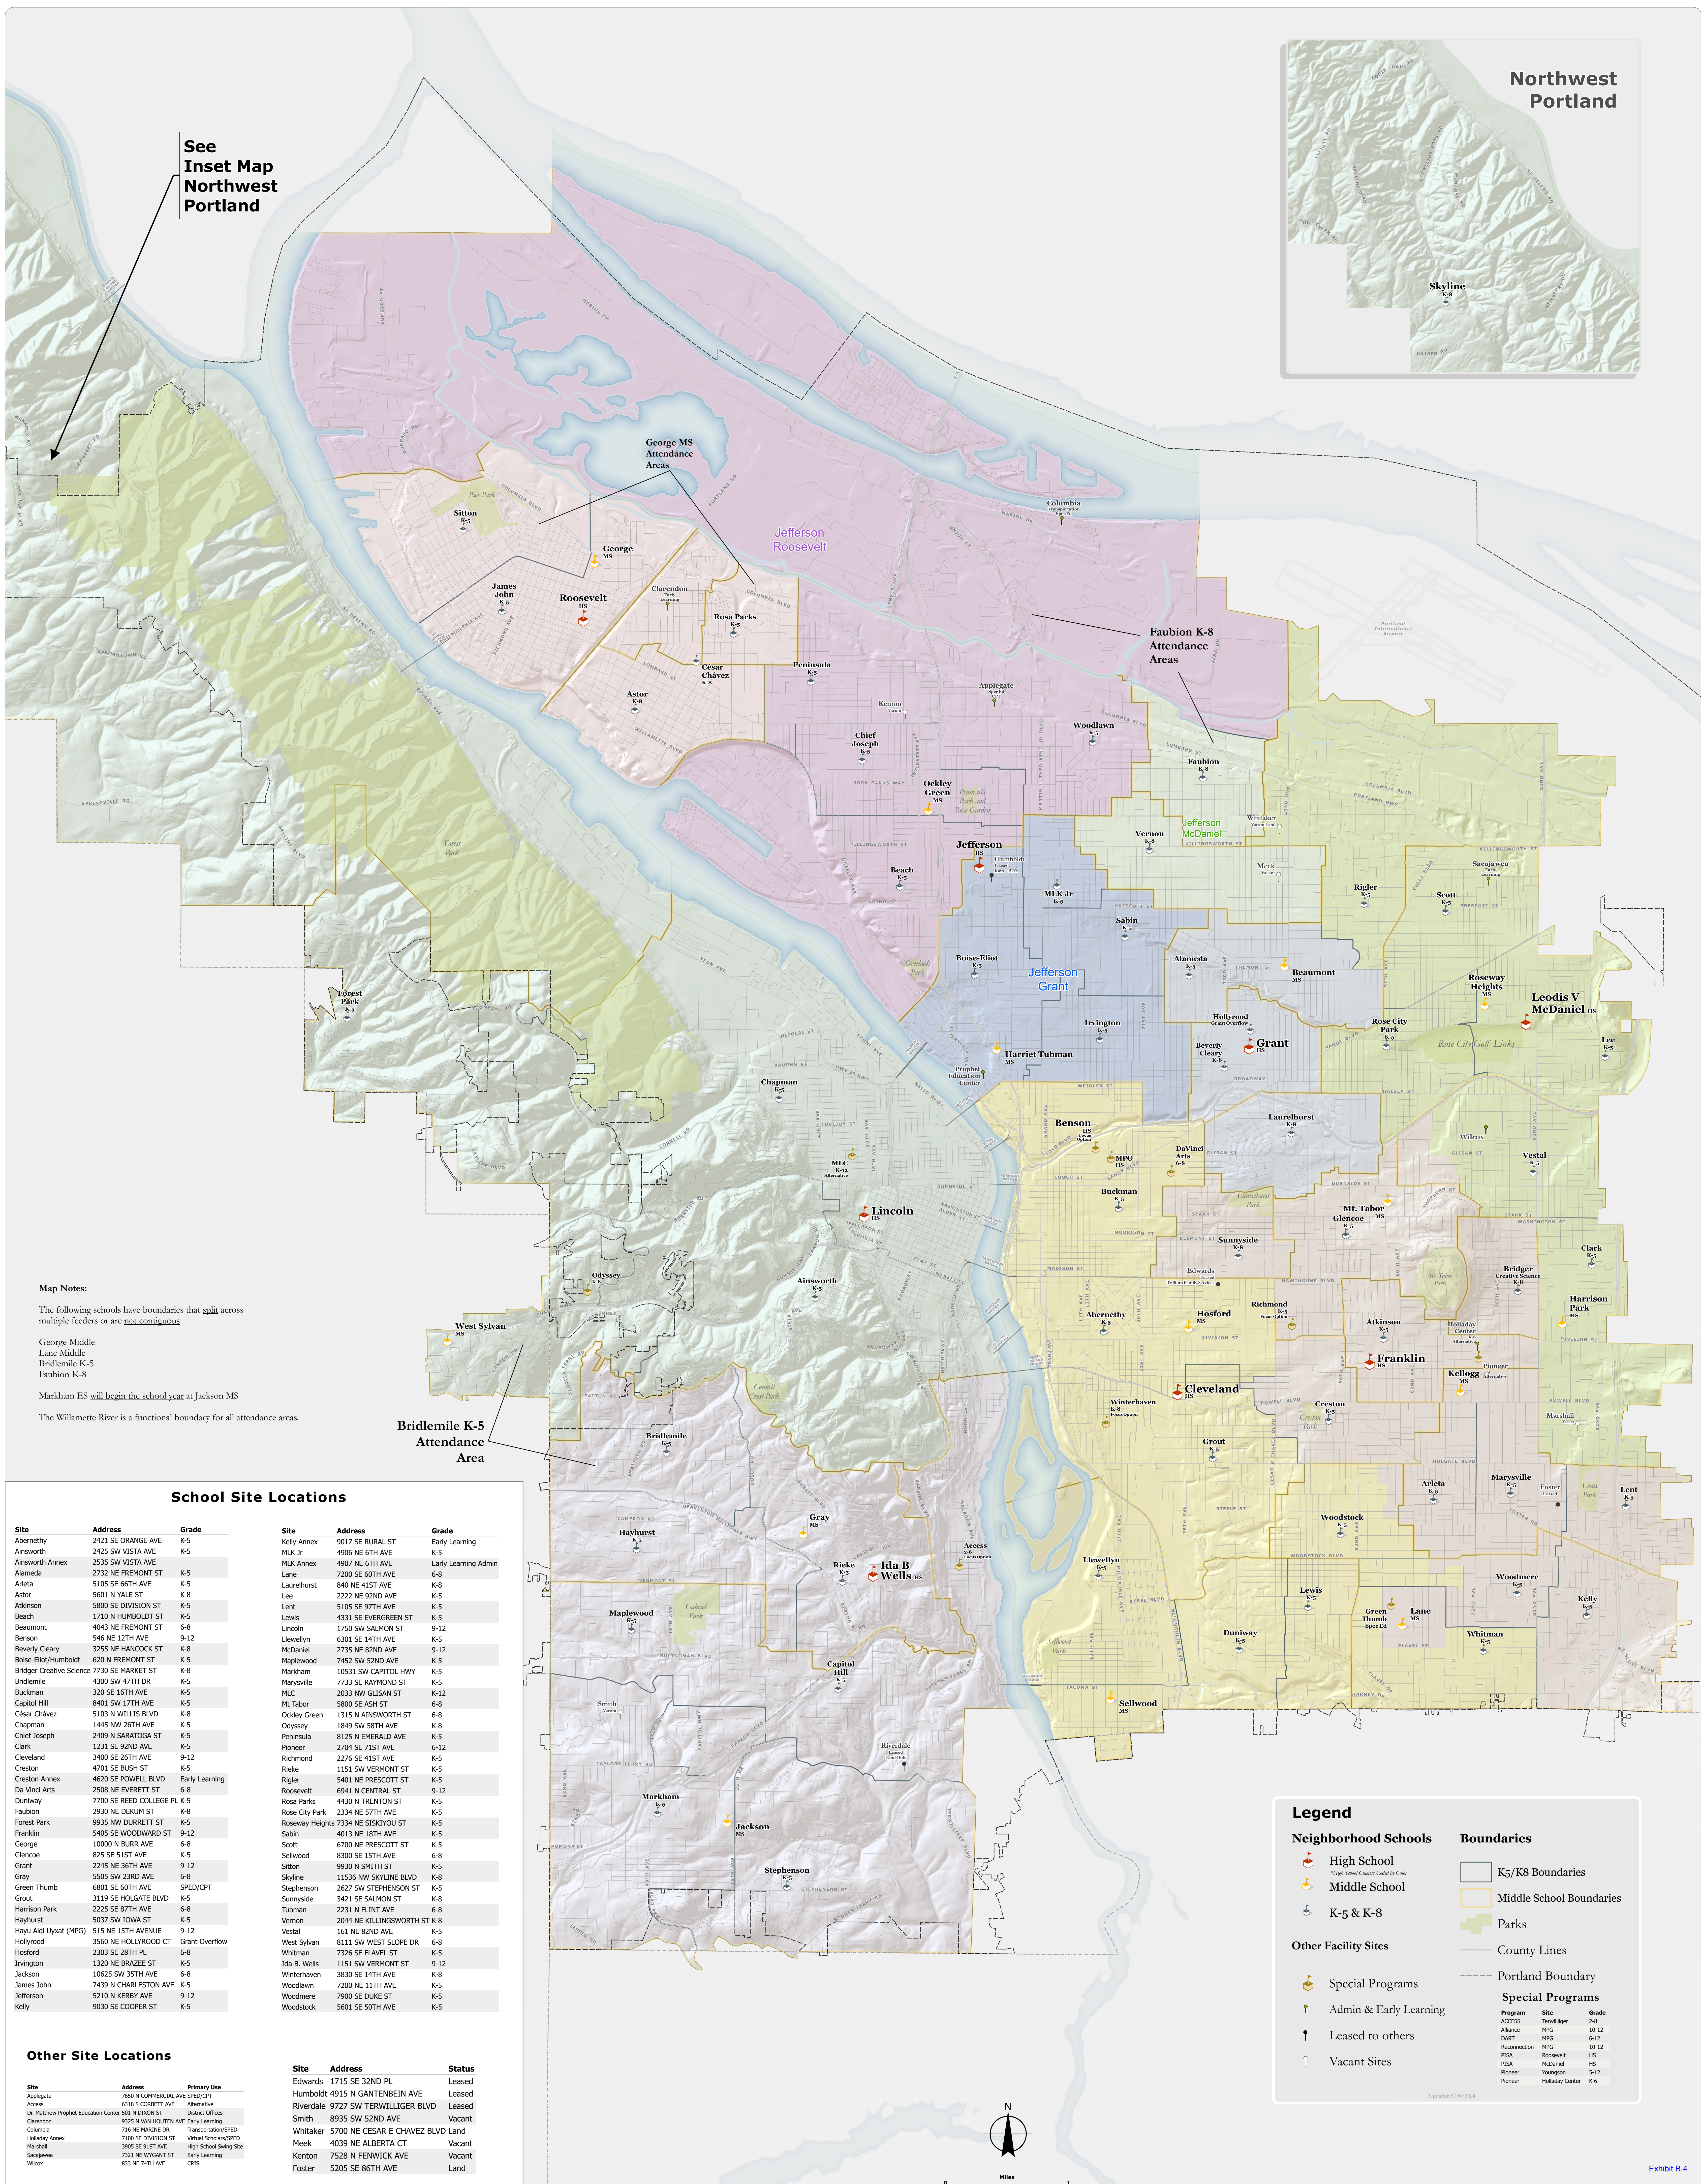

Portland Public Schools 2024-25 Facility Sites with Attendance Areas

See Inset Map Northwest Portland