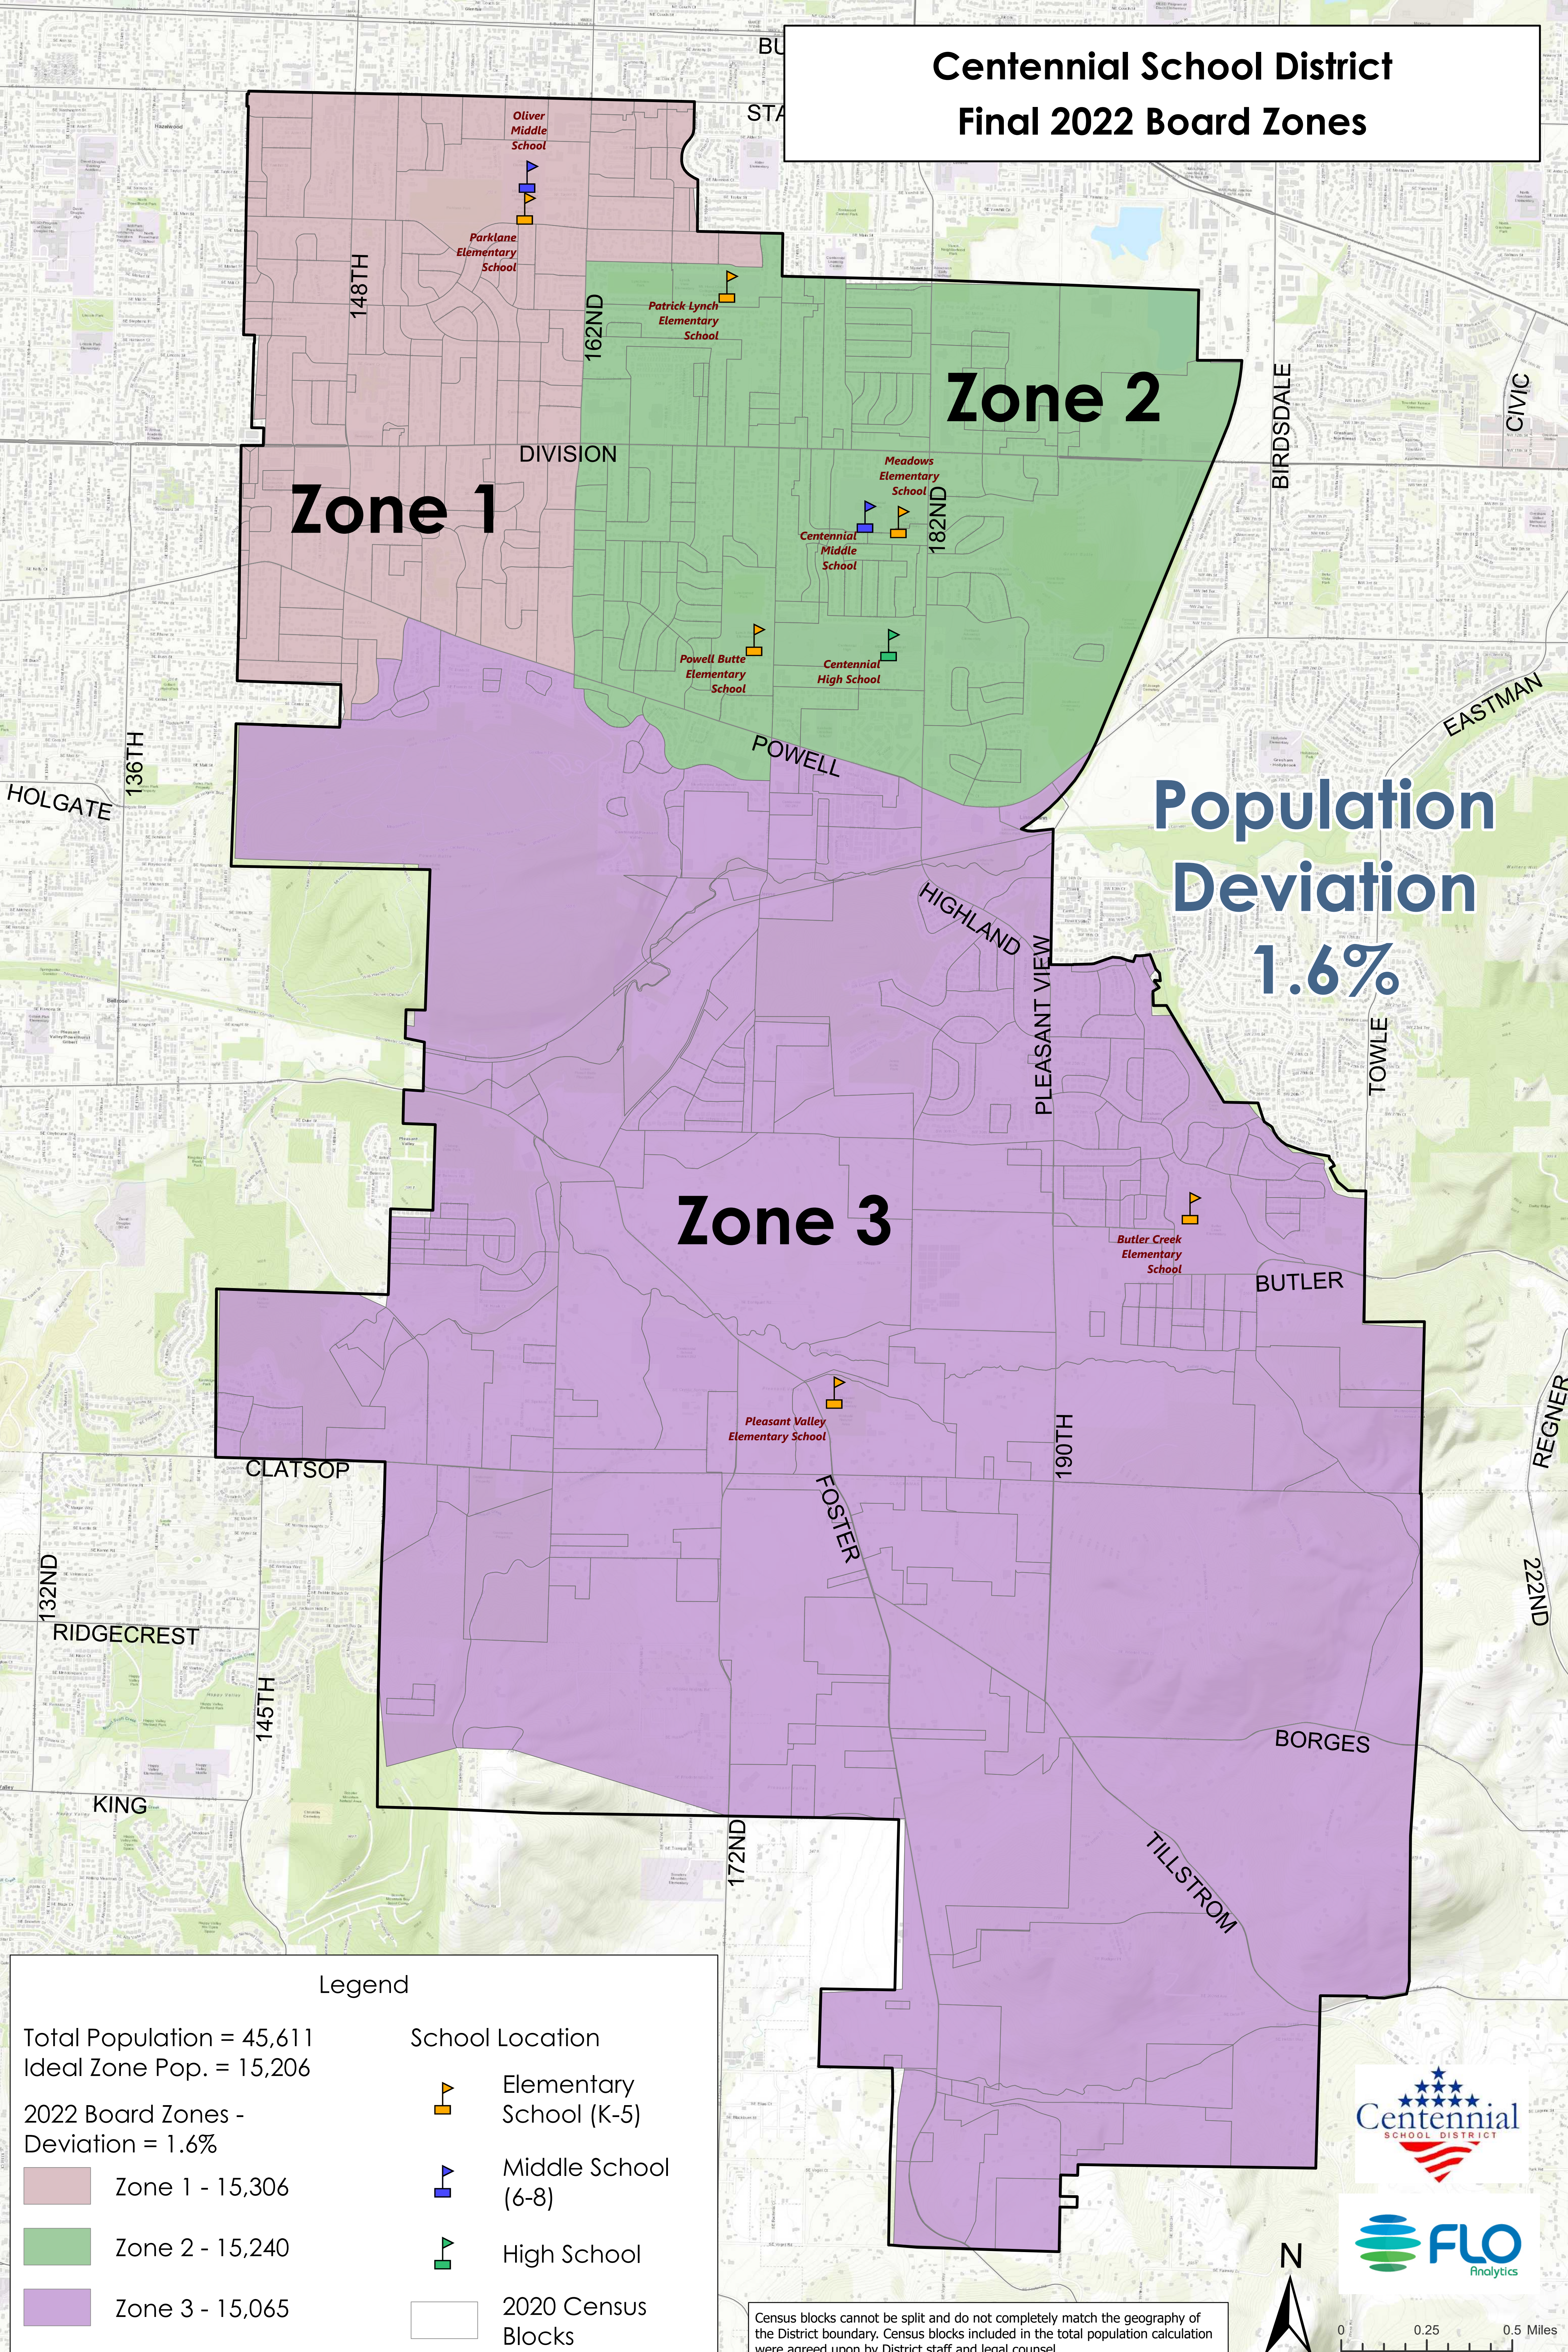

# Centennial School District Final 2022 Board Zones

**Population  
Deviation  
1.6%**

**Legend**

Total Population = 45,611  
Ideal Zone Pop. = 15,206

2022 Board Zones -  
Deviation = 1.6%

- Zone 1 - 15,306
- Zone 2 - 15,240
- Zone 3 - 15,065

**School Location**

- Elementary School (K-5)
- Middle School (6-8)
- High School
- 2020 Census Blocks

Census blocks cannot be split and do not completely match the geography of the District boundary. Census blocks included in the total population calculation were agreed upon by District staff and legal counsel.

**Centennial  
SCHOOL DISTRICT**

**FLO  
Analytics**

0 0.25 0.5 Miles