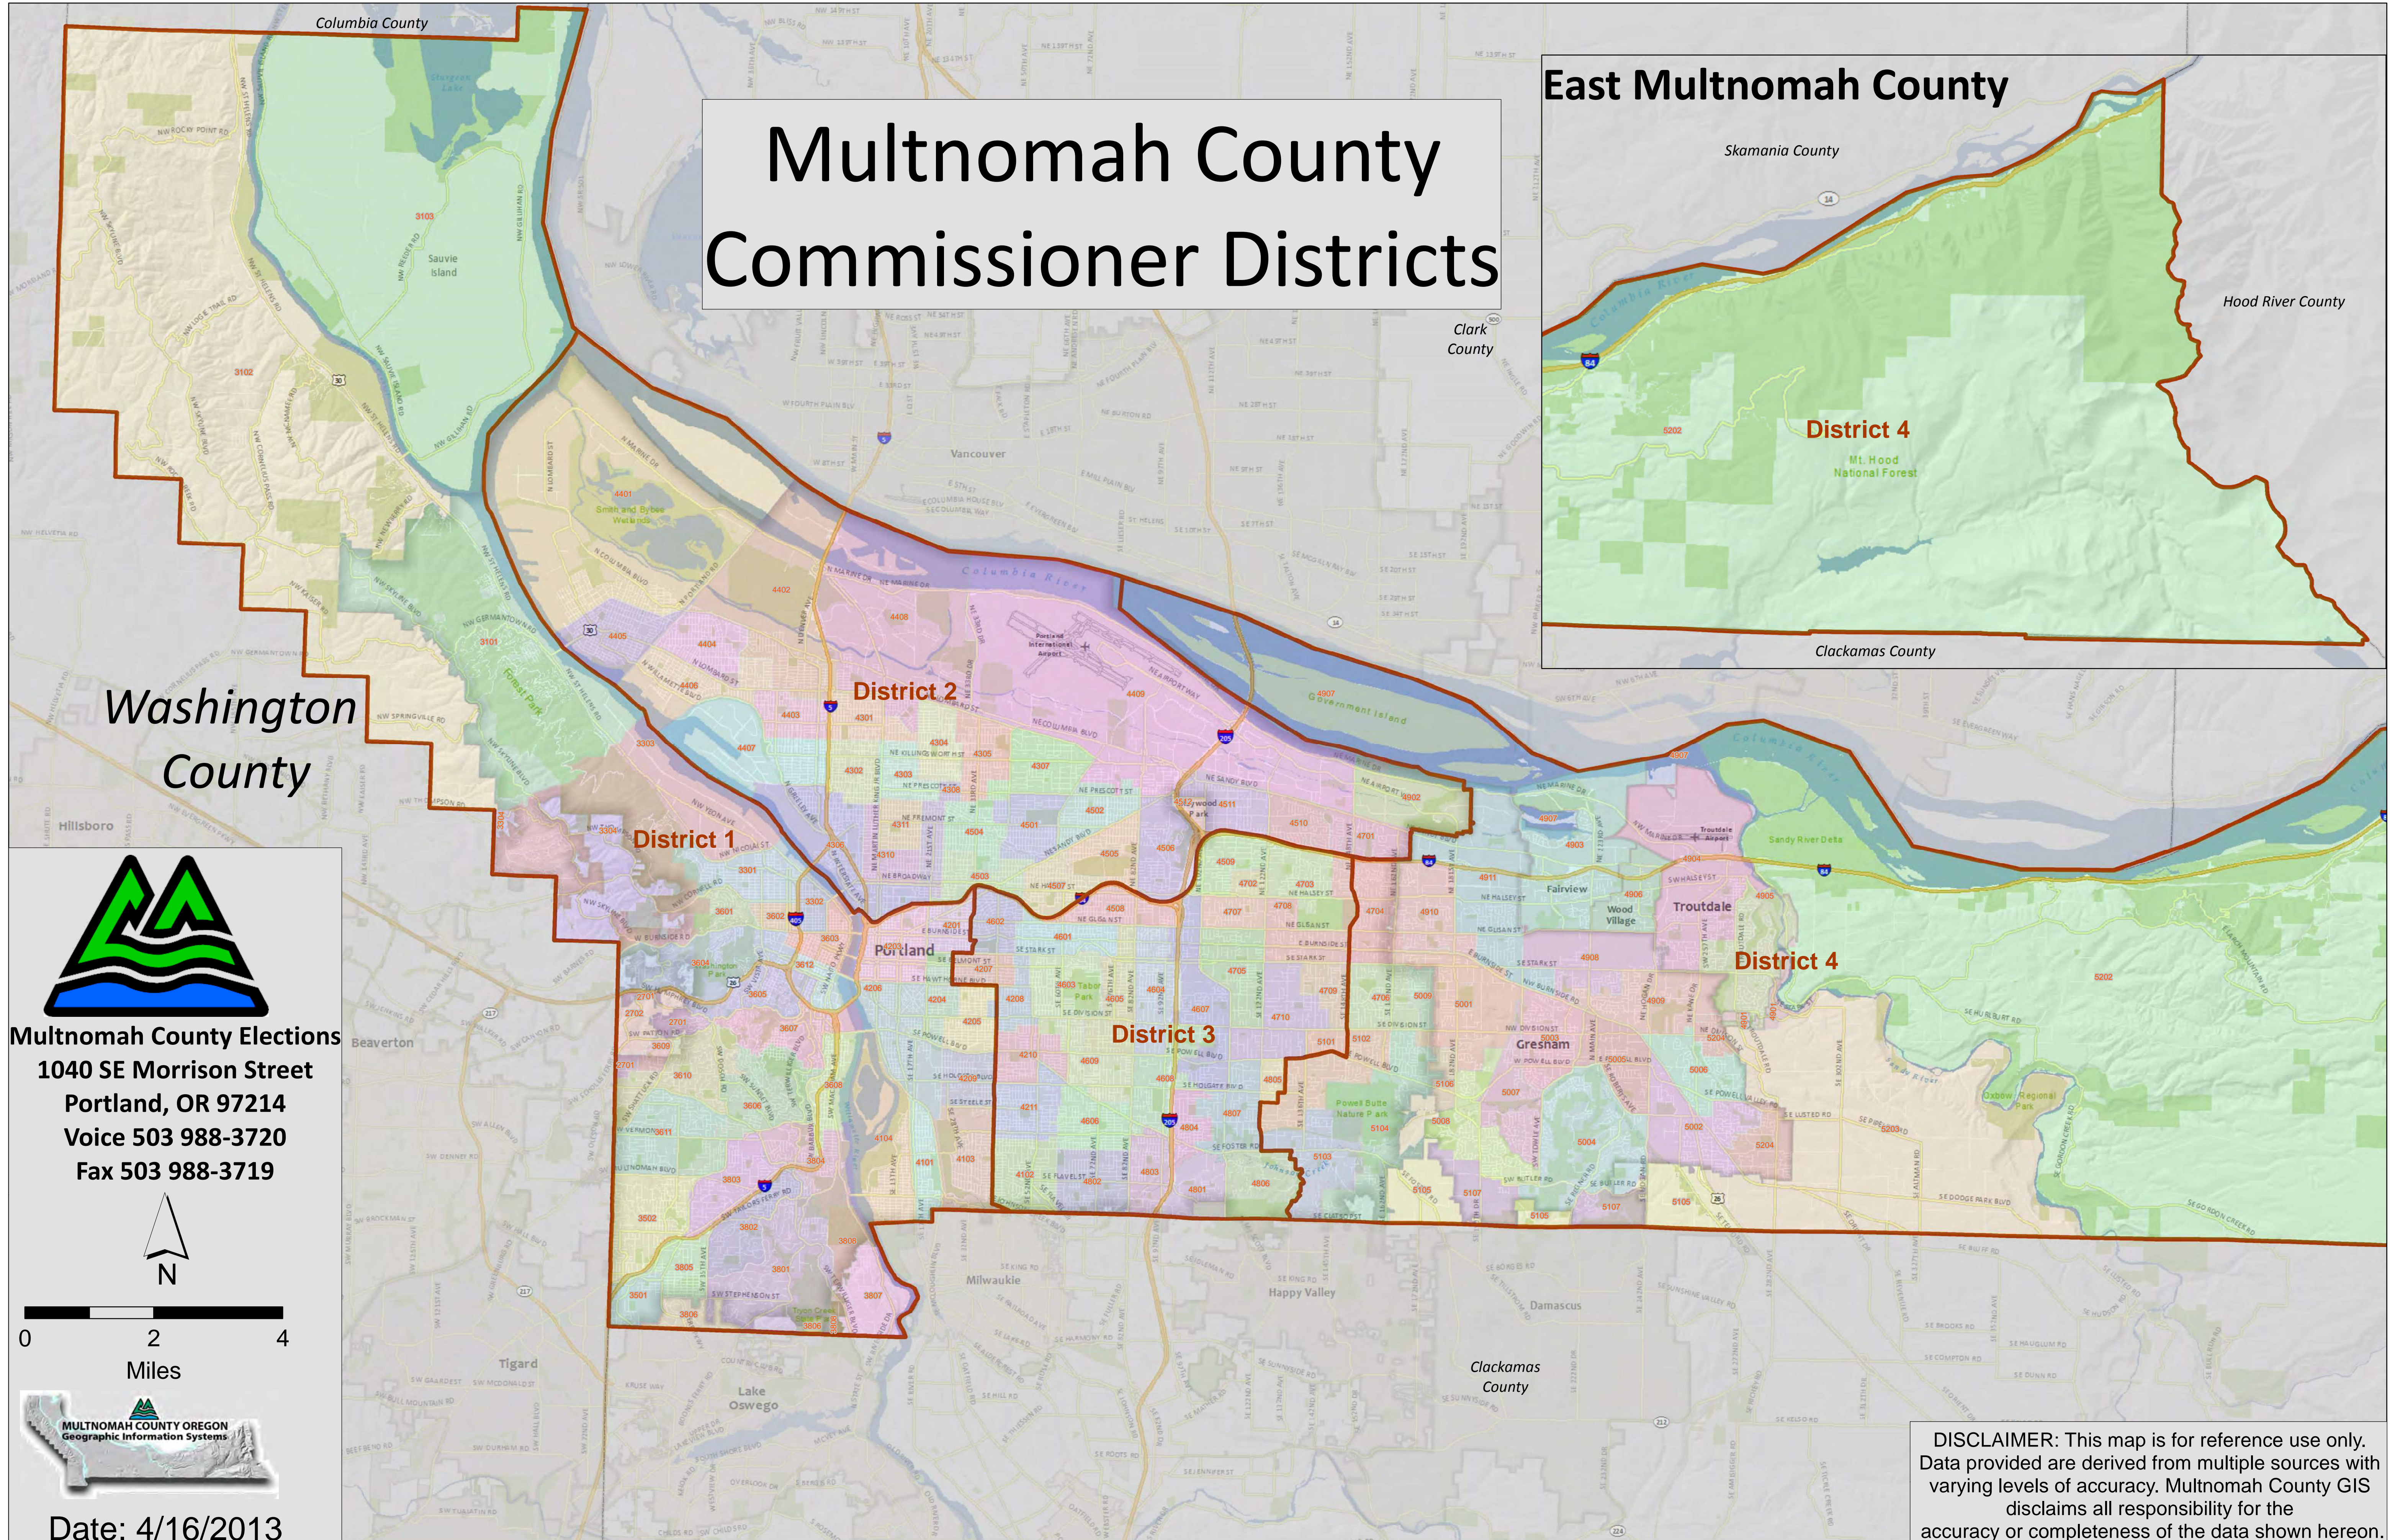

Multnomah County Commissioner Districts

Multnomah County Elections
 1040 SE Morrison Street
 Portland, OR 97214
 Voice 503 988-3720
 Fax 503 988-3719

0 2 4
 Miles

Date: 4/16/2013

DISCLAIMER: This map is for reference use only. Data provided are derived from multiple sources with varying levels of accuracy. Multnomah County GIS disclaims all responsibility for the accuracy or completeness of the data shown hereon.