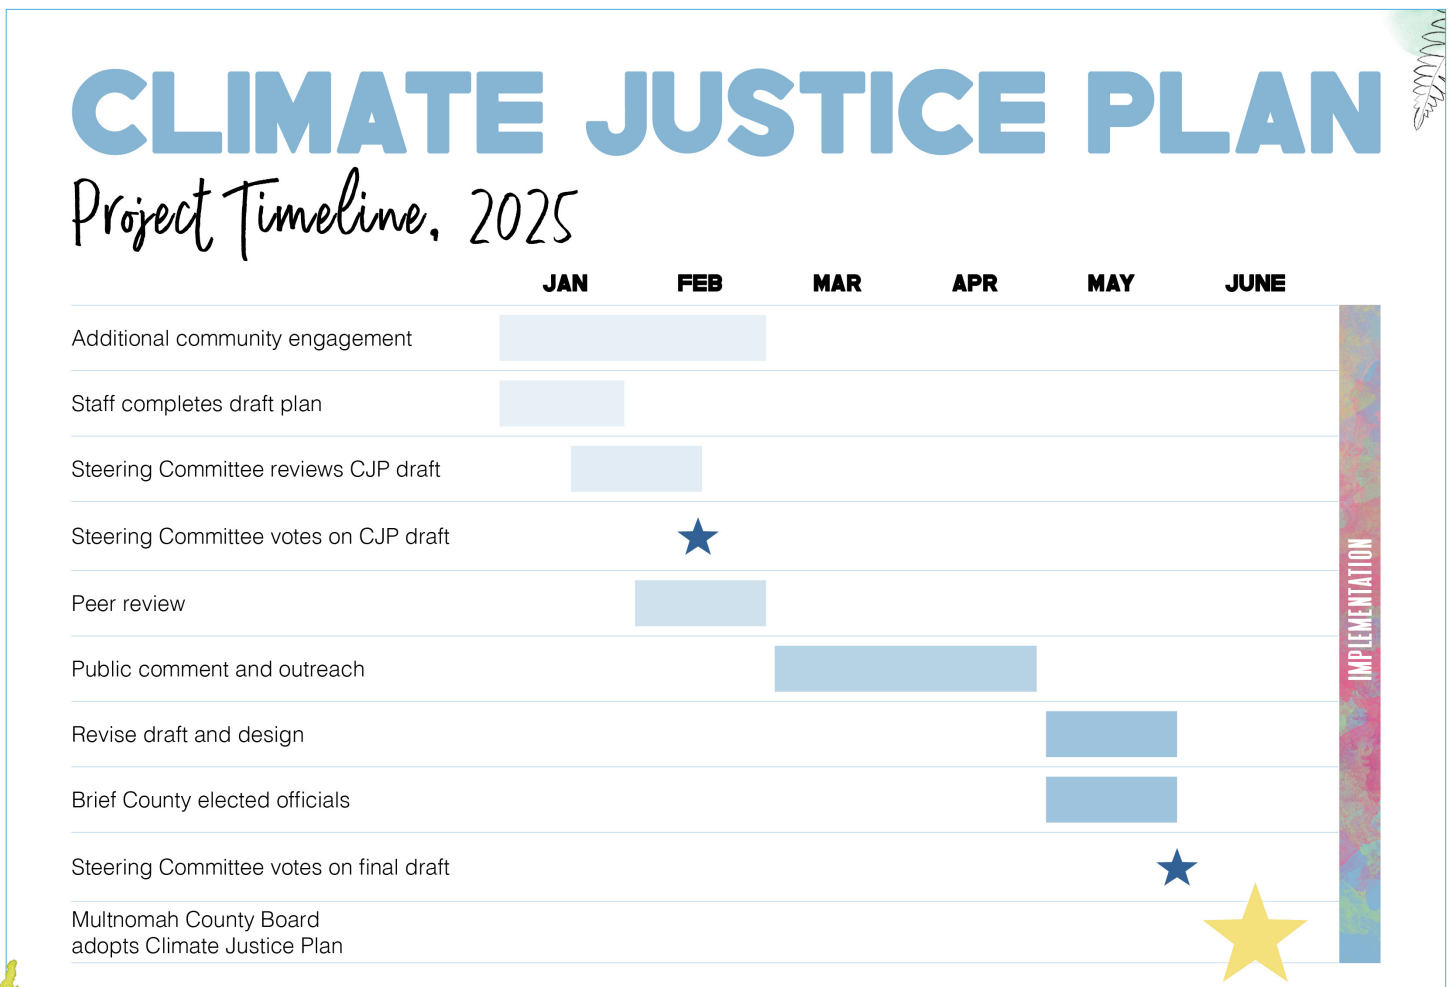

OFFICE OF SUSTAINABILITY 2025 WORK PLAN

CLIMATE CRISIS RESPONSE & RESILIENCE

- Complete the Climate Justice Plan and begin implementation.
- Coordinate and implement existing grants and pursue new funding opportunities to advance the county’s sustainability and climate resilience priorities.
- Complete Multnomah County fleet decarbonization strategy and begin implementation.
- Work with the Board of County Commissioners to establish a fuel tank financial responsibility ordinance and begin implementation.
- Continue to assess climate vulnerabilities and look for opportunities to strengthen the County’s ability to respond.

OFFICE OF SUSTAINABILITY 2025 WORK PLAN

ENERGY

- Secure strong permanent rules protecting vulnerable community members from the impacts of disconnection.
- Advocate for energy utility action that supports meeting their decarbonization targets while mitigating rate impacts and supporting community wellbeing and resilience.
- Secure stronger procedural equity requirements for utility processes.
- Work with County facilities and community-serving partners to deliver energy efficiency and renewable and resilient energy projects.

ENGAGEMENT & PARTNERSHIPS

- Increase community connections from East County Learn Share Do Fair by adding additional events in Portland.
- Complete capital improvements at the CROPS farm.
- Continue convening the East County Resilience Network. Provide timely information on extreme weather and other emergencies, technical assistance, and build relationships between the network and county departments.
- Nurture and maintain partnerships with environmental justice communities and champion shared priorities at the legislature and in other policy-making spaces.