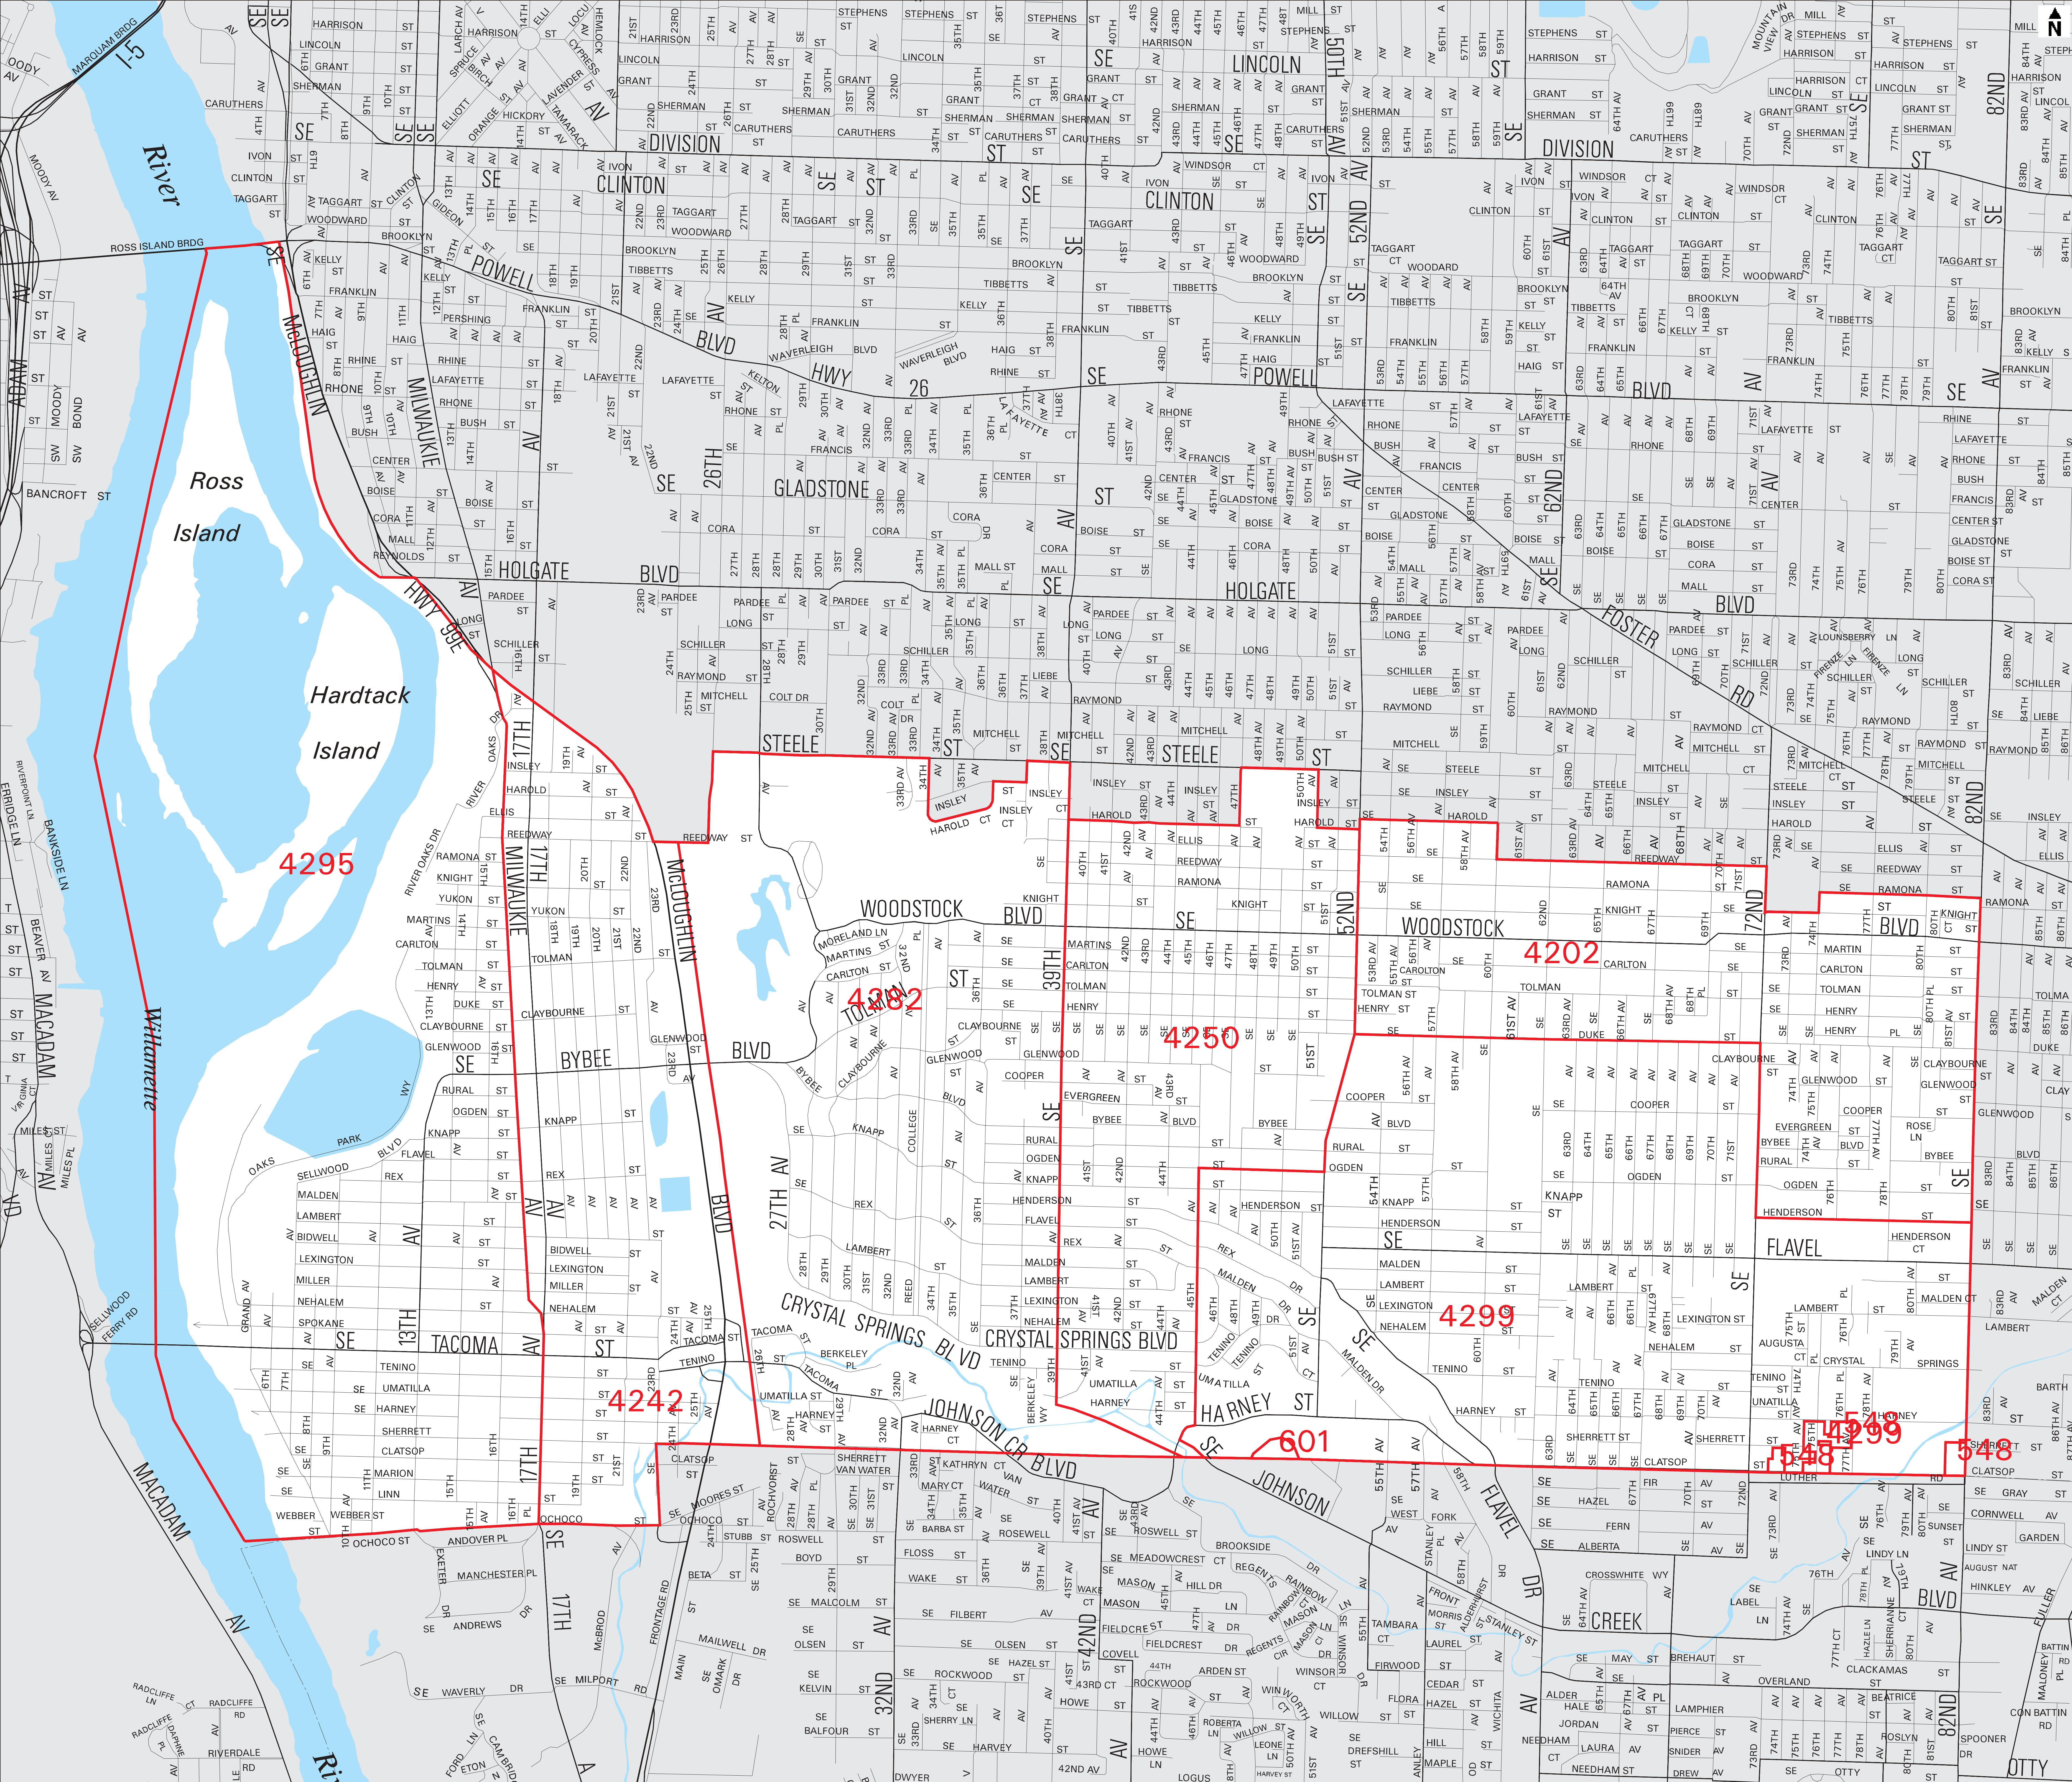

Representative District 41

Multnomah County, Oregon

Precinct Boundary
4085 Precinct Number

Scale: 1" = 652'
0 500 1000 1500 2000