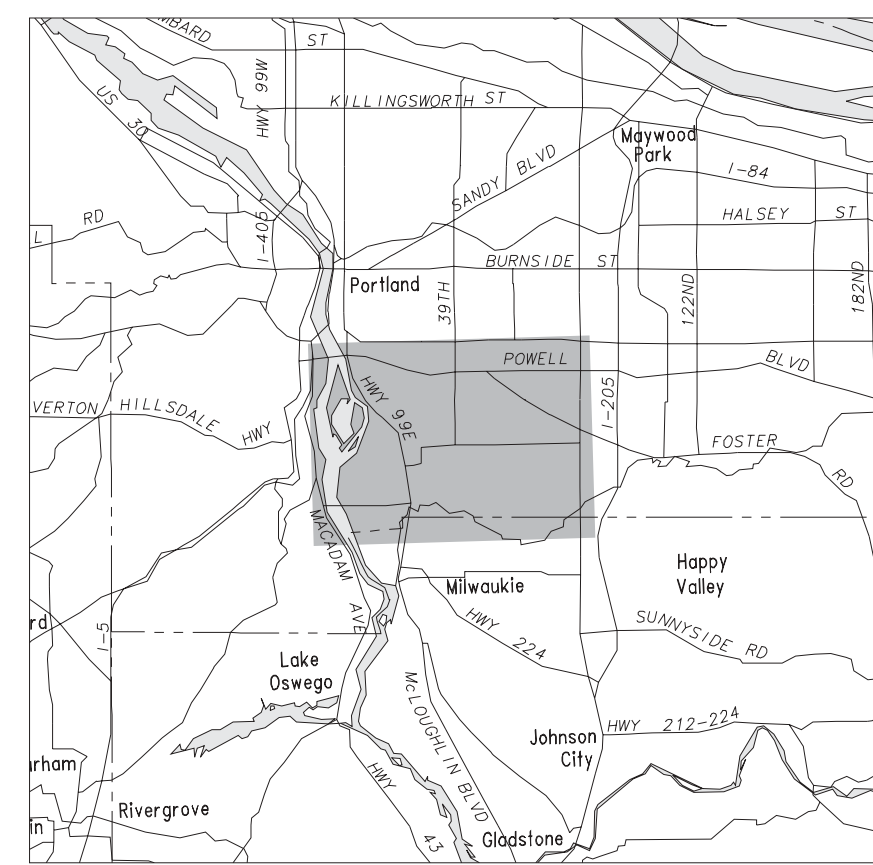

Scale: 1" = 652'
0 500 1000 1500 2000

Location map