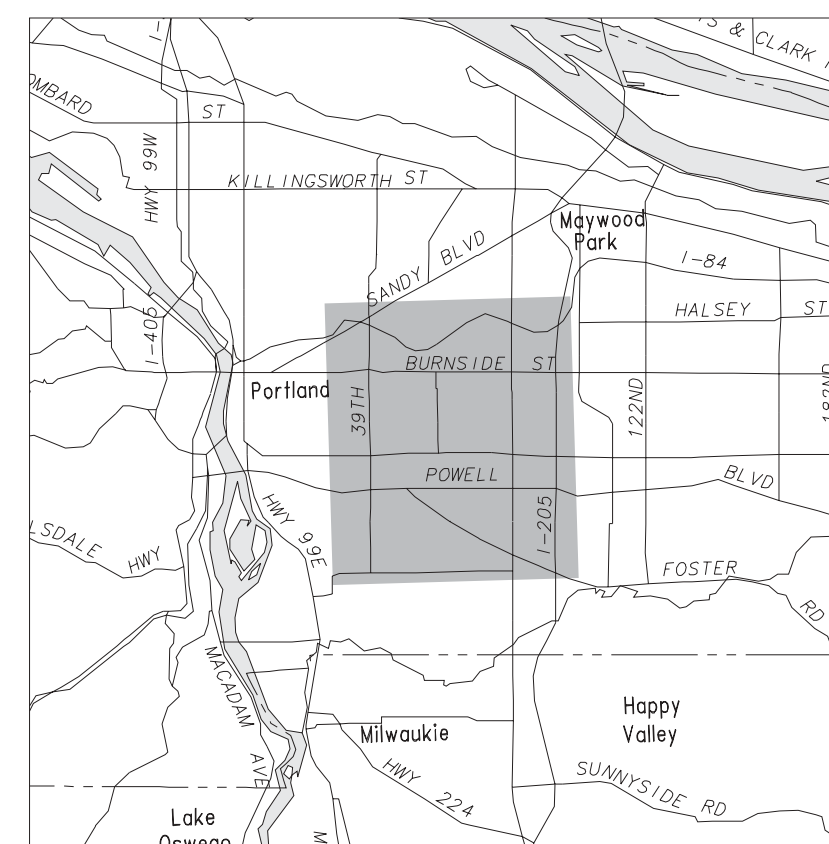

Scale: 1" = 666'

Location map