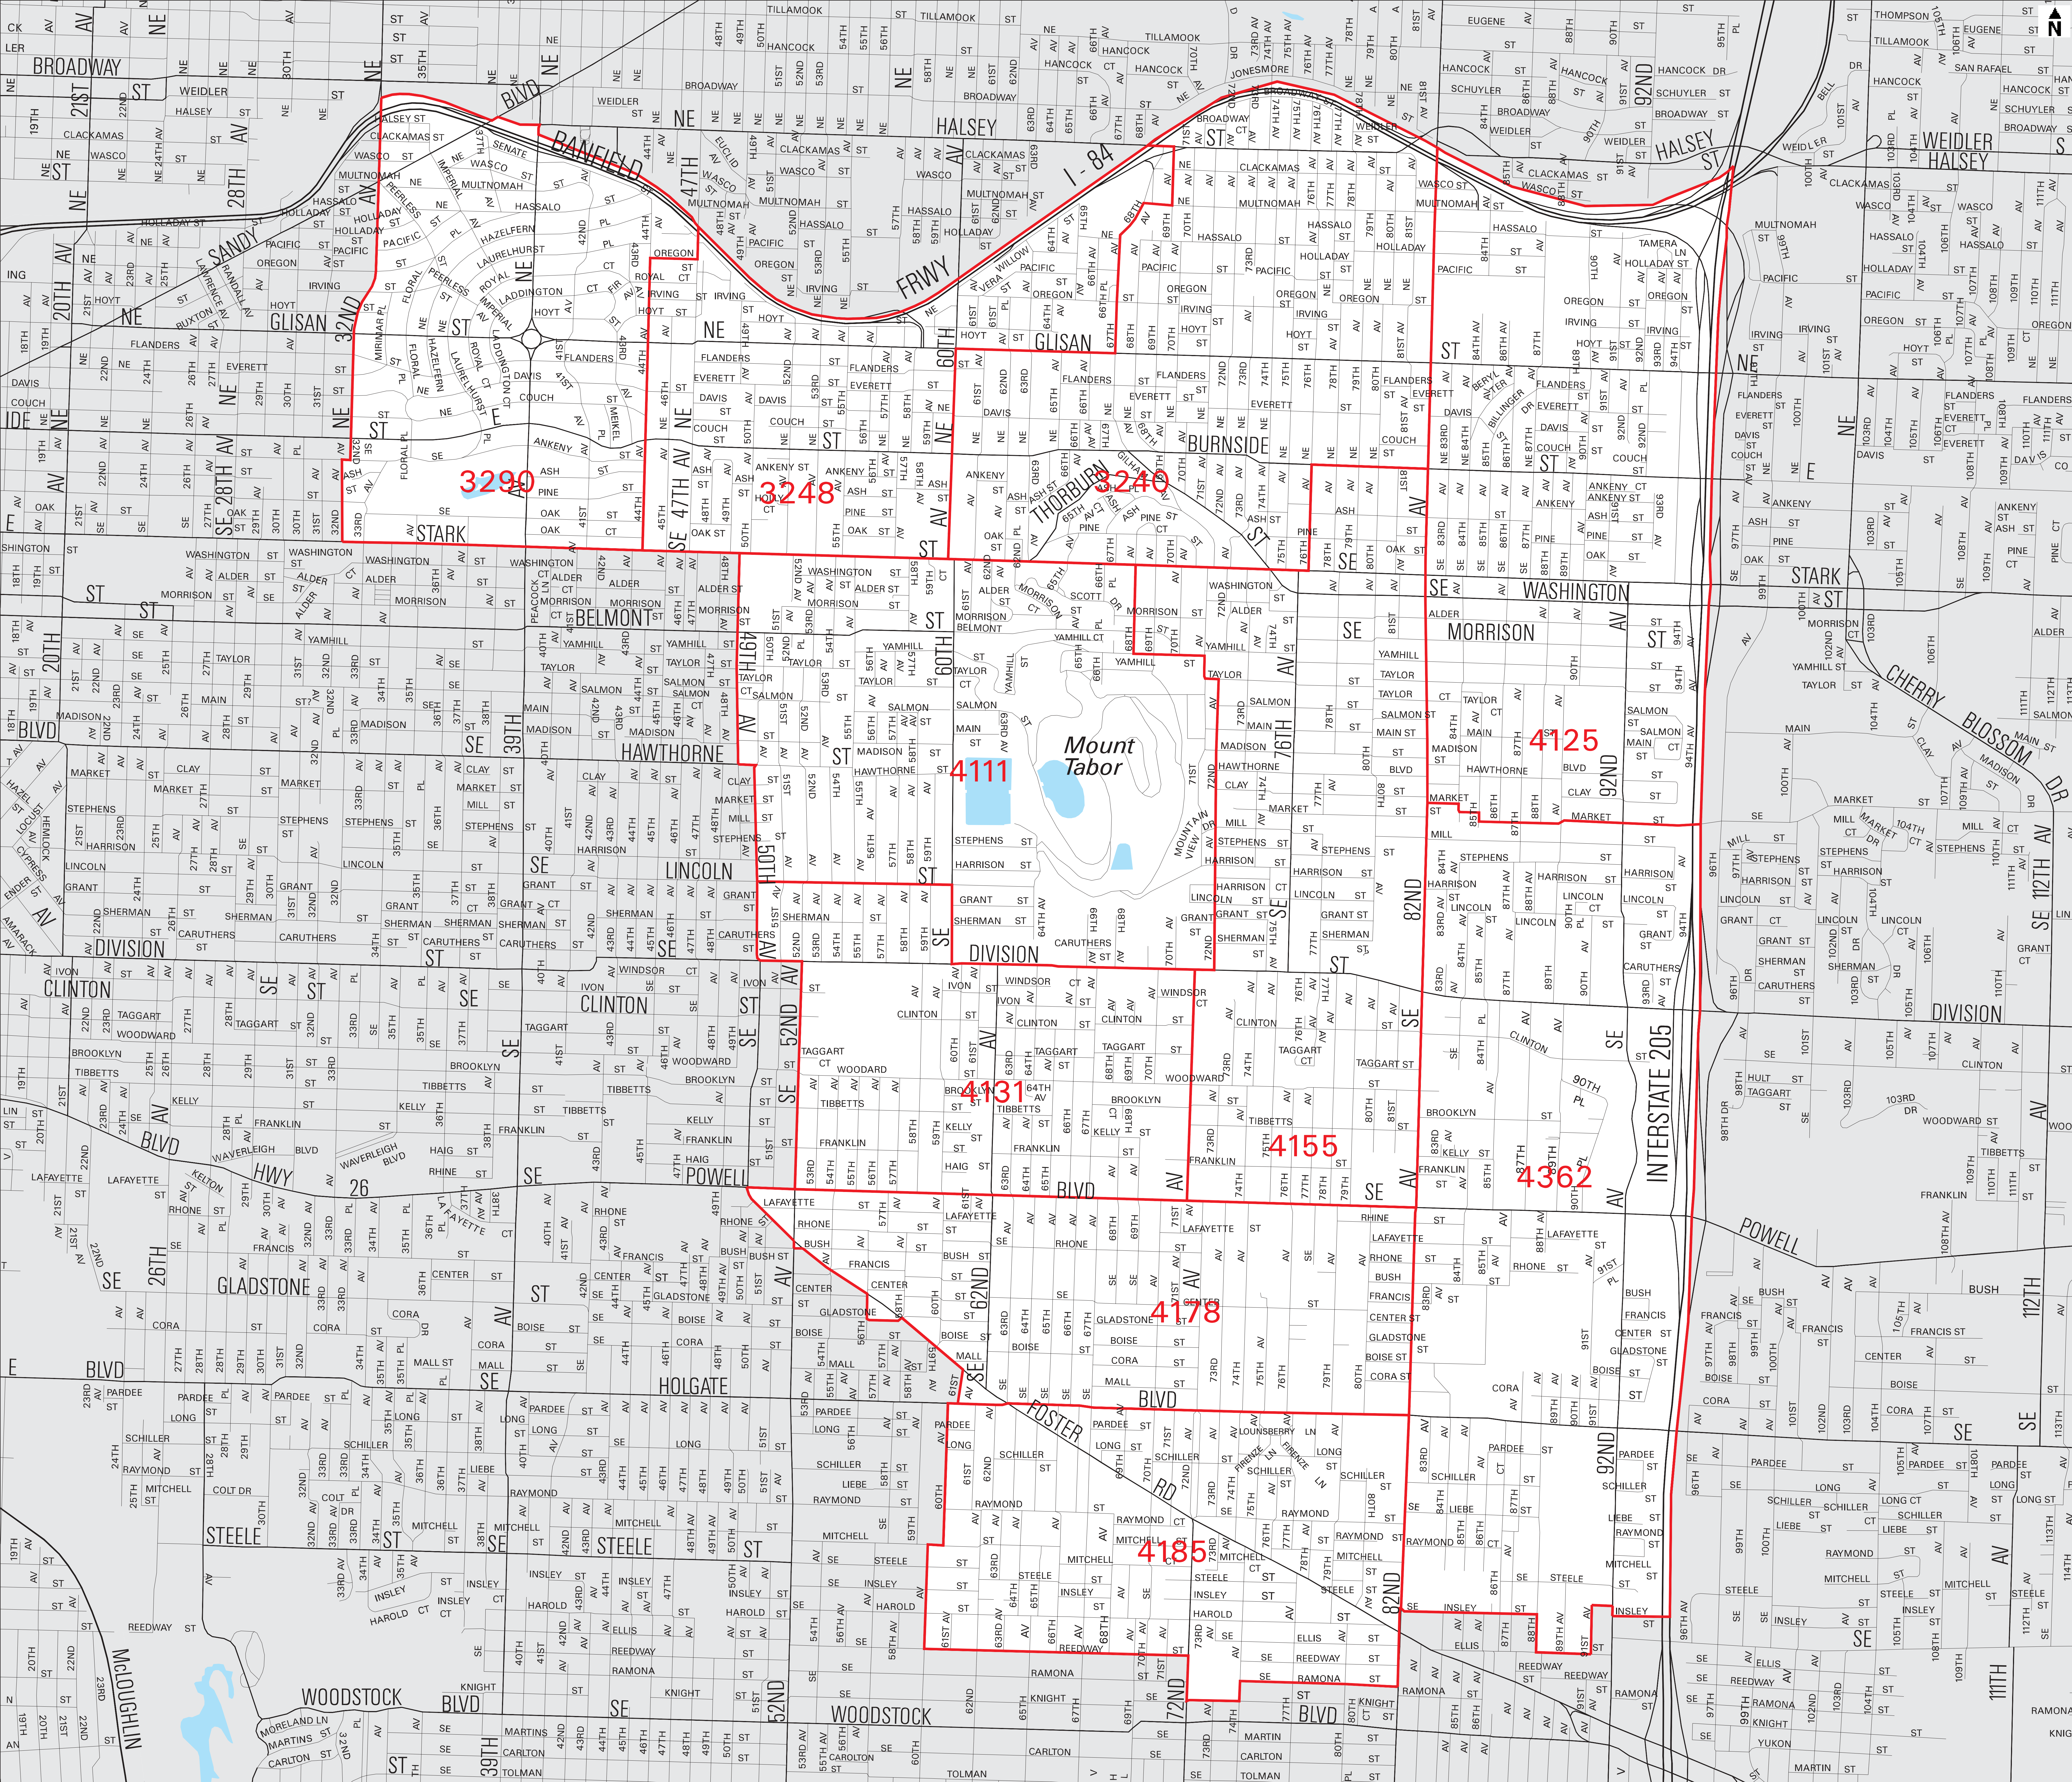

Representative District 46

Multnomah County, Oregon

Precinct Boundary

4085 Precinct Number

Scale: 1" = 666'