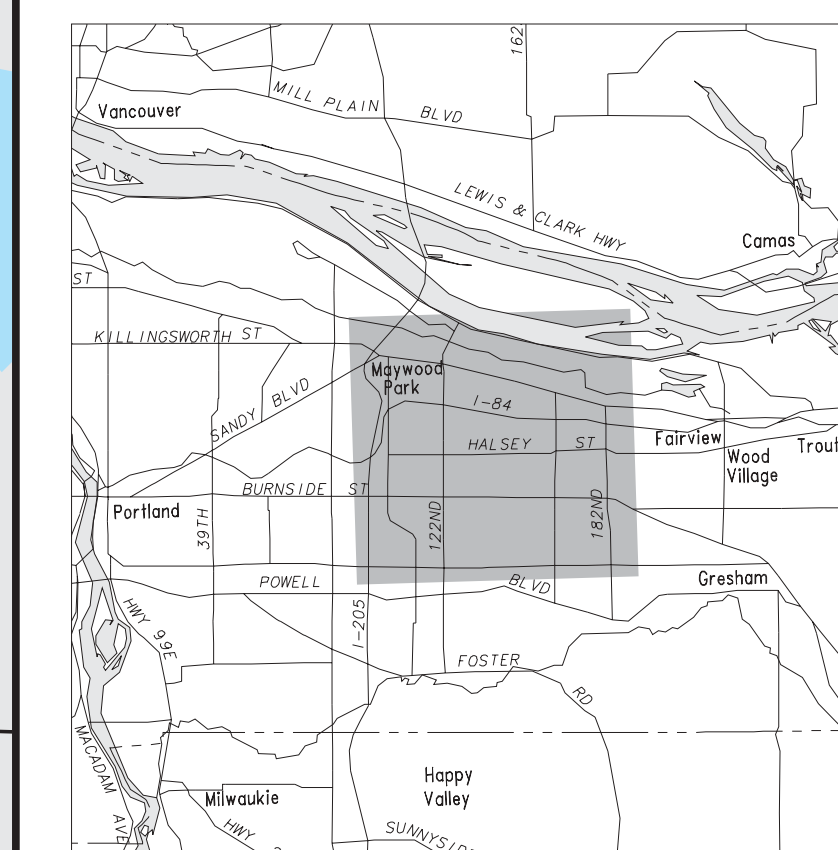

Scale: 1" = 75'
0 500 1000 1500 2000

Location map