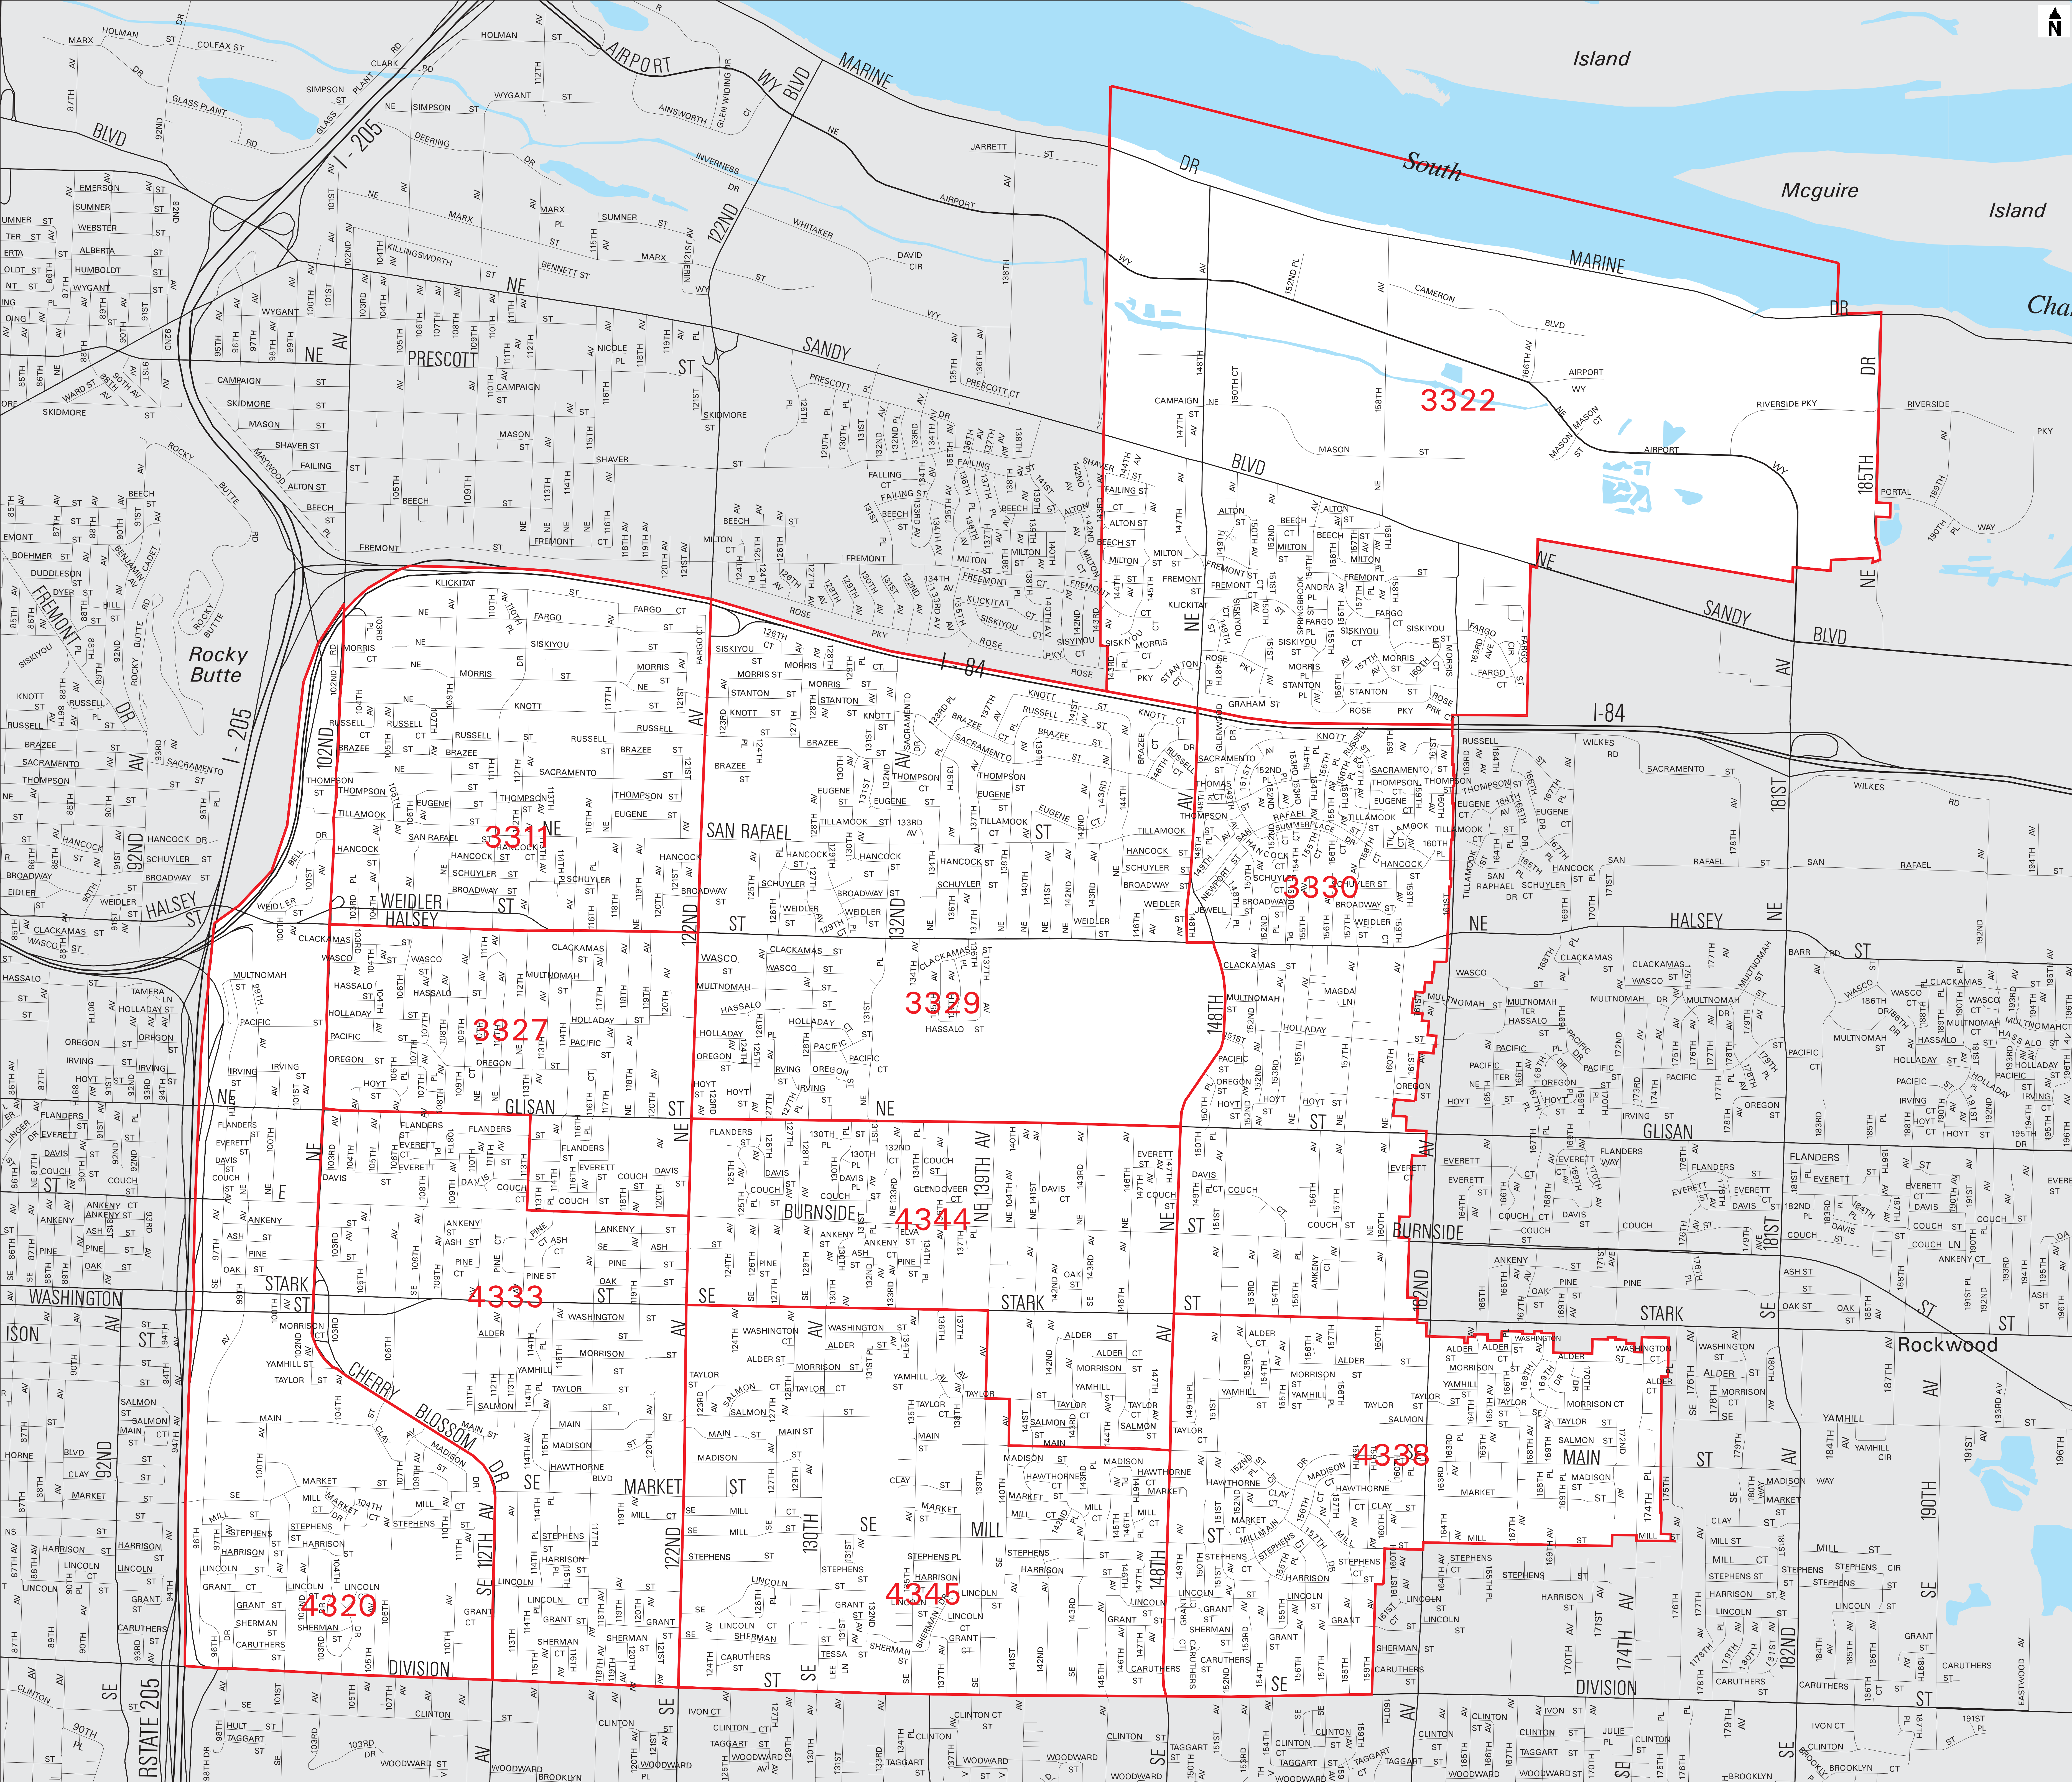

Representative District 47

Multnomah County, Oregon

Precinct Boundary
4085 Precinct Number

Scale: 1" = 75'
0 500 1000 1500 2000