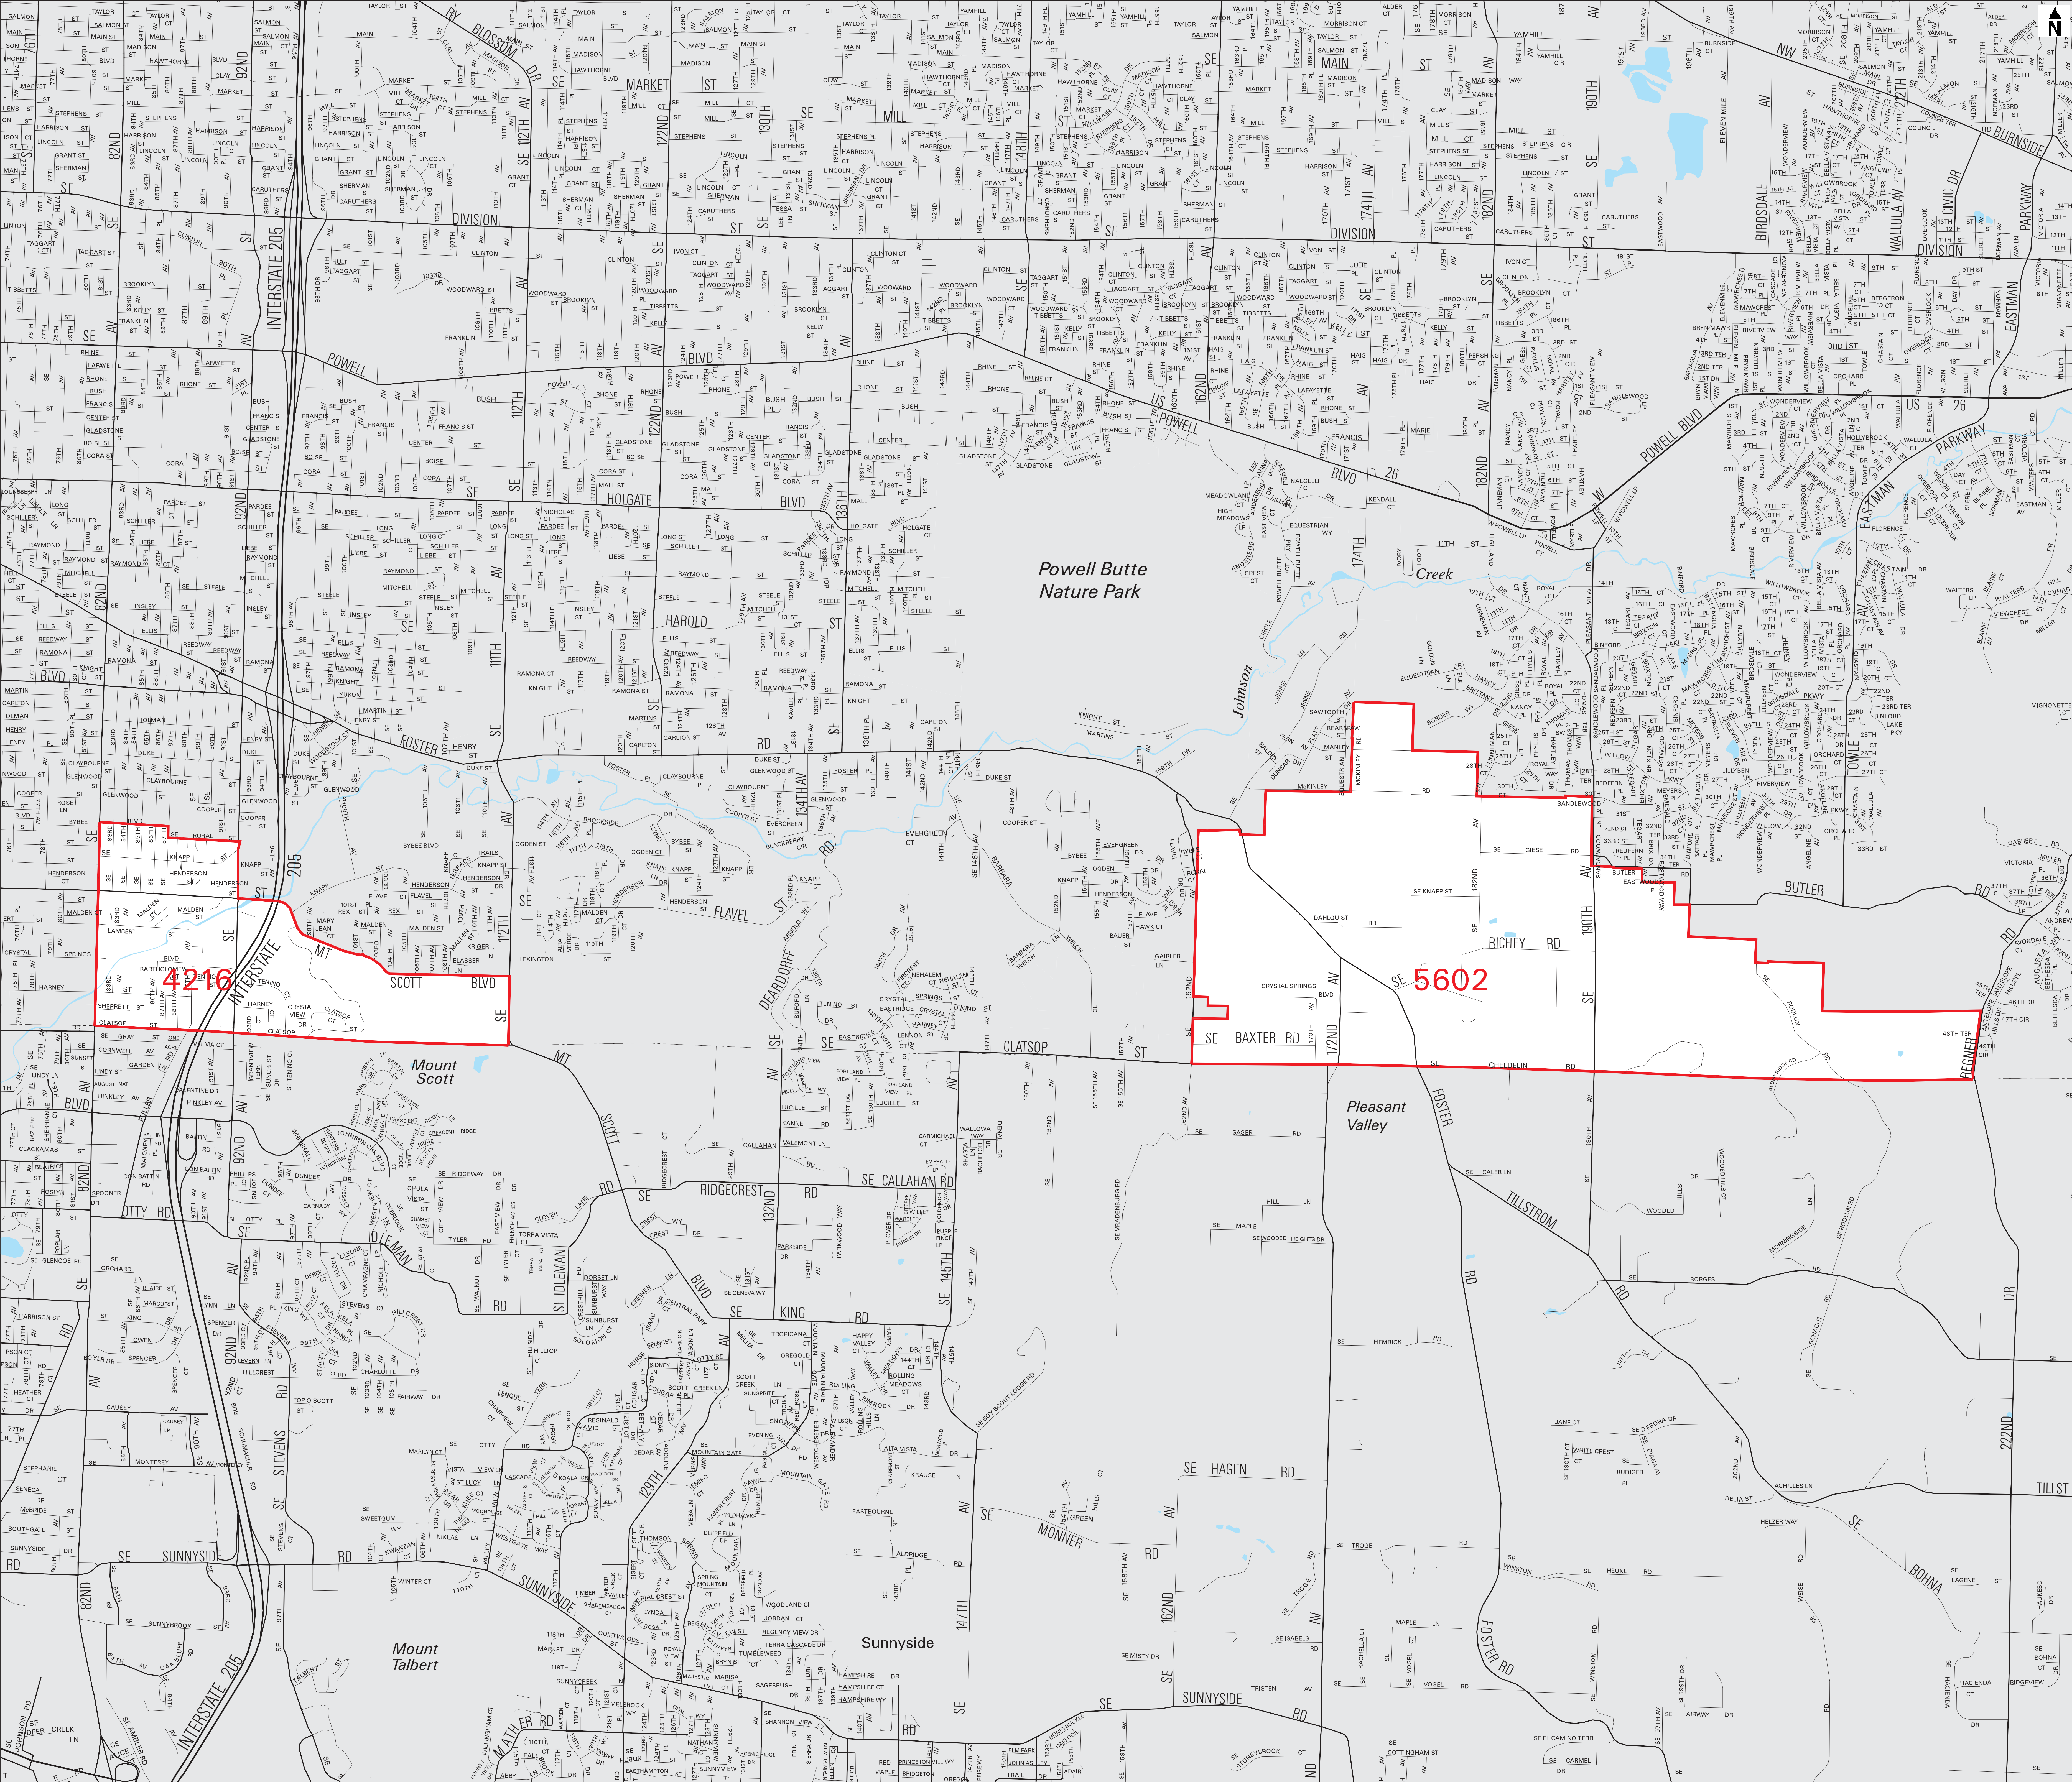

Representative District 51

Multnomah County, Oregon

Precinct Boundary
4085 Precinct Number

Scale: 1" = 1024'
0 1000 2000 3000 4000