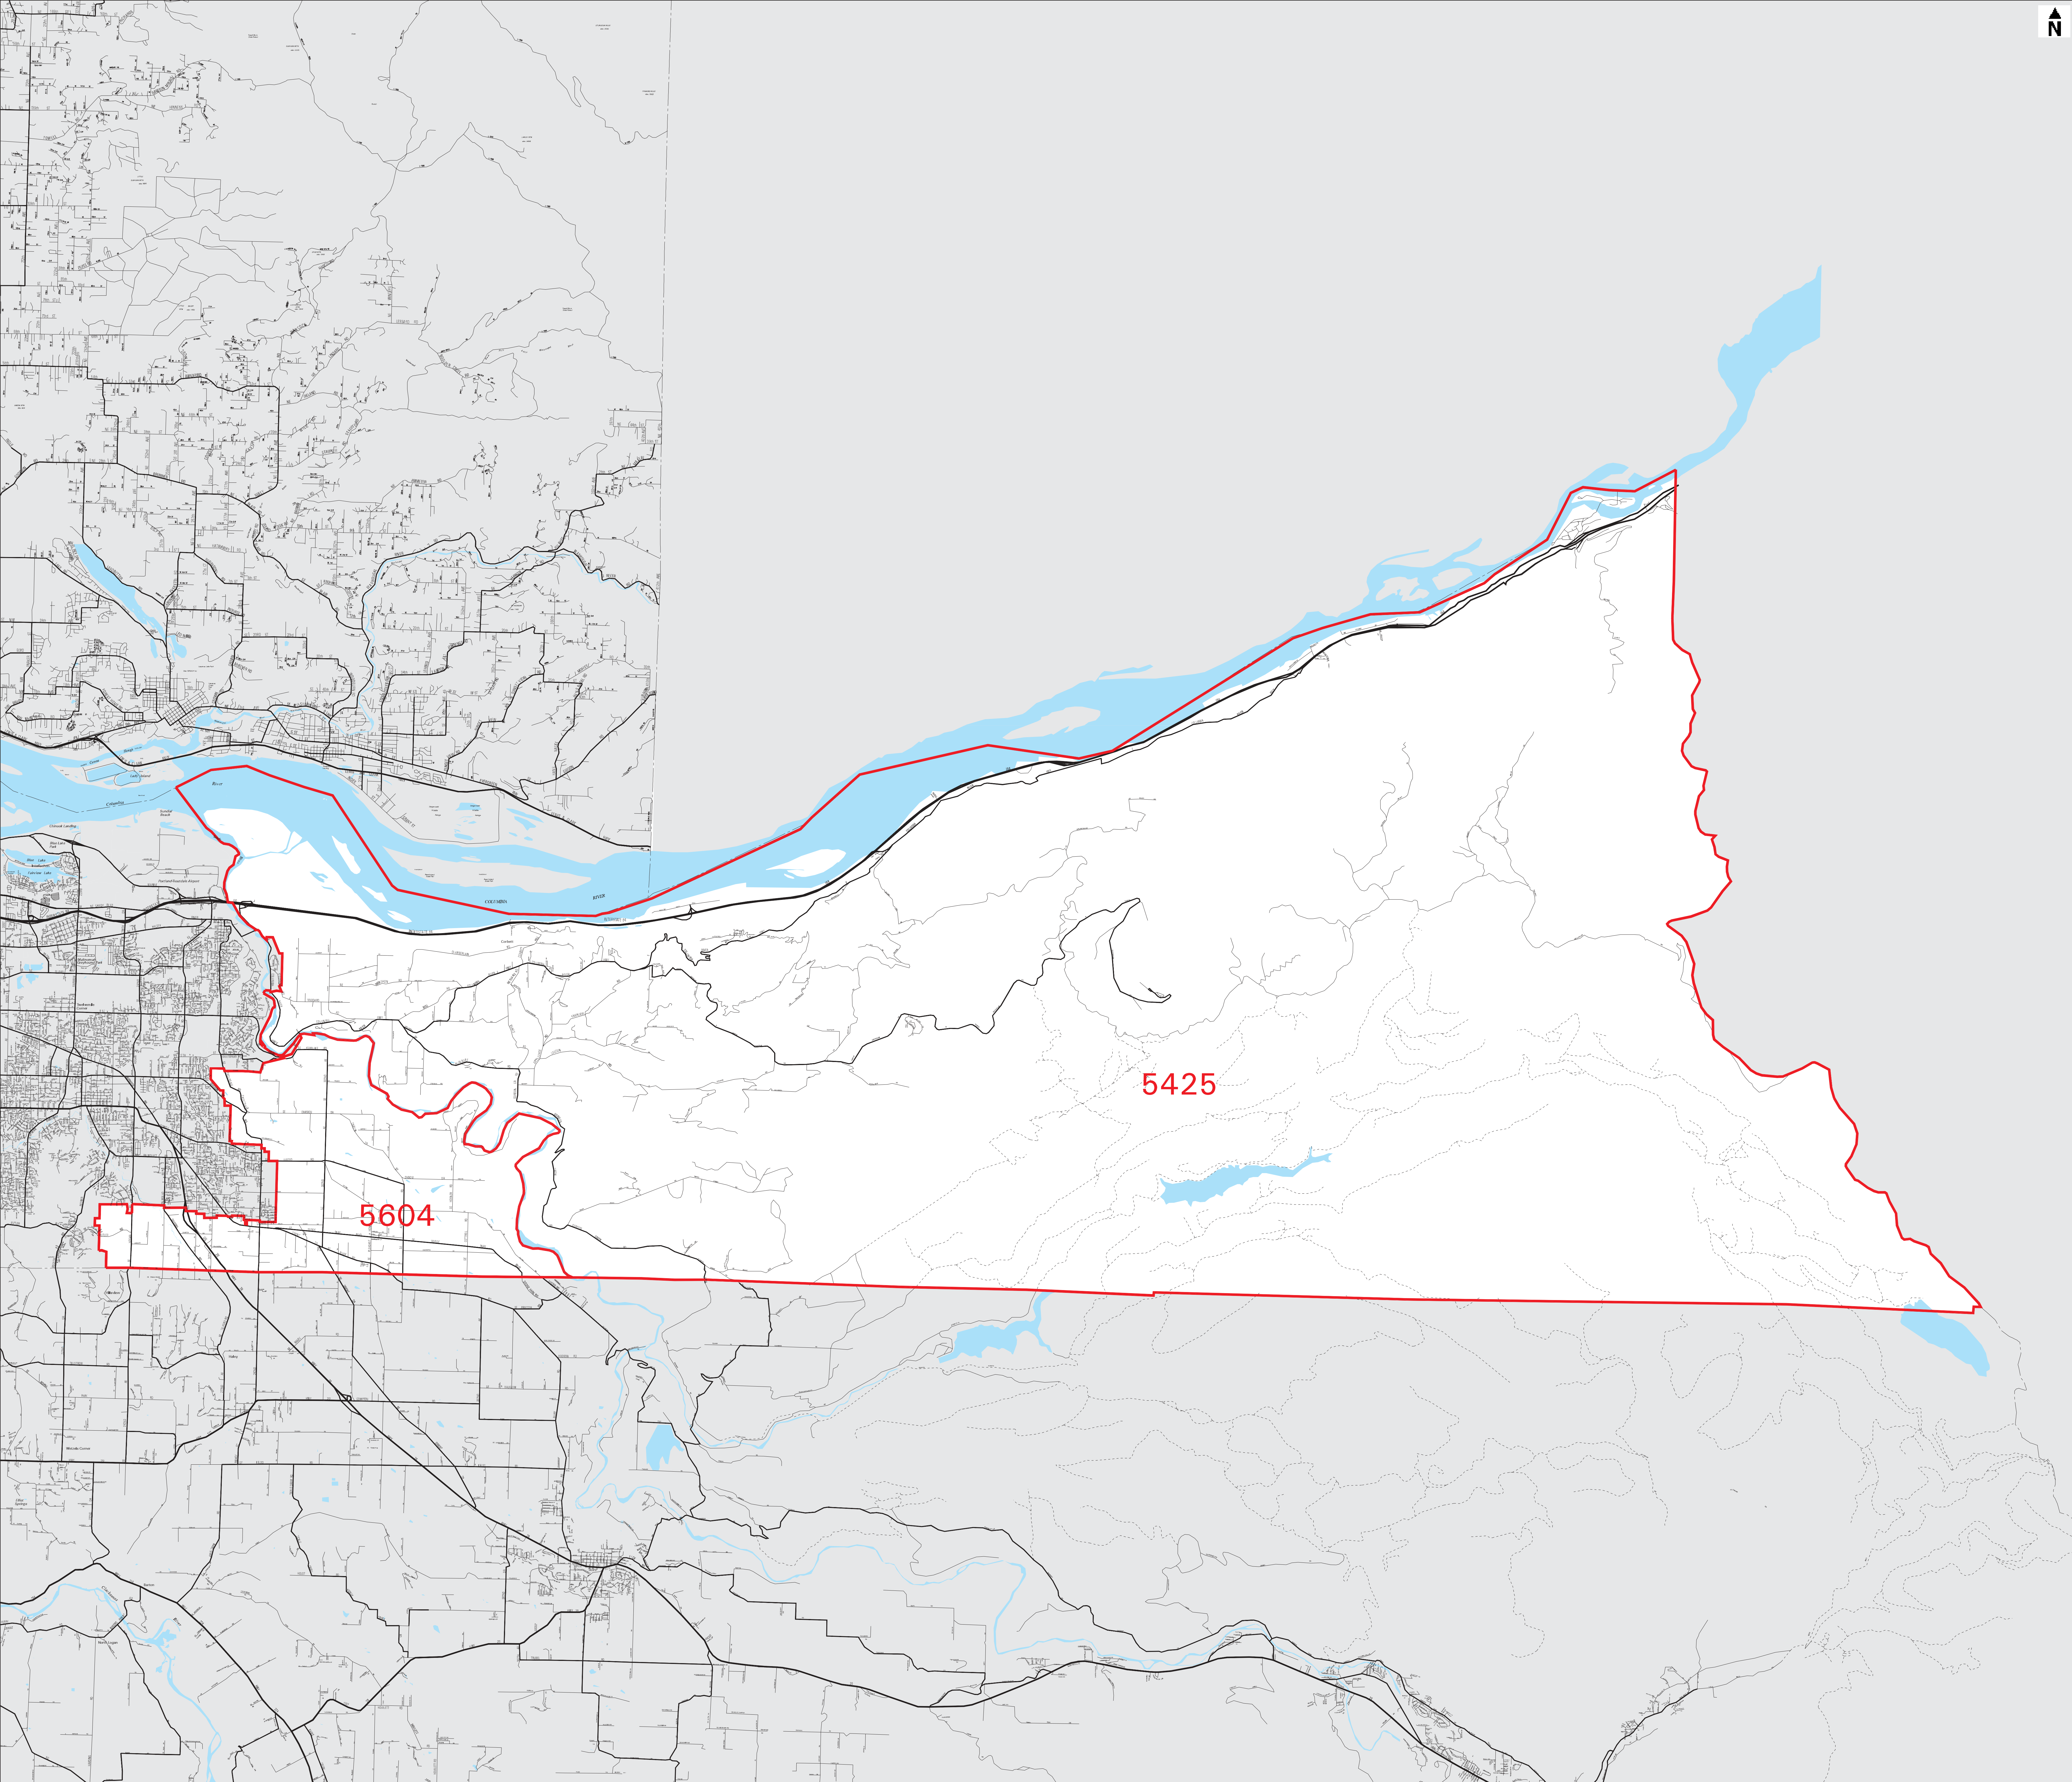

Representative District 52

Multnomah County, Oregon

Precinct Boundary

4085 Precinct Number