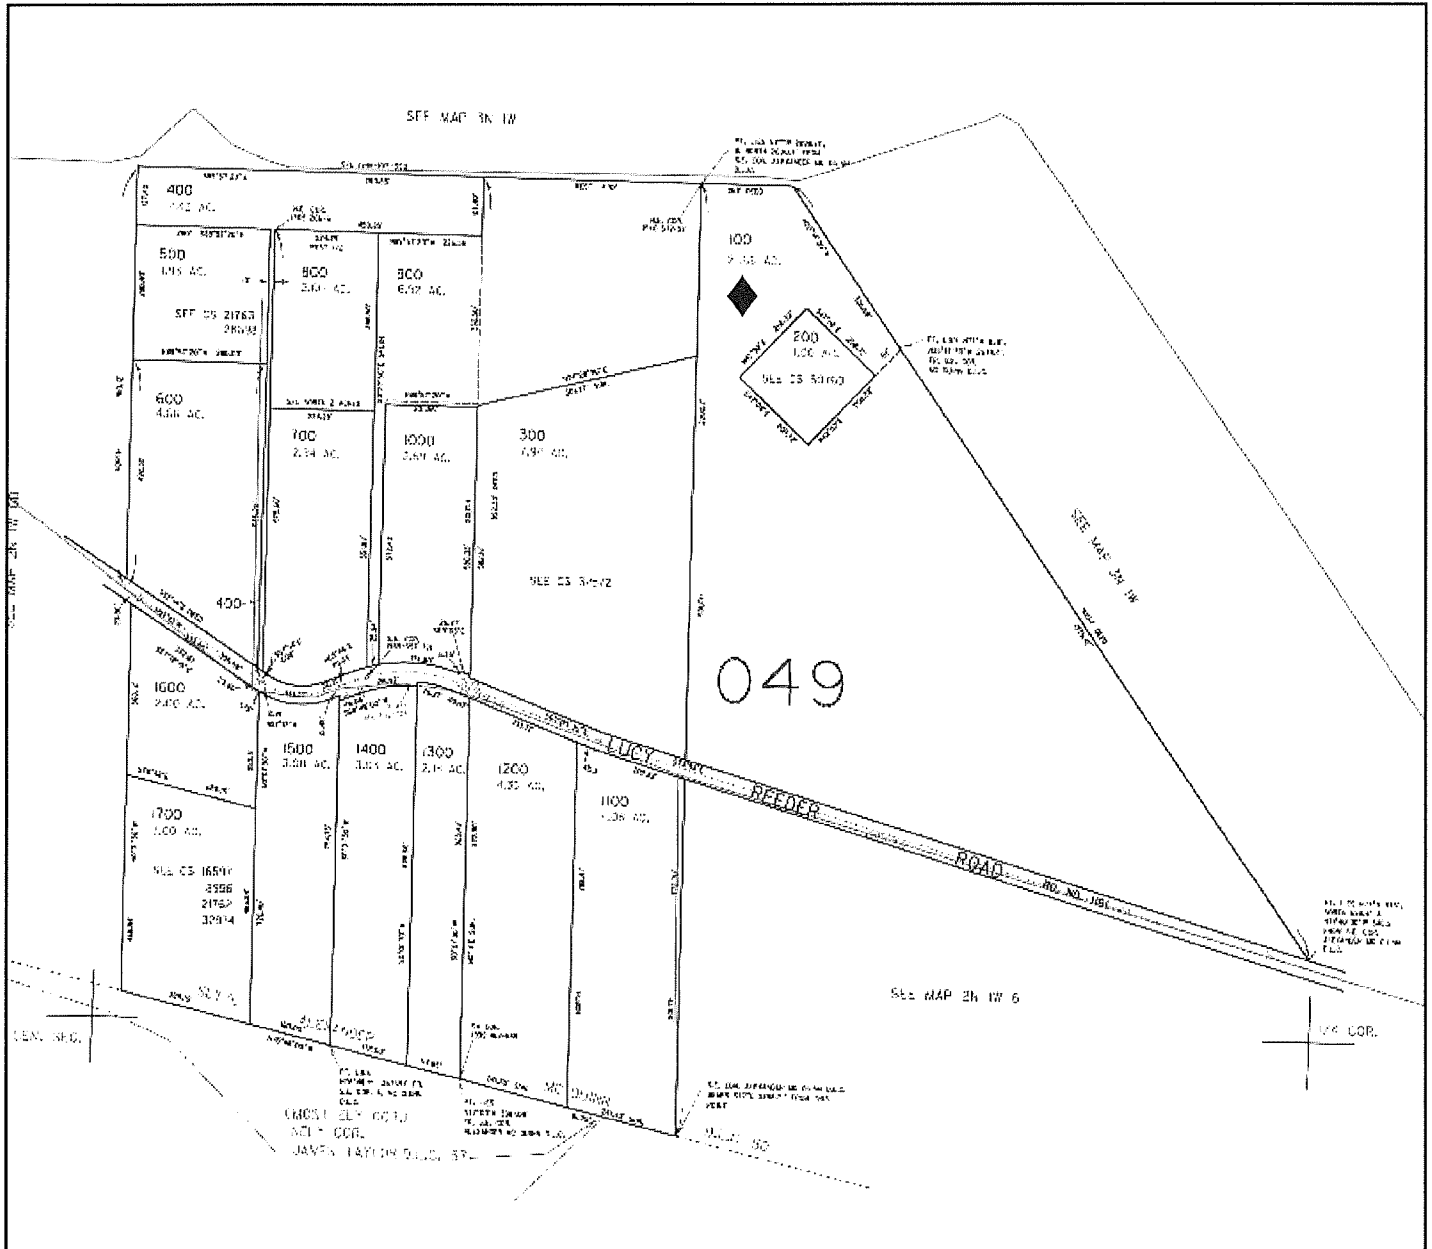

## 4. Assessor's Map

**ParcelID: R324825**  
**NW Lucy Reeder Rd**  
**Portland, OR 97231**

This map/plat is being furnished as an aid in locating the herein described land in relation to adjoining streets, natural boundaries and other land, and is not a survey of the land depicted. Except to the extent a policy of title insurance is expressly modified by endorsement, if any, the company does not insure dimensions, distances, location of easements, acreage or other matters shown thereon.