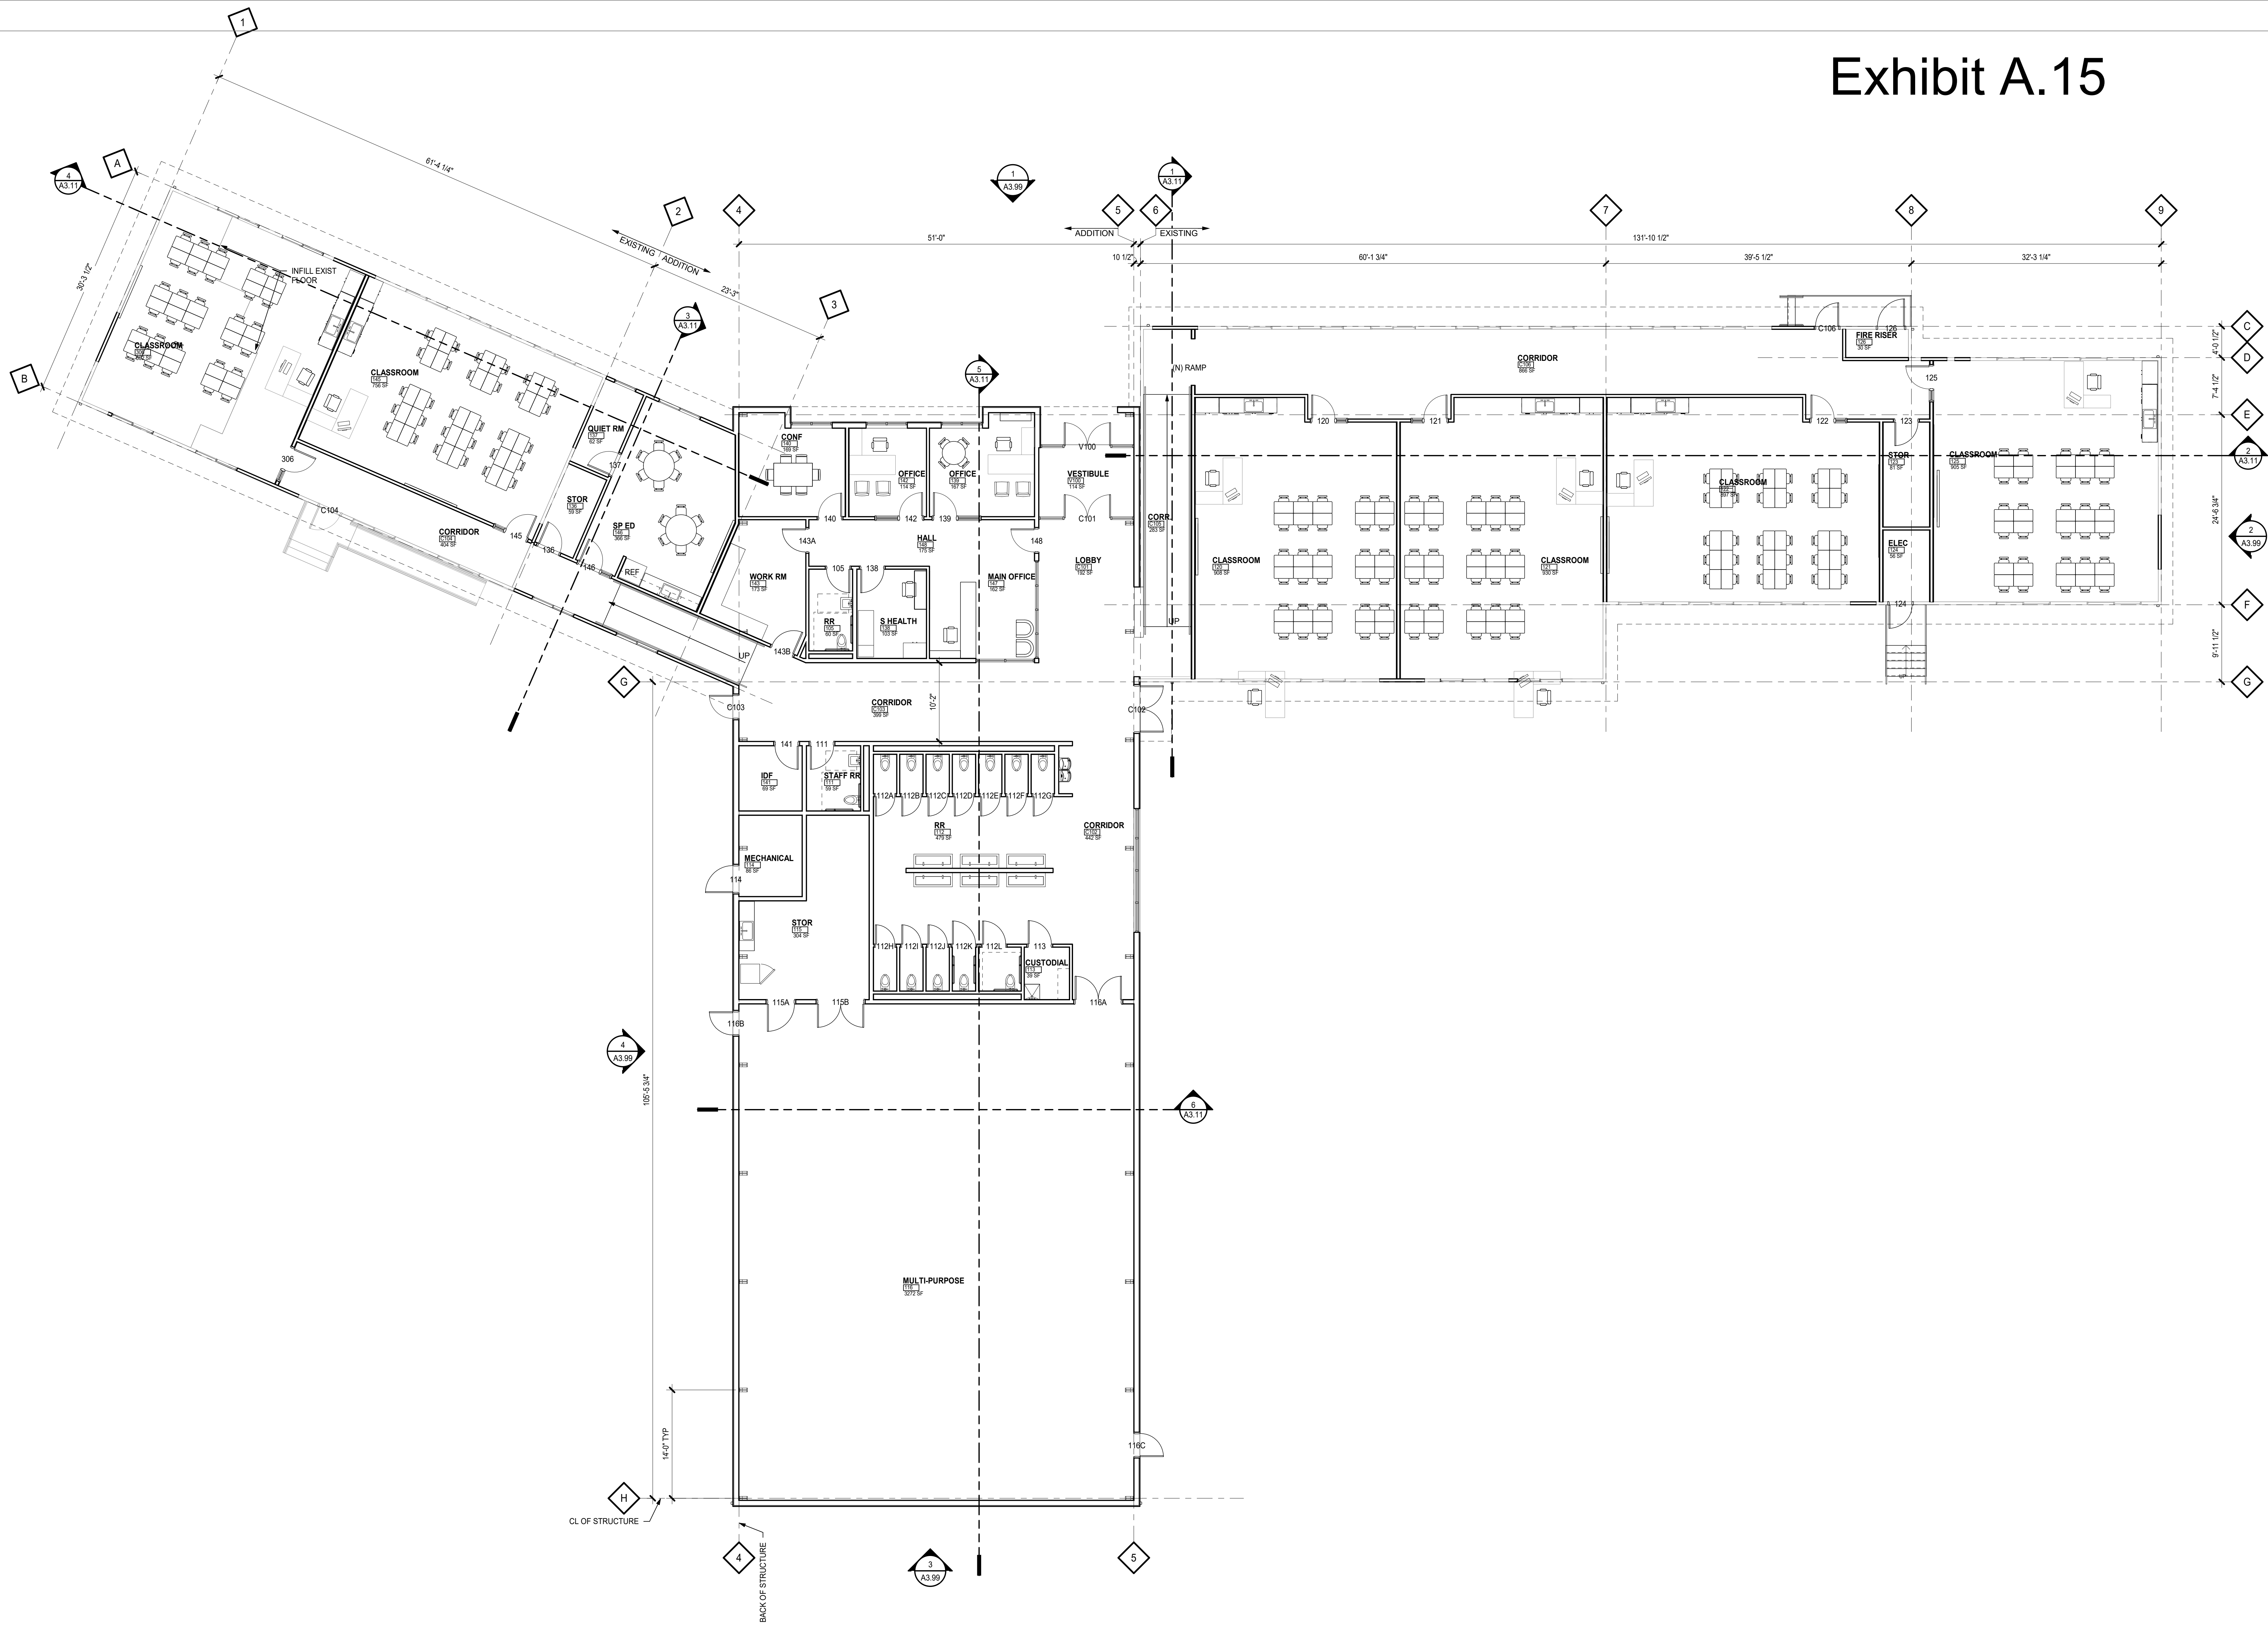

Exhibit A.15

Corbett School District
Woodard Campus
31520 East Woodard Road,
Troutdale, OR 97060

Project

Consultant

Revisions

No.	Description	Date

Stamp

Issuance

DESIGN REVIEW

Date

06/21/2021

Project Number

20019

Drawing Title

MAIN BUILDING FLOOR PLAN

Sheet No.

A2.01

DATE: 6/19/2021 4:15:00 PM
FILE PATH: C:\Users\shena\Documents\20019 CorWMS_R19_Design\CPVE.rvt
copyright © 2018