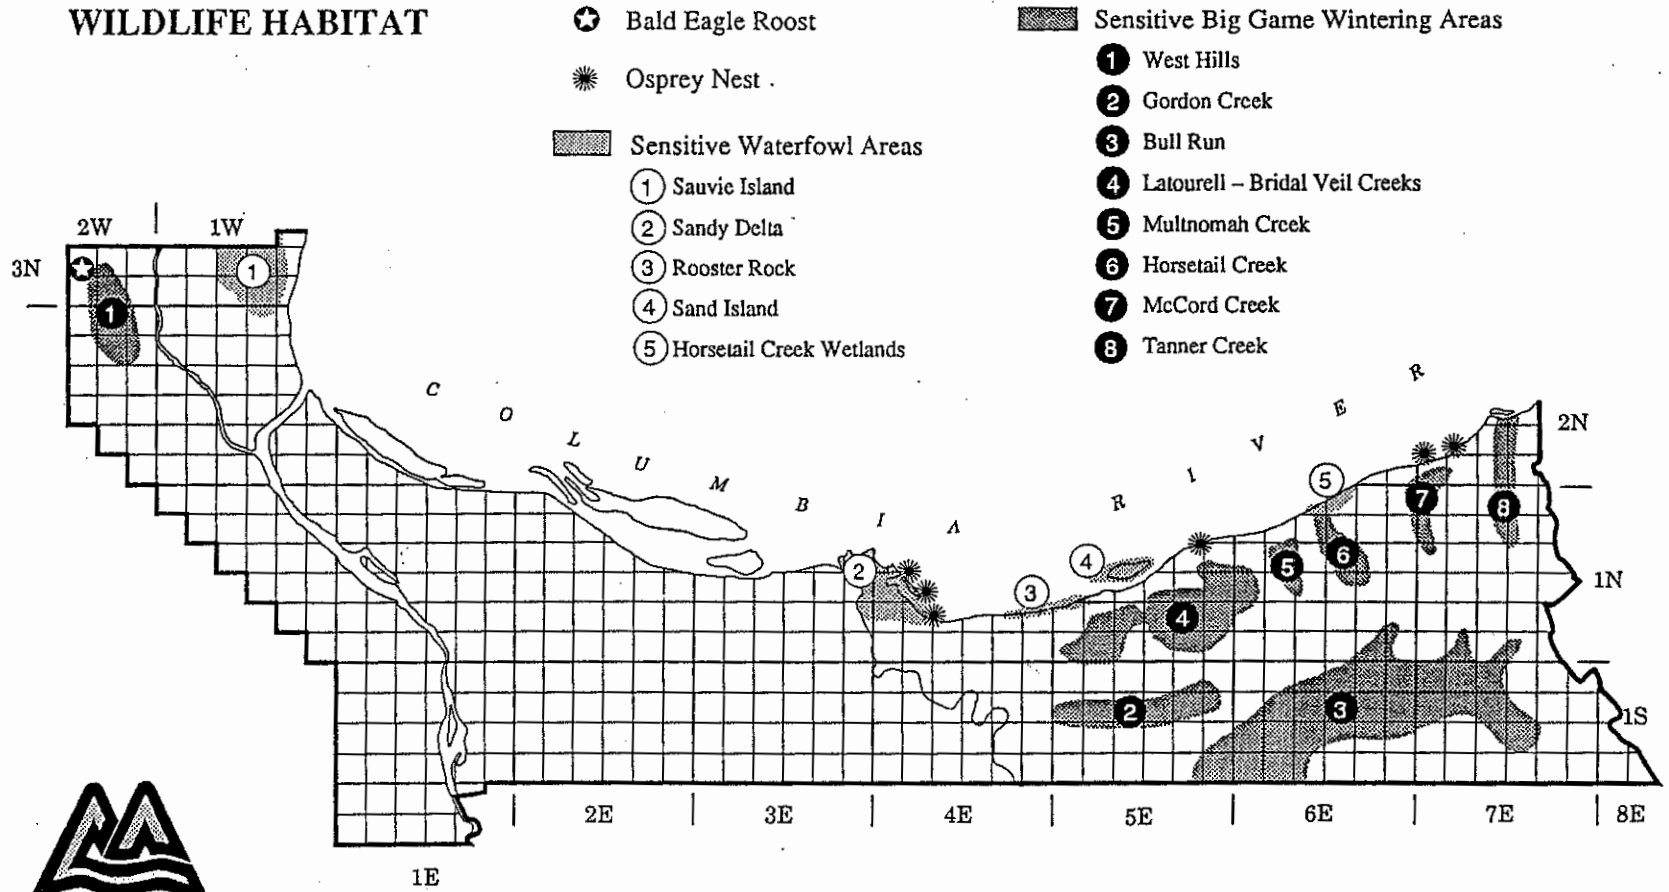

# WILDLIFE HABITAT

★ Bald Eagle Roost

☀ Osprey Nest

▨ Sensitive Waterfowl Areas

▨ Sensitive Big Game Wintering Areas

- ① Sauvie Island
- ② Sandy Delta
- ③ Rooster Rock
- ④ Sand Island
- ⑤ Horsetail Creek Wetlands

- ① West Hills
- ② Gordon Creek
- ③ Bull Run
- ④ Latourell - Bridal Veil Creeks
- ⑤ Multnomah Creek
- ⑥ Horsetail Creek
- ⑦ McCord Creek
- ⑧ Tanner Creek

MULTNOMAH COUNTY