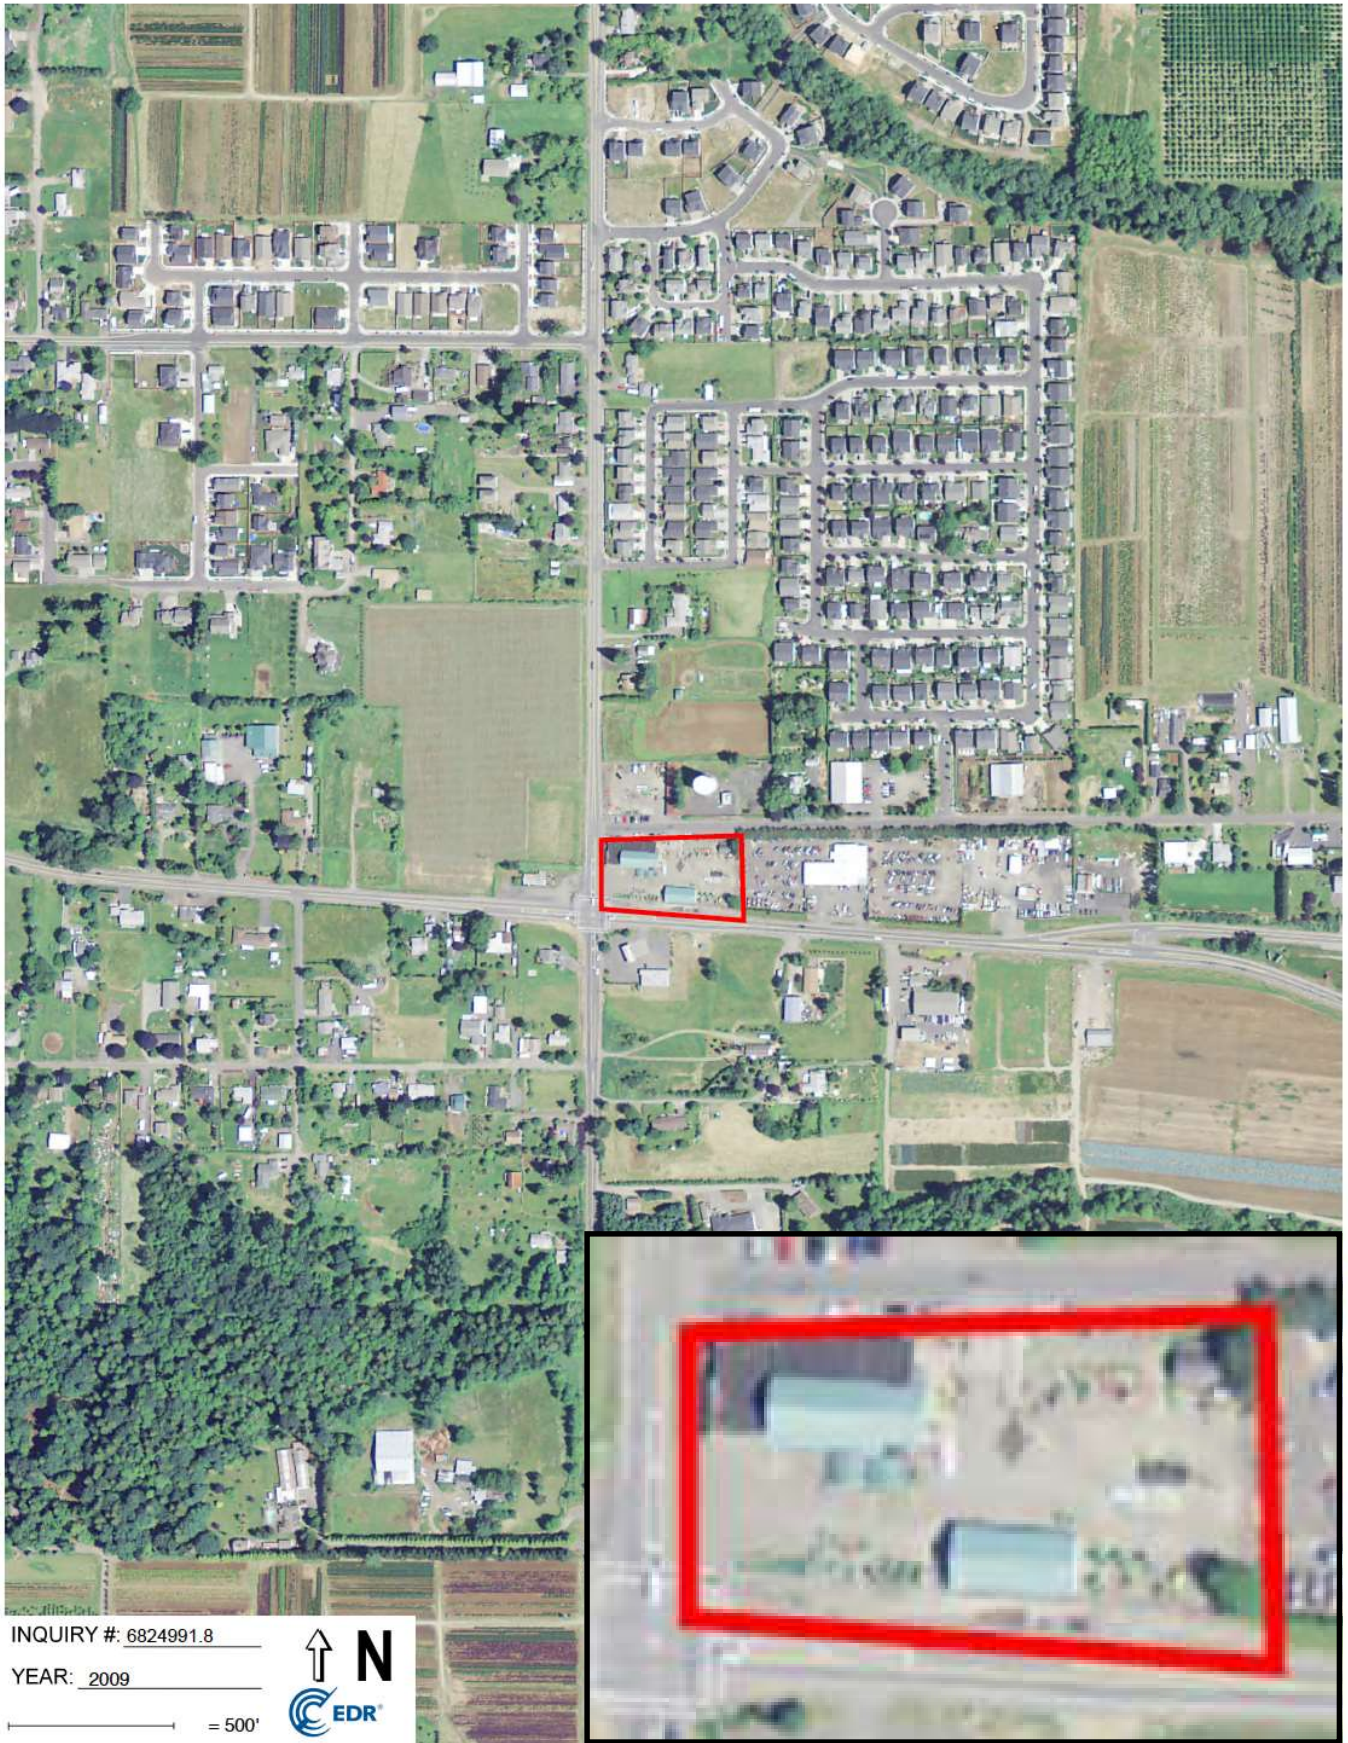

EXHIBIT C

**AERIAL PHOTO COMPILATION
6928 SE 282nd Avenue**

2024 - 1948

SOURCES:

- Google Earth
- Environmental Data Resources, Inc.

February 2025

Google Earth 2023

Google Earth 2022

Google Earth 2018

INQUIRY #: 6824991.8

YEAR: 2016

_____ = 500'

Google Earth 2014

INQUIRY #: 6824991.8

YEAR: 2012

— = 500'

Google Earth 2010

INQUIRY #: 6824991.8

YEAR: 2009

— = 500'

INQUIRY #: 6824991.8

YEAR: 2006

— = 500'

Google Earth 2003

INQUIRY #: 6824991.8

YEAR: 1948

— = 500'