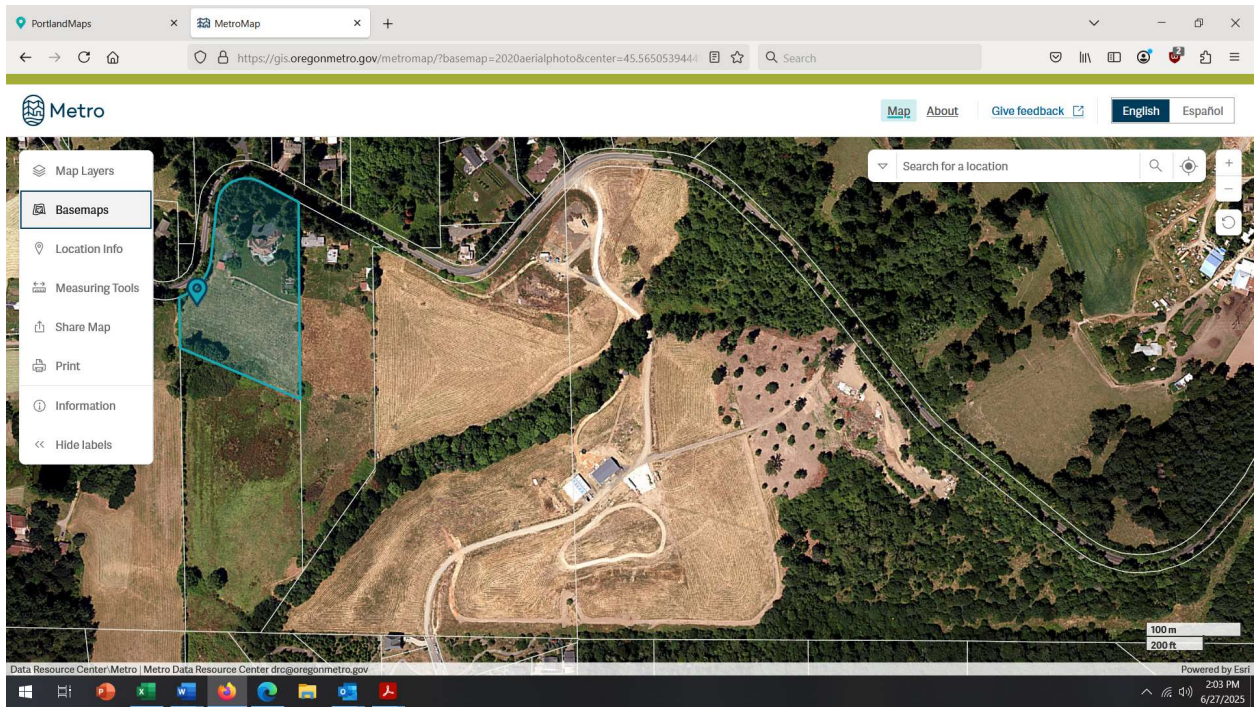

MetroMap 2015 aerial showing 12424 NW Springville Road in the center (not the highlighted property)

MetroMap 2020 aerial showing 12424 NW Springville Road in center (not the highlighted property)

MetroMap 2022 Statewide aerals showing 12424 NW Springville Road in center (not highlighted)

MetroMap 2023 aerial showing 12424 NW Springville Road in center (not the highlighted property)