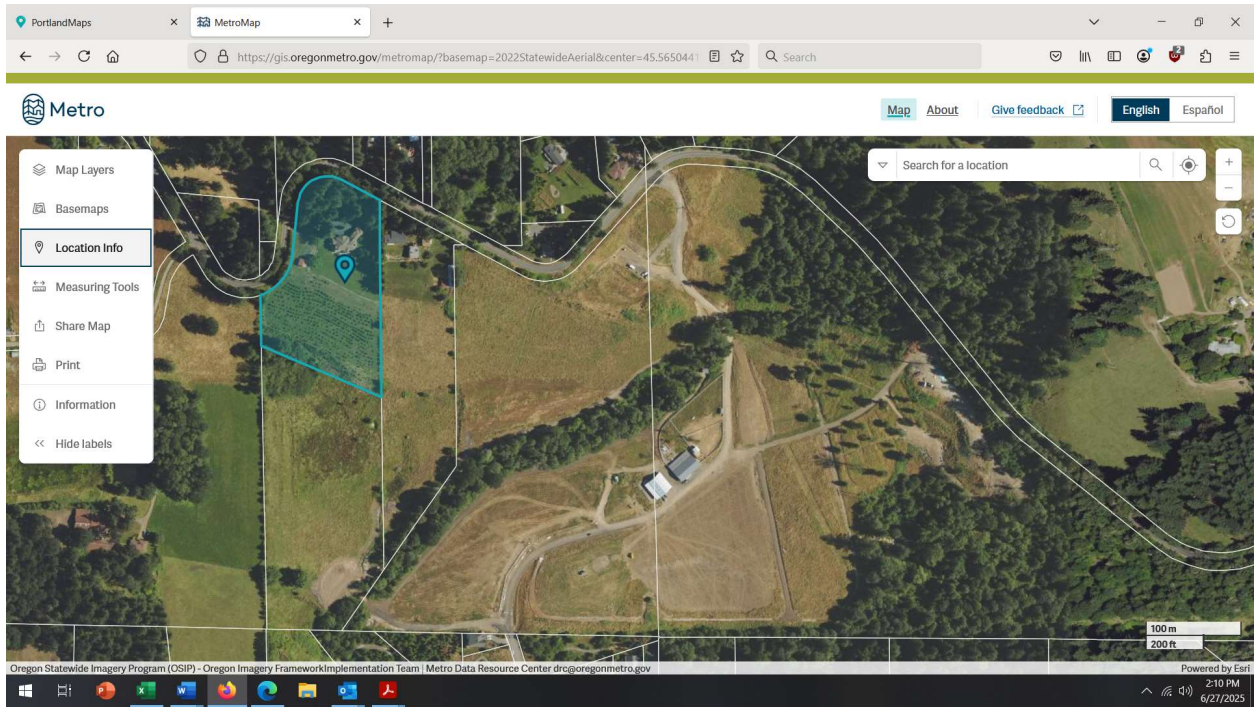

MetroMap 2015 aerial showing 12424 NW Springville Road in the center (not the highlighted property)

MetroMap 2020 aerial showing 12424 NW Springville Road in center (not the highlighted property)

MetroMap 2022 Statewide aerals showing 12424 NW Springville Road in center (not highlighted)

MetroMap 2023 aerial showing 12424 NW Springville Road in center (not the highlighted property)