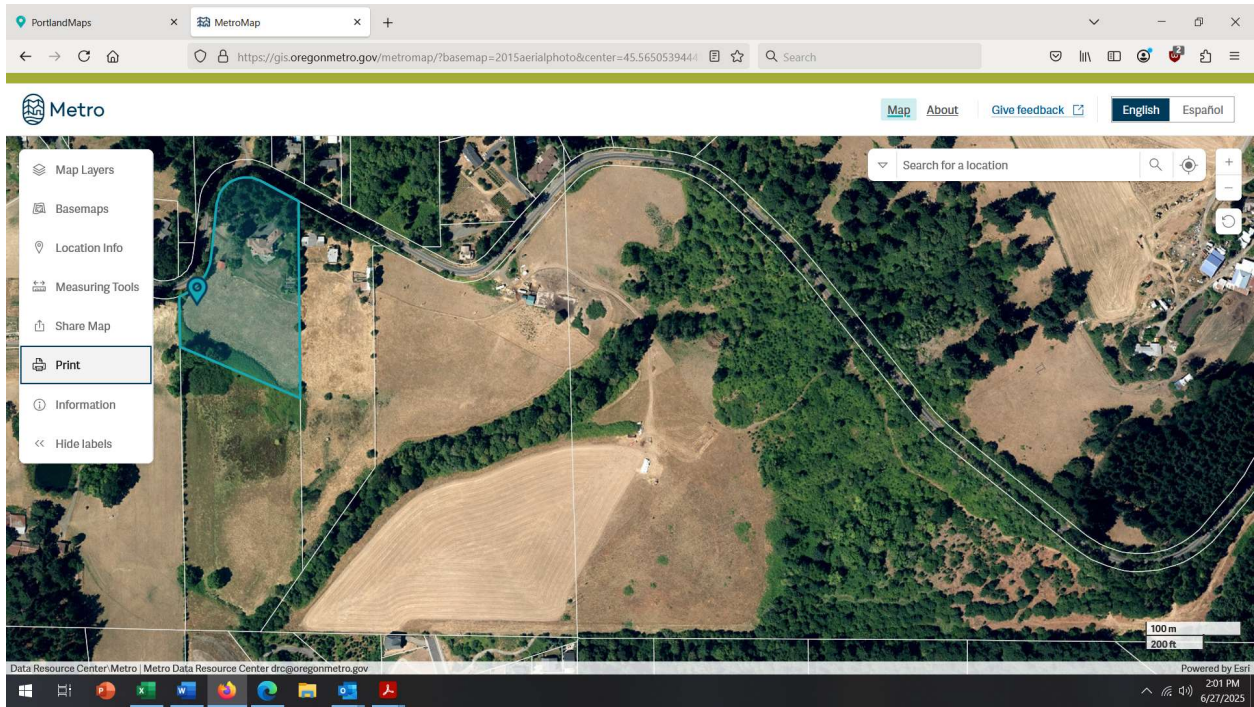

MetroMap 2015 aerial showing 12424 NW Springville Road in the center (not the highlighted property)

MetroMap 2020 aerial showing 12424 NW Springville Road in center (not the highlighted property)

MetroMap 2022 Statewide aerals showing 12424 NW Springville Road in center (not highlighted)

MetroMap 2023 aerial showing 12424 NW Springville Road in center (not the highlighted property)