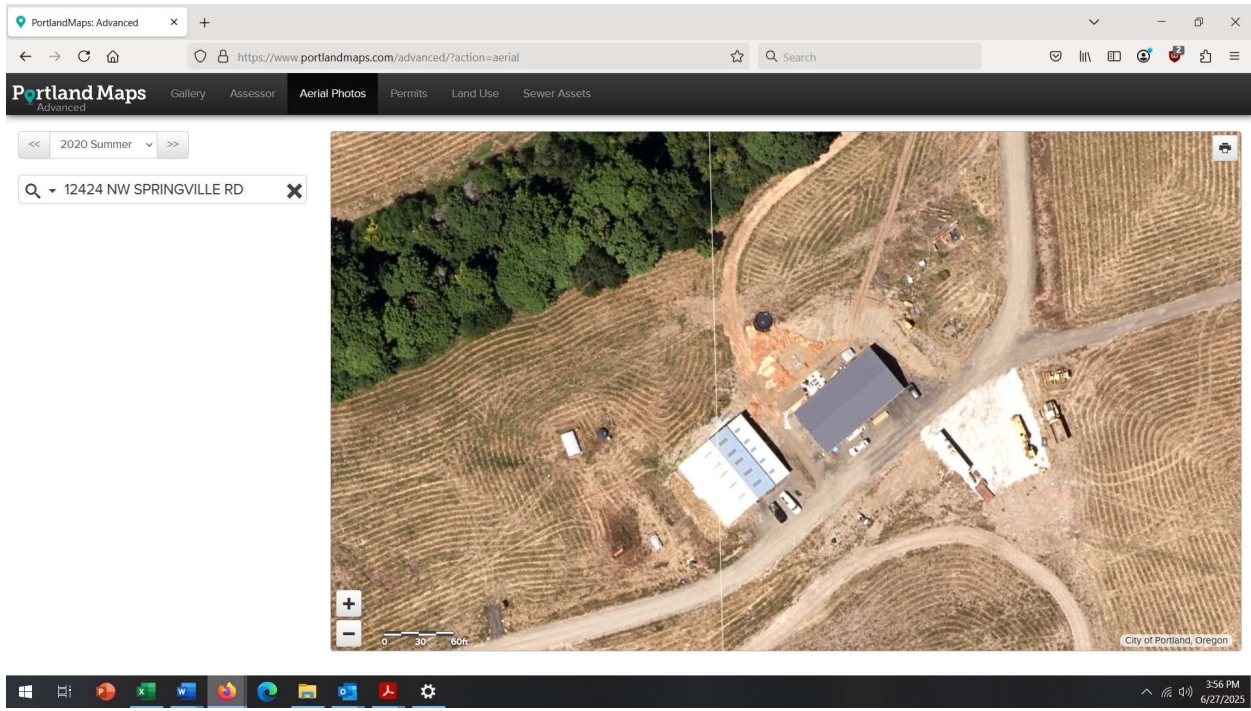

2020 Summer aerial from Portland maps, and enlarged views. Where are all the goats?

2024 Summer... goats??

<< 2024 Summer >>

Q 12424 NW SPRINGVILLE RD X