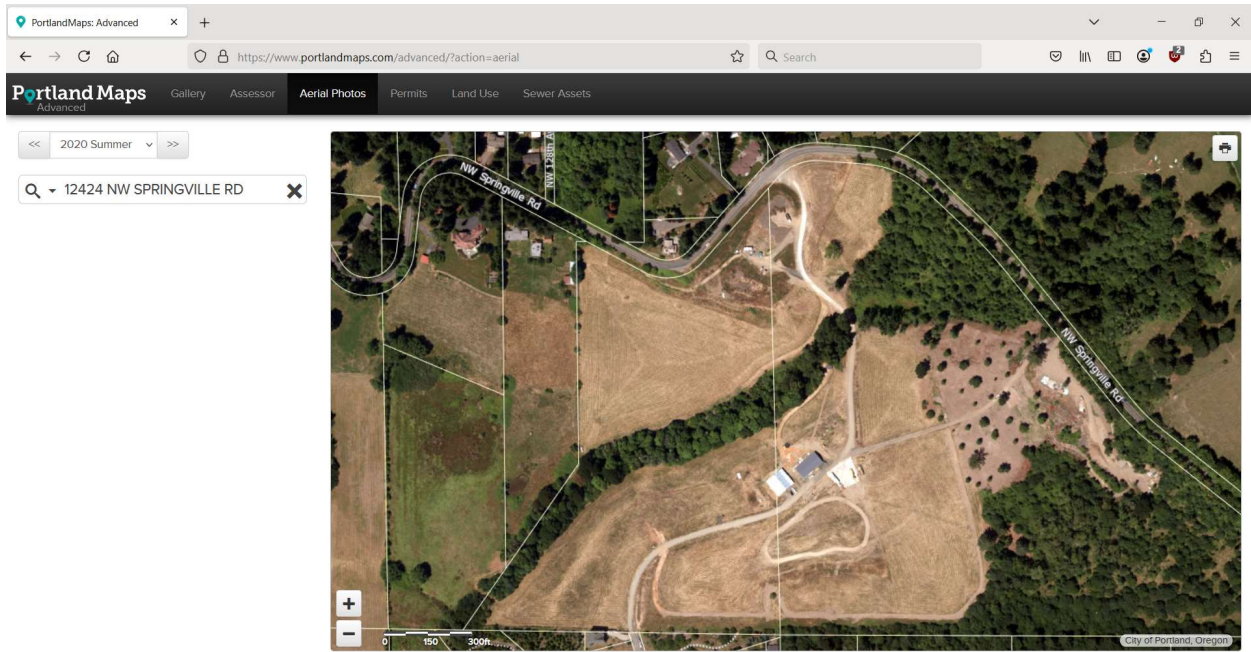

2020 Summer aerial from Portland maps, and enlarged views. Where are all the goats?

2024 Summer... goats??

<< 2024 Summer >>

Q 12424 NW SPRINGVILLE RD X