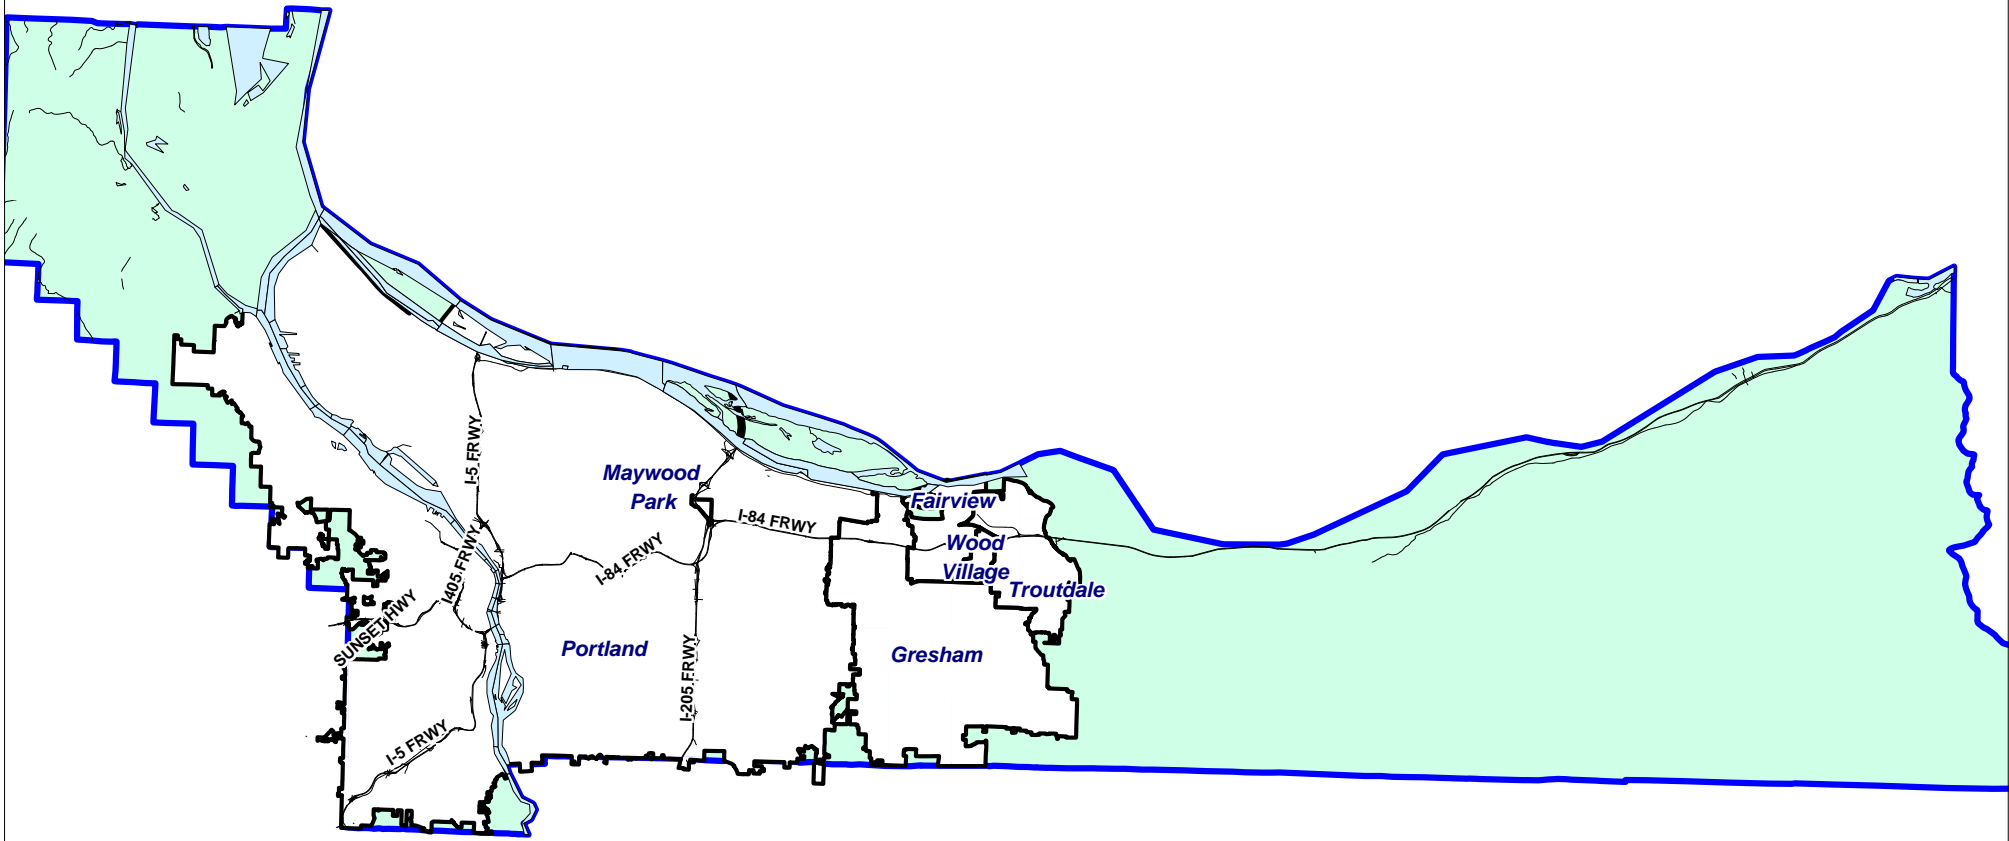

Incorporated Cities in Multnomah County*

-  = City Boundary
-  = Unincorporated Multnomah County

Note: The 2008 PSU population estimate for Multnomah County was 717,880. There were an estimated 12,268 people living in unincorporated Multnomah County.