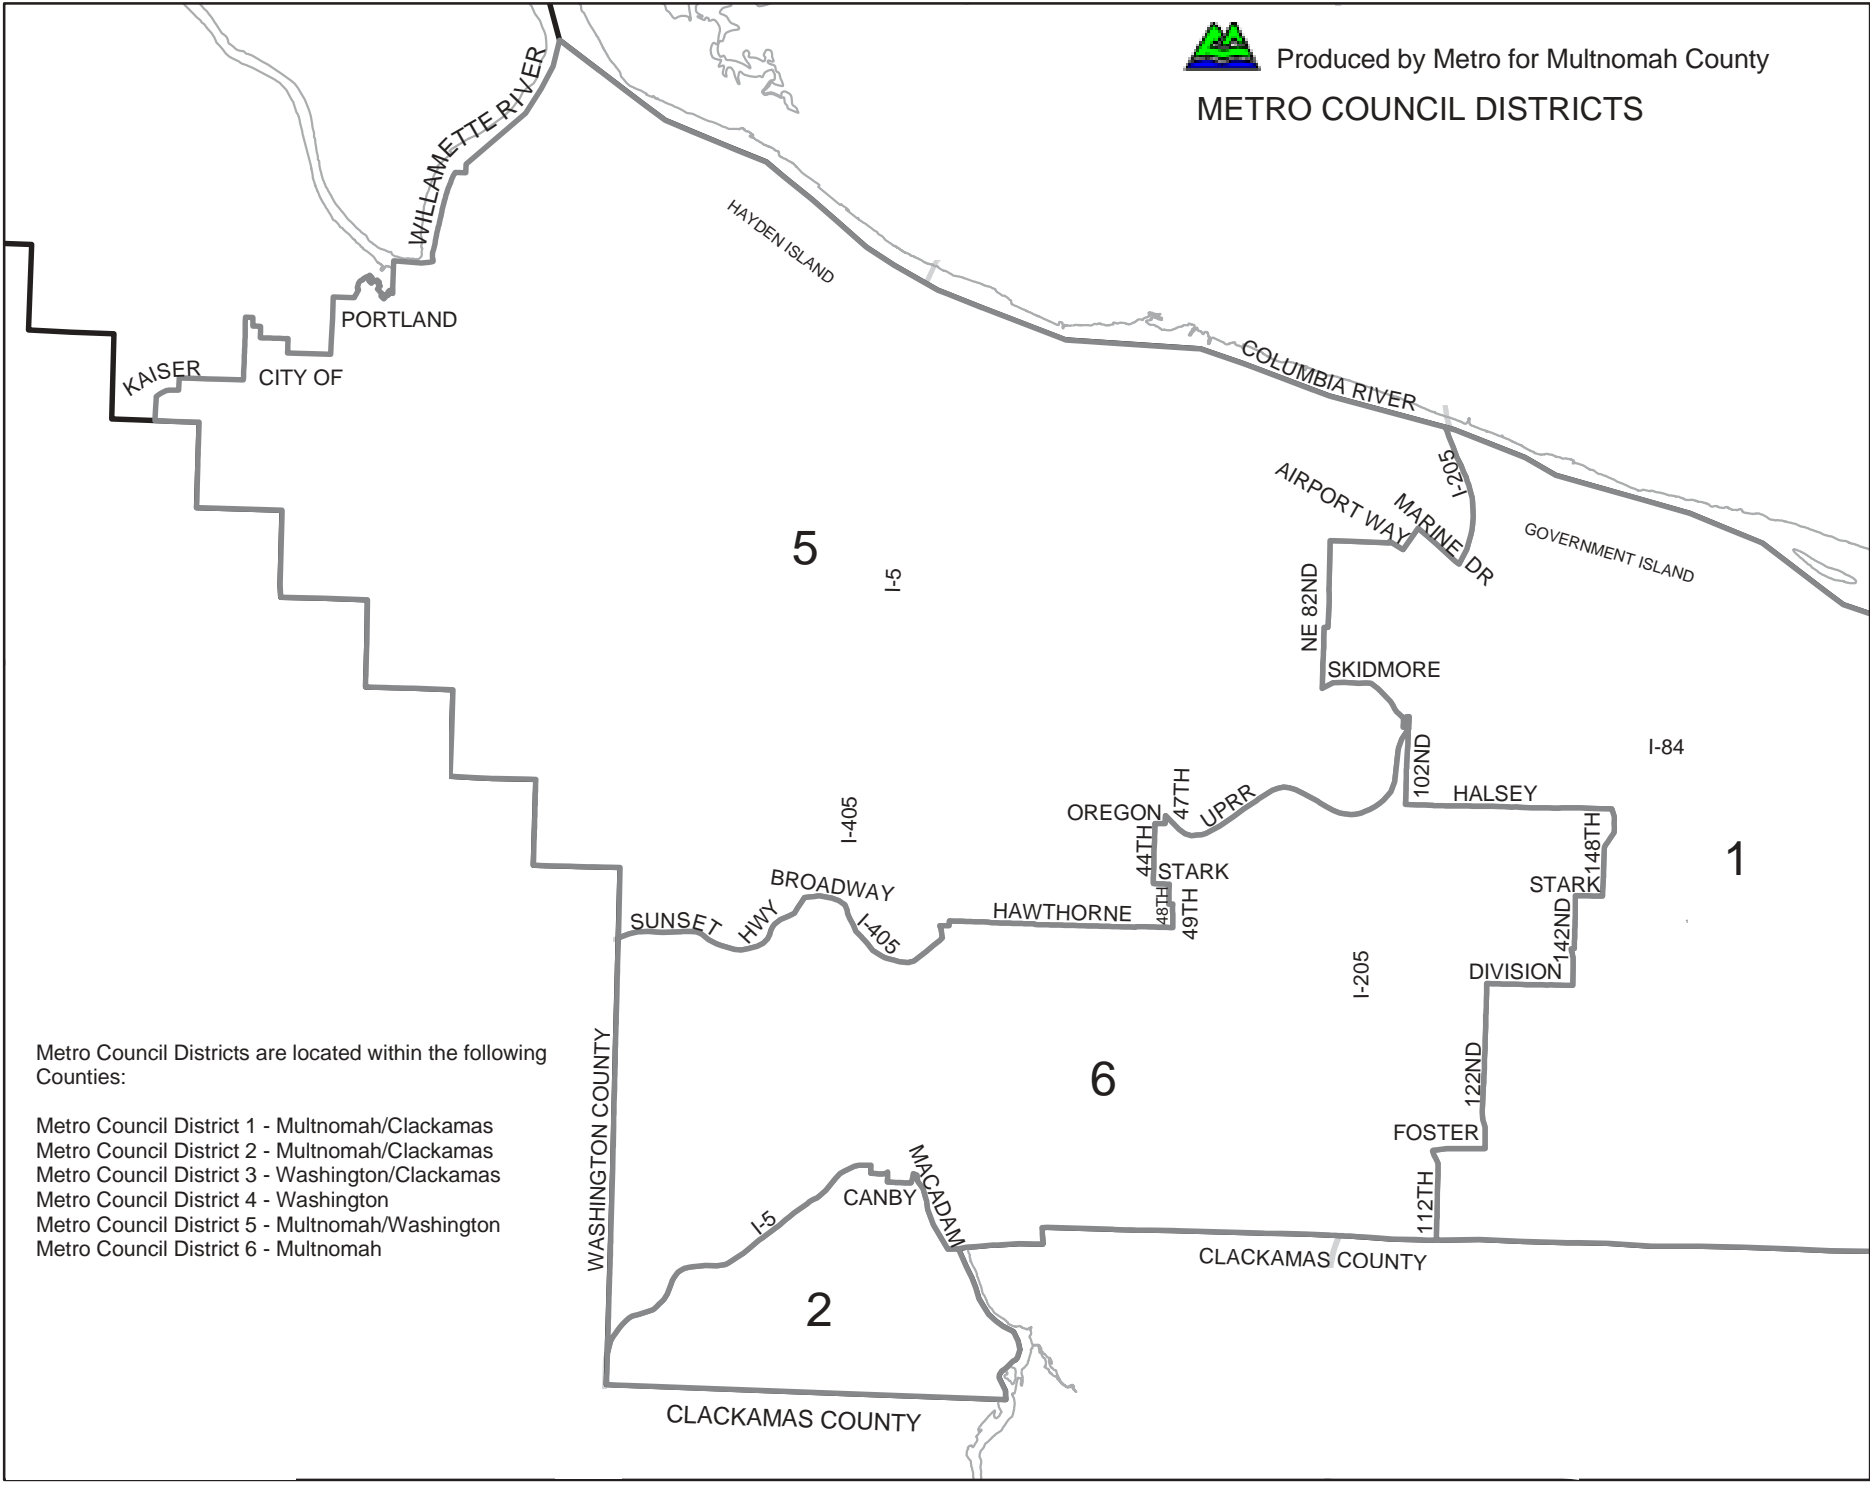

# METRO COUNCIL DISTRICTS

Metro Council Districts are located within the following Counties:

- Metro Council District 1 - Multnomah/Clackamas
- Metro Council District 2 - Multnomah/Clackamas
- Metro Council District 3 - Washington/Clackamas
- Metro Council District 4 - Washington
- Metro Council District 5 - Multnomah/Washington
- Metro Council District 6 - Multnomah

MULTNOMAH COUNTY  
COMMISSIONER DISTRICTS