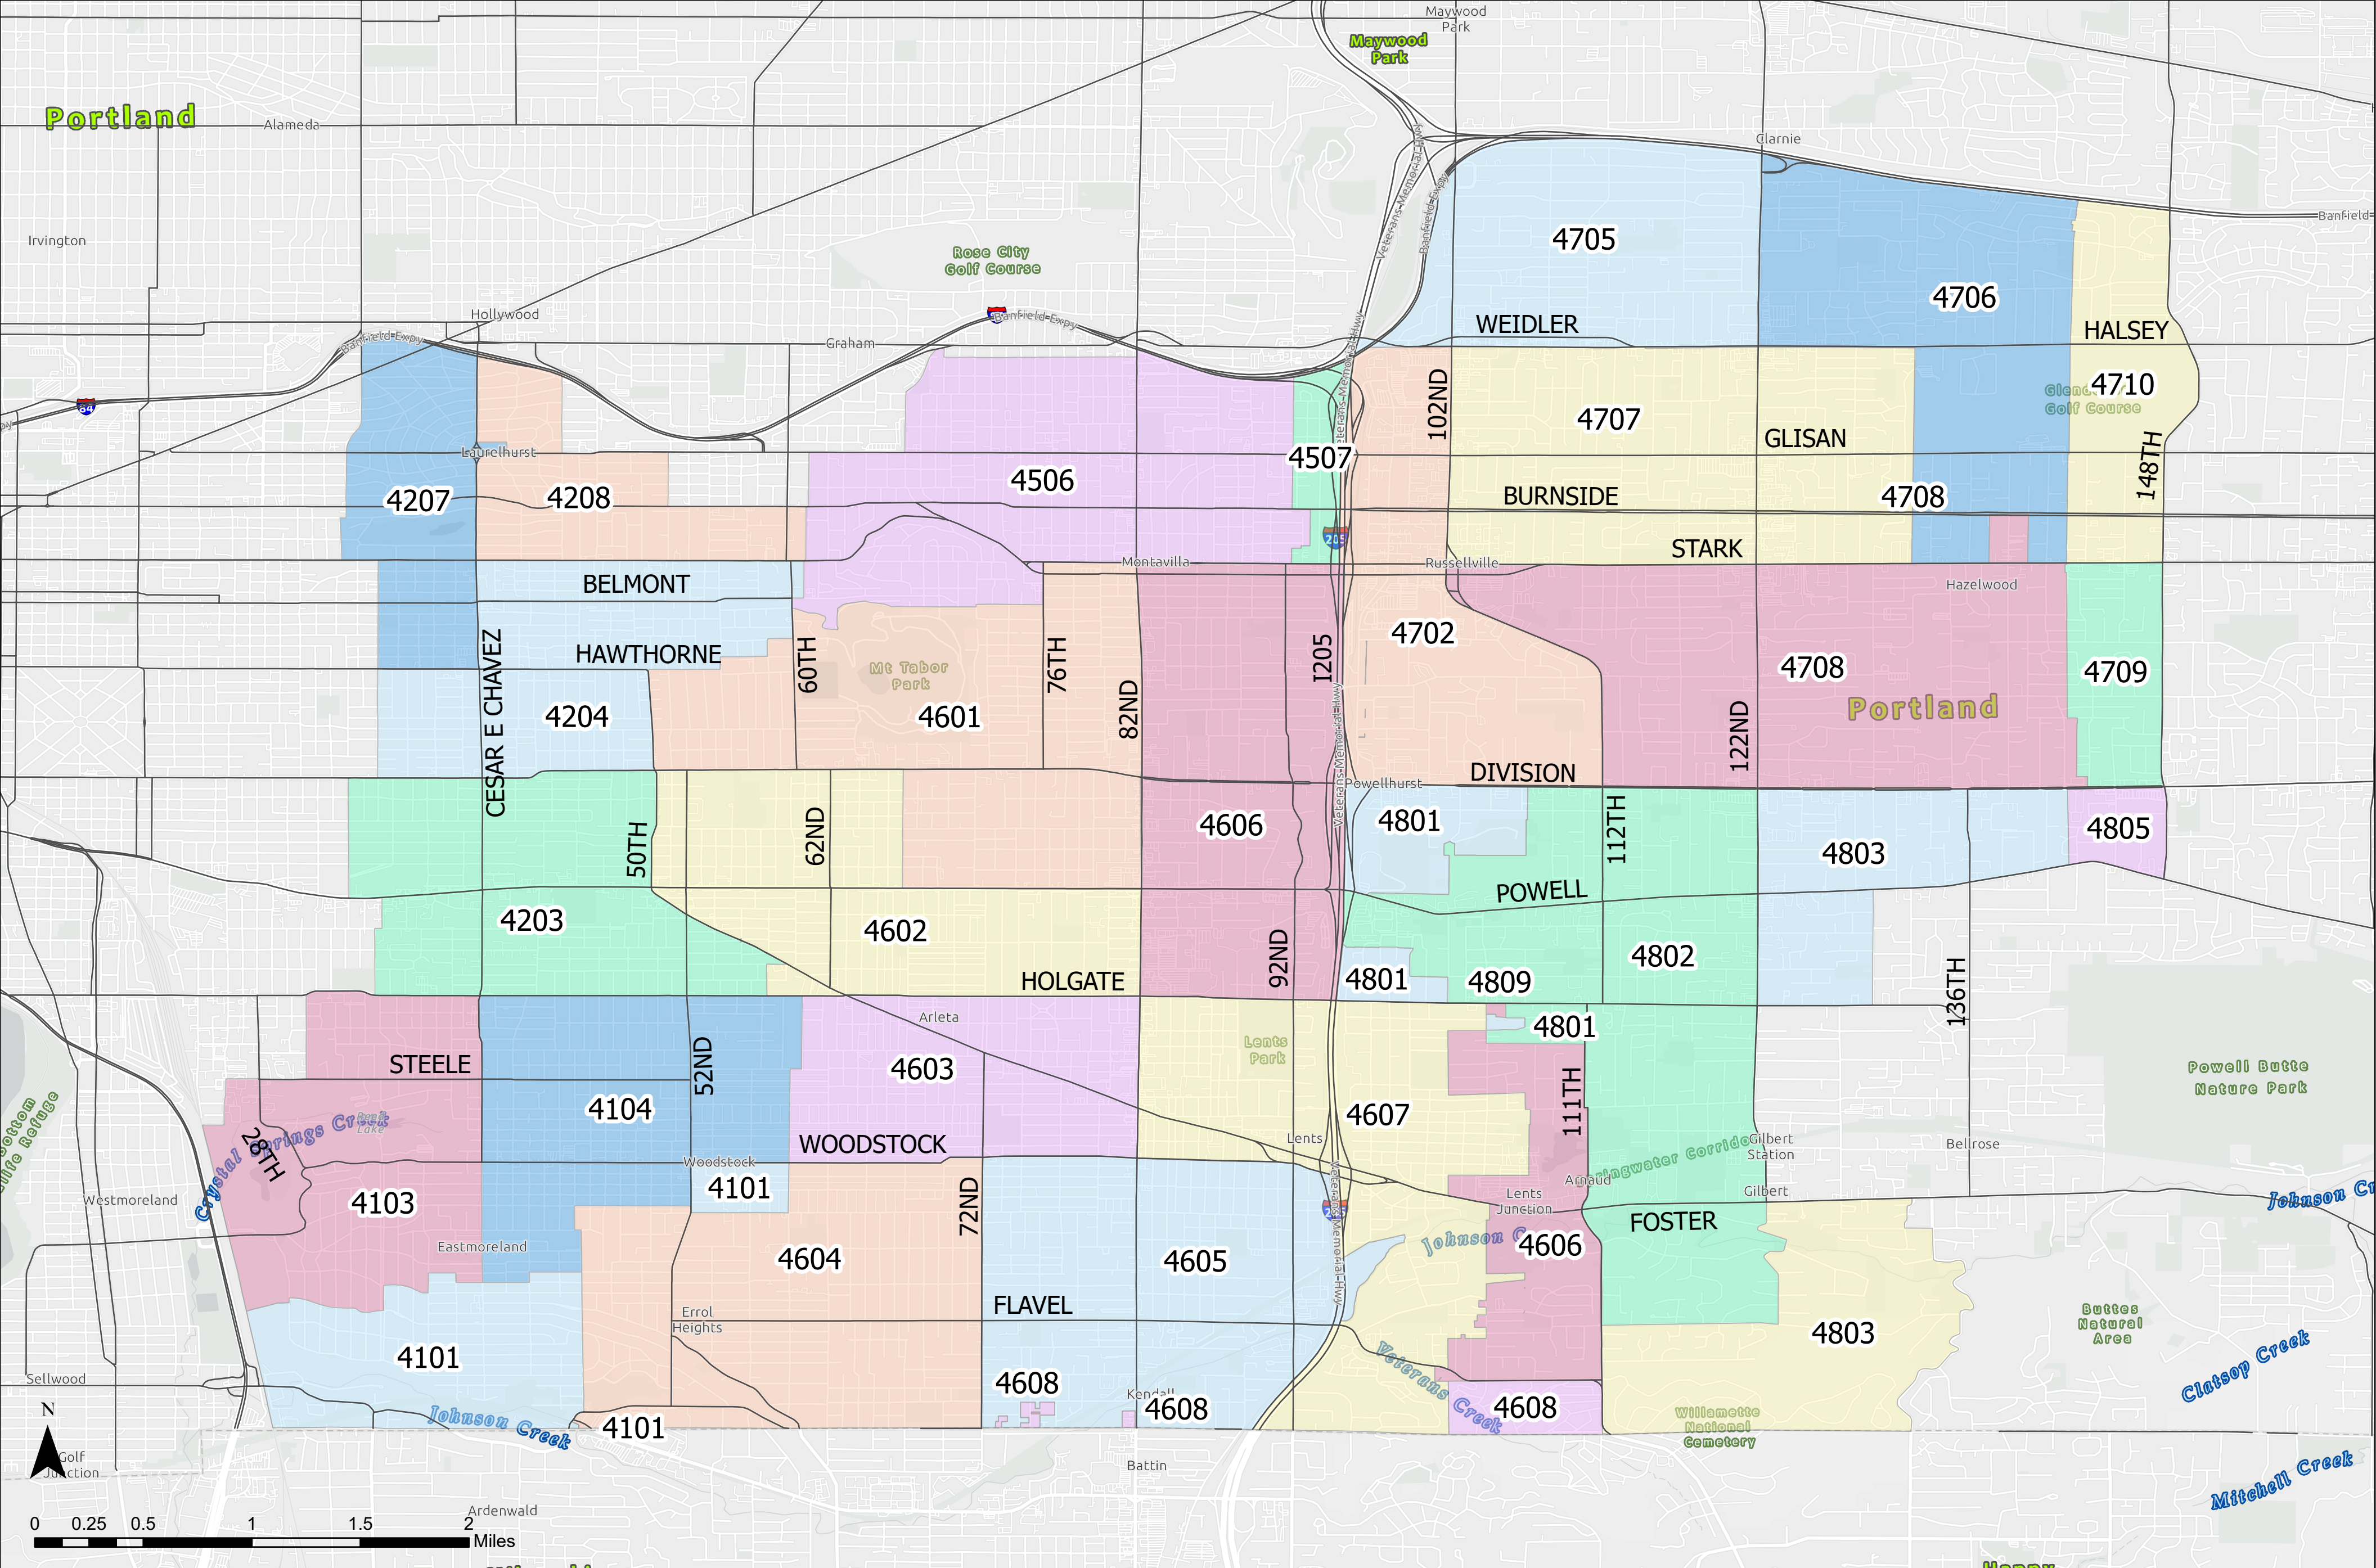

Portland

- Legend**
- Streets
 - Precincts**
 -
 -
 -
 -
 -
 -

Commissioner District 3 Precincts Multnomah County

Disclaimer: This map is for reference use only.
Data is derived from multiple sources with
varying levels of accuracy