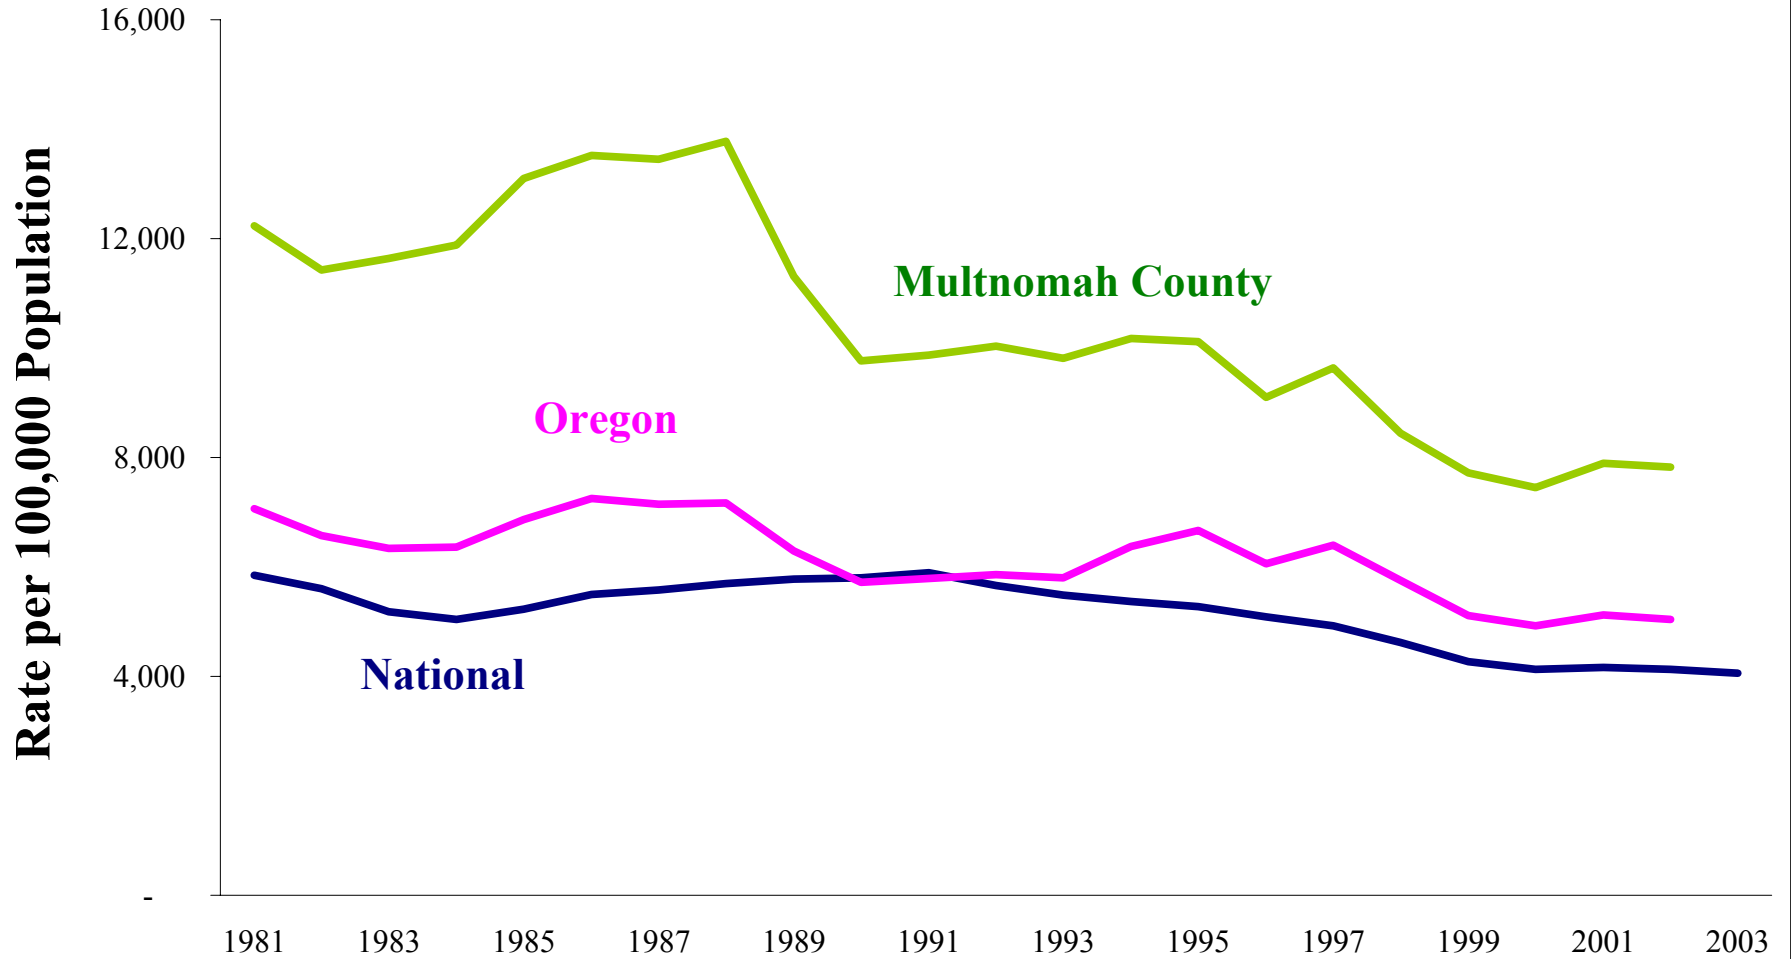

National, State, and County Index Offense Rates*

* Index crimes are eight serious crimes (four person and four property crimes) reported to the FBI.

Sources: FBI Uniform Crime Reports and Oregon LEDS. Oregon and Multnomah County 2003 data unavailable. Crime rates correlate significantly from .69 to .93 ($\alpha=.01$).