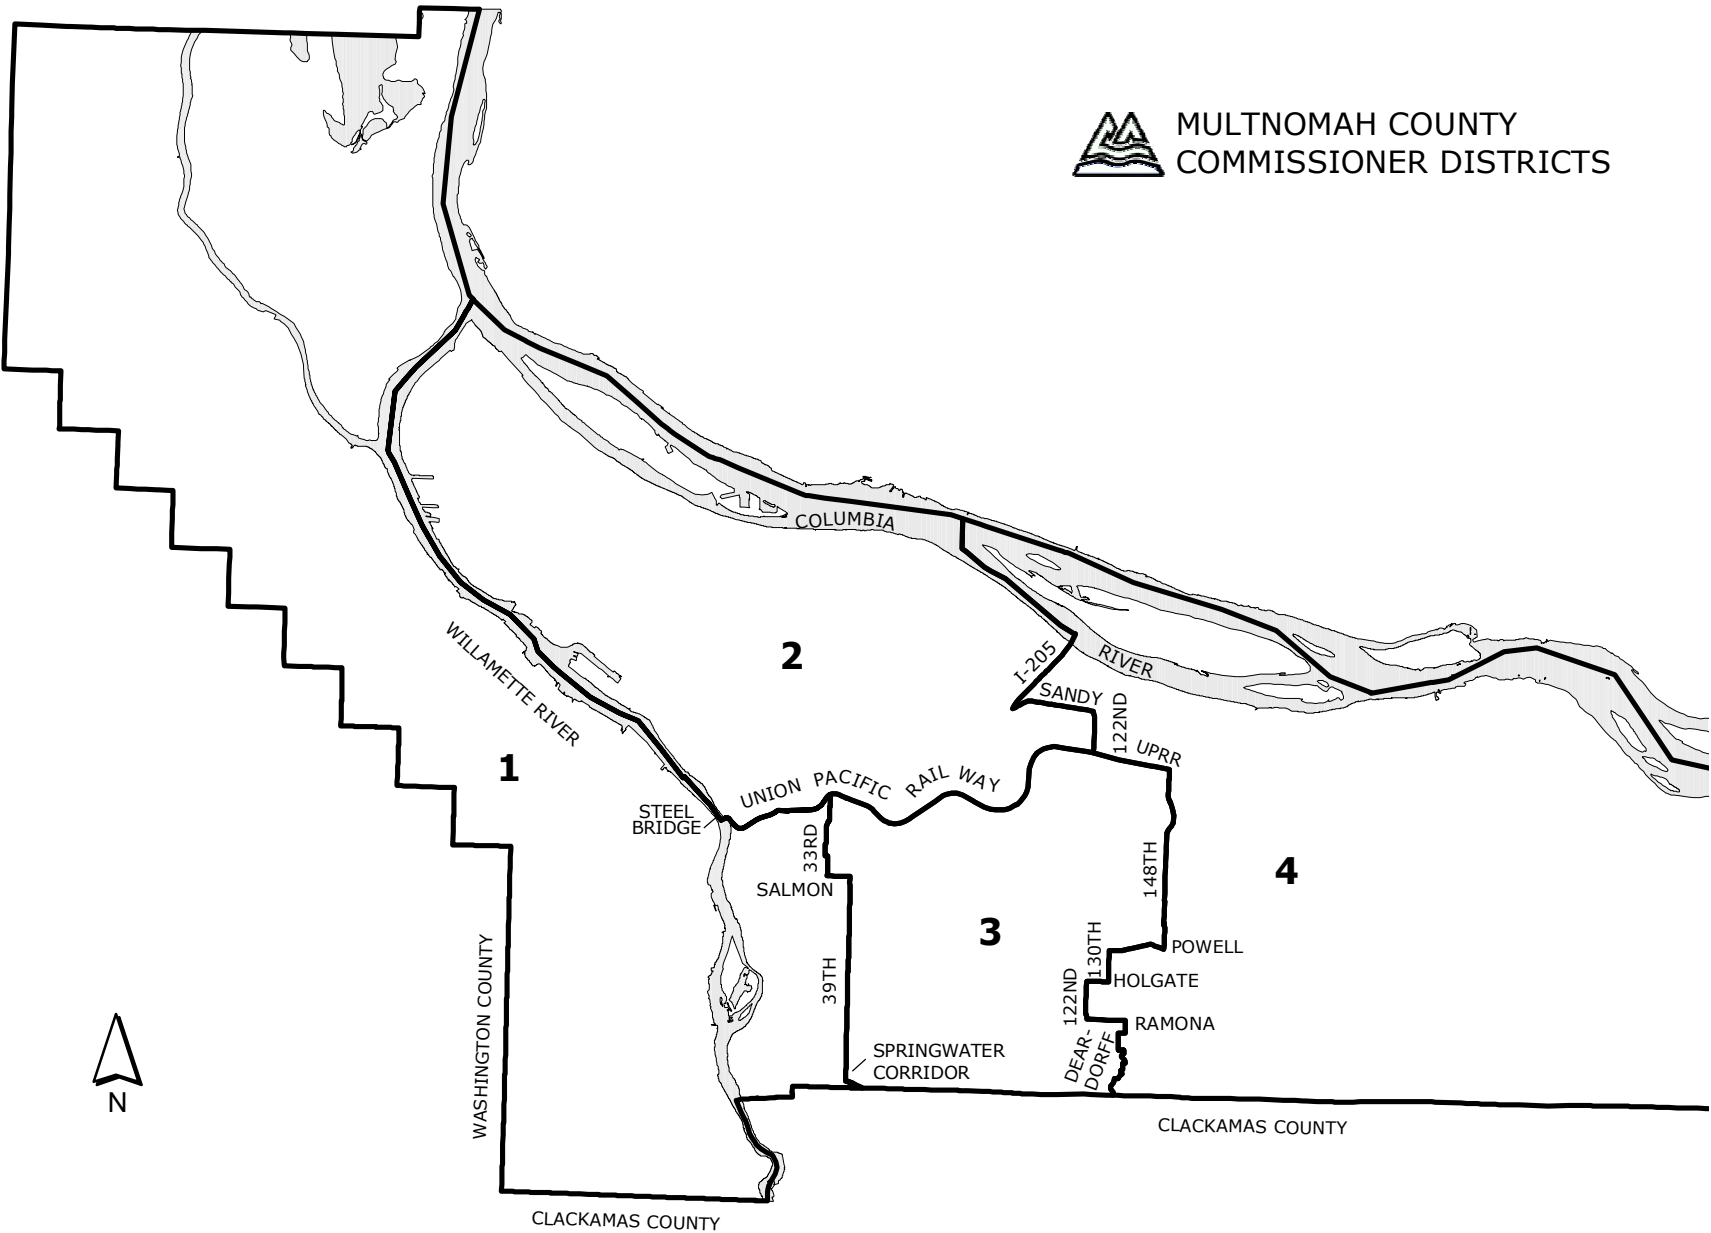

MULTNOMAH COUNTY
COMMISSIONER DISTRICTS

WASHINGTON COUNTY

CLACKAMAS COUNTY

CLACKAMAS COUNTY

1

2

3

4

WILLAMETTE RIVER

COLUMBIA

I-205 SANDY RIVER

UNION PACIFIC RAIL WAY

STEEL BRIDGE

33RD

SALMON

39TH

SPRINGWATER CORRIDOR

DEAR-DORFF

122ND

130TH

HOLGATE

RAMONA

POWELL

148TH