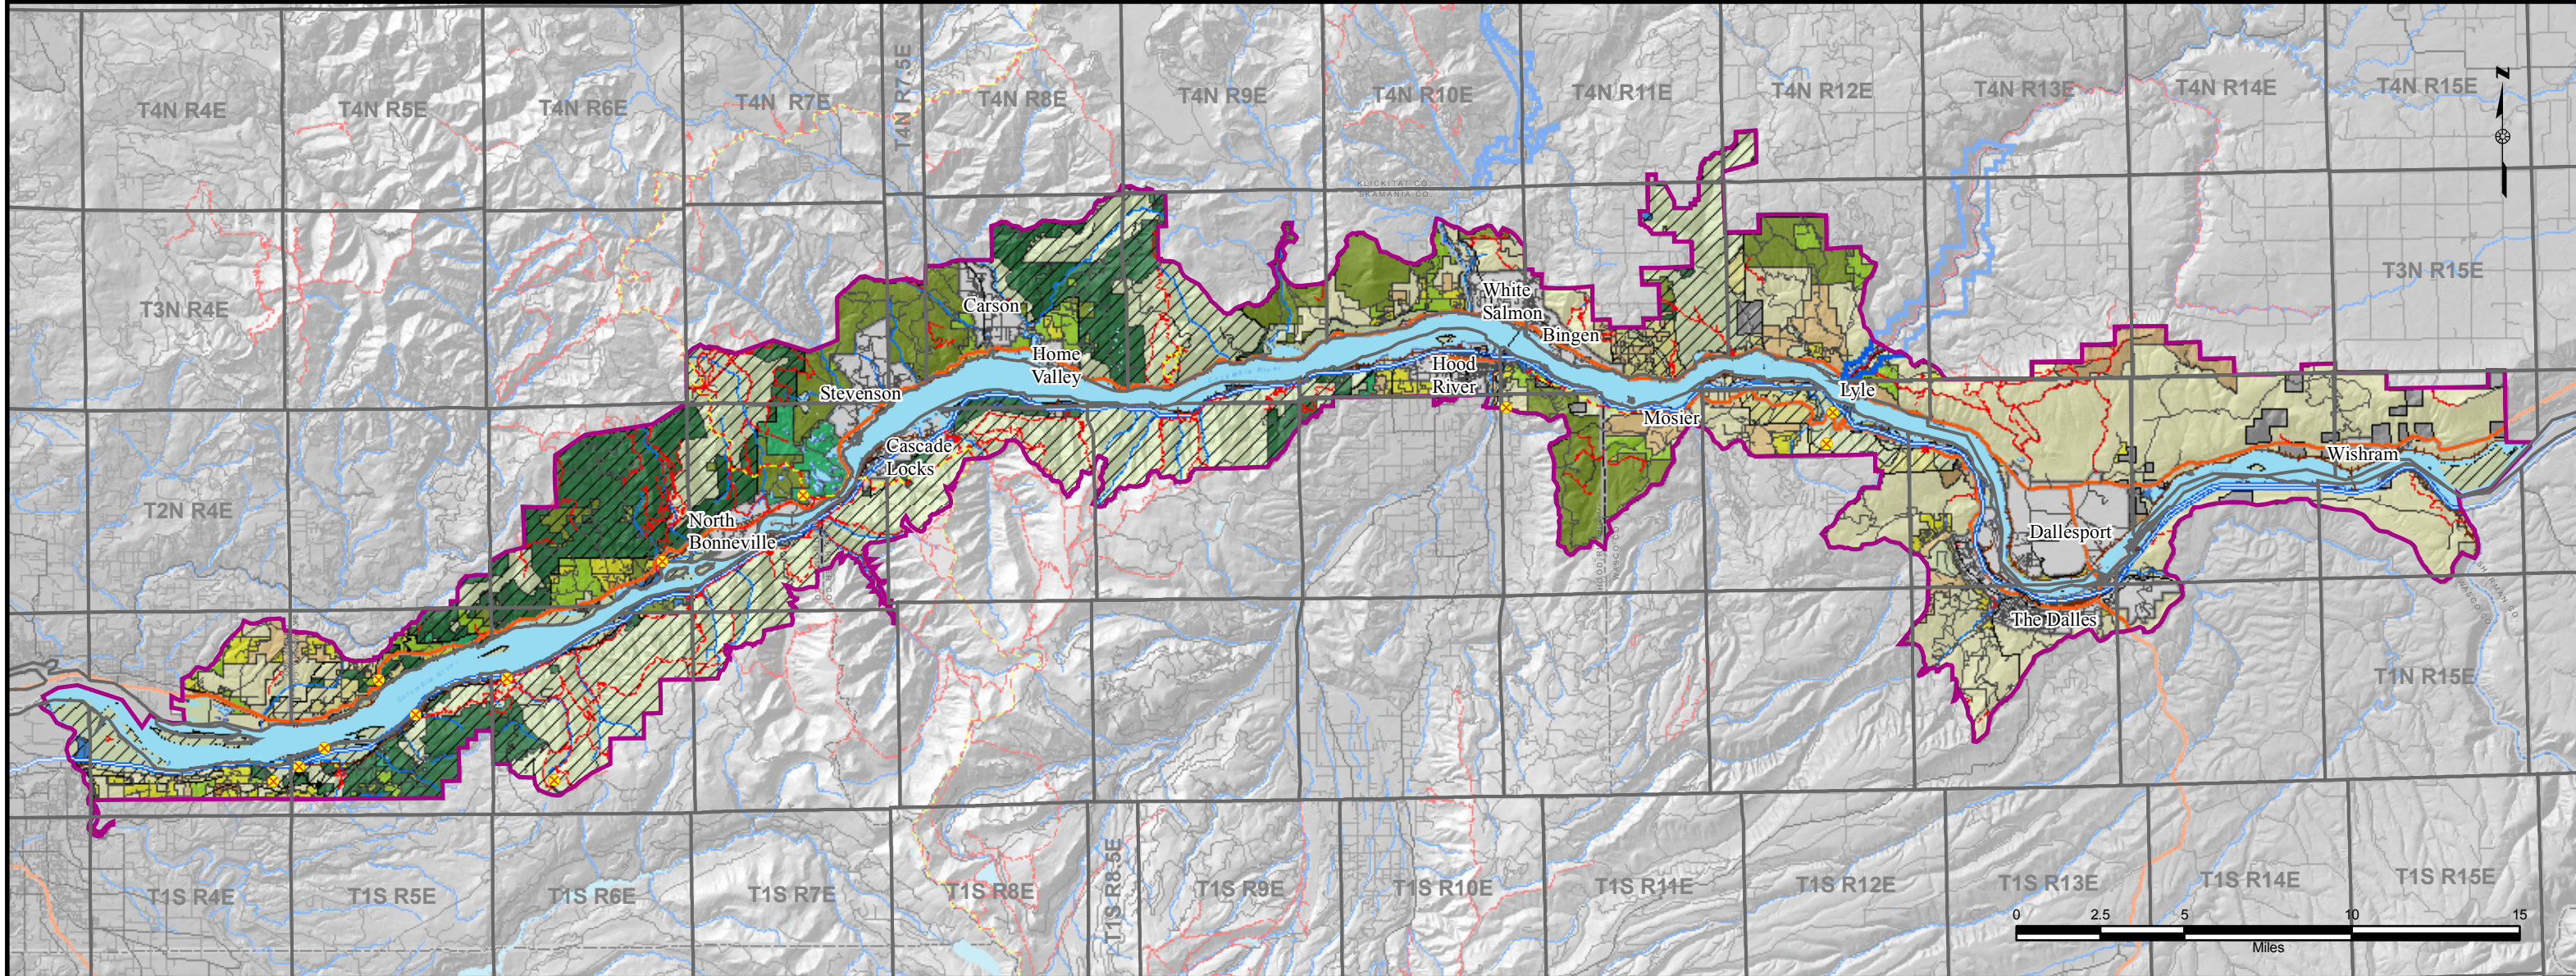

Columbia River Gorge National Scenic Area

Land Use Designations

The Columbia River Gorge National Scenic Area/ Columbia River Gorge Commission data, information, and maps are provided "as is" without warranty or any representation of accuracy, timeliness of completeness. This information is intended for general planning purposes and is not intended for site specific planning or analysis. Original data was compiled from various sources. Spatial information may not meet National Map Accuracy Standards. The user acknowledges and accepts all limitations, including the fact that the data, information, and maps are dynamic and in a constant state of aintenance, correction and update.