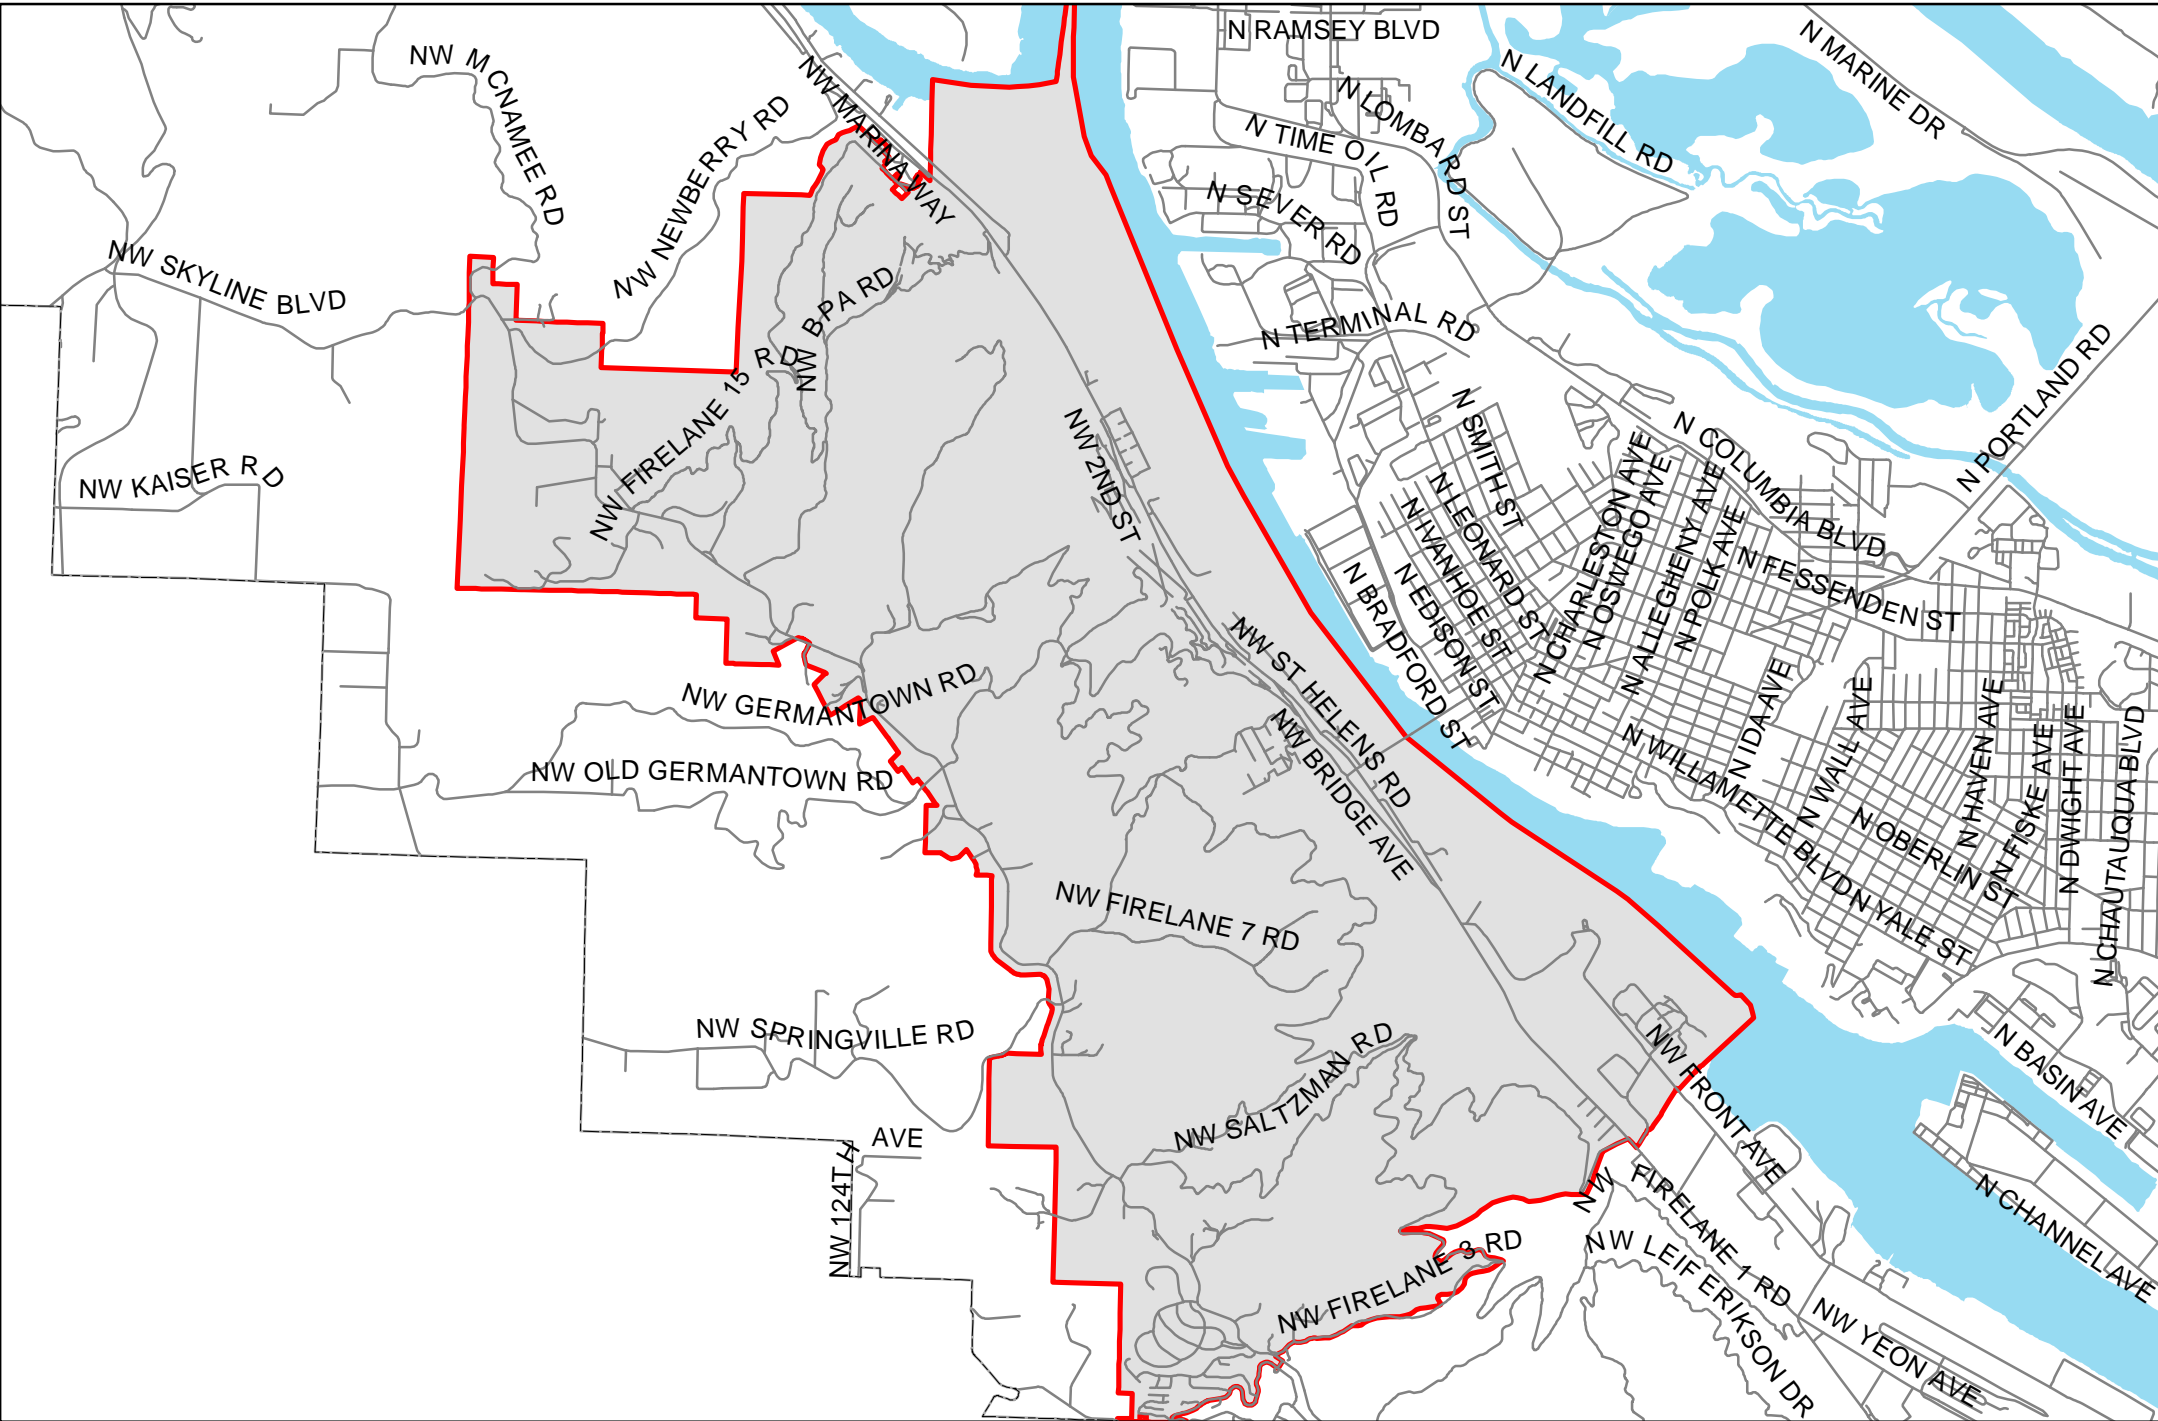

# Precinct 3101

Multnomah County Elections Division  
 1040 SE Morrison St.  
 Portland OR 97214  
 503-988-3720  
 elections@multco.us  
 www.mcelections.org

Disclaimer: This map is for reference use only. Data is derived from multiple sources with varying levels of accuracy.