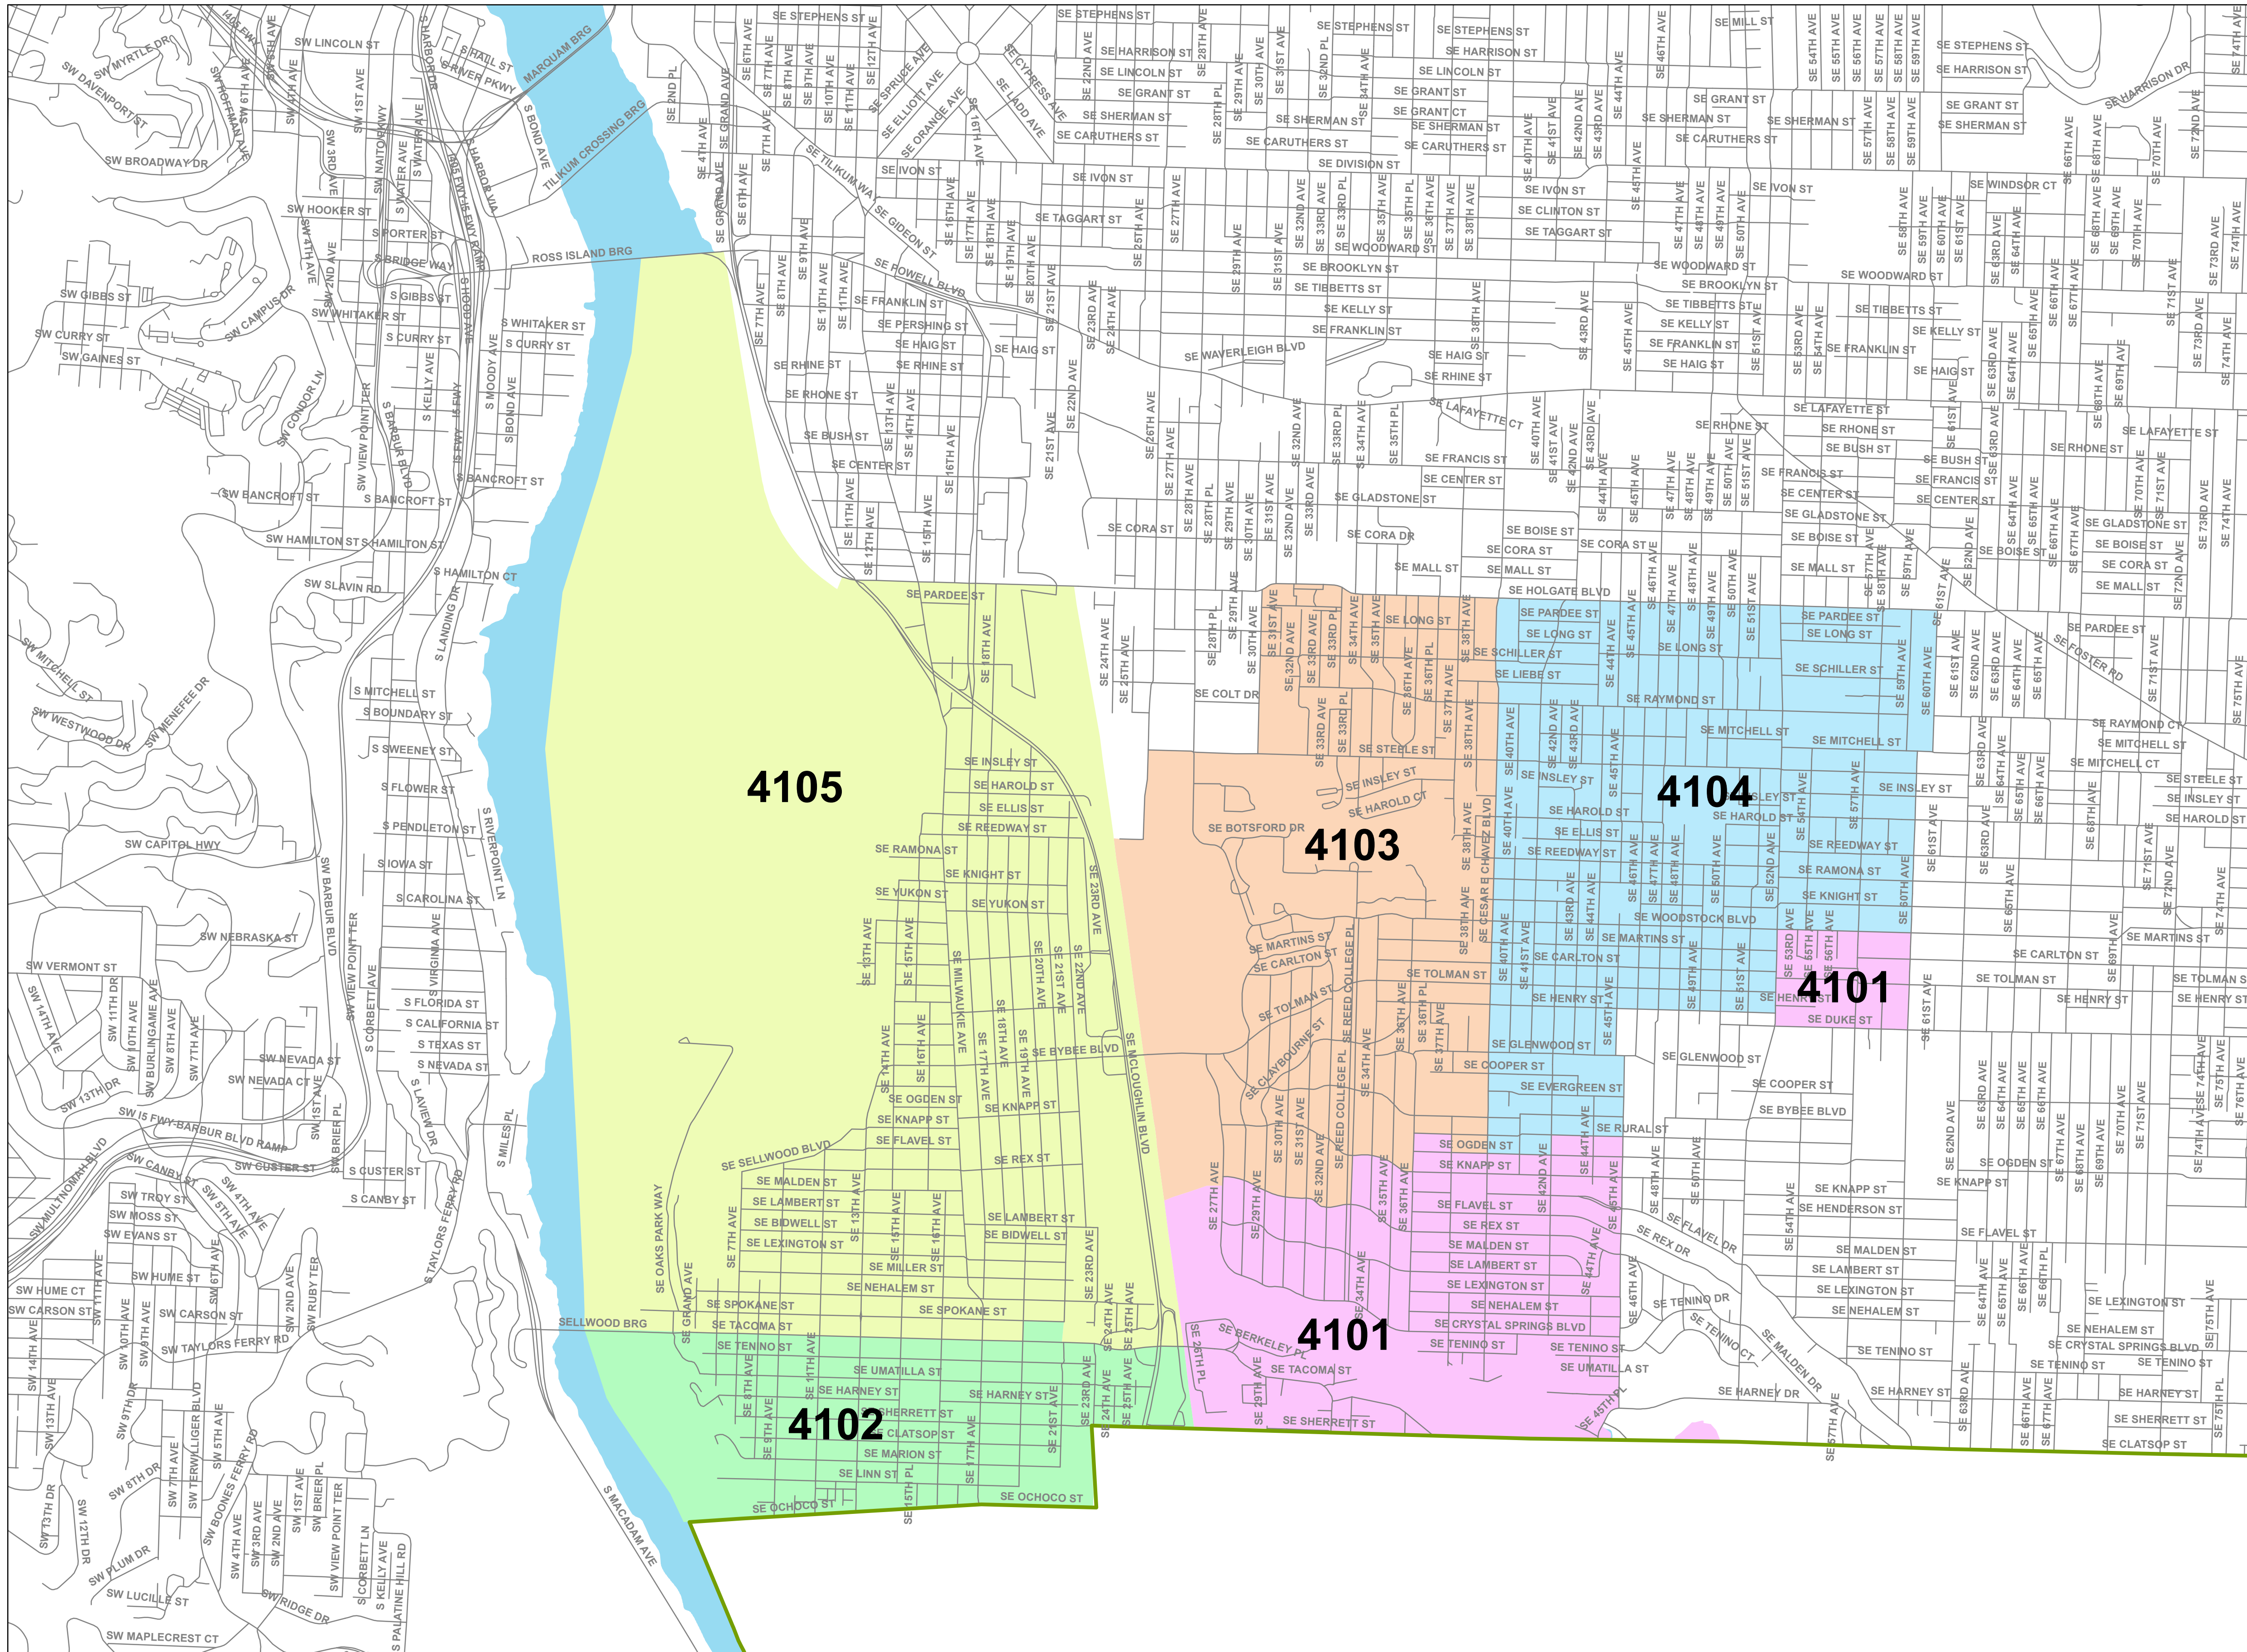

Precincts in State Representative District 41 (Multnomah County portion)

Precincts

- 4101
- 4102
- 4103
- 4104
- 4105

Multnomah County Elections Division
 1040 SE Morrison St.
 Portland OR 97214
 503-988-VOTE
 elections@multco.us
 MultnomahVotes.gov