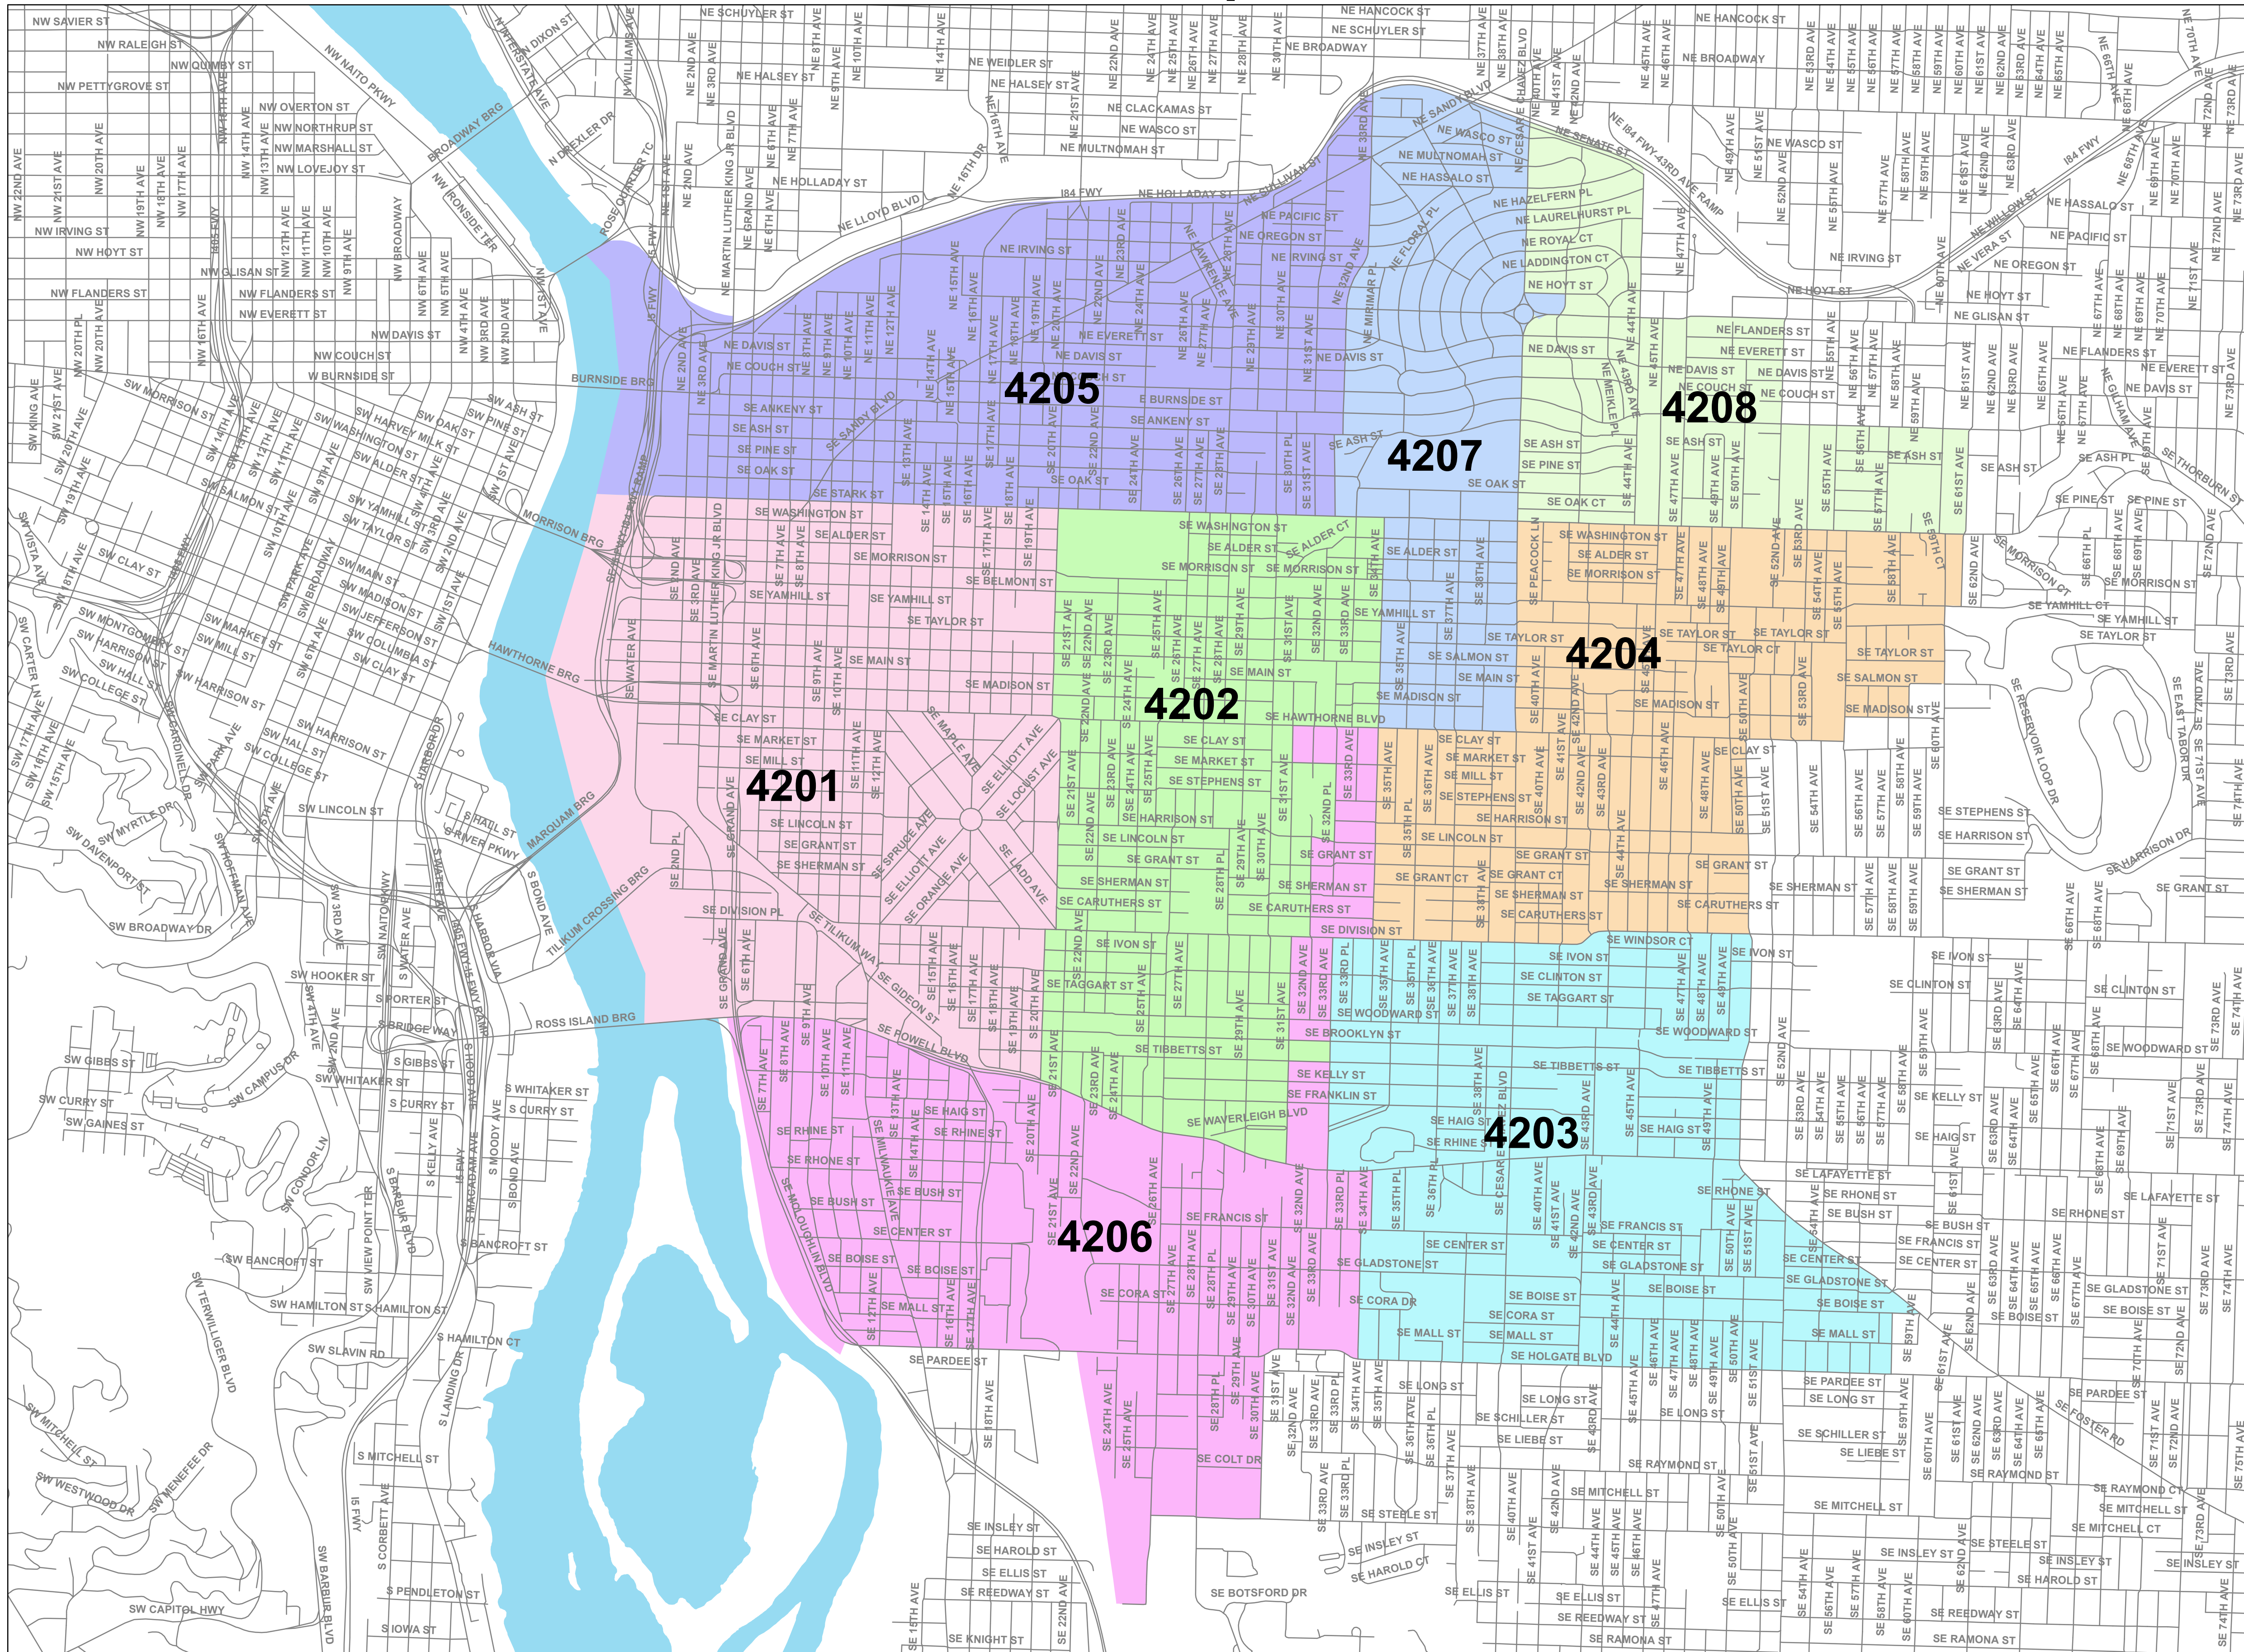

Precincts in State Representative District 42

Precincts

- 4201
- 4202
- 4203
- 4204
- 4205
- 4206
- 4207
- 4208

Multnomah County Elections Division
 1040 SE Morrison St.
 Portland OR 97214
 503-988-VOTE
elections@multco.us
MultnomahVotes.gov