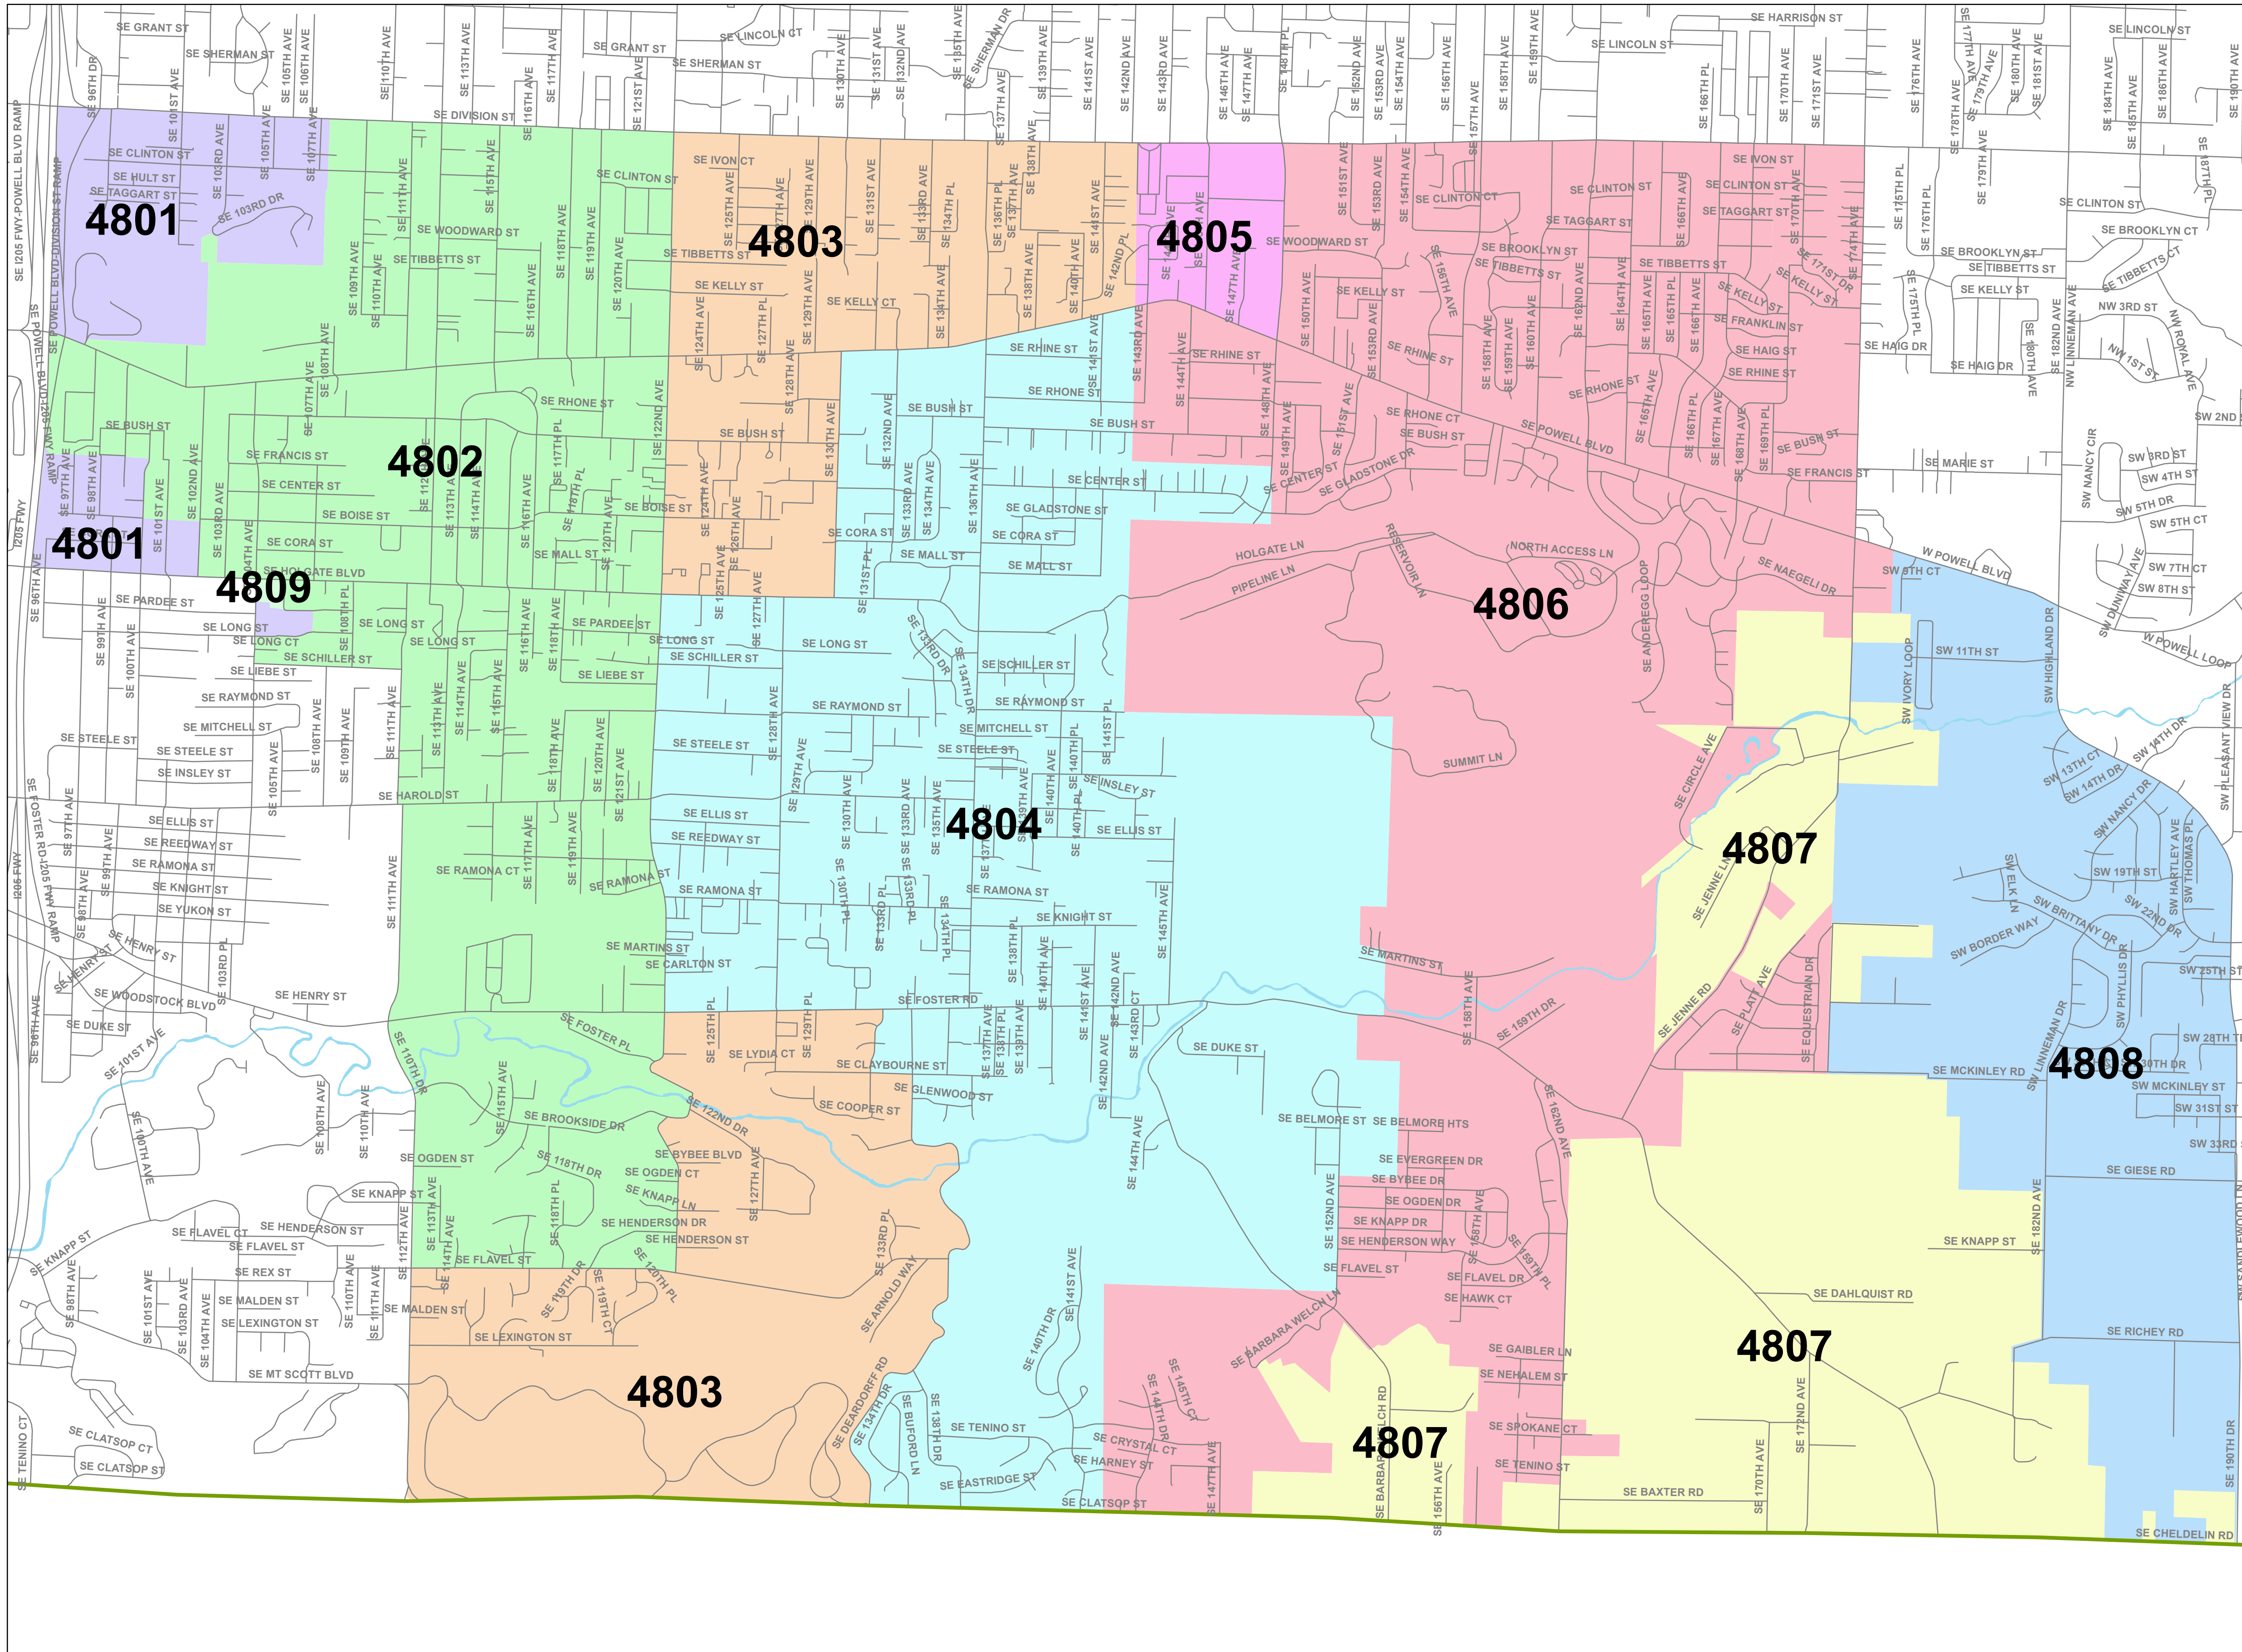

Precincts in State Representative District 48 (Multnomah County portion)

Precincts

- 4801
- 4802
- 4803
- 4804
- 4805
- 4806
- 4807
- 4808
- 4809

Multnomah County Elections Division
 1040 SE Morrison St.
 Portland OR 97214
 503-988-VOTE
 elections@multco.us
 MultnomahVotes.gov