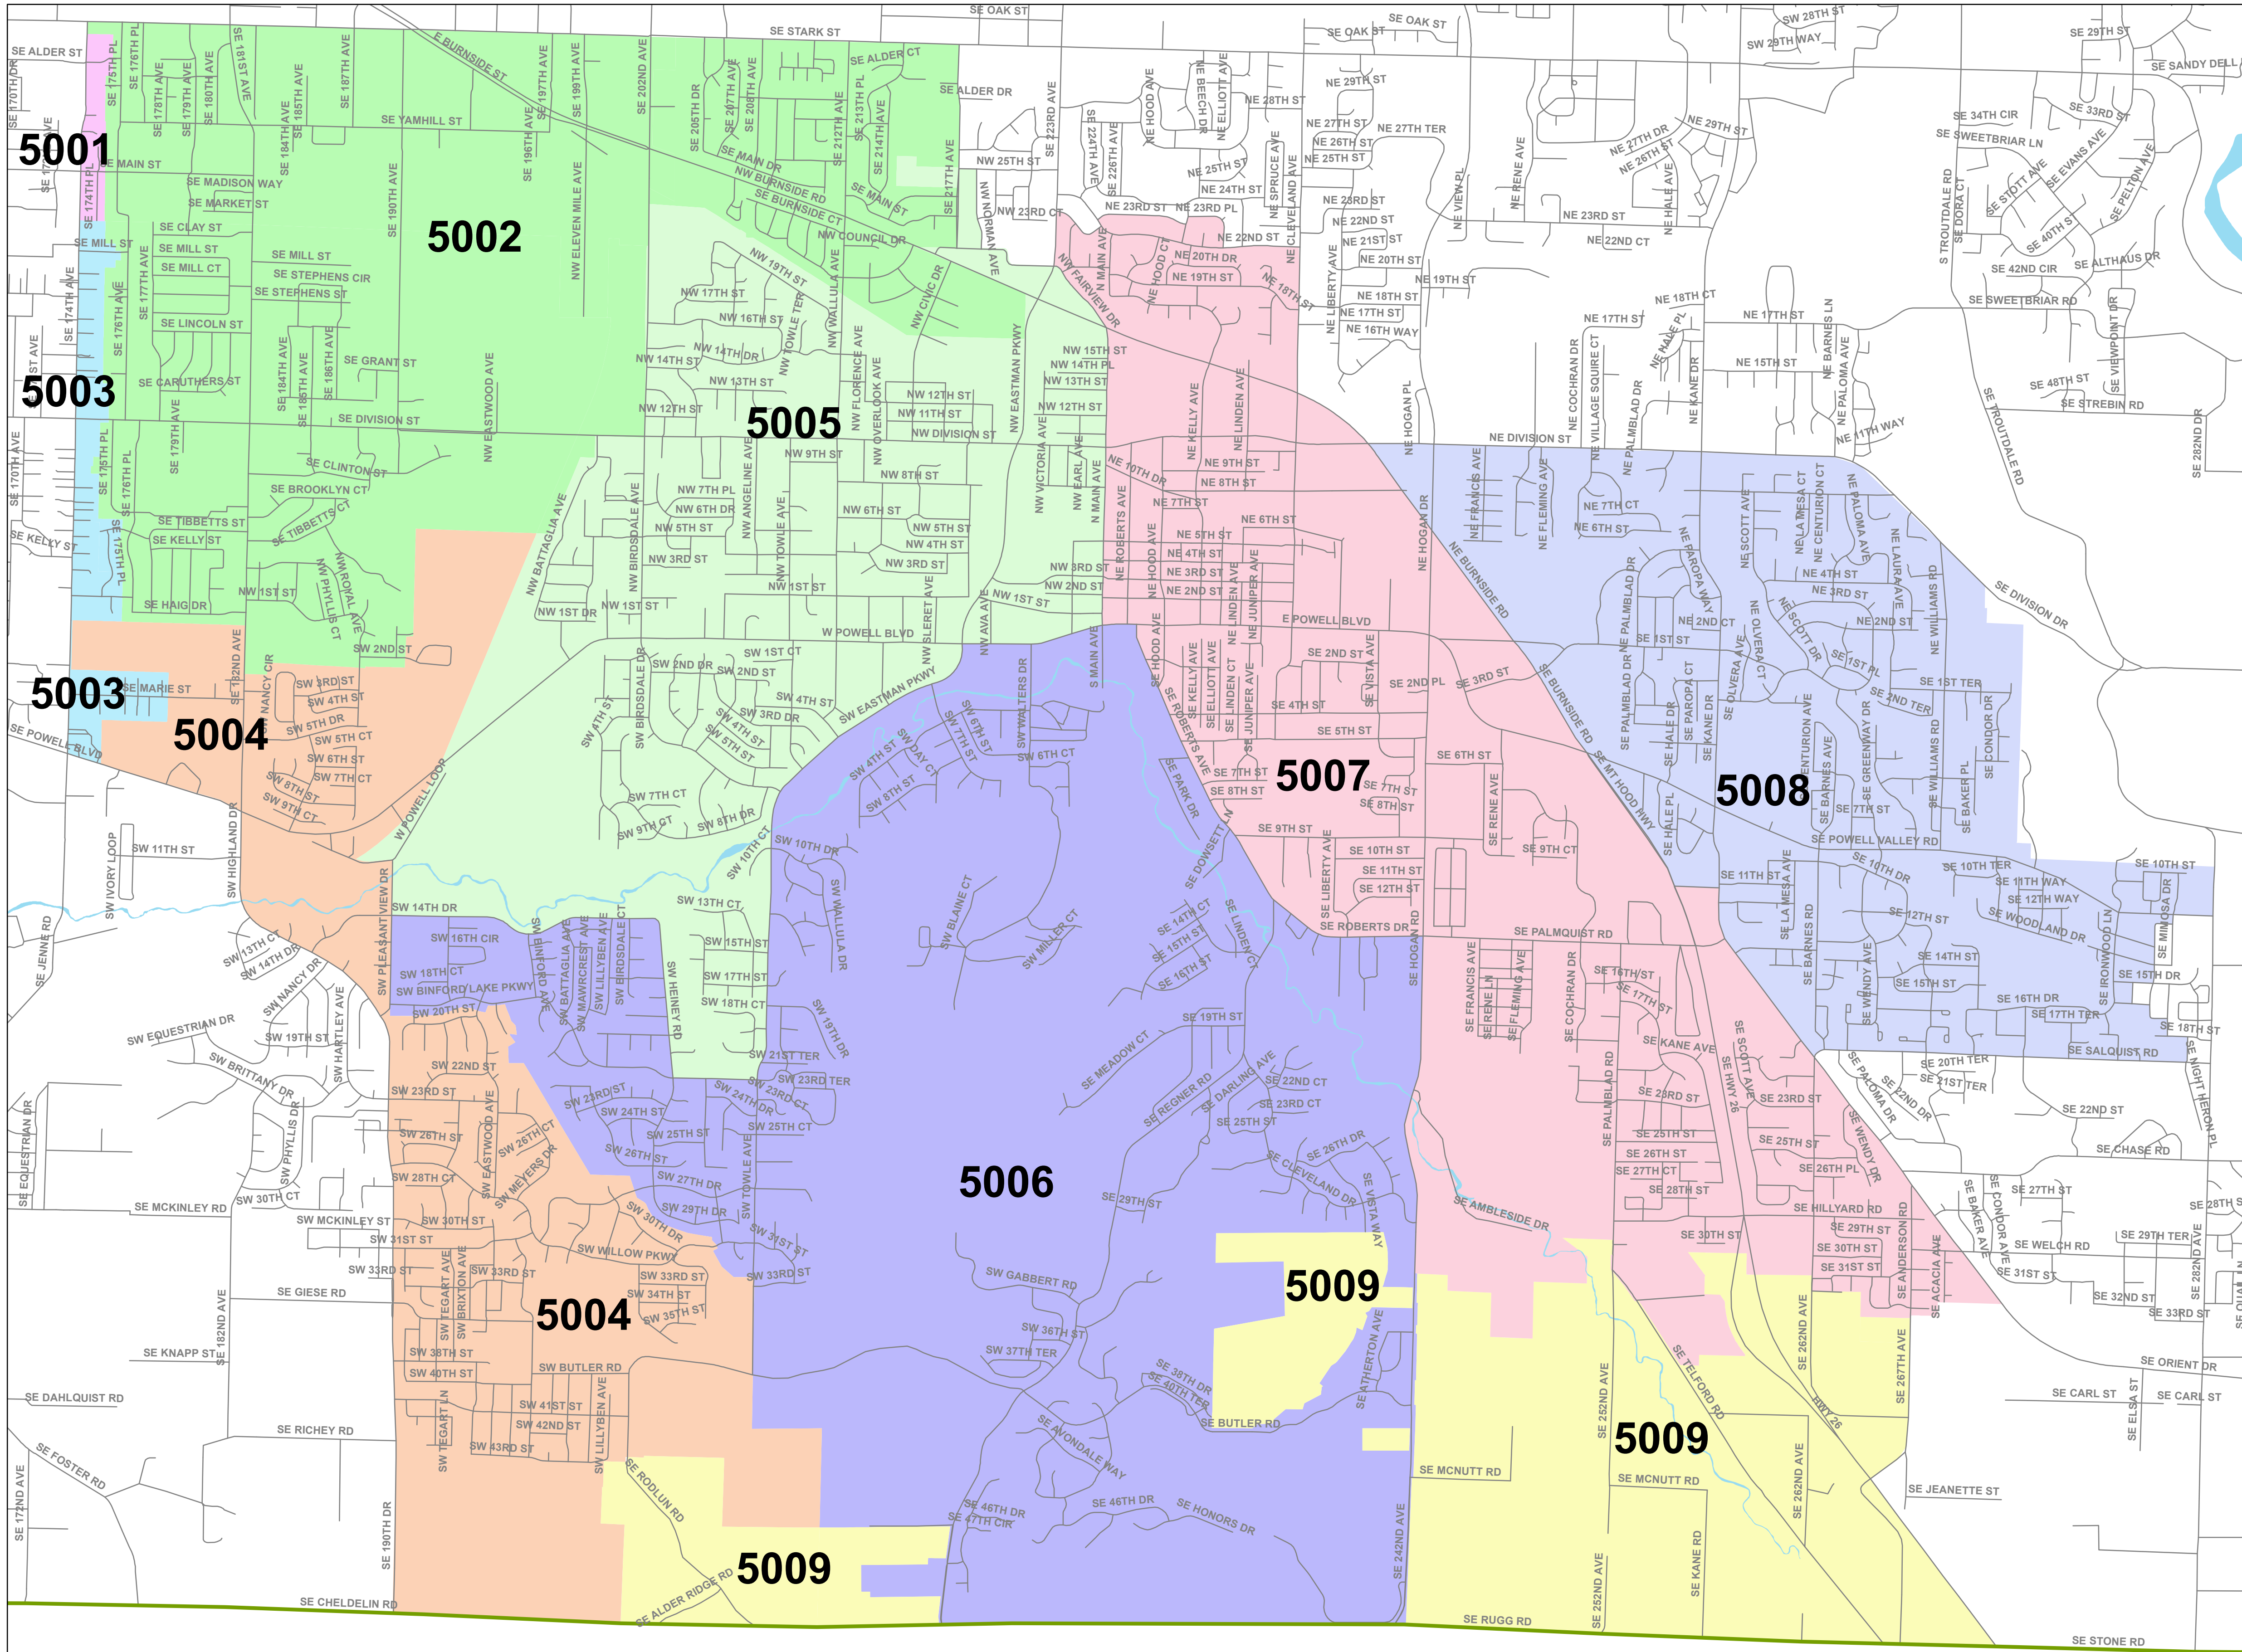

Precincts in State Representative District 50 (Multnomah County portion)

Precincts

- 5001
- 5002
- 5003
- 5004
- 5005
- 5006
- 5007
- 5008
- 5009

Multnomah County Elections Division
 1040 SE Morrison St.
 Portland OR 97214
 503-988-VOTE
 elections@multco.us
 MultnomahVotes.gov