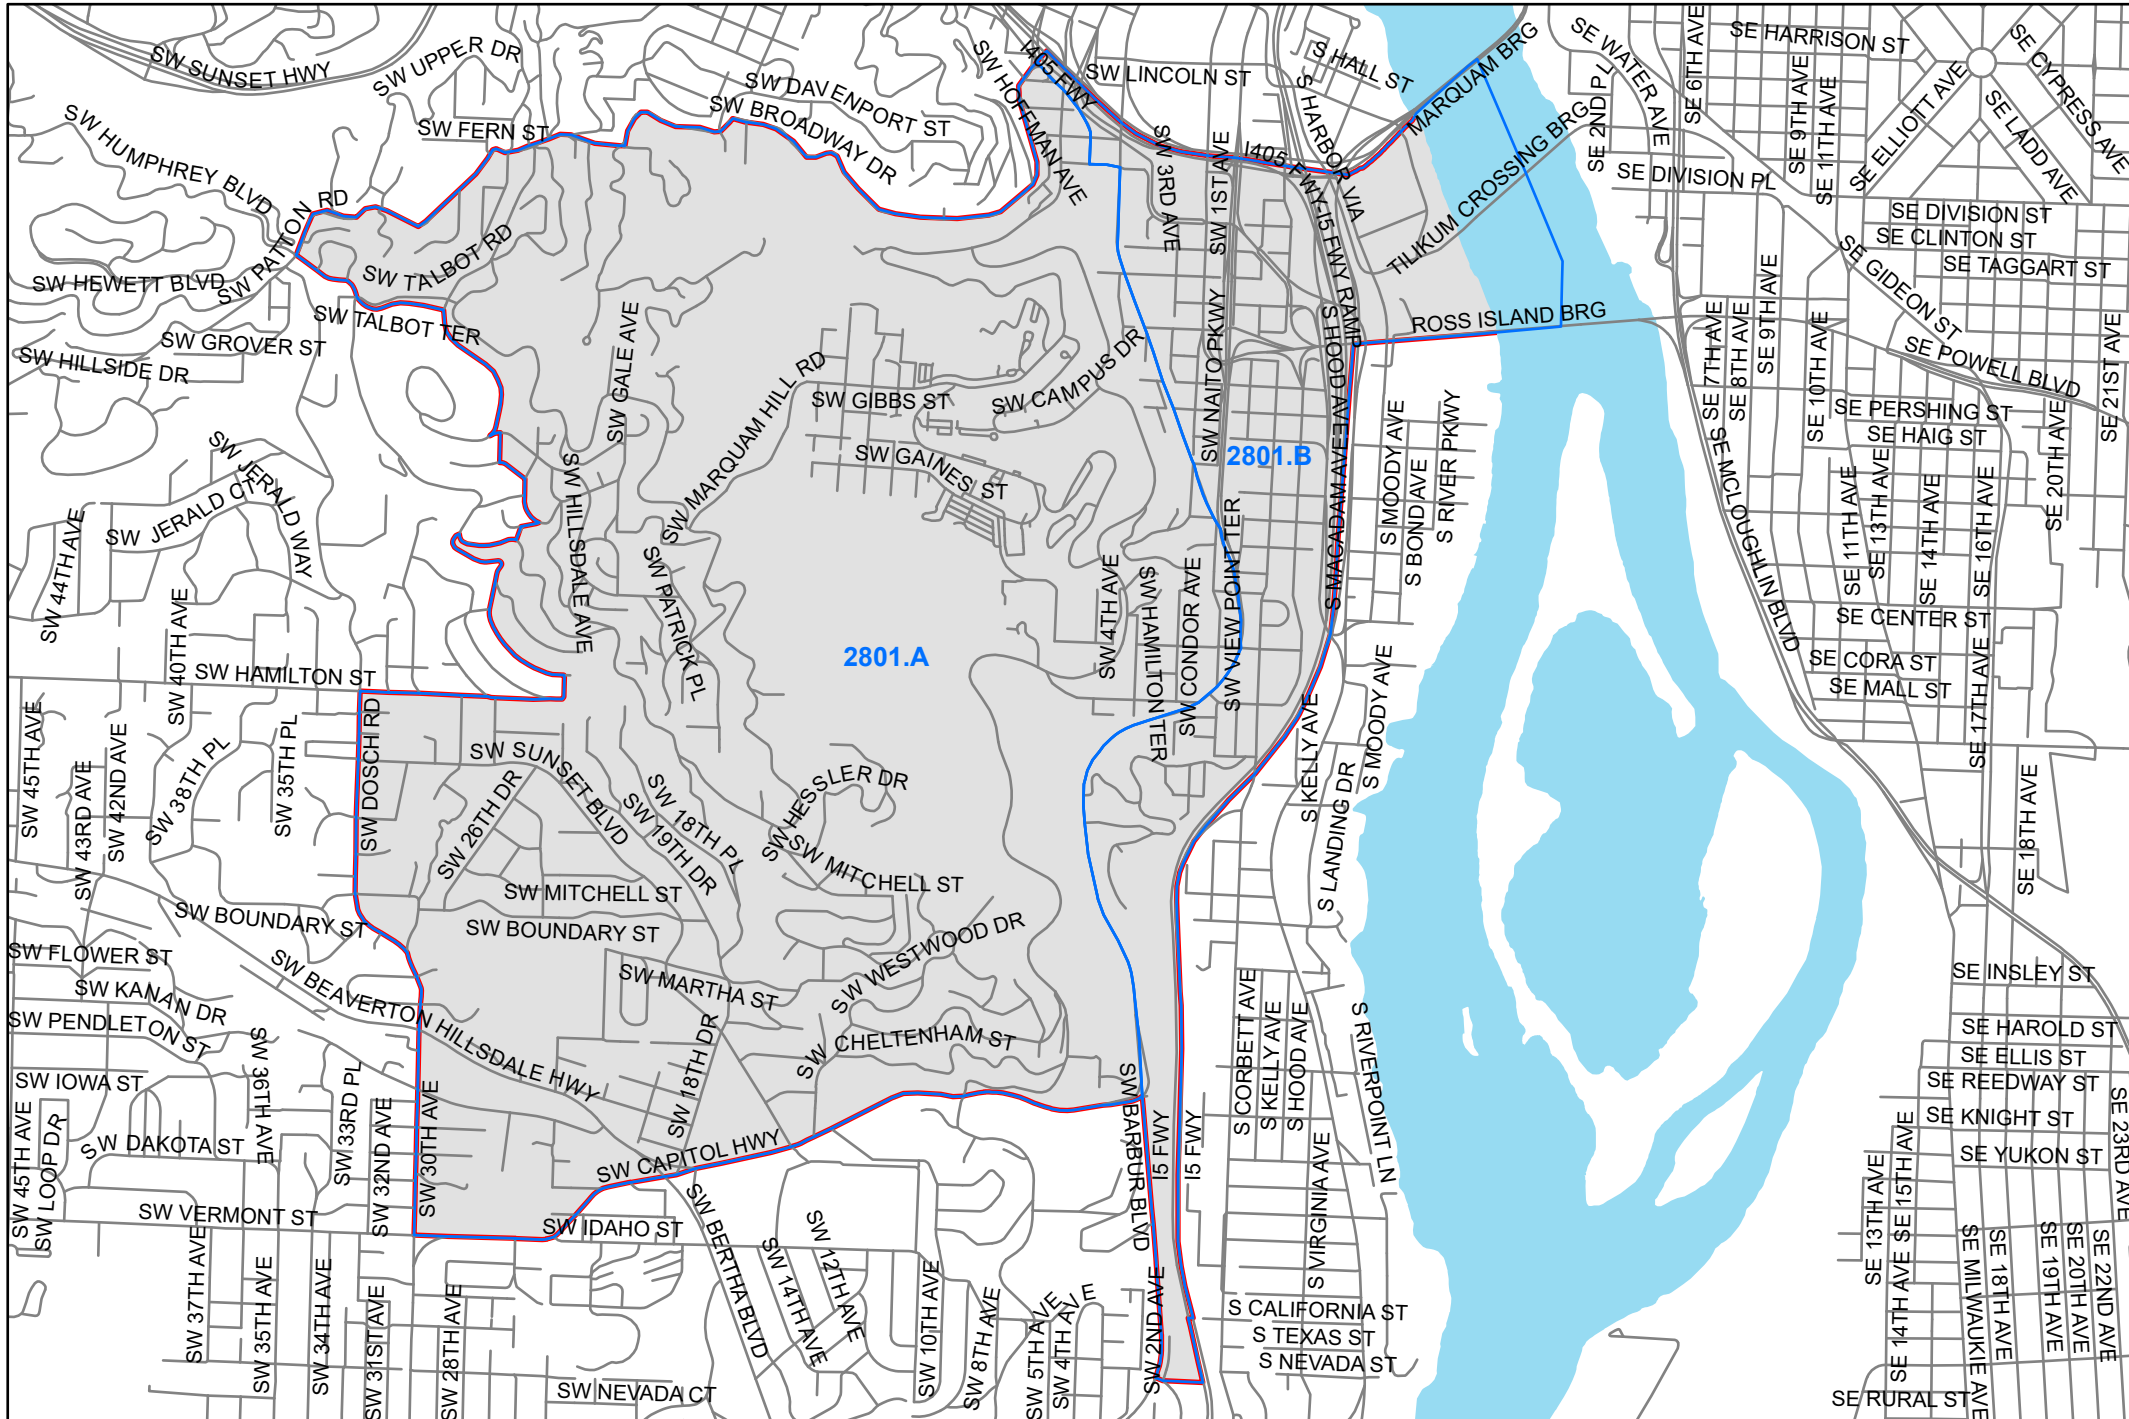

# Precinct 2801

Multnomah County Elections Division  
1040 SE Morrison St.  
Portland OR 97214  
503-988-VOTE  
elections@multco.us  
MultnomahVotes.gov

**Disclaimer:** This map is for reference use only. Data is derived from multiple sources with varying levels of accuracy.

Last updated: 10/29/2024