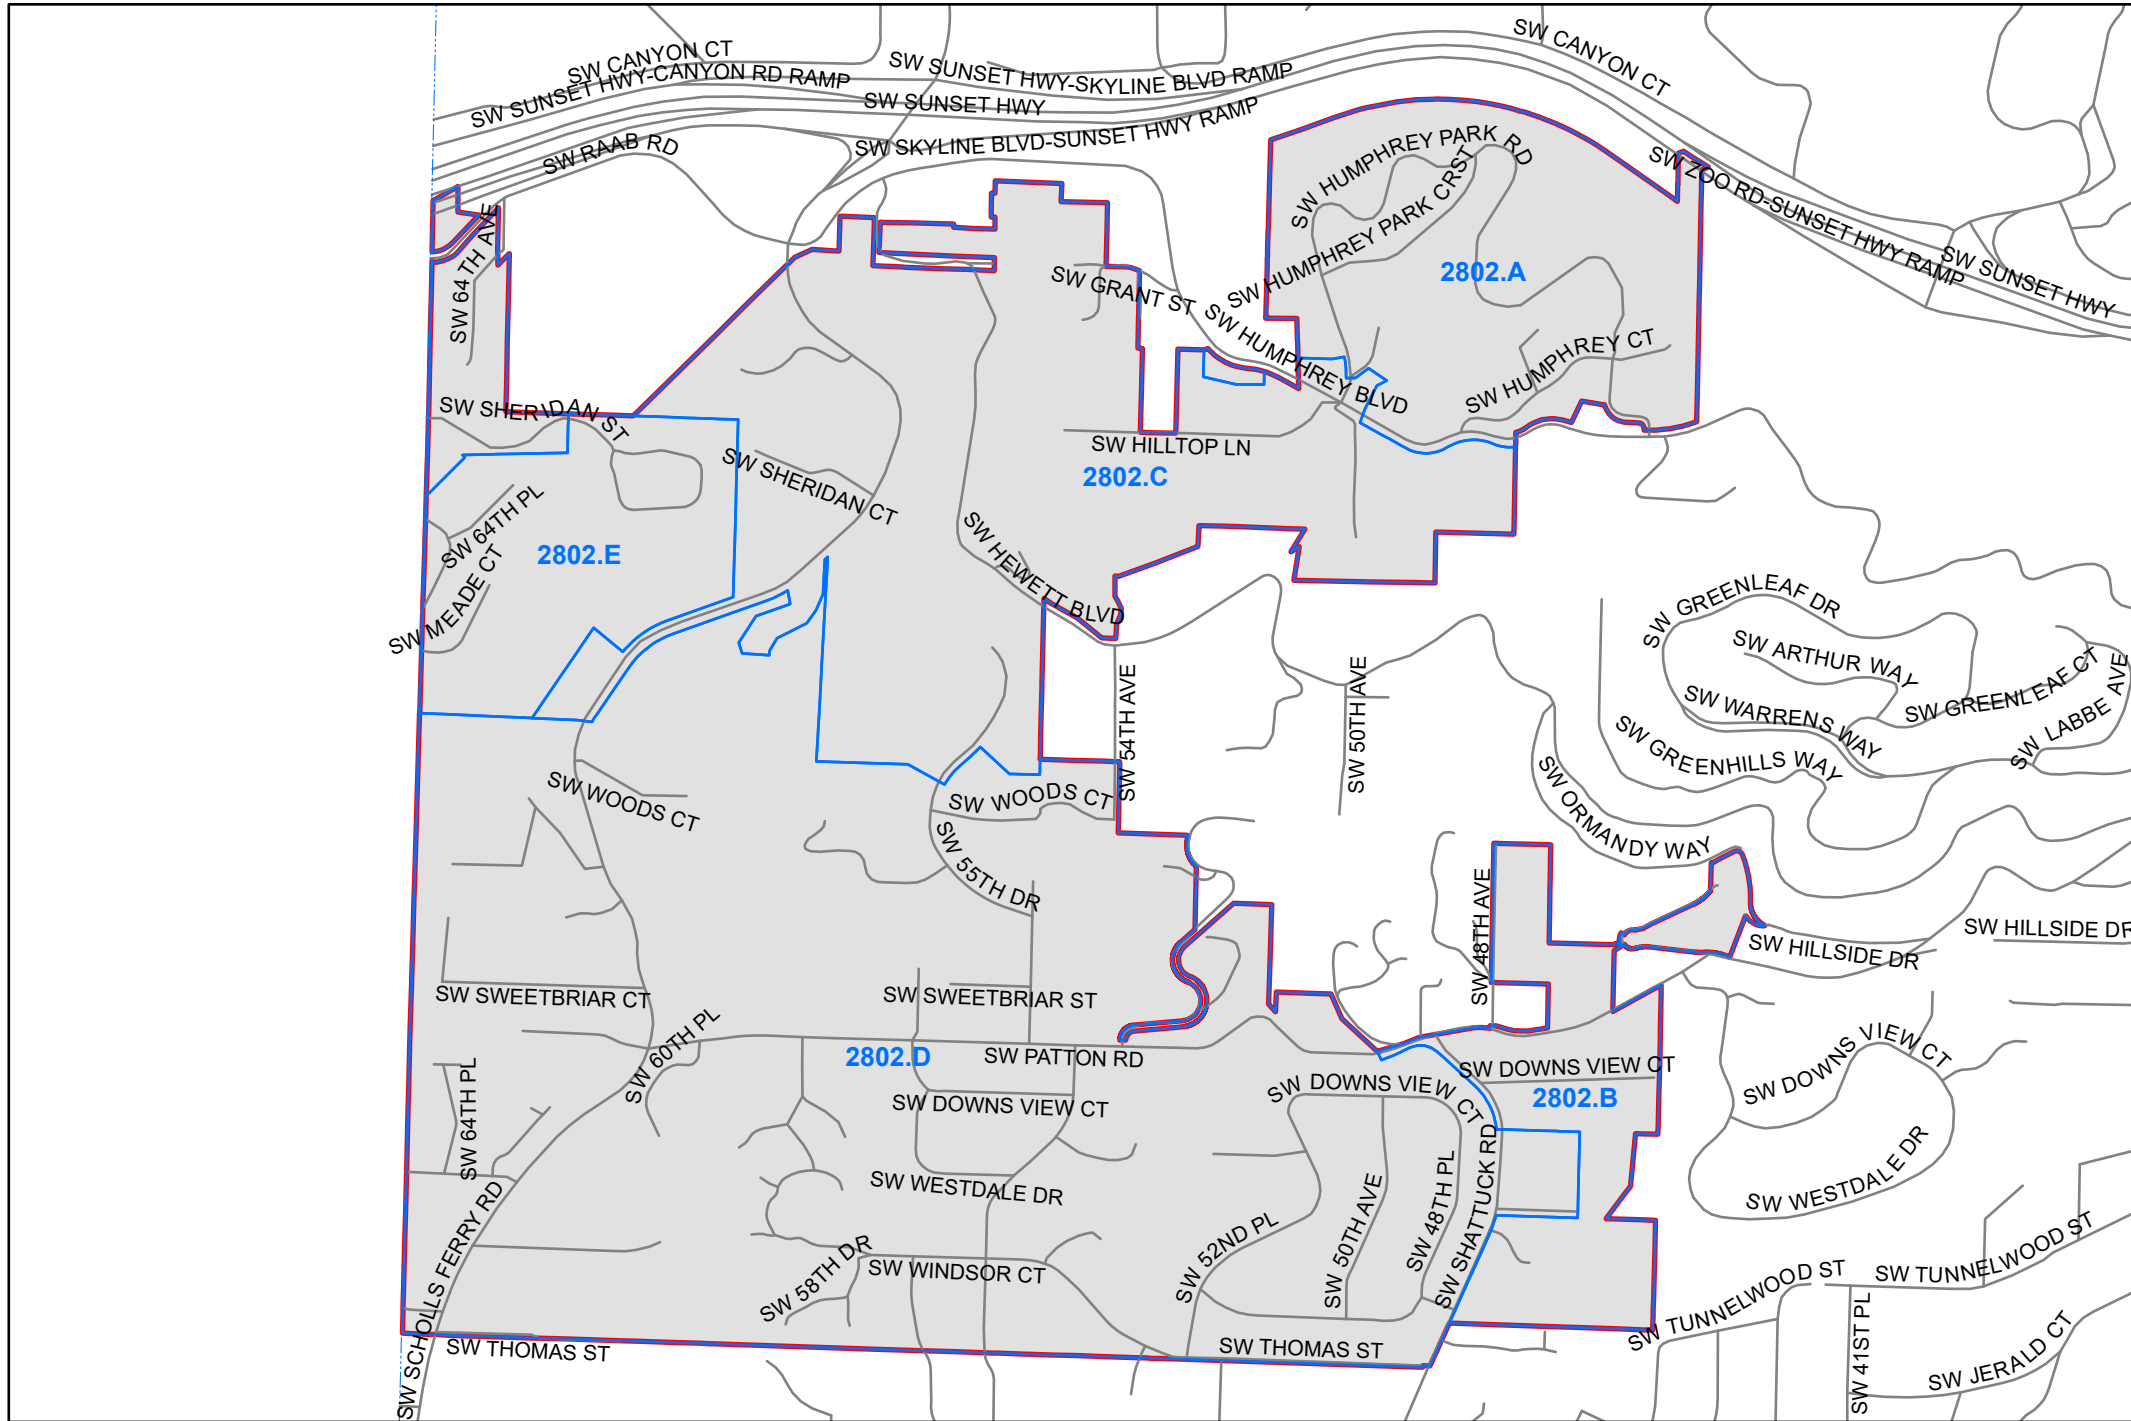

# Precinct 2802

Multnomah County Elections Division  
1040 SE Morrison St.  
Portland OR 97214  
503-988-VOTE  
elections@multco.us  
MultnomahVotes.gov

Disclaimer: This map is for reference use only.  
Data is derived from multiple sources with varying levels of accuracy.

Last updated: 10/29/2024