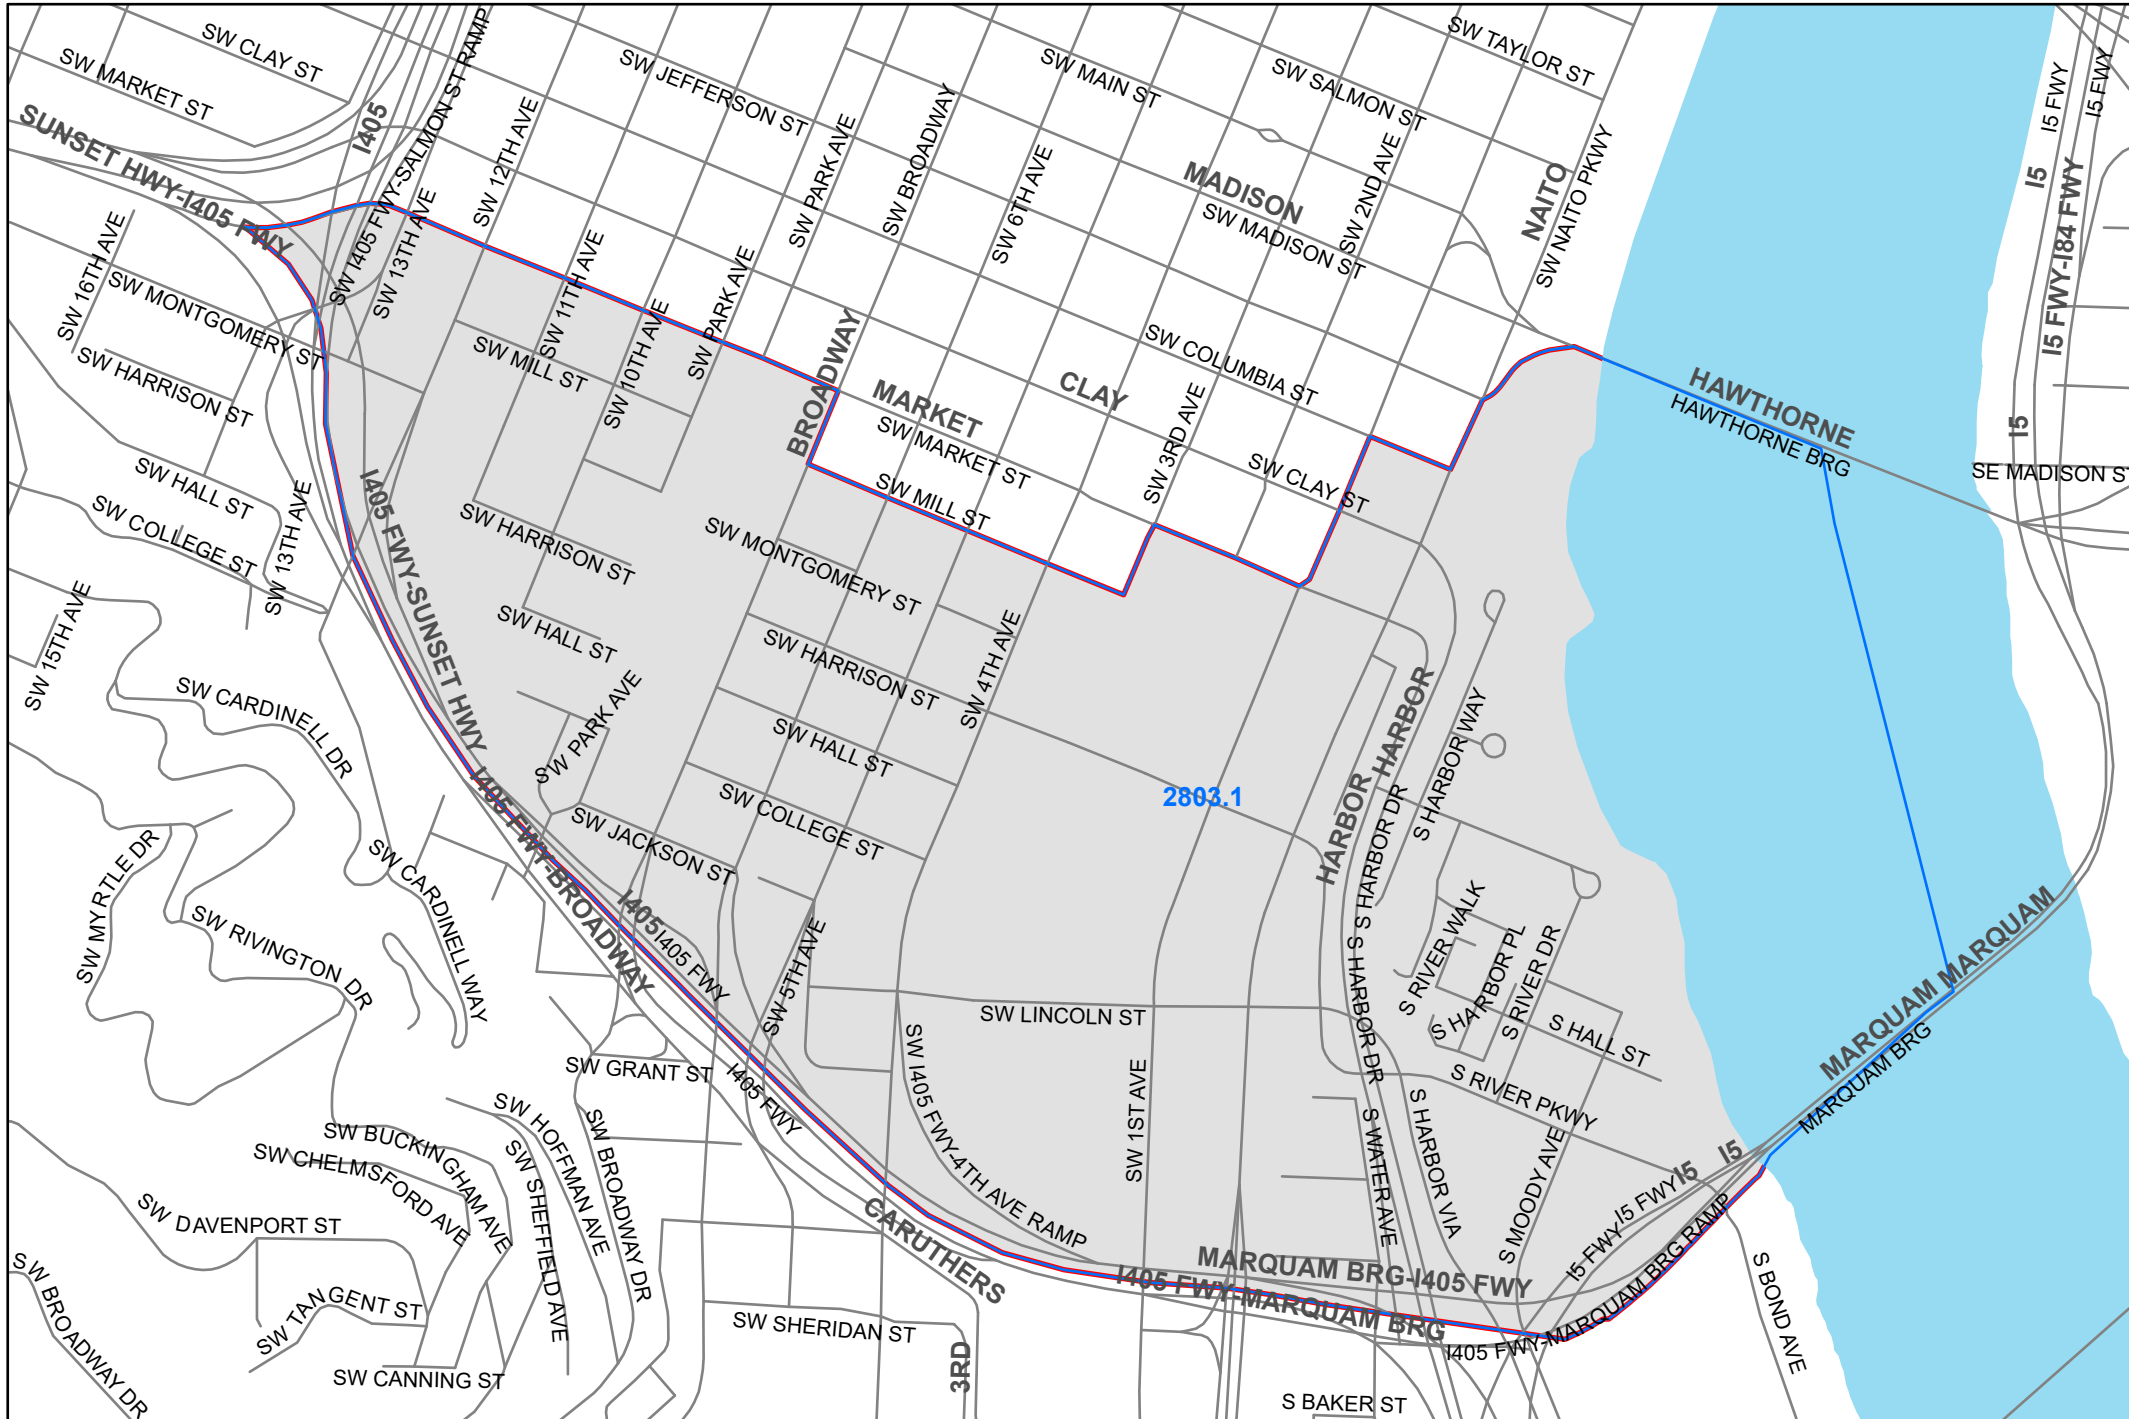

Precinct 2803

Multnomah County Elections Division
1040 SE Morrison St.
Portland OR 97214
503-988-VOTE
elections@multco.us
MultnomahVotes.gov

Disclaimer: This map is for reference use only. Data is derived from multiple sources with varying levels of accuracy.