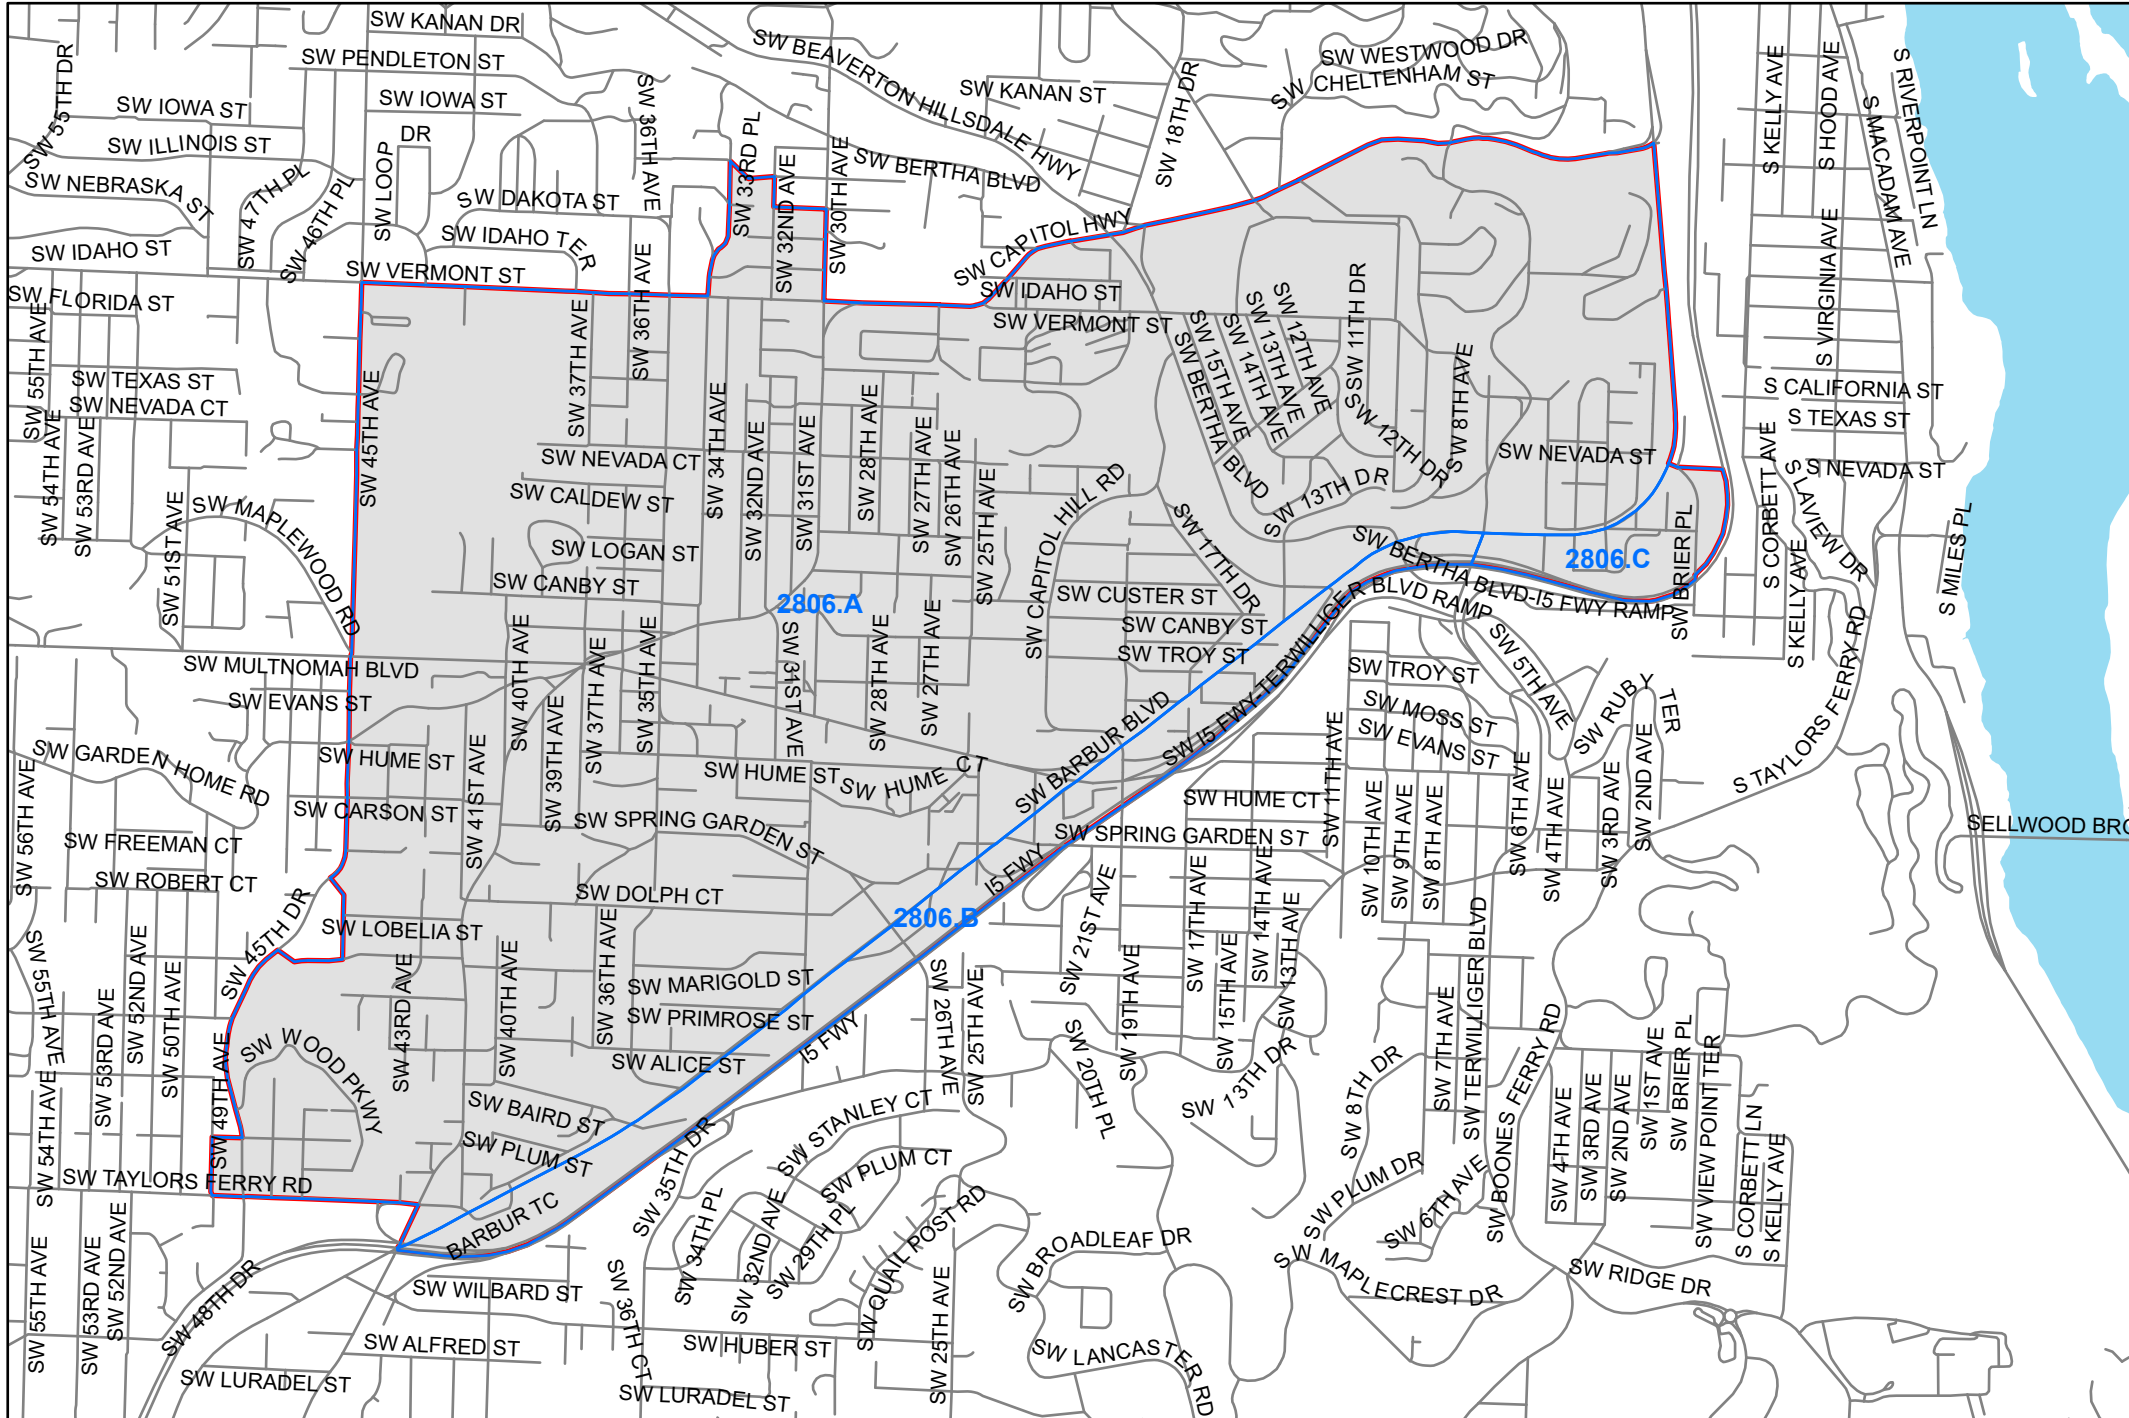

Precinct 2806

Multnomah County Elections Division
1040 SE Morrison St.
Portland OR 97214
503-988-VOTE
elections@multco.us
MultnomahVotes.gov

Disclaimer: This map is for reference use only.
Data is derived from multiple sources with varying levels of accuracy.