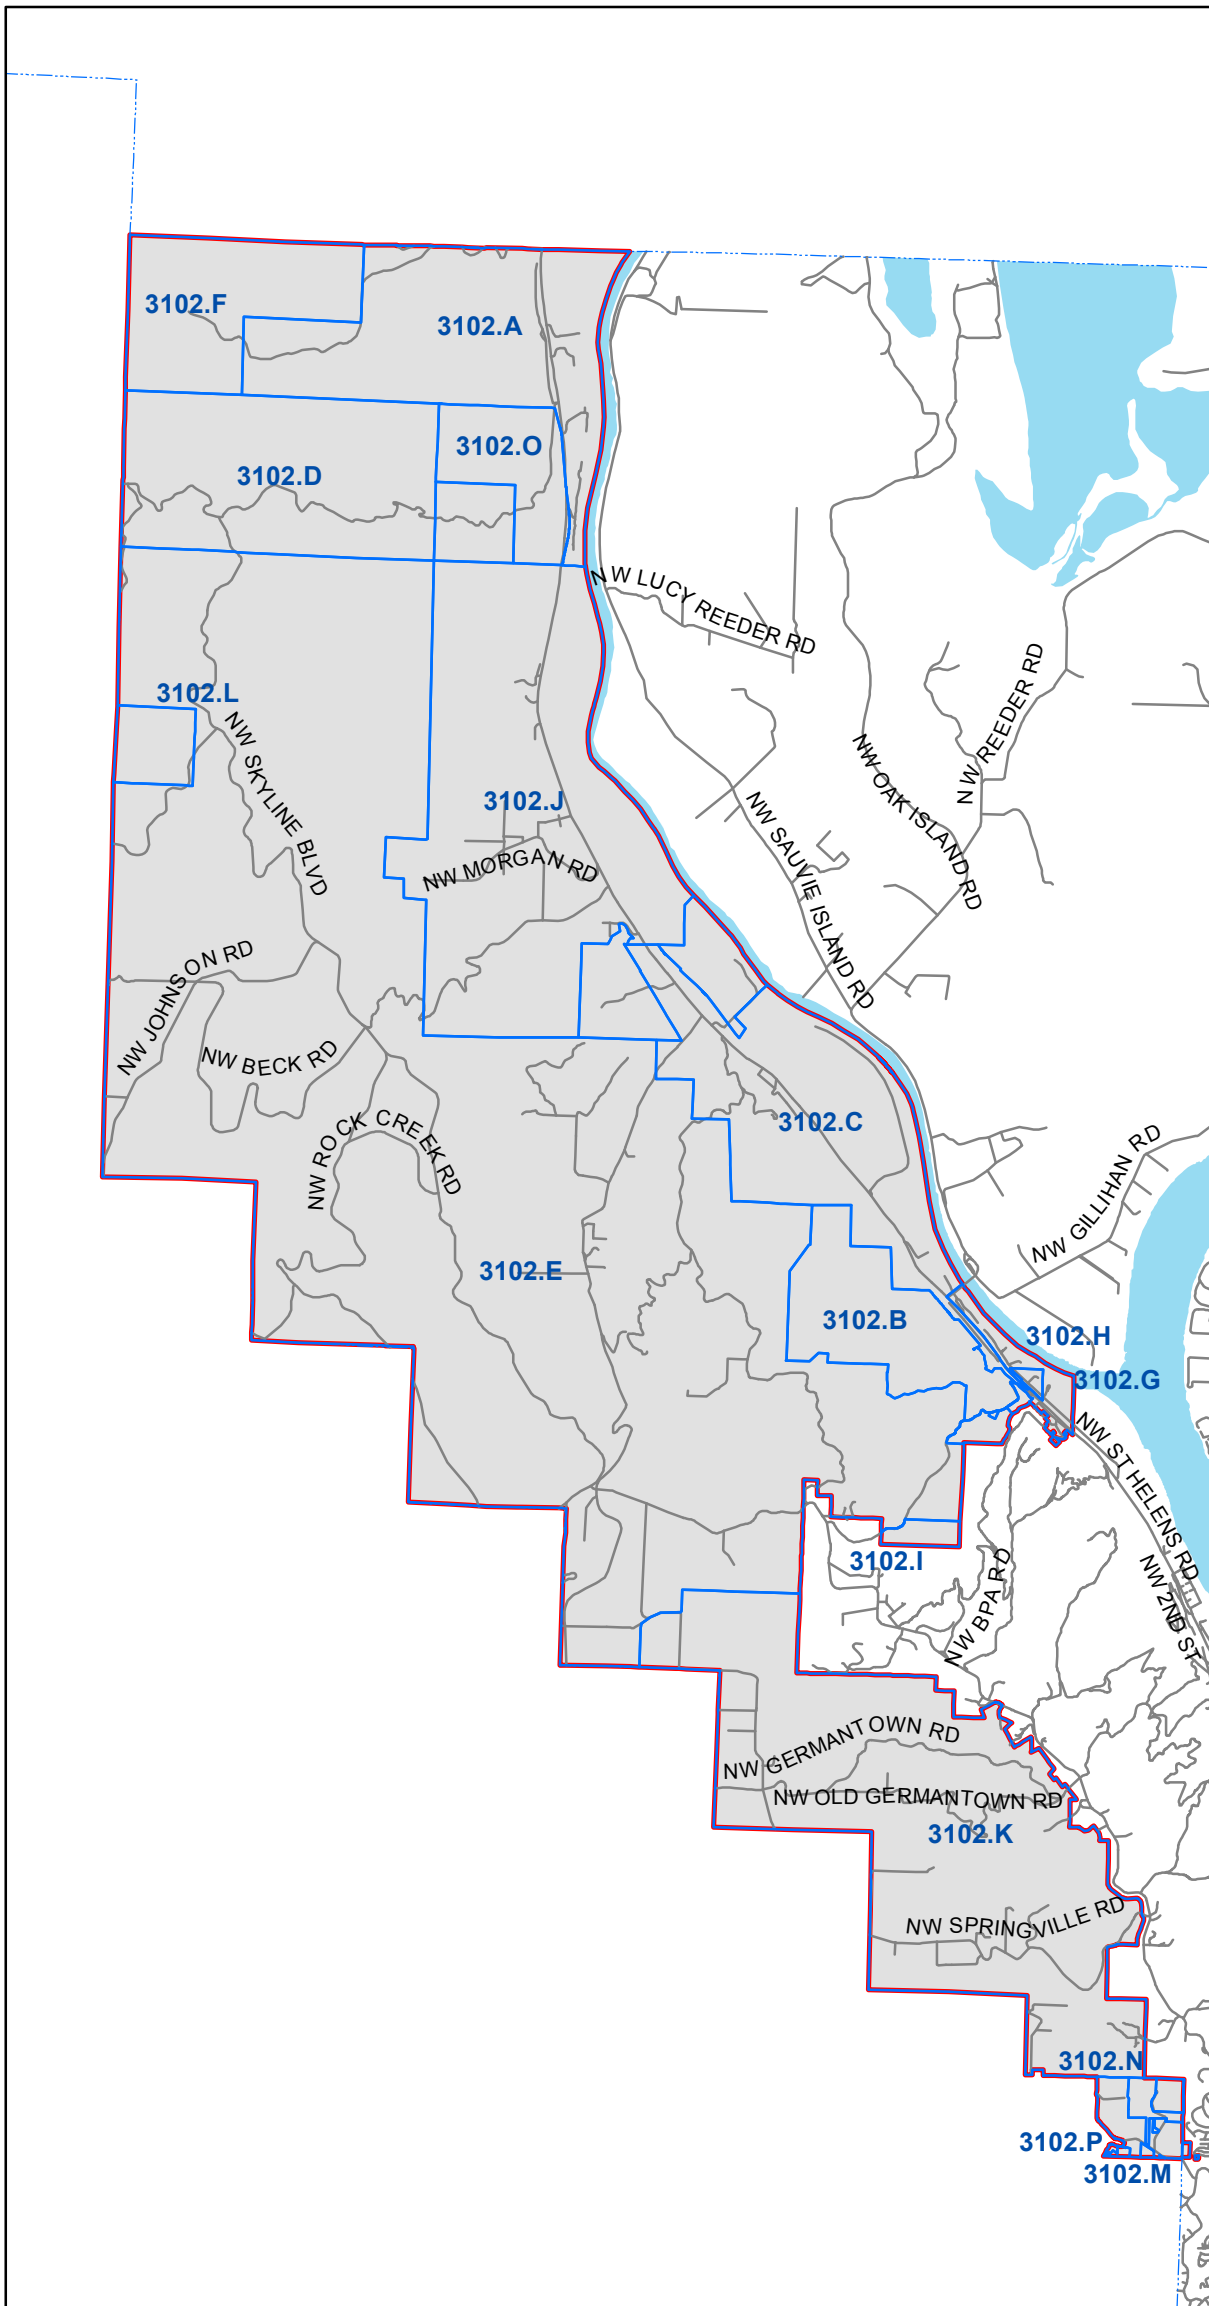

Precinct 3102

Multnomah County Elections Division
1040 SE Morrison St.
Portland OR 97214
503-988-3720
elections@multco.us
www.mcelections.org

Disclaimer: This map is for reference use only.
Data is derived from multiple sources with
varying levels of accuracy.