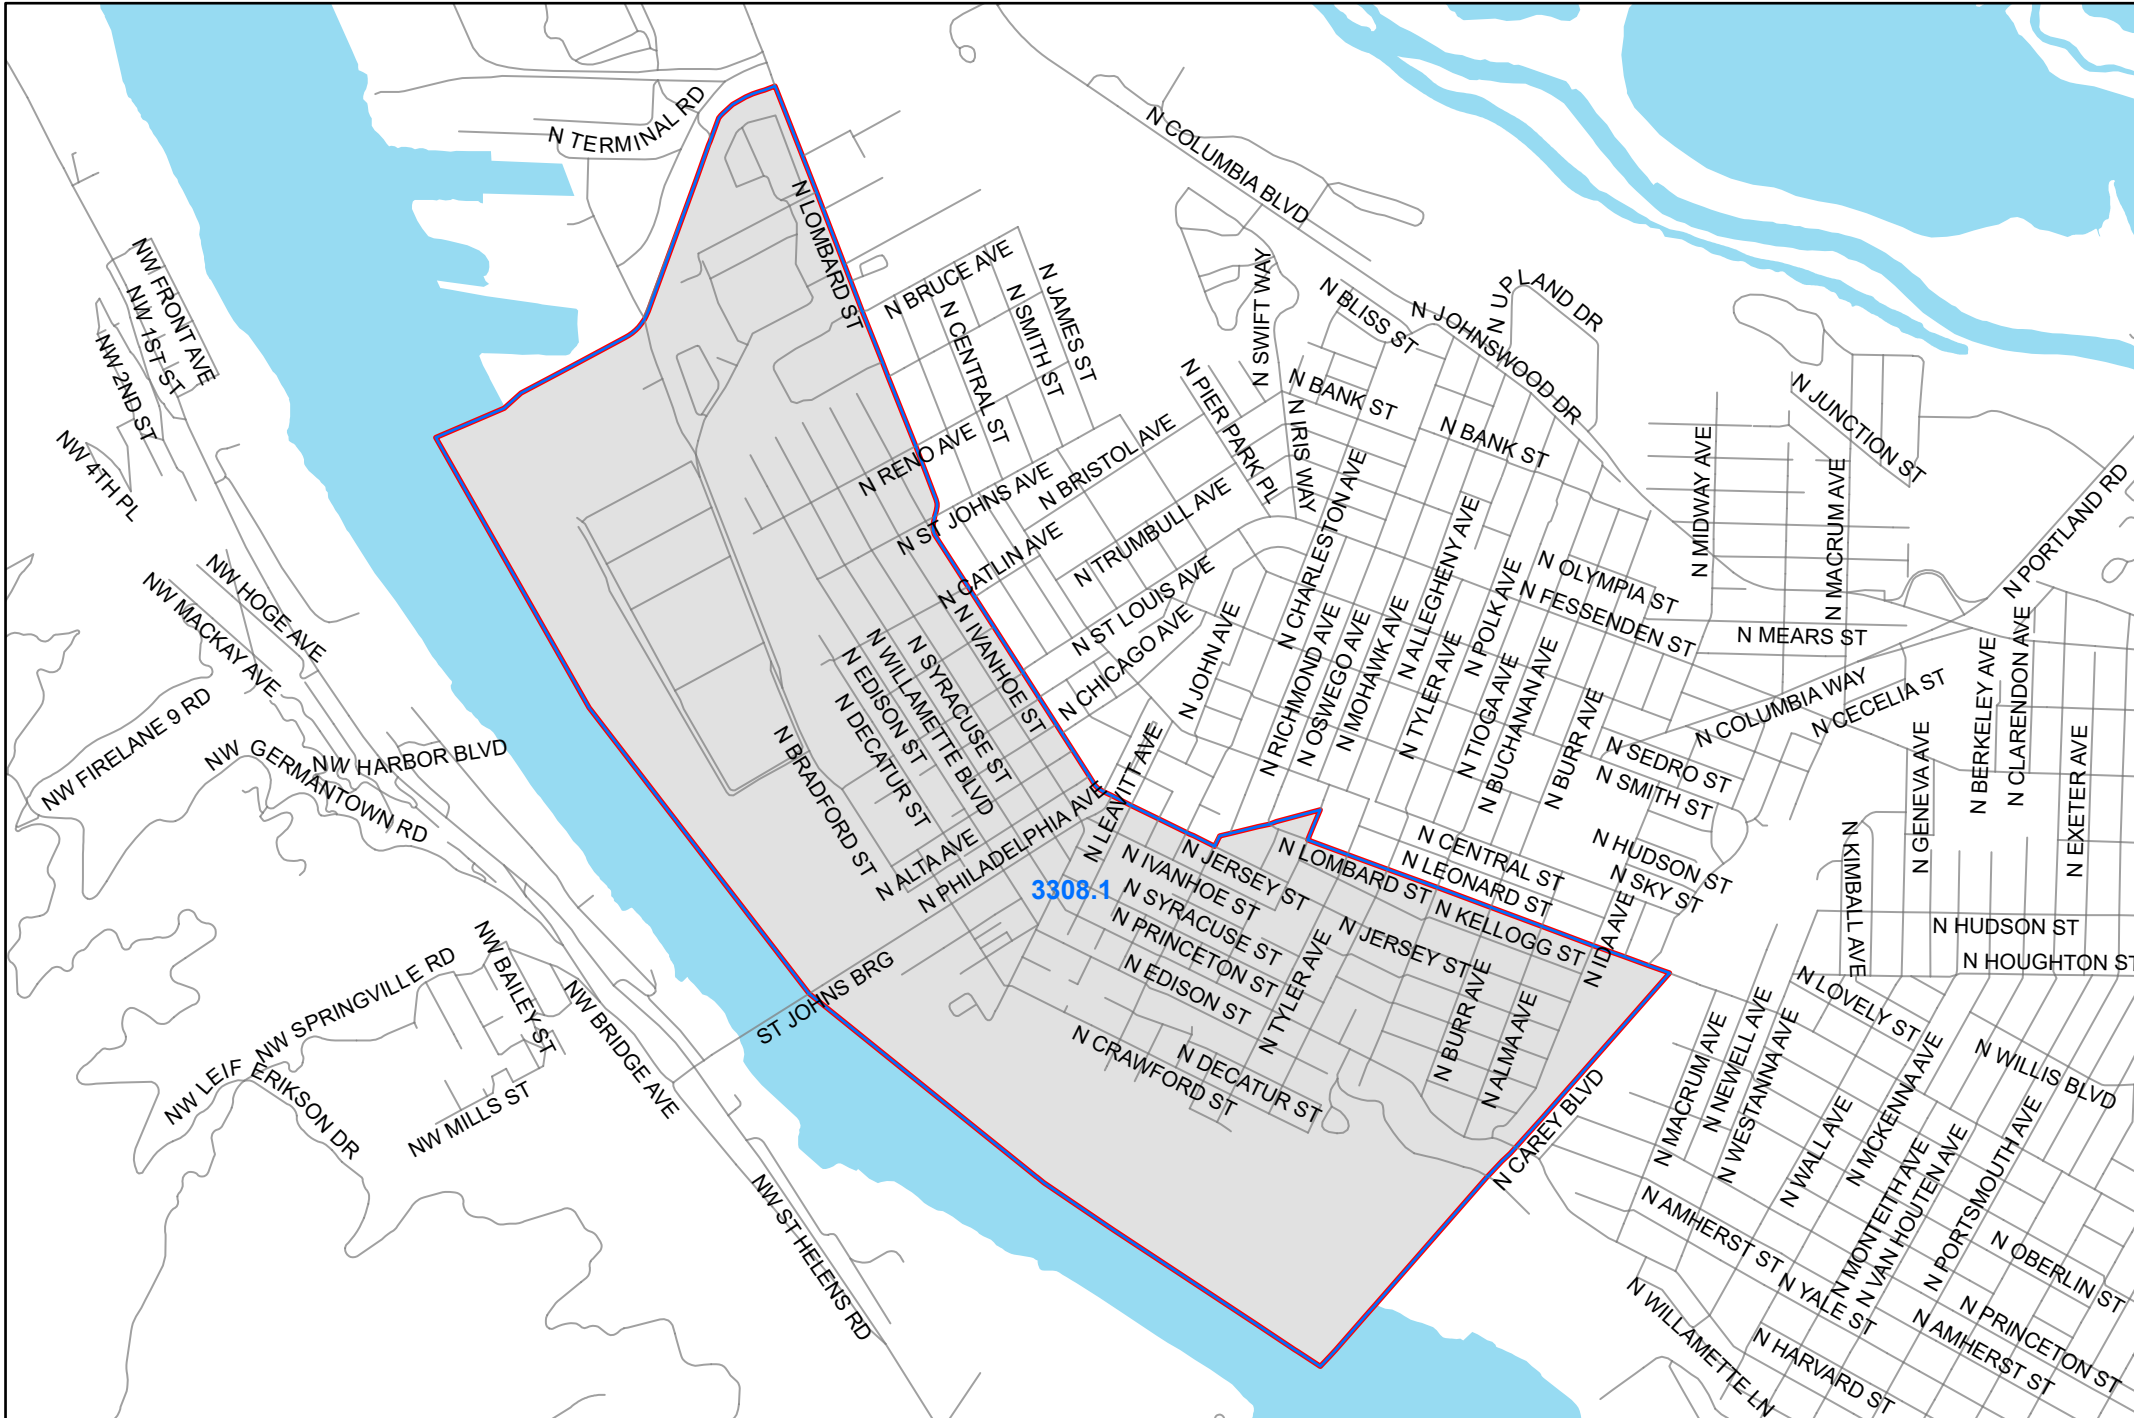

# Precinct 3308

Multnomah County Elections Division  
1040 SE Morrison St.  
Portland OR 97214  
503-988-3720  
elections@multco.us  
www.mcelections.org

**Disclaimer:** This map is for reference use only. Data is derived from multiple sources with varying levels of accuracy.