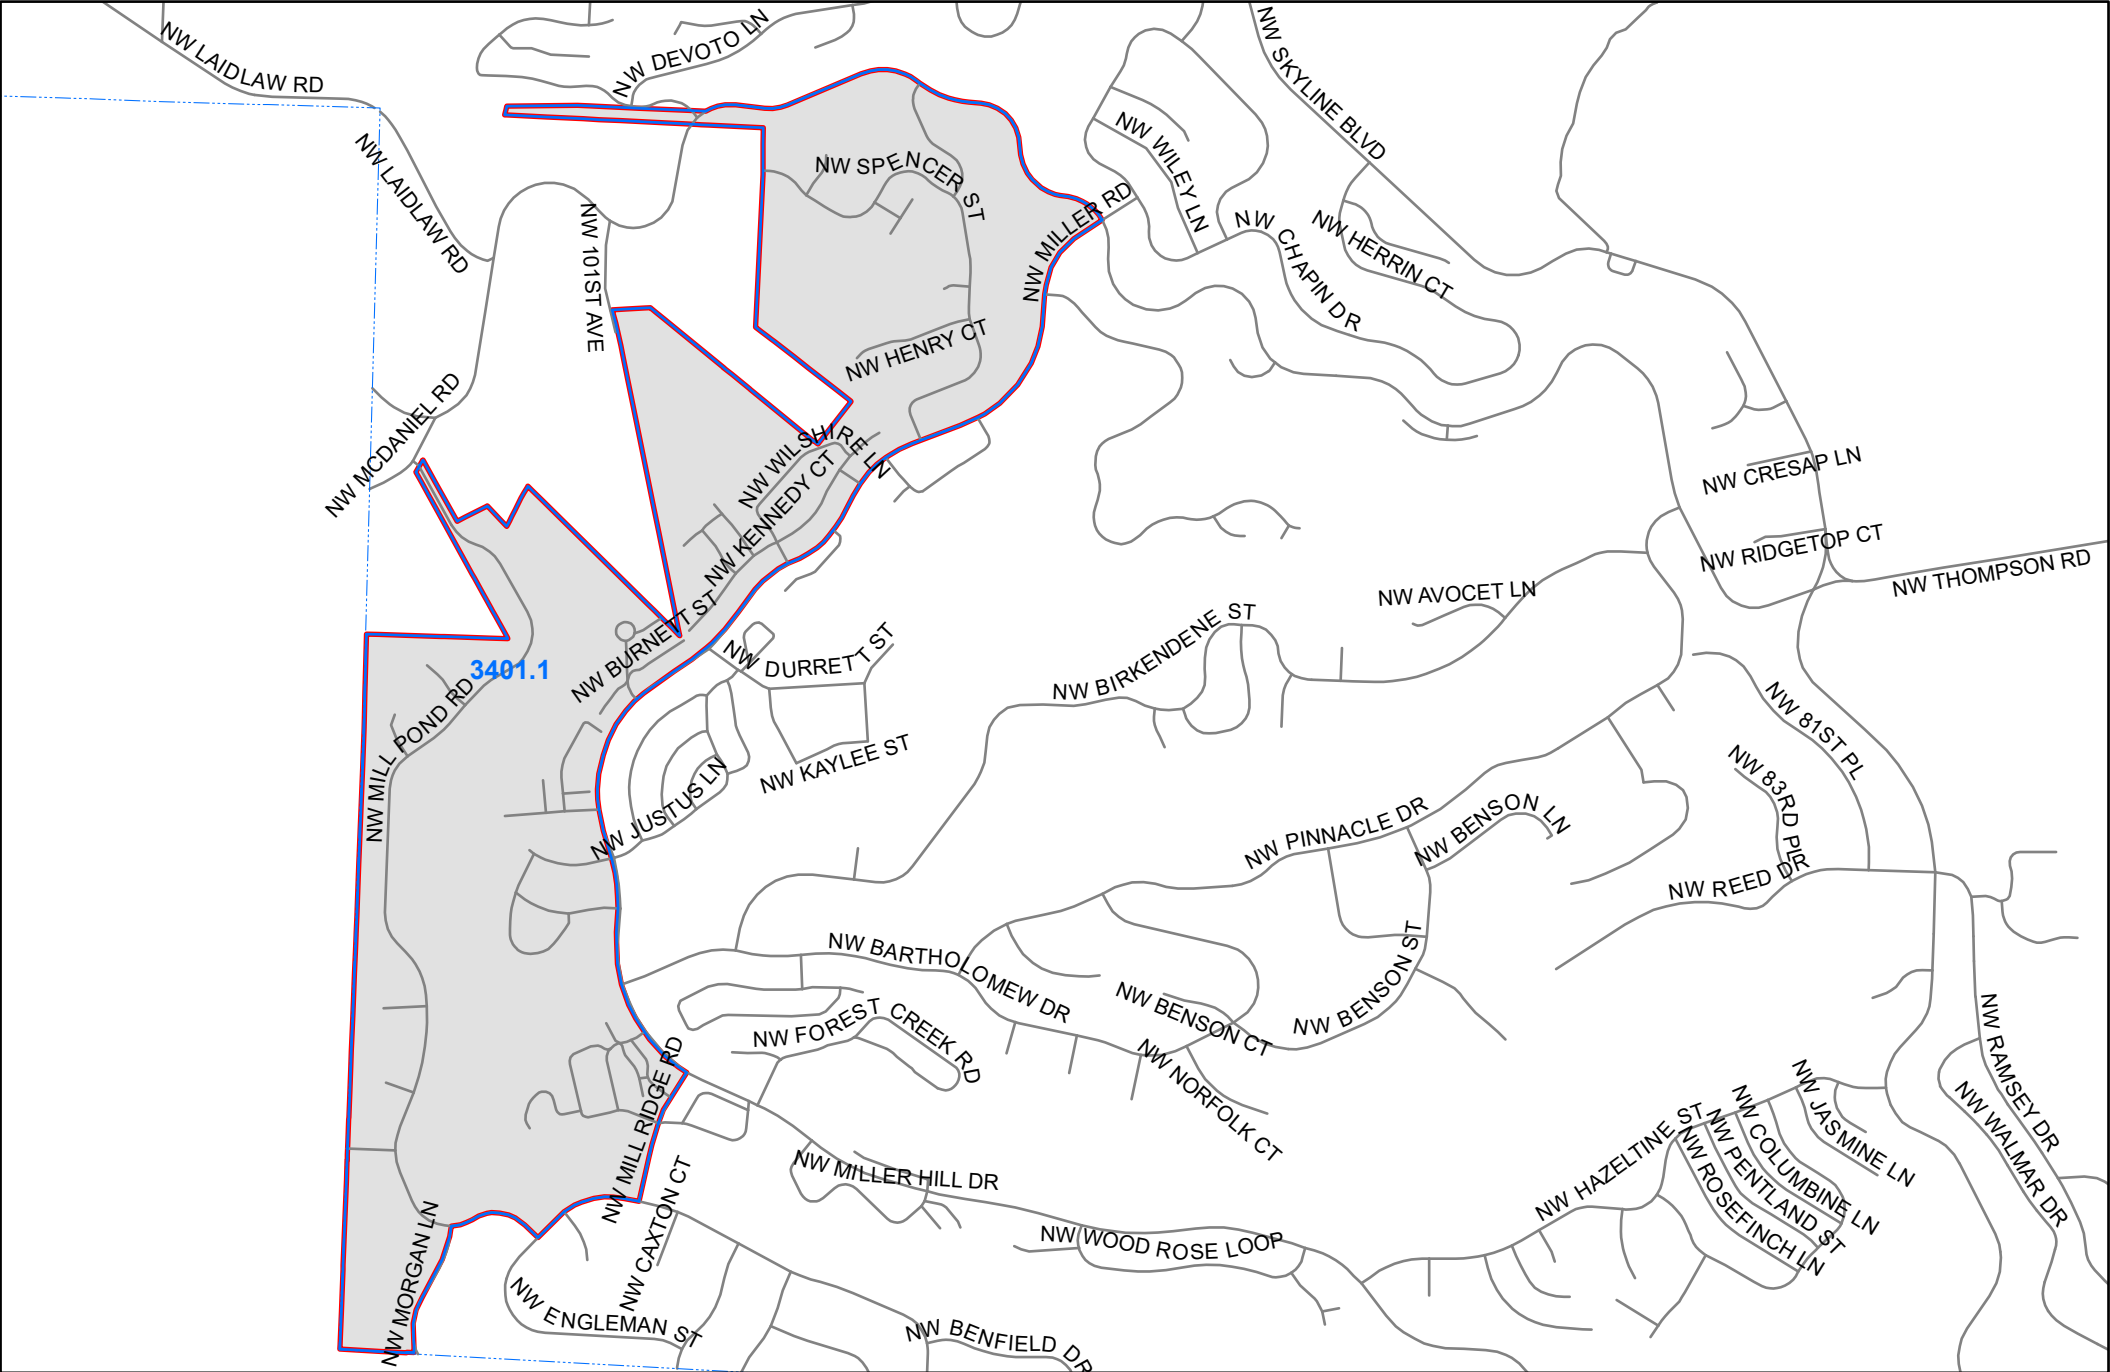

# Precinct 3401

**Multnomah County Elections Division**  
1040 SE Morrison St.  
Portland OR 97214  
503-988-3720  
elections@multco.us  
www.mcelections.org

**Disclaimer:** This map is for reference use only. Data is derived from multiple sources with varying levels of accuracy.