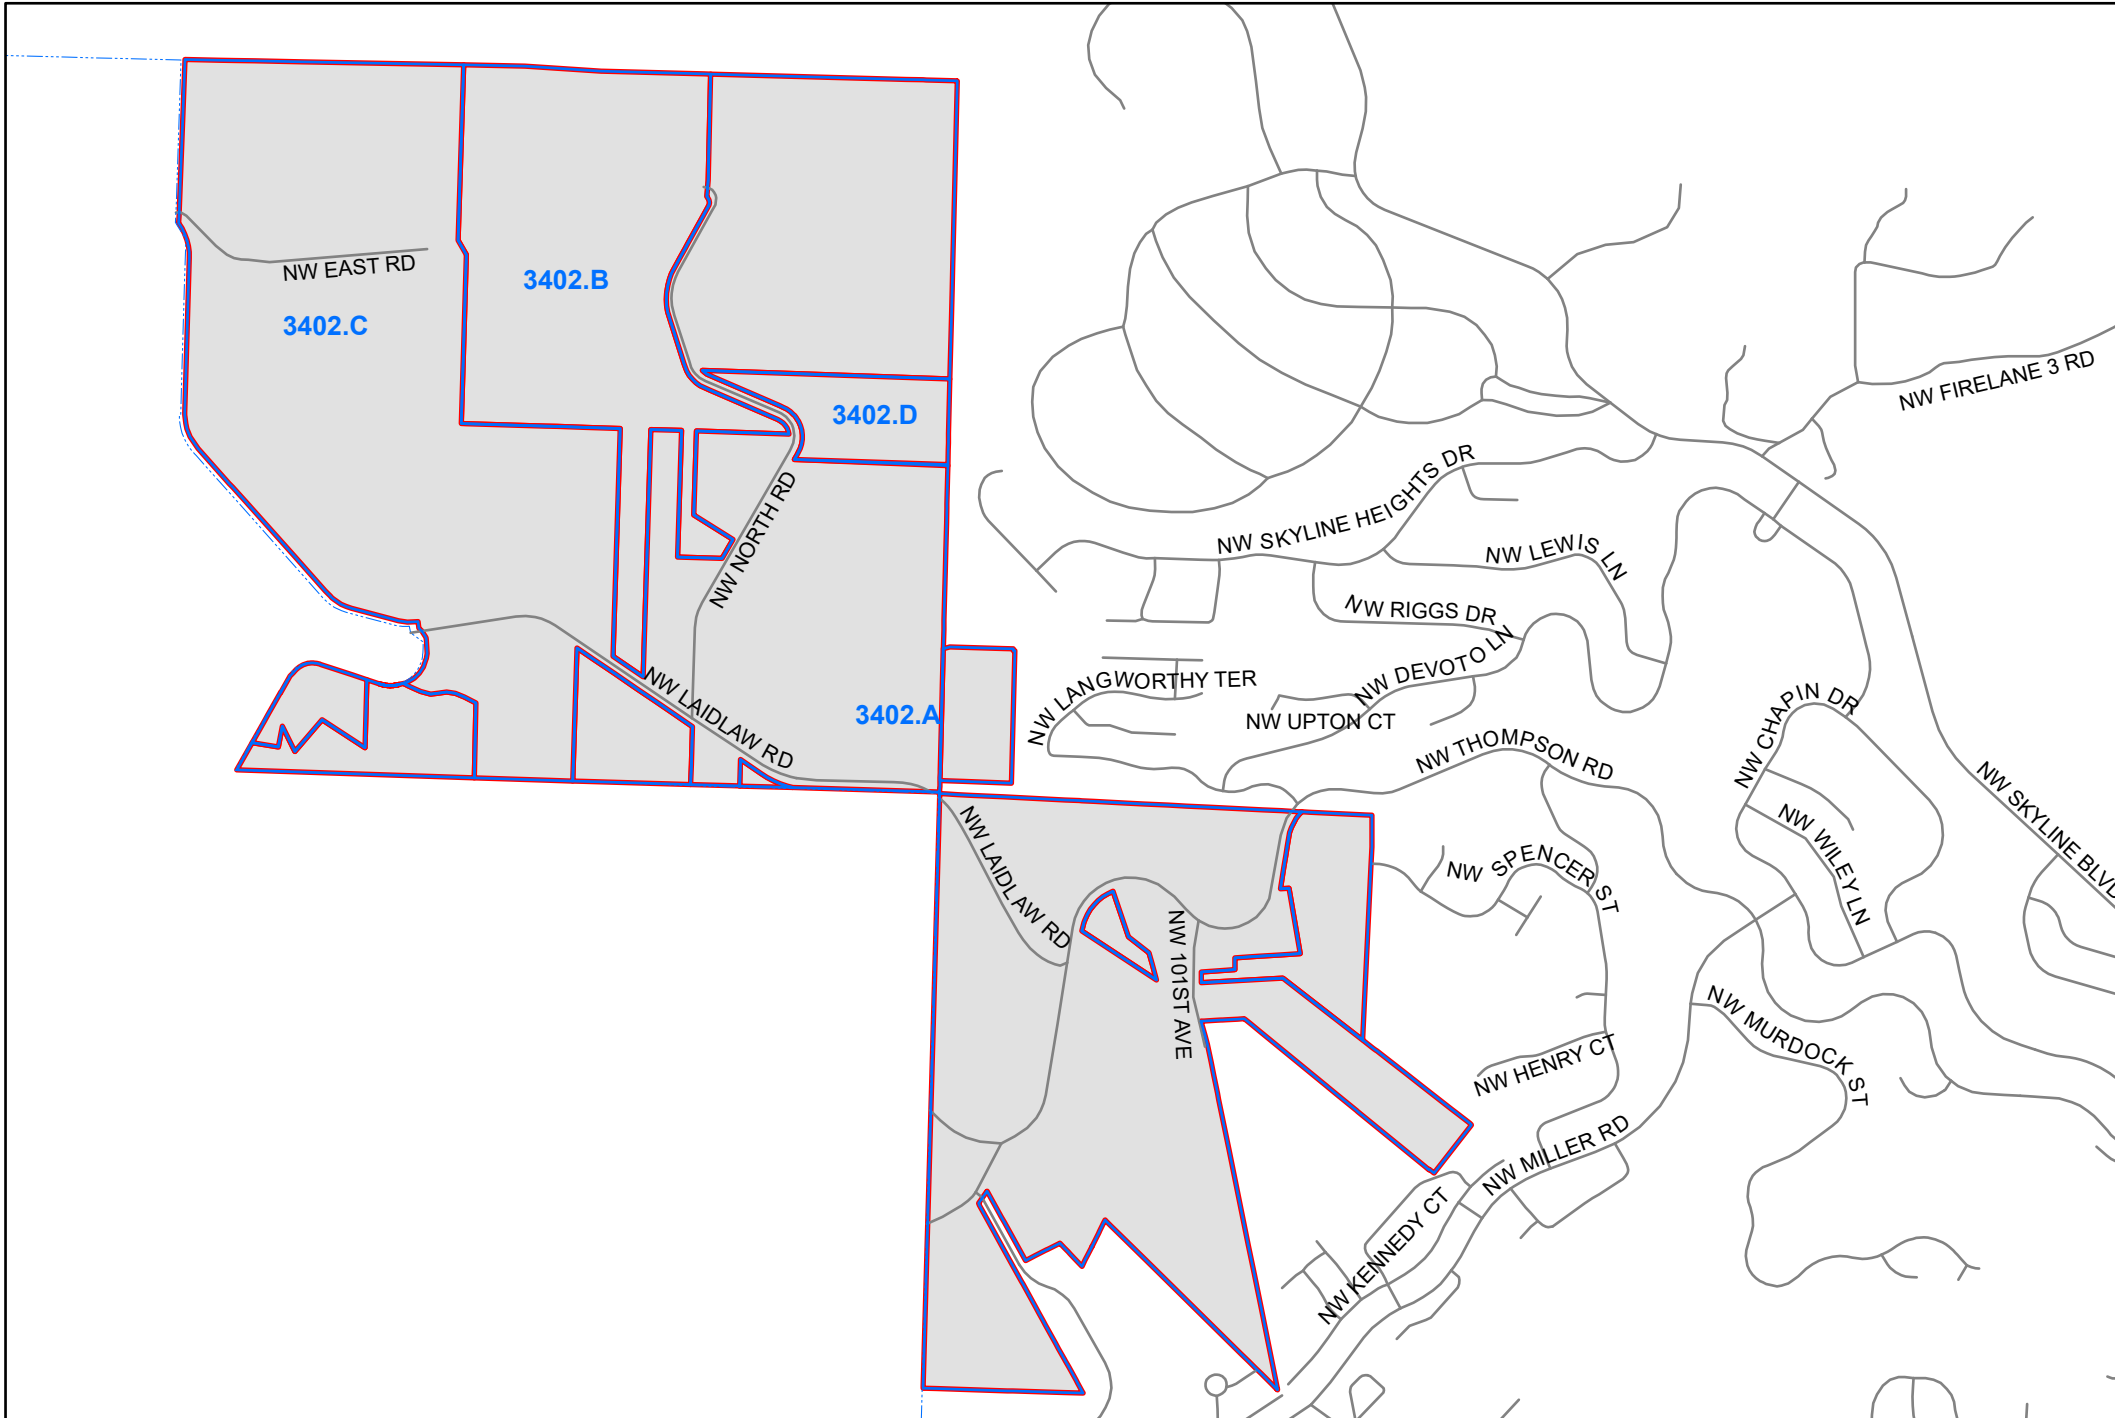

Precinct 3402

Multnomah County Elections Division
1040 SE Morrison St.
Portland OR 97214
503-988-3720
elections@multco.us
www.mcelections.org

Disclaimer: This map is for reference use only. Data is derived from multiple sources with varying levels of accuracy.

Last updated: 10/29/2024