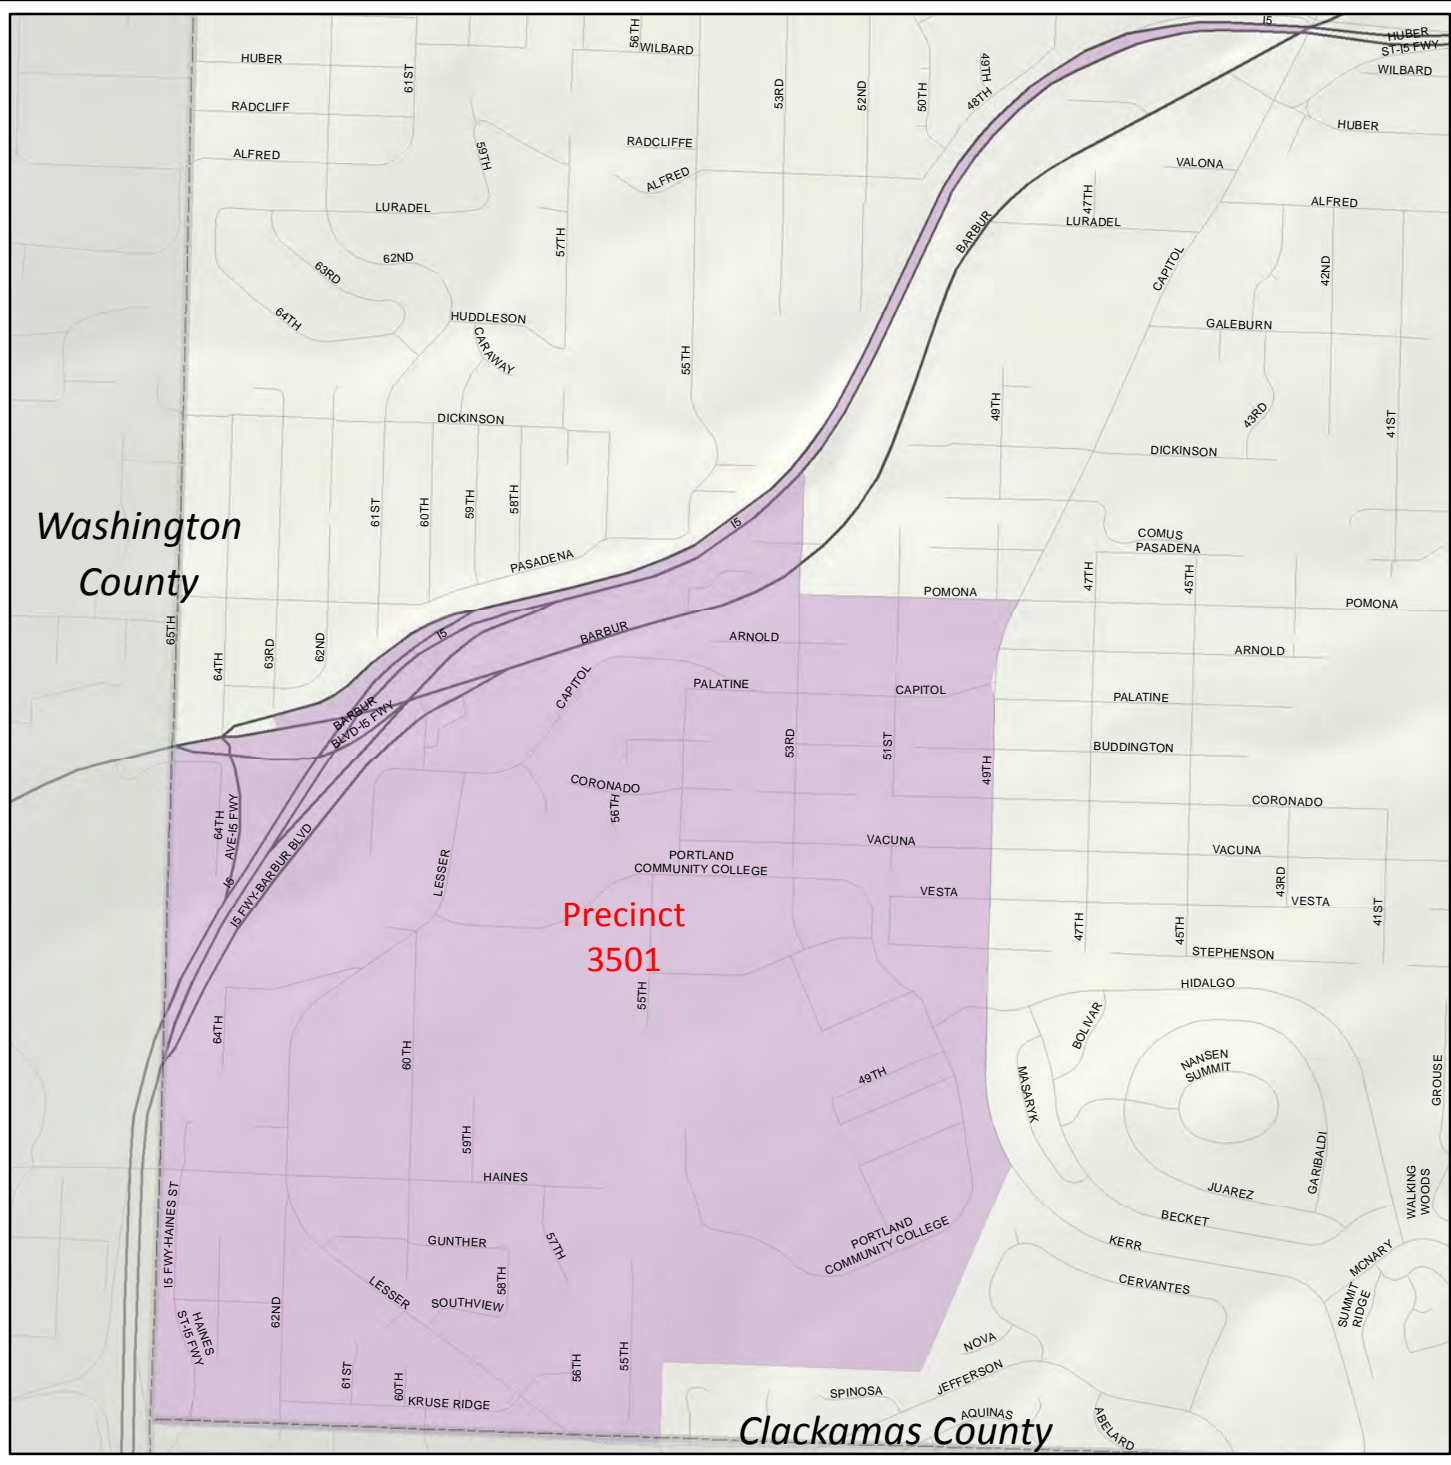

Multnomah County Precinct 3501

Multnomah County Elections
1040 SE Morrison Street
Portland, OR 97214
Voice 503 988-3720
Fax 503 988-3719
Email elections@multco.us
www.mcelections.org

DISCLAIMER: This map is for reference use only. Data provided are derived from multiple sources with varying levels of accuracy. Multnomah County GIS disclaims all responsibility for the accuracy or completeness of the data shown hereon.

Date: 1/31/2012

Washington
County

Precinct
3501

Clackamas County