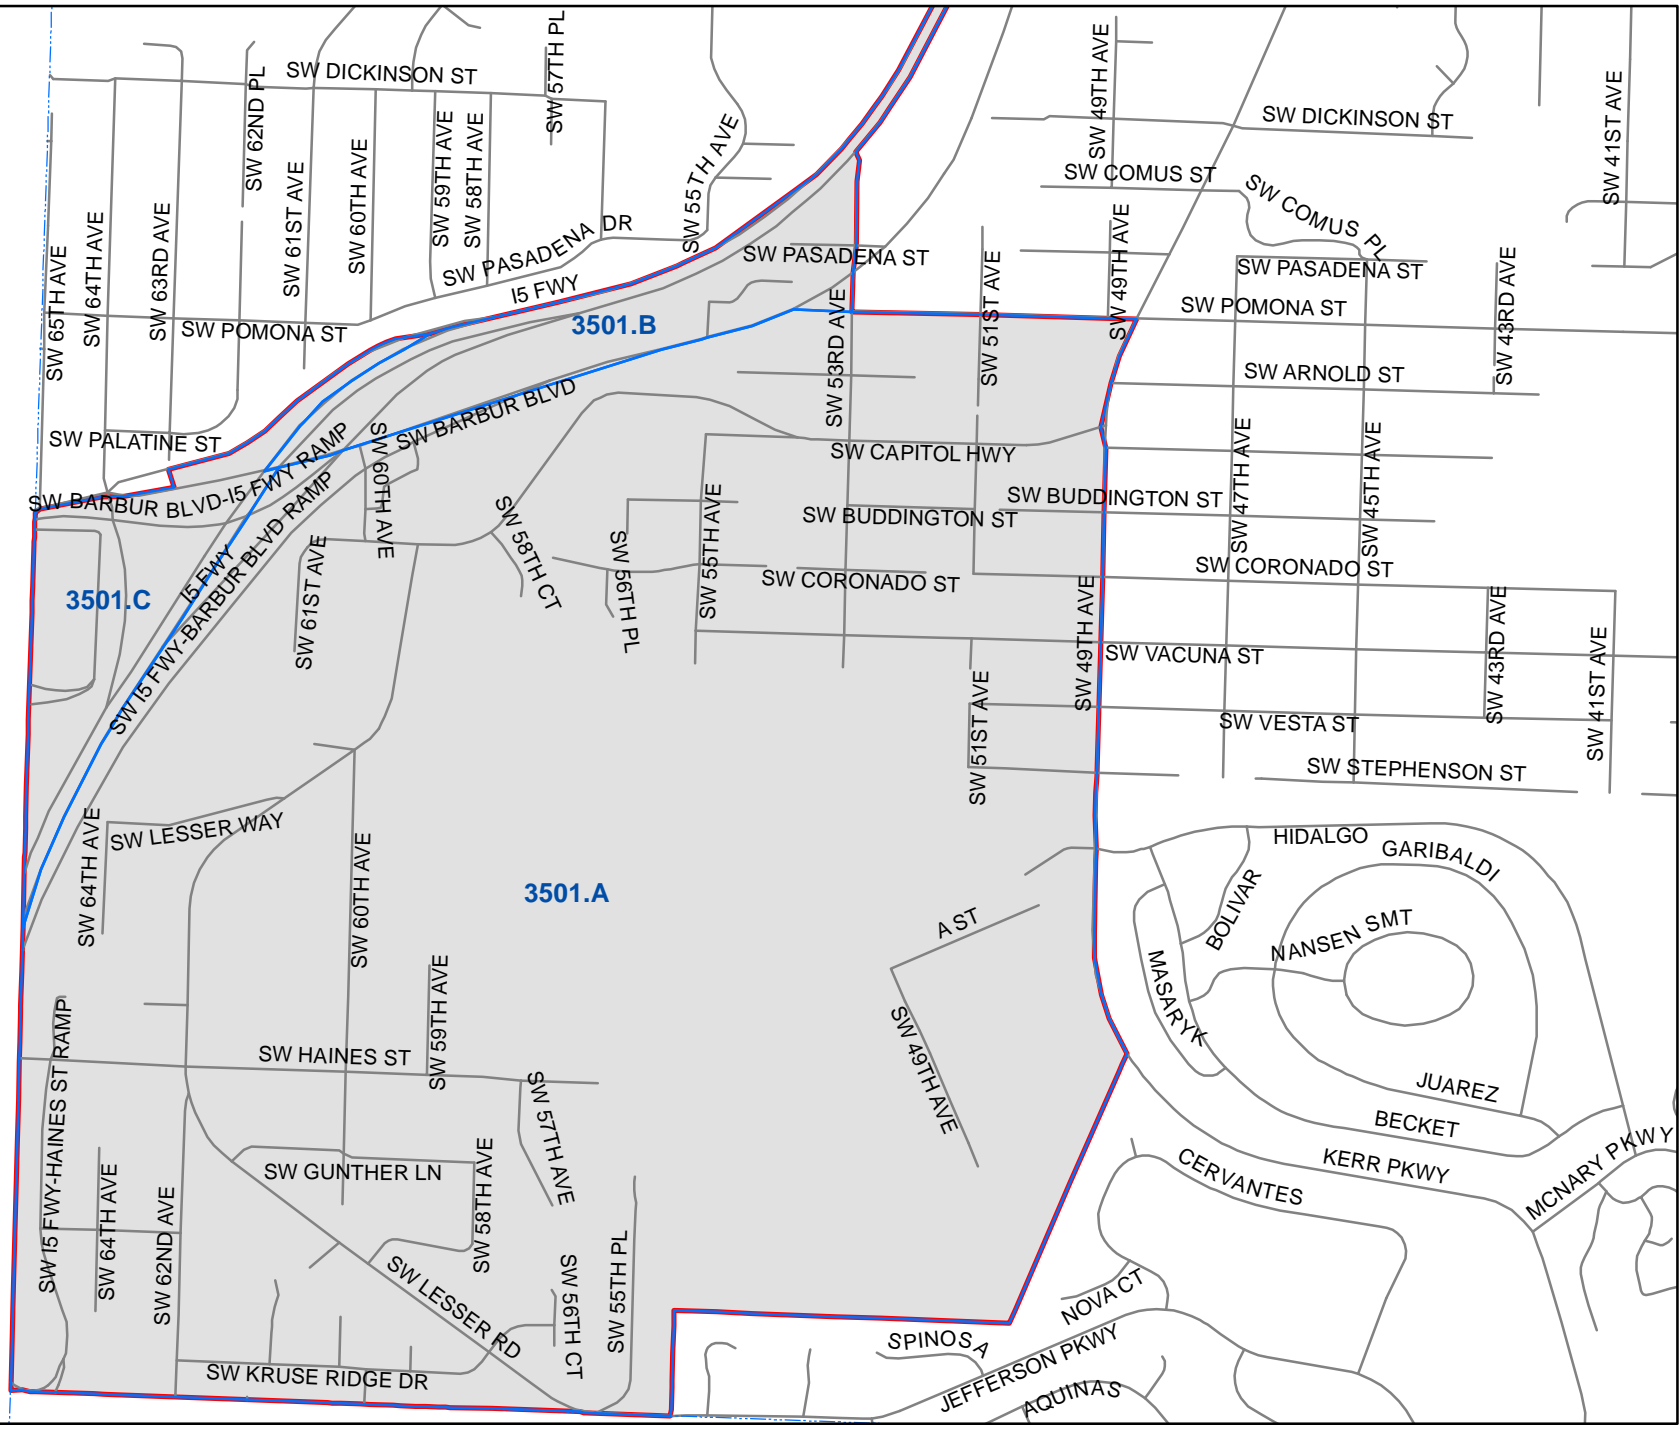

Precinct 3501

Multnomah County Elections Division
1040 SE Morrison St.
Portland OR 97214
503-988-3720
elections@multco.us
www.mcelections.org

Disclaimer: This map is for reference use only. Data is derived from multiple sources with varying levels of accuracy.