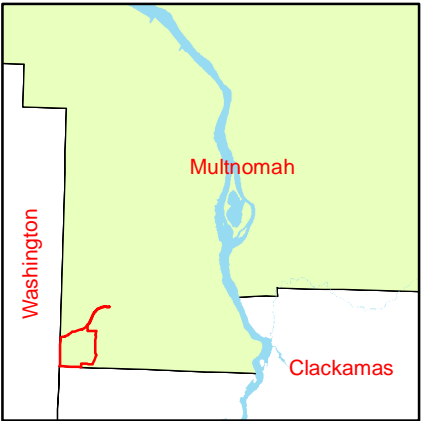

Precinct 3501

Multnomah County Elections Division
1040 SE Morrison St.
Portland OR 97214
503-988-3720
elections@multco.us
www.mcelections.org

Disclaimer: This map is for reference use only. Data is derived from multiple sources with varying levels of accuracy.