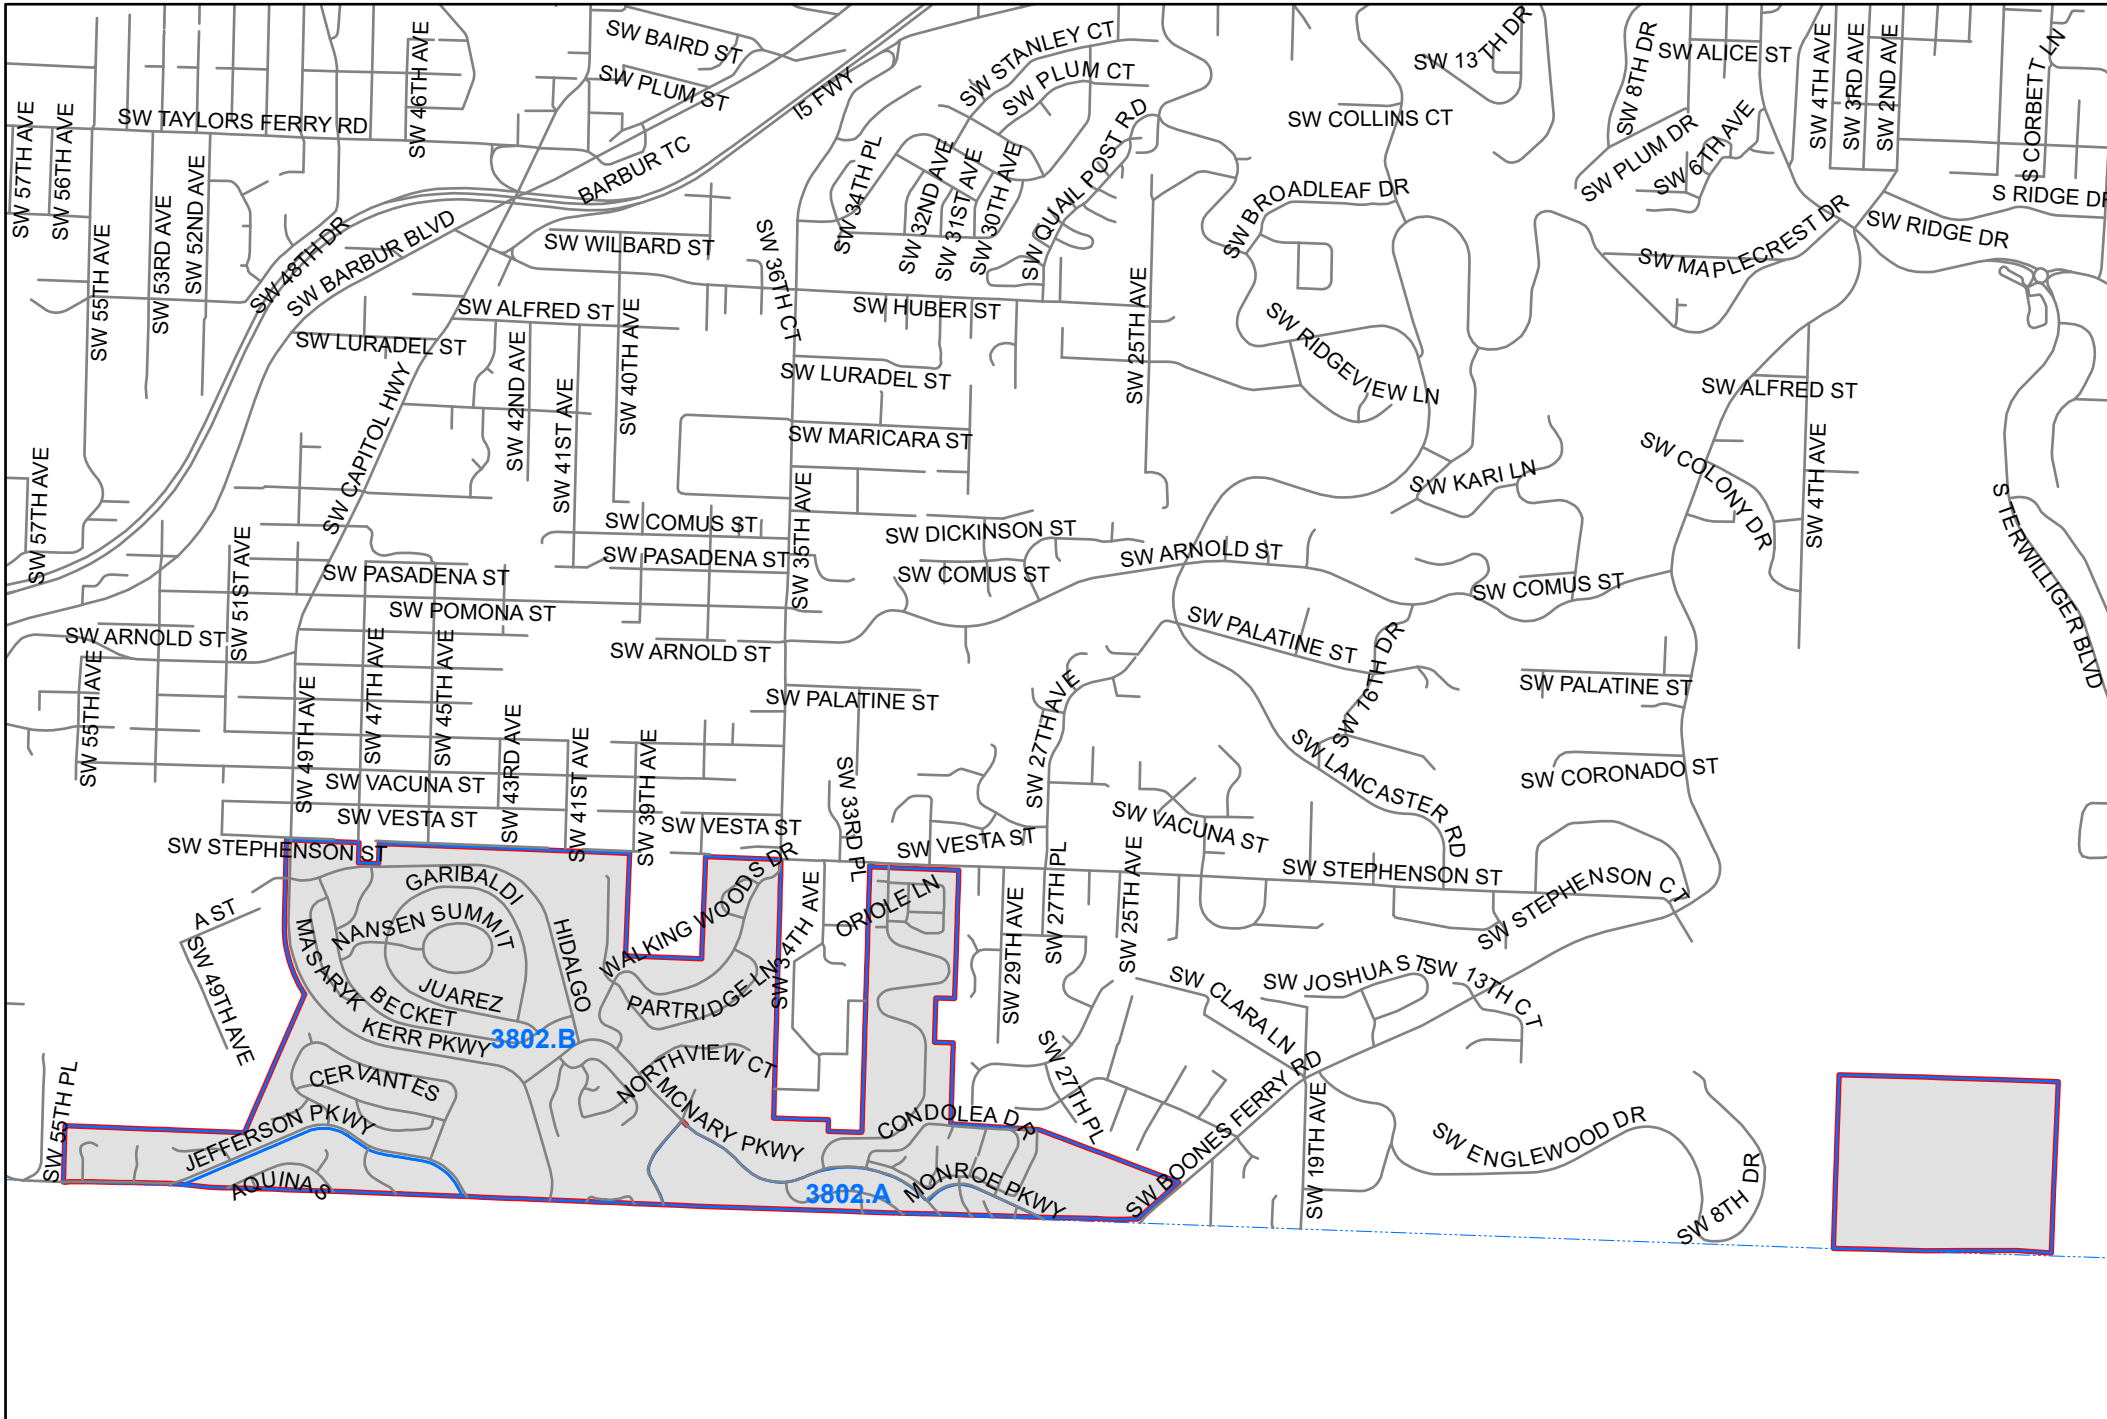

Precinct 3802

Multnomah County Elections Division
1040 SE Morrison St.
Portland OR 97214
503-988-3720
elections@multco.us
www.mcelections.org

Disclaimer: This map is for reference use only. Data is derived from multiple sources with varying levels of accuracy.

Last updated: 10/29/2024