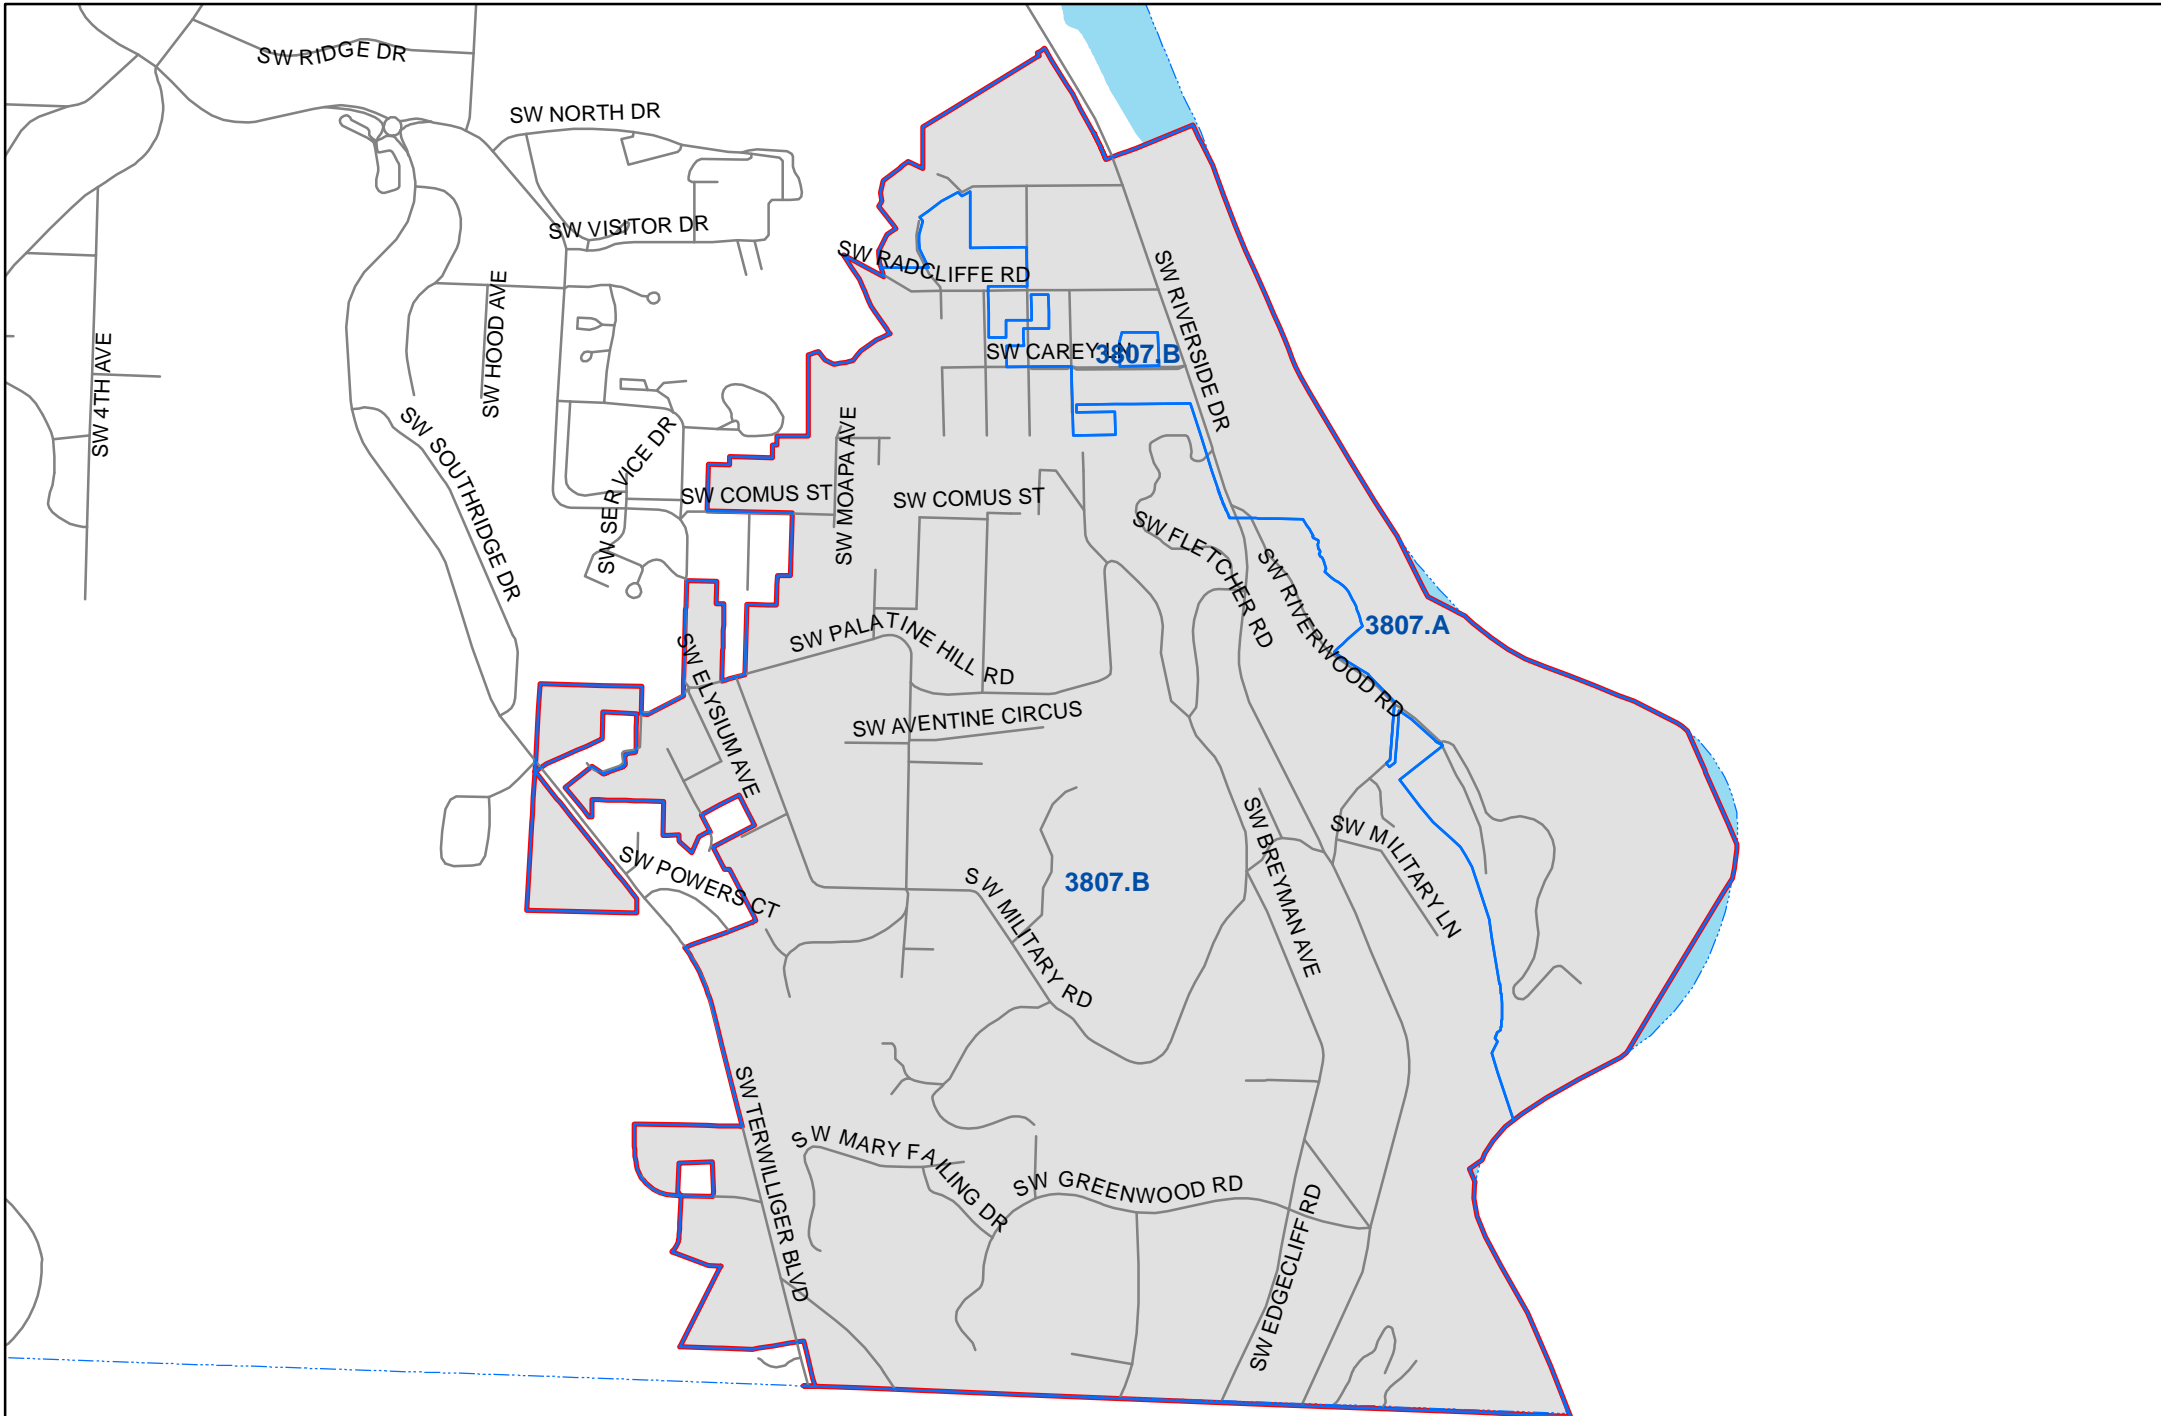

Precinct 3807

Multnomah County Elections Division
1040 SE Morrison St.
Portland OR 97214
503-988-3720
elections@multco.us
www.mcelections.org

Disclaimer: This map is for reference use only.
Data is derived from multiple sources with
varying levels of accuracy.

Last updated: 3/7/2016

0 0.125 0.25 0.5 0.75 1 Miles