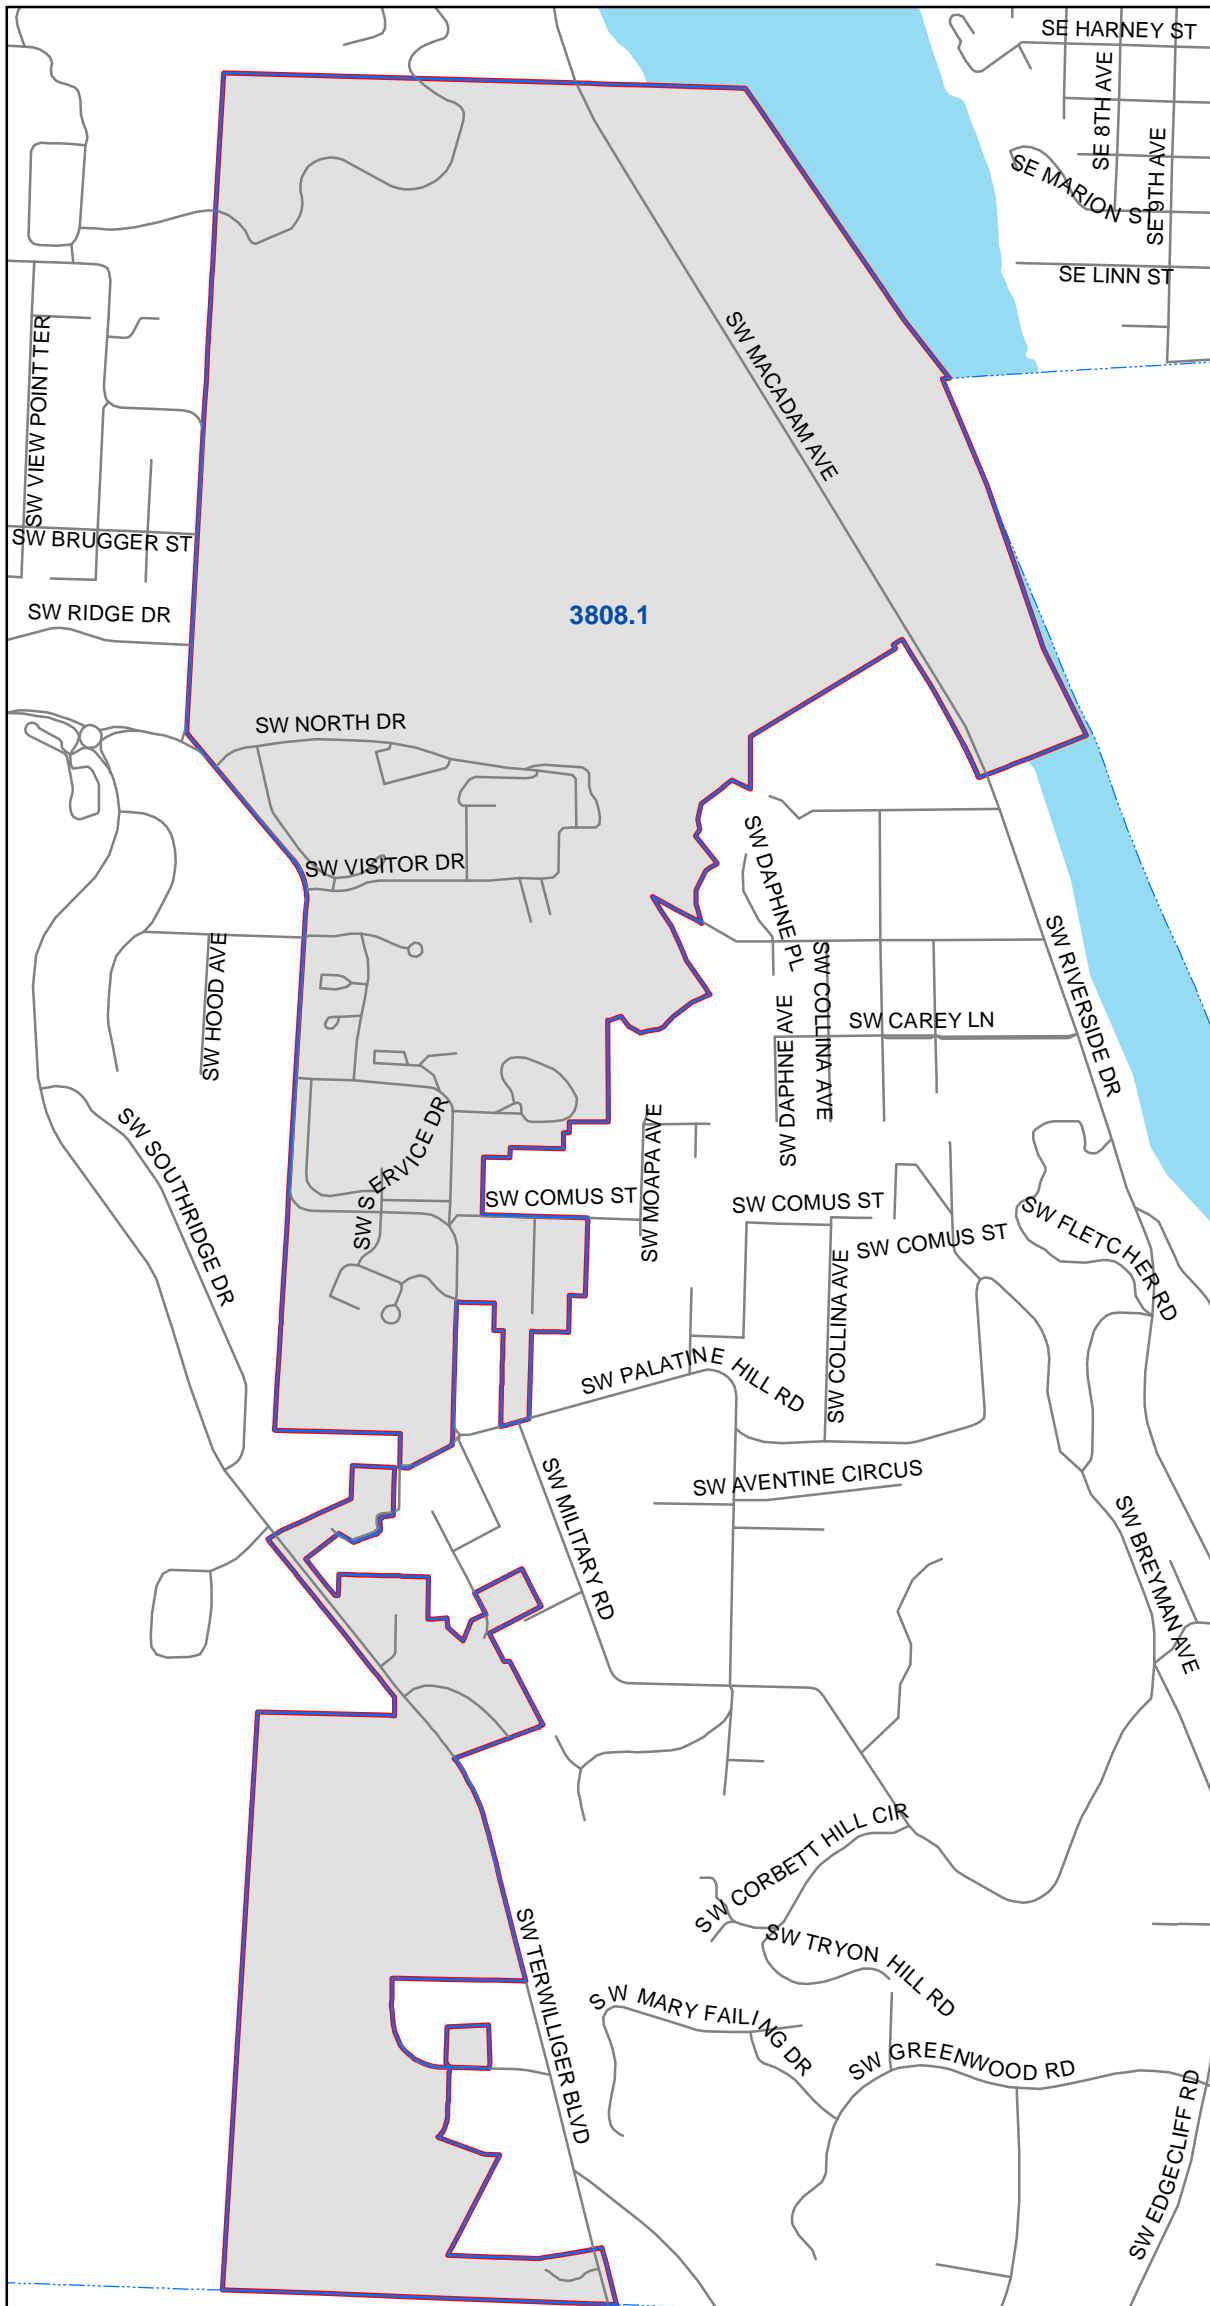

Precinct 3808

Multnomah County Elections Division
1040 SE Morrison St.
Portland OR 97214
503-988-3720
elections@multco.us
www.mcelections.org

Disclaimer: This map is for reference use only.
Data is derived from multiple sources with
varying levels of accuracy.

Last updated: 3/7/2016

0 0.1 0.2 0.4 0.6 0.8 Miles