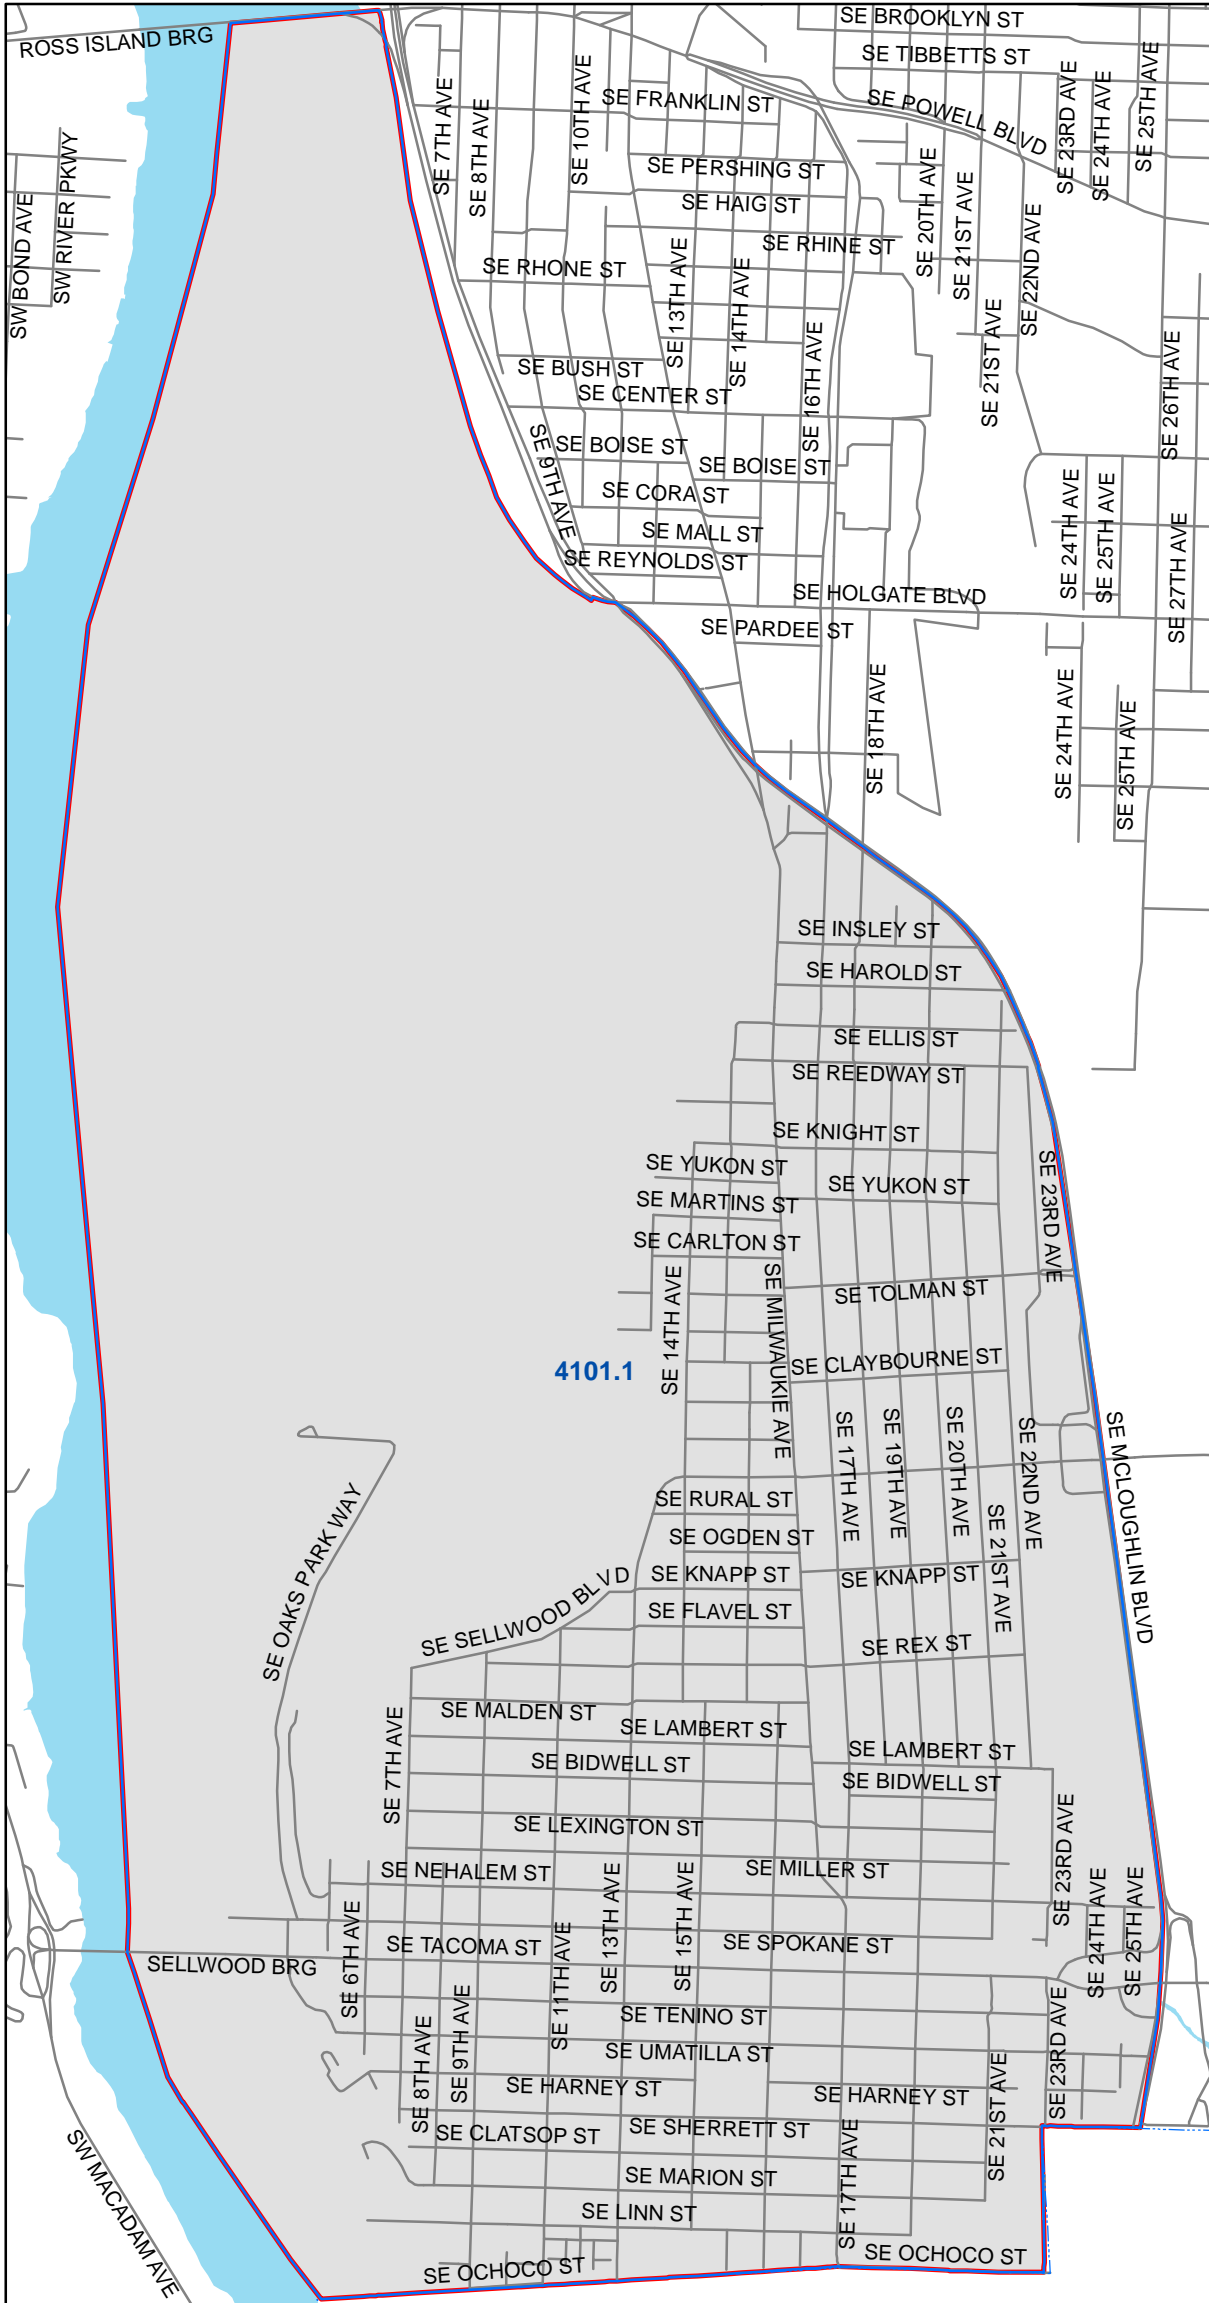

Precinct 4101

Multnomah County Elections Division
 1040 SE Morrison St.
 Portland OR 97214
 503-988-3720
 elections@multco.us
 www.mcelections.org

Disclaimer: This map is for reference use only. Data is derived from multiple sources with varying levels of accuracy.