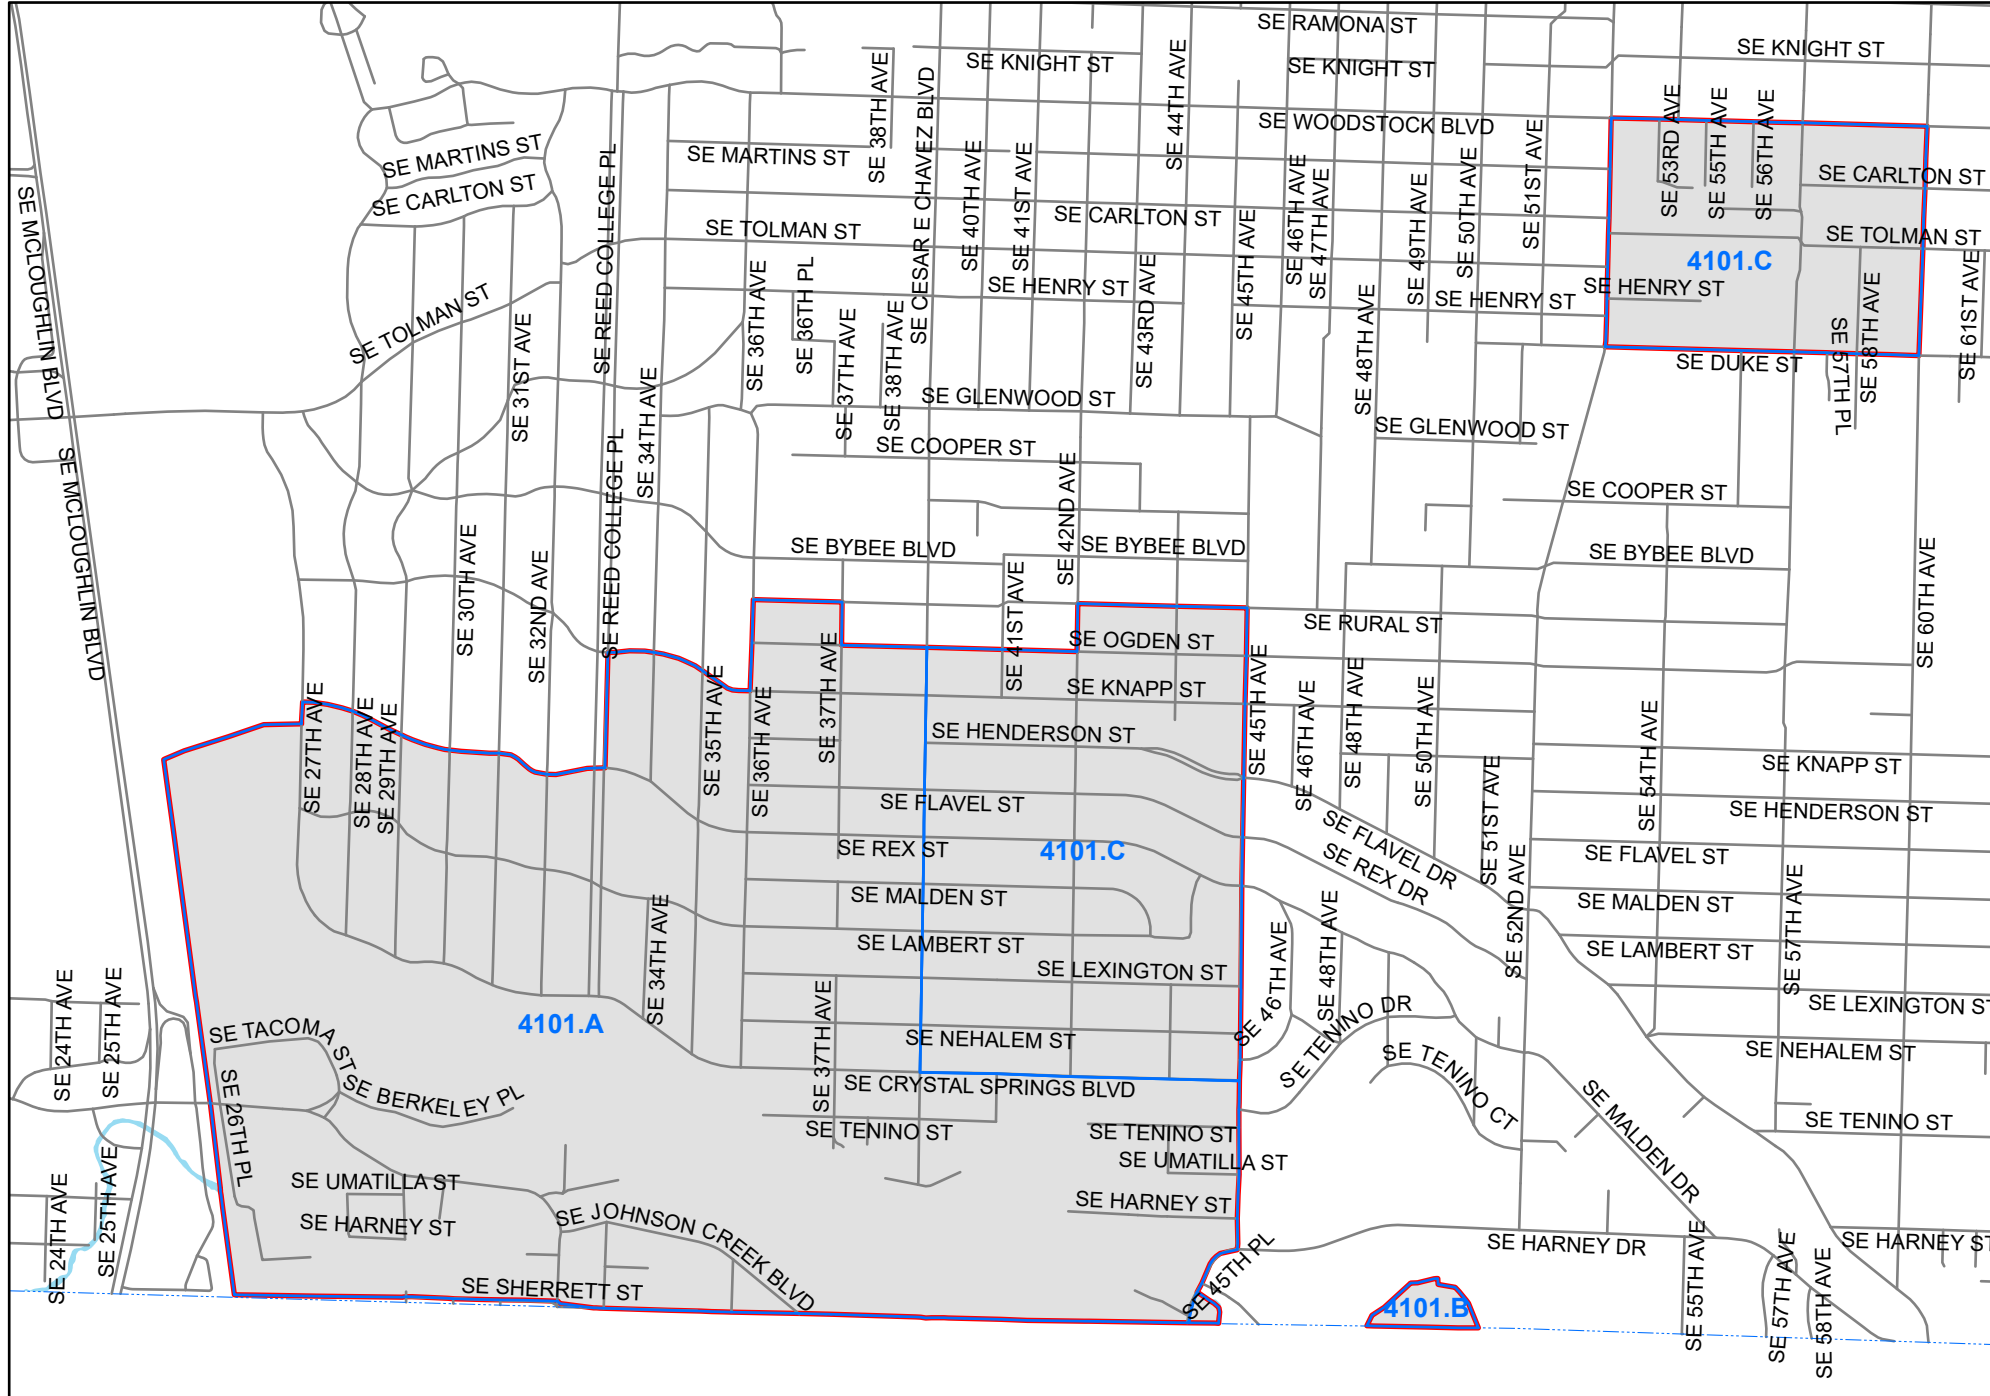

Precinct 4101

Multnomah County Elections Division
1040 SE Morrison St.
Portland OR 97214
503-988-3720
elections@multco.us
www.mcelections.org

Disclaimer: This map is for reference use only. Data is derived from multiple sources with varying levels of accuracy.