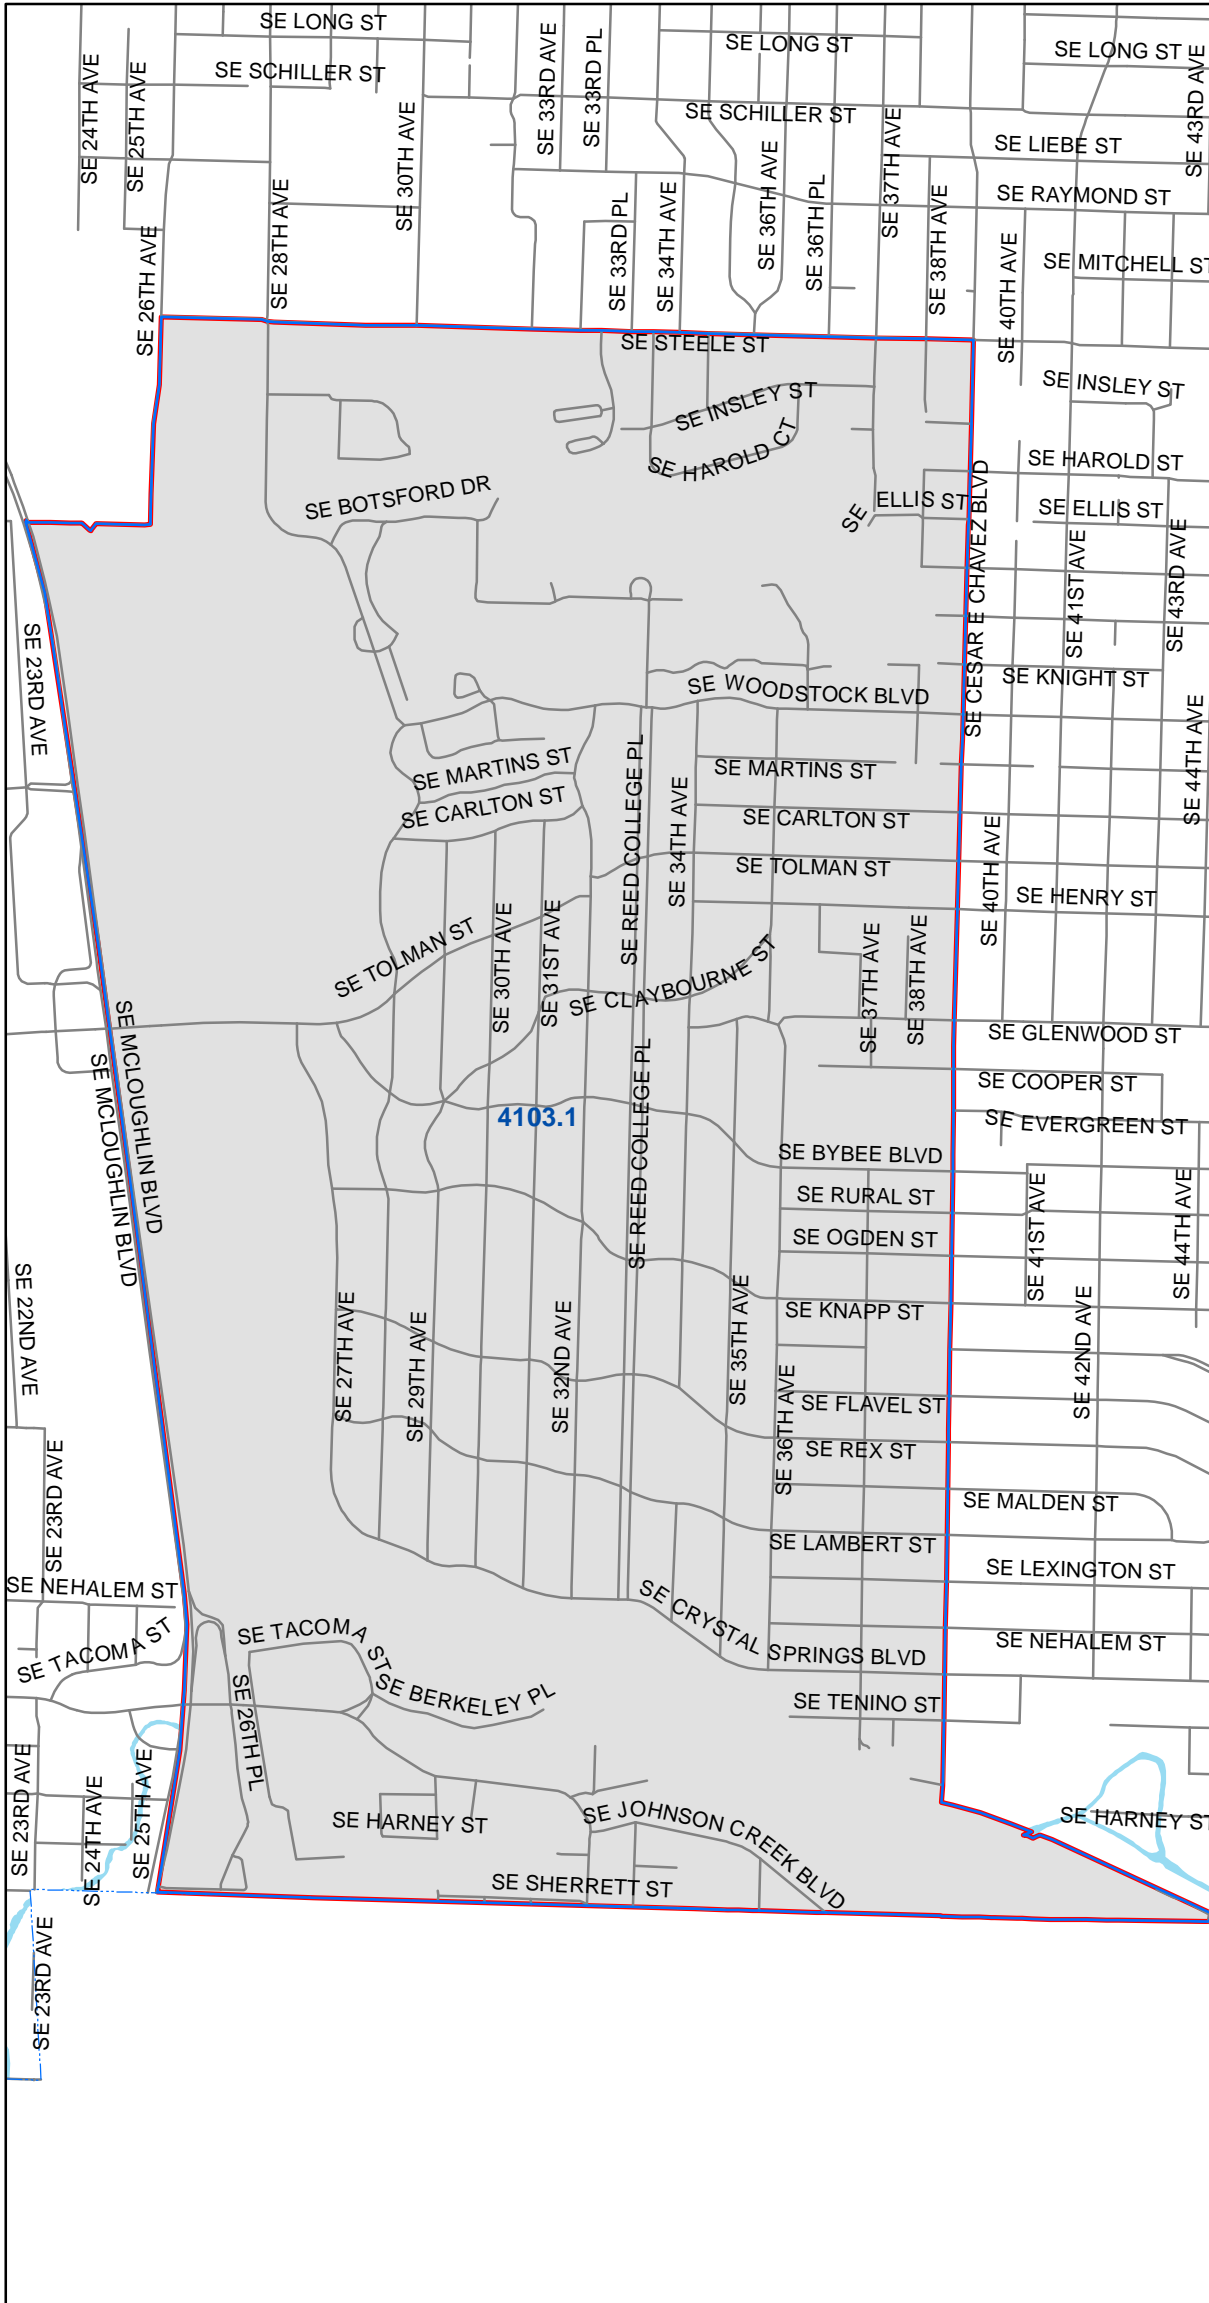

# Precinct 4103

Multnomah County Elections Division  
 1040 SE Morrison St.  
 Portland OR 97214  
 503-988-3720  
 elections@multco.us  
 www.mcelections.org

Disclaimer: This map is for reference use only.  
 Data is derived from multiple sources with  
 varying levels of accuracy.