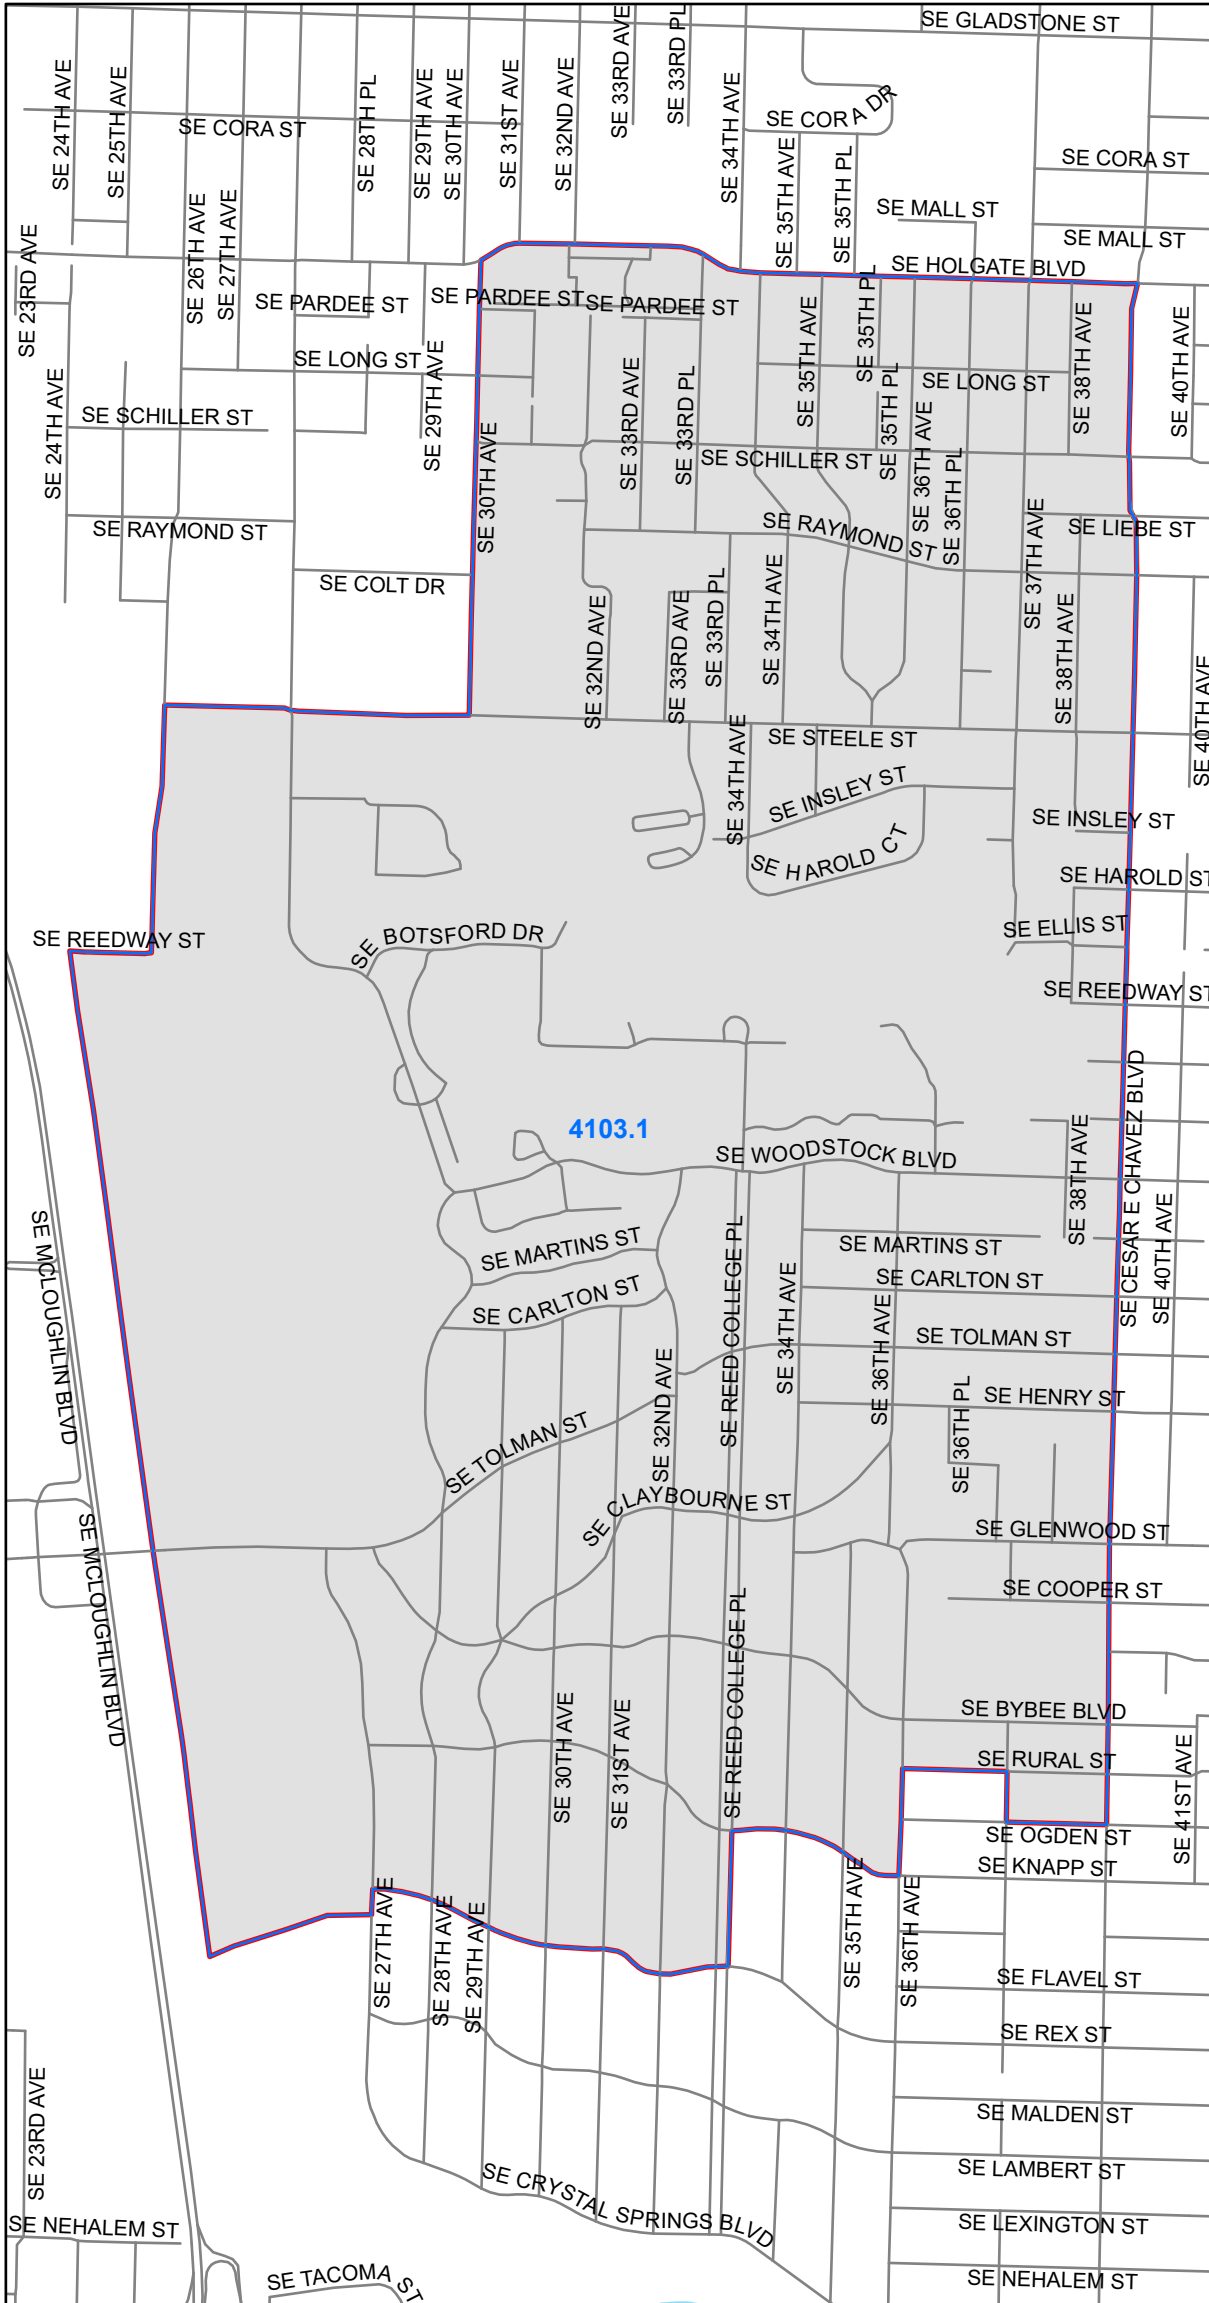

# Precinct 4103

Multnomah County Elections Division  
1040 SE Morrison St.  
Portland OR 97214  
503-988-3720  
elections@multco.us  
www.mcelections.org

**Disclaimer:** This map is for reference use only. Data is derived from multiple sources with varying levels of accuracy.