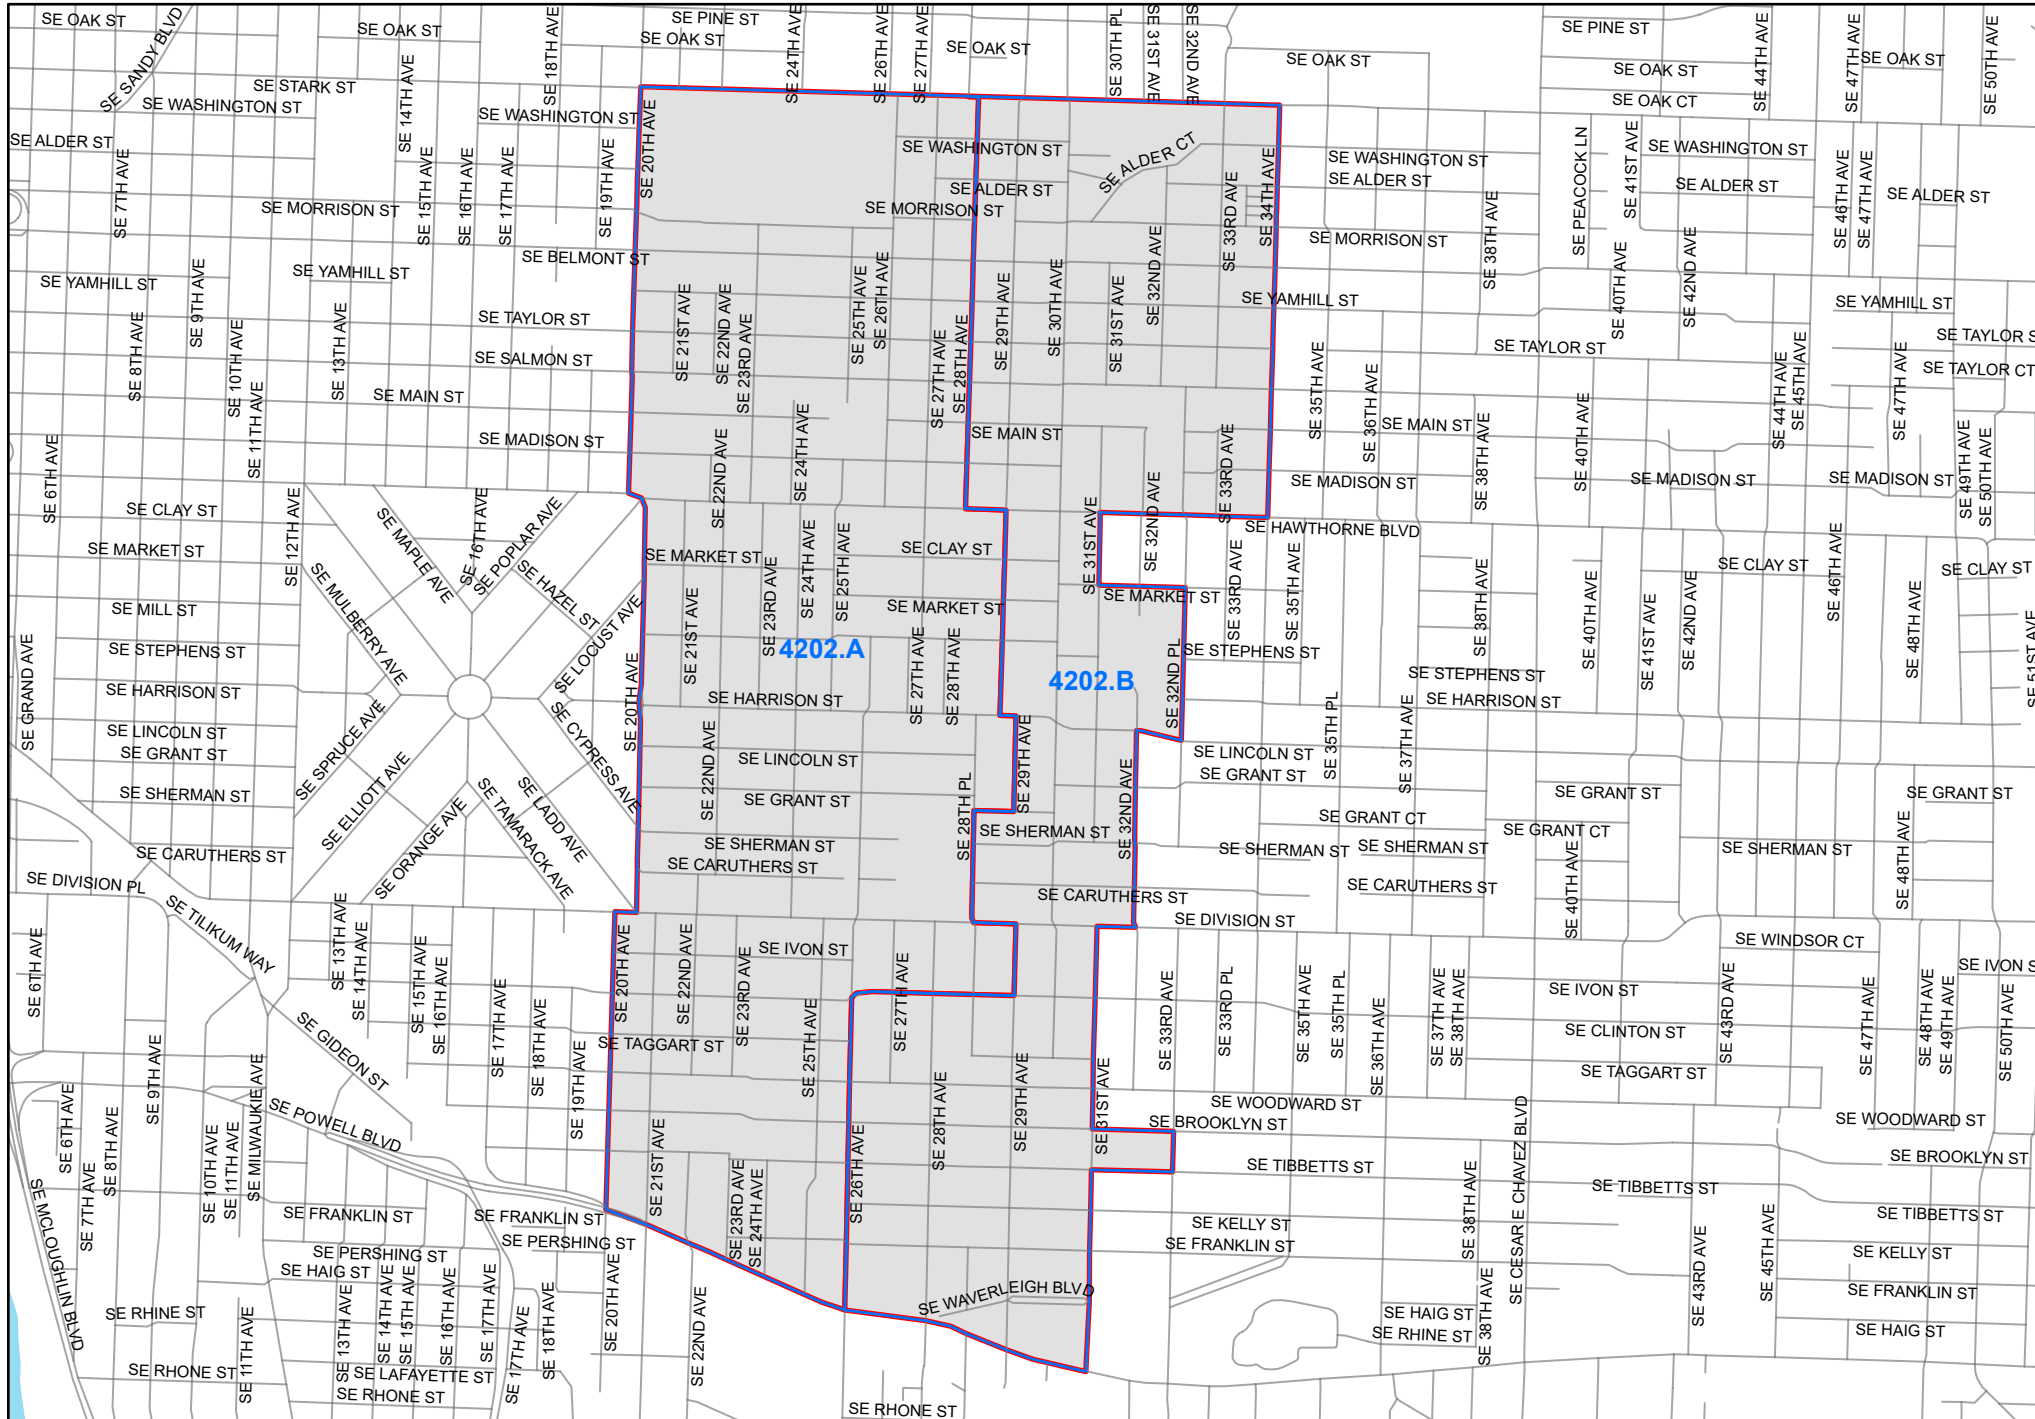

Precinct 4202

Multnomah County Elections Division
1040 SE Morrison St.
Portland OR 97214
503-988-3720
elections@multco.us
www.mcelections.org

Disclaimer: This map is for reference use only. Data is derived from multiple sources with varying levels of accuracy.