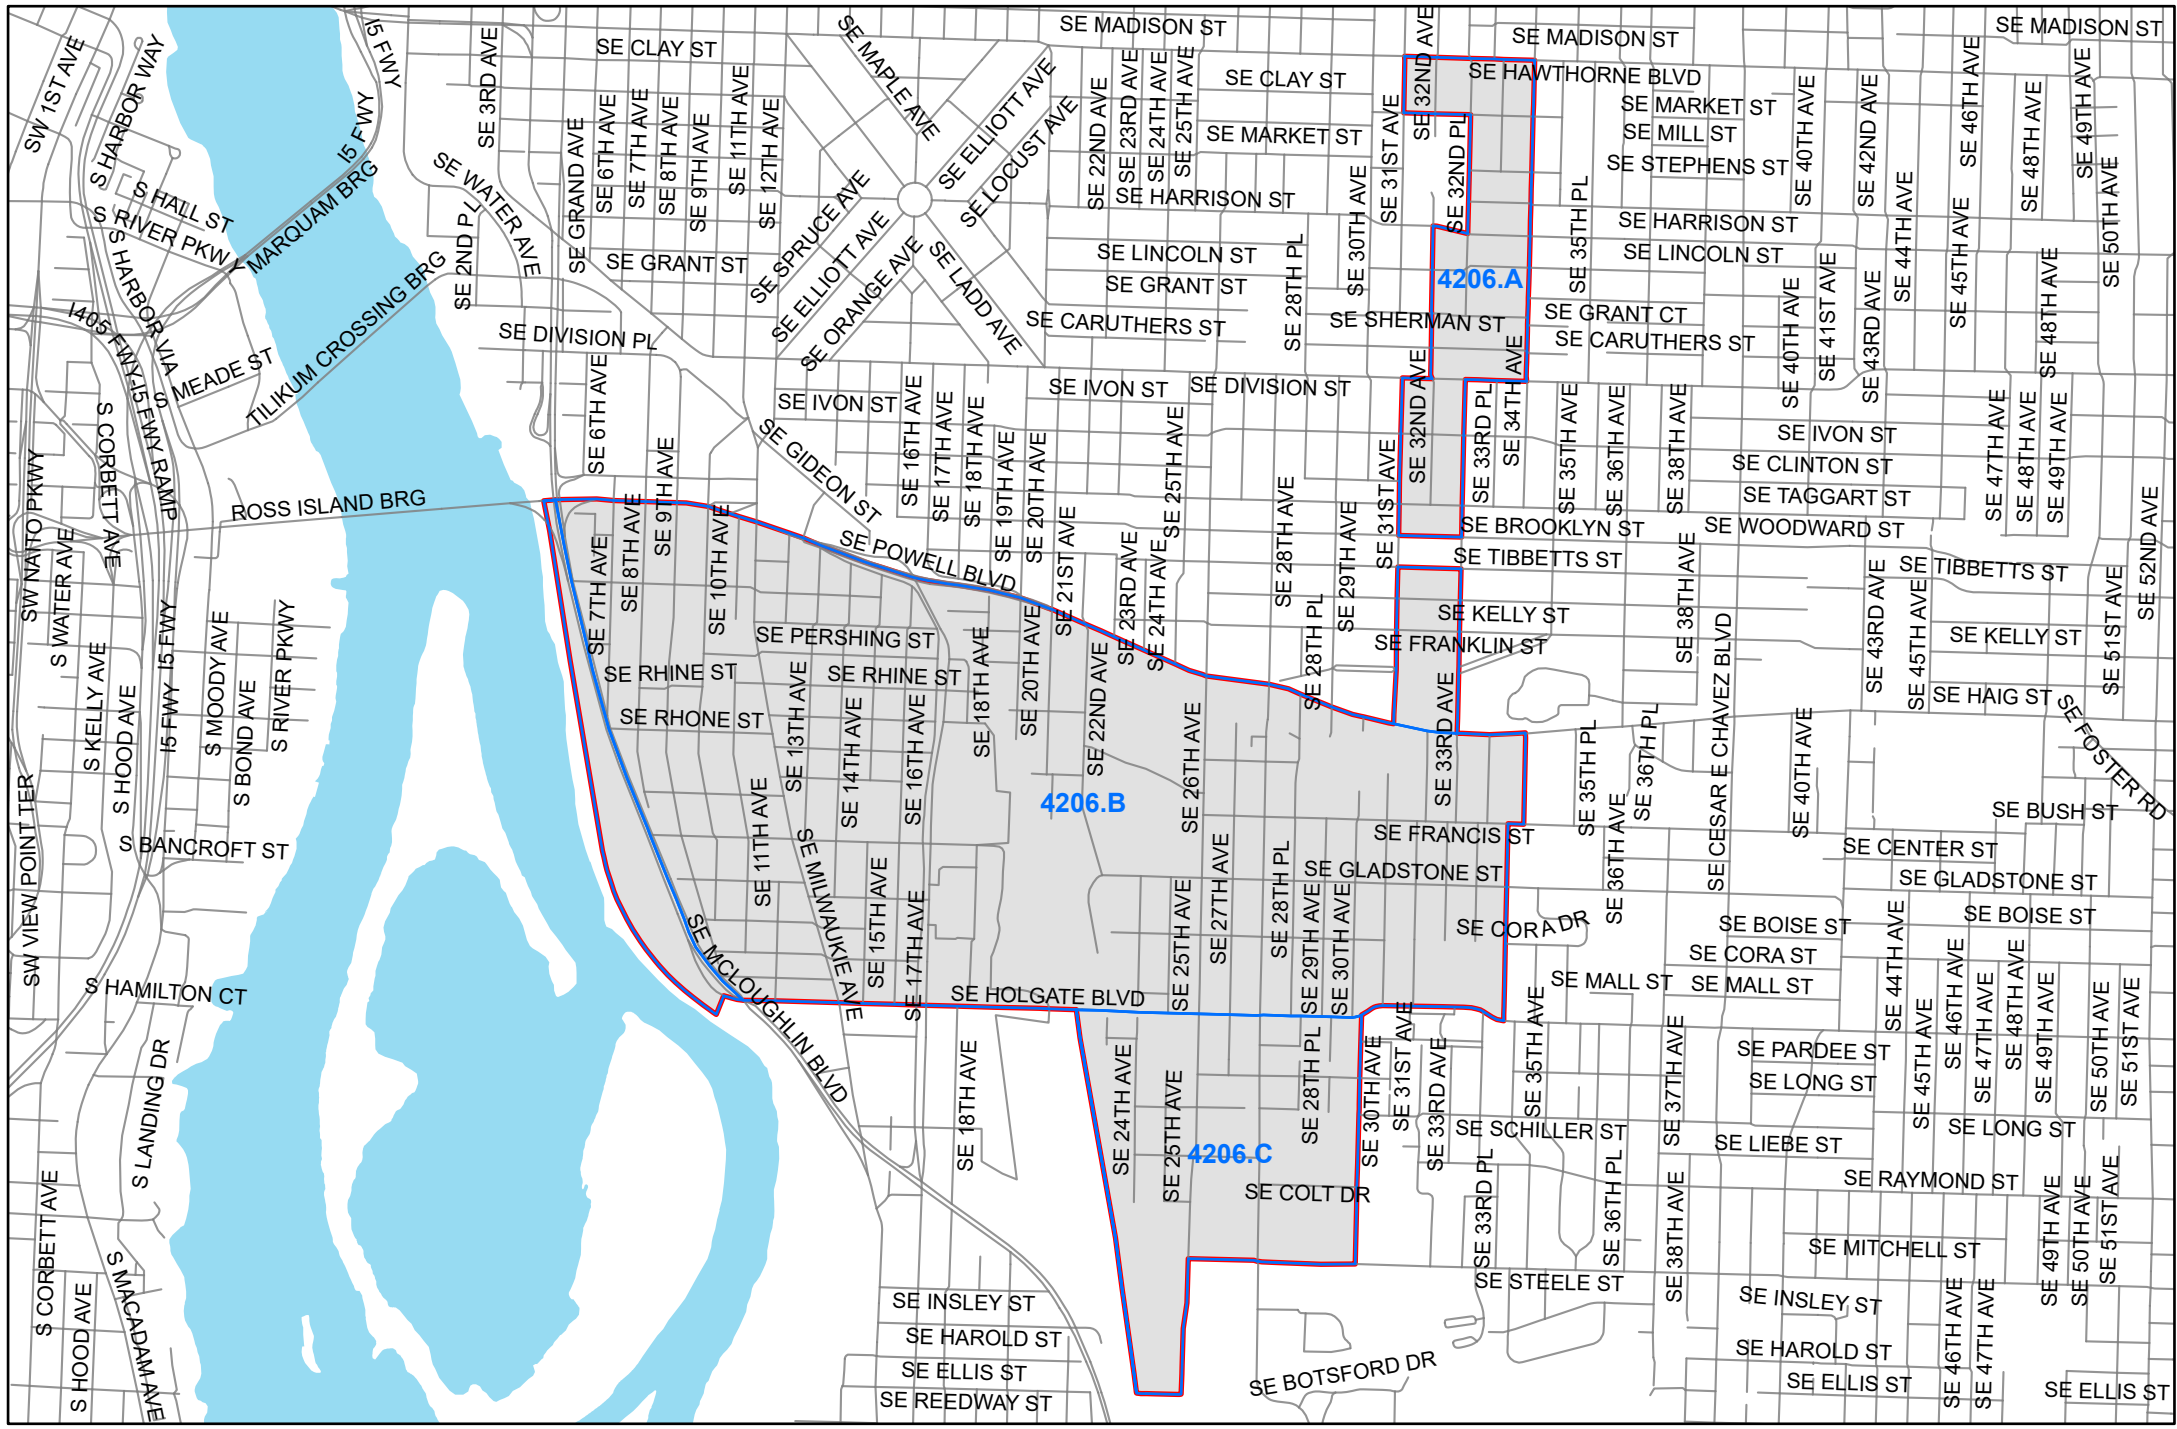

Precinct 4206

Multnomah County Elections Division
1040 SE Morrison St.
Portland OR 97214
503-988-3720
elections@multco.us
www.mcelections.org

Disclaimer: This map is for reference use only.
Data is derived from multiple sources with varying levels of accuracy.