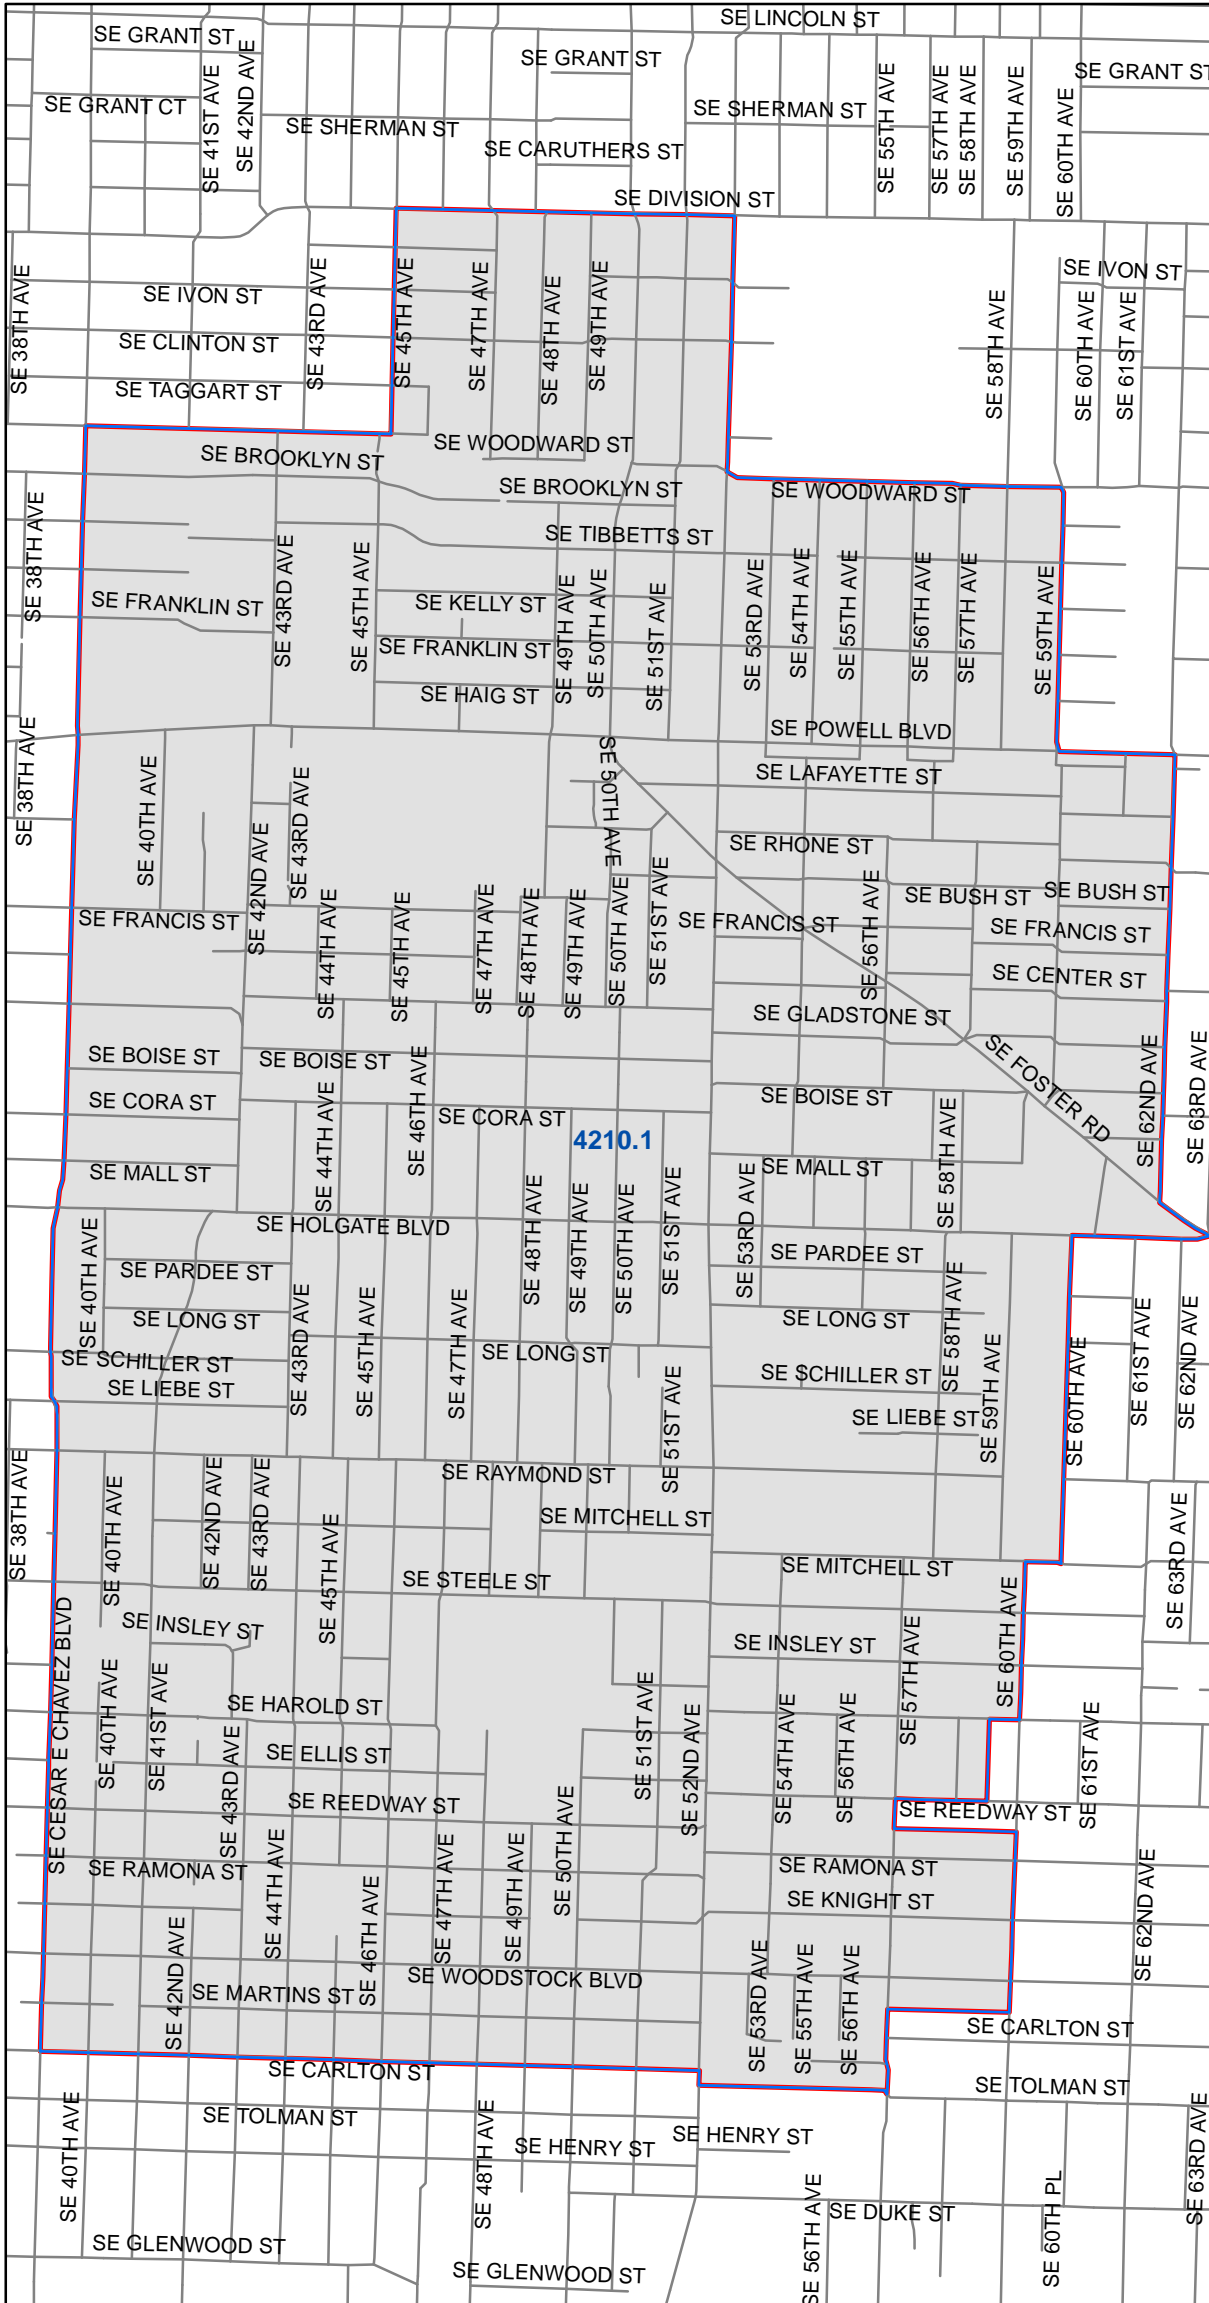

Precinct 4210

Multnomah County Elections Division
 1040 SE Morrison St.
 Portland OR 97214
 503-988-3720
 elections@multco.us
 www.mcelections.org

Disclaimer: This map is for reference use only. Data is derived from multiple sources with varying levels of accuracy.